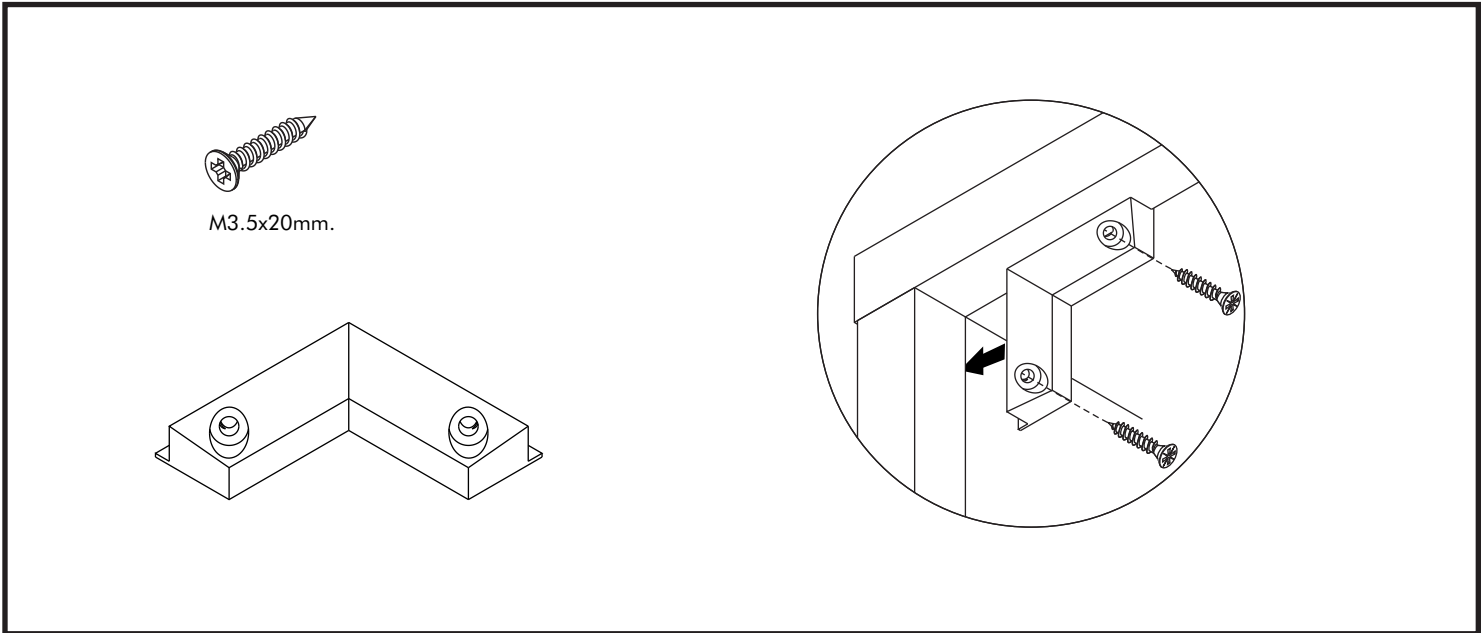

CONNECT SYSTEM