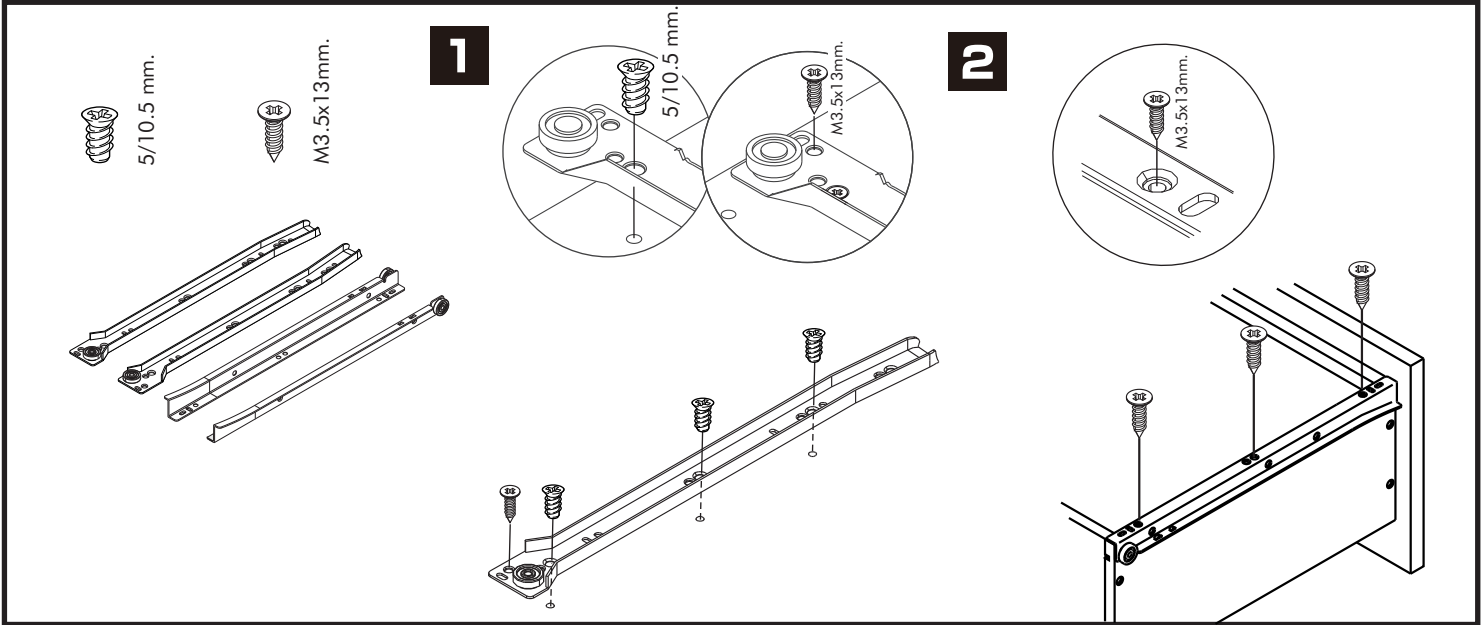

CONNECT SYSTEM