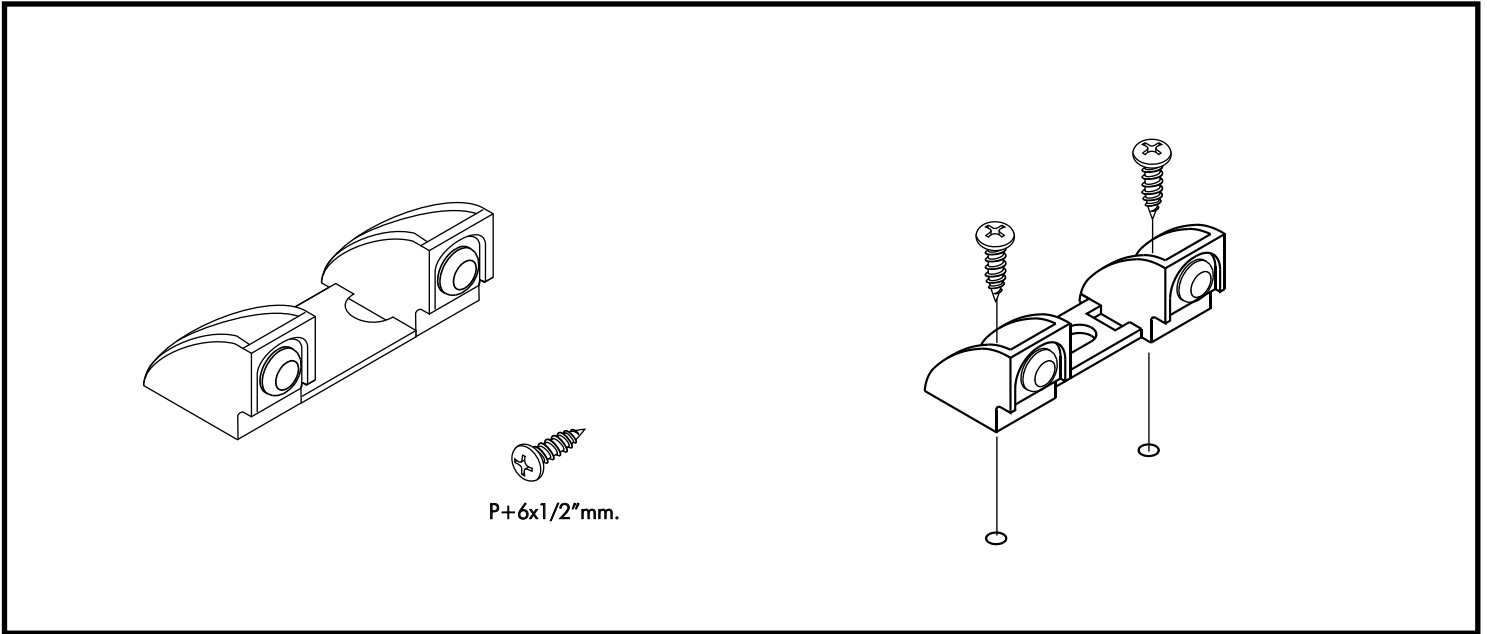

MAR

Low cabinet 80 CM

CONNECT SYSTEM

HARDWARE

-BODY SET

x 10

x 10

8x35mm.