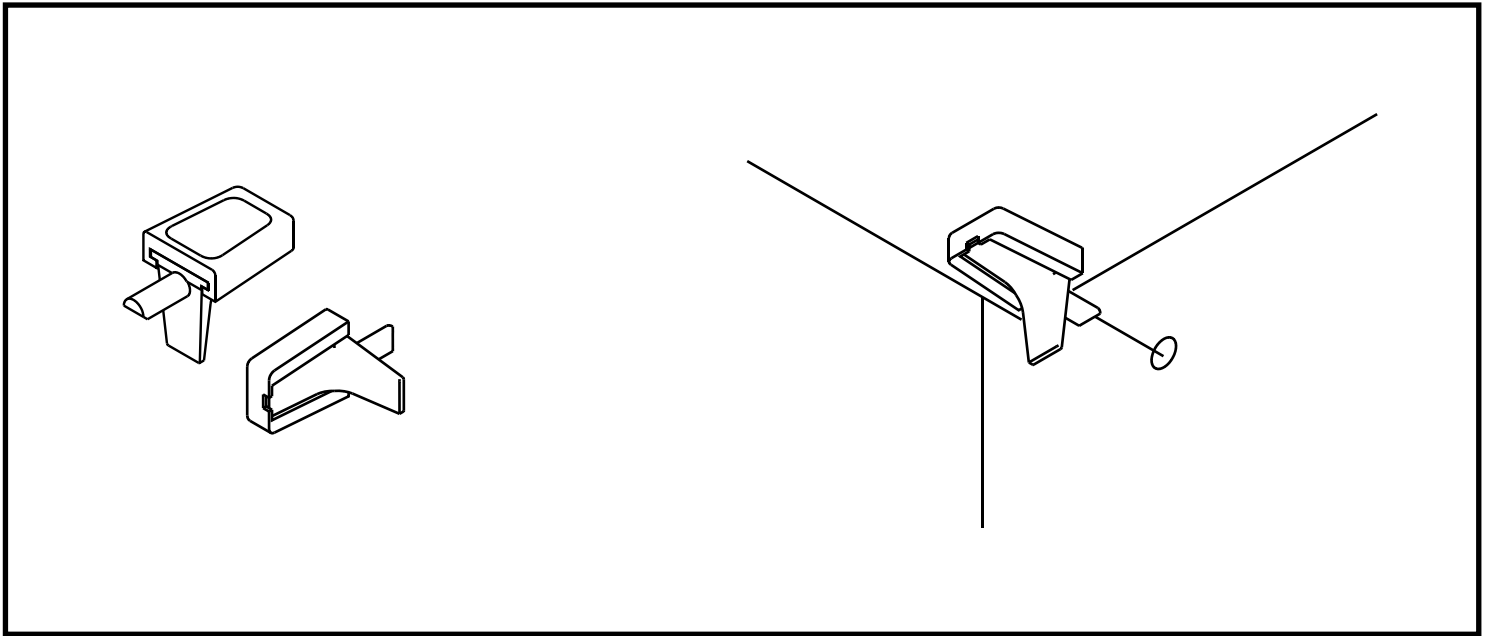

MAR

Low cabinet 80 CM

CONNECT SYSTEM

HARDWARE

-BODY SET

x 10

x 10

8x35mm.

-DOOR SET

x 4

M4x16mm.

x 16

M4x30 mm.

x 2

x 2

ASSEMBLY