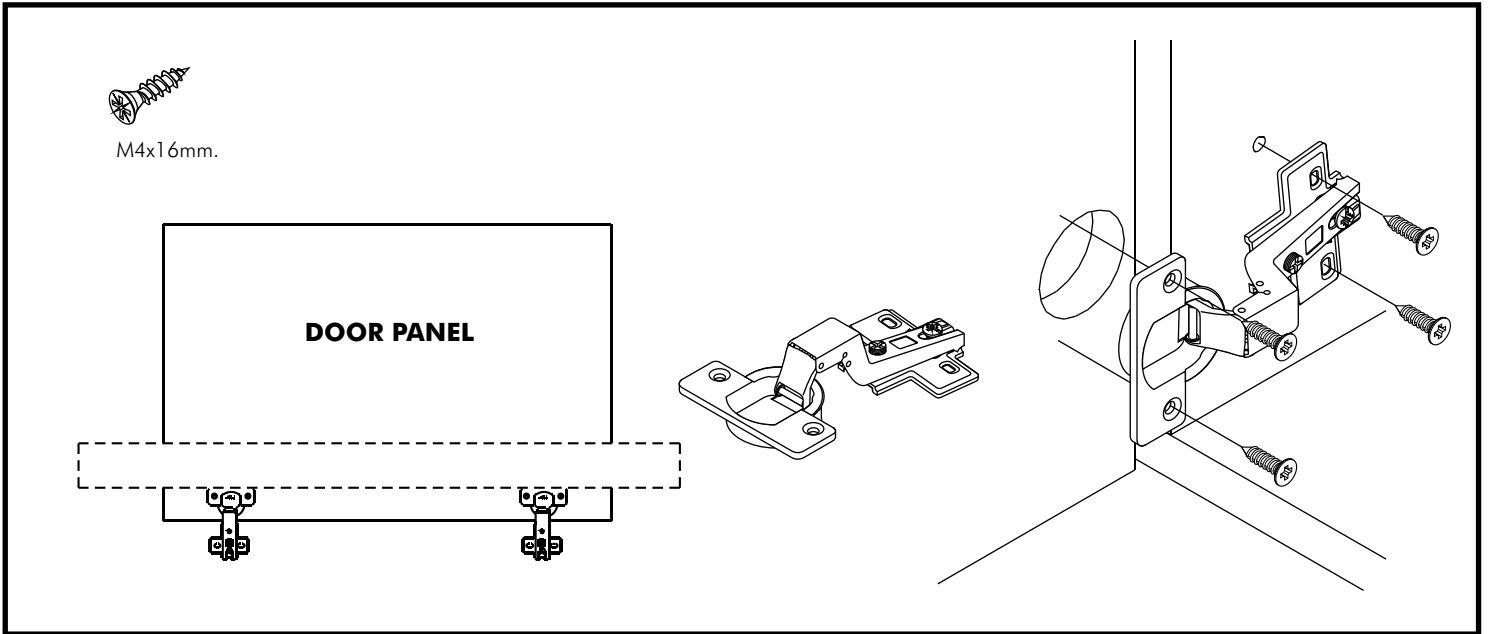

MAR

Low cabinet 80 CM

CONNECT SYSTEM

HARDWARE

-BODY SET

x 10

x 10

8x35mm.