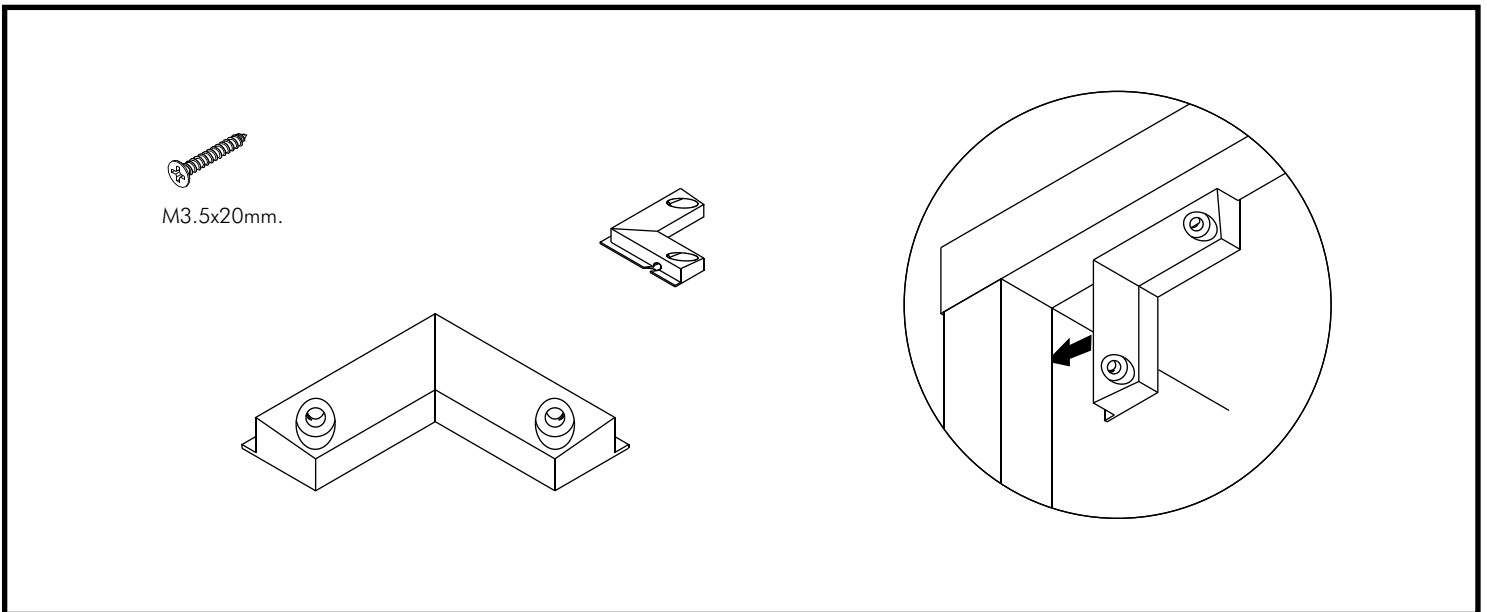

MAR

Low cabinet 80 CM

CONNECT SYSTEM

HARDWARE

-BODY SET

x 10

x 10

8x35mm.

x 20

x 8

M4x16mm.

x 44

x 4

x 10

M3.5x20mm.

x 16

x 8

x 1

M4x50mm.

x 6

x 4

P+6x1/2"mm.

x 2

x 6

-DOOR SET

x 4

M4x16mm.

x 16

M4x30 mm.

x 2

x 2

ASSEMBLY