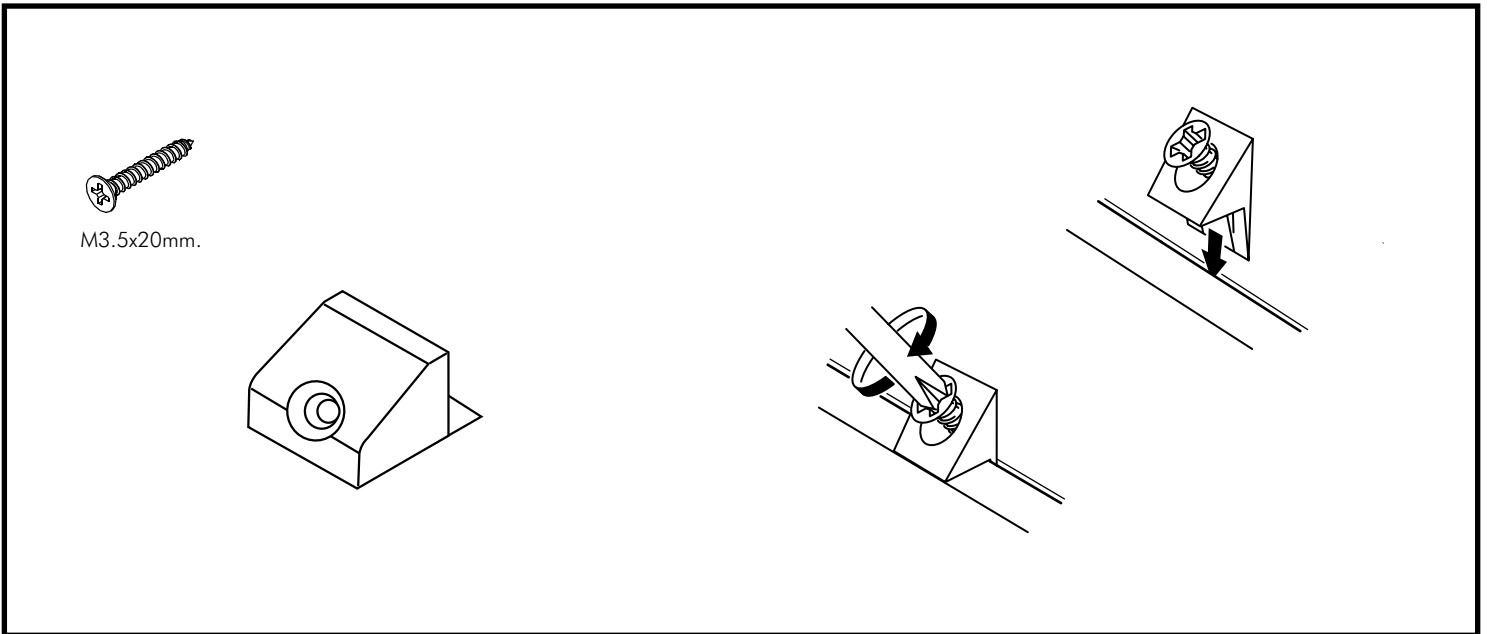

MAR

Low cabinet 80 CM

CONNECT SYSTEM

HARDWARE

-BODY SET

x 10

x 10

8x35mm.