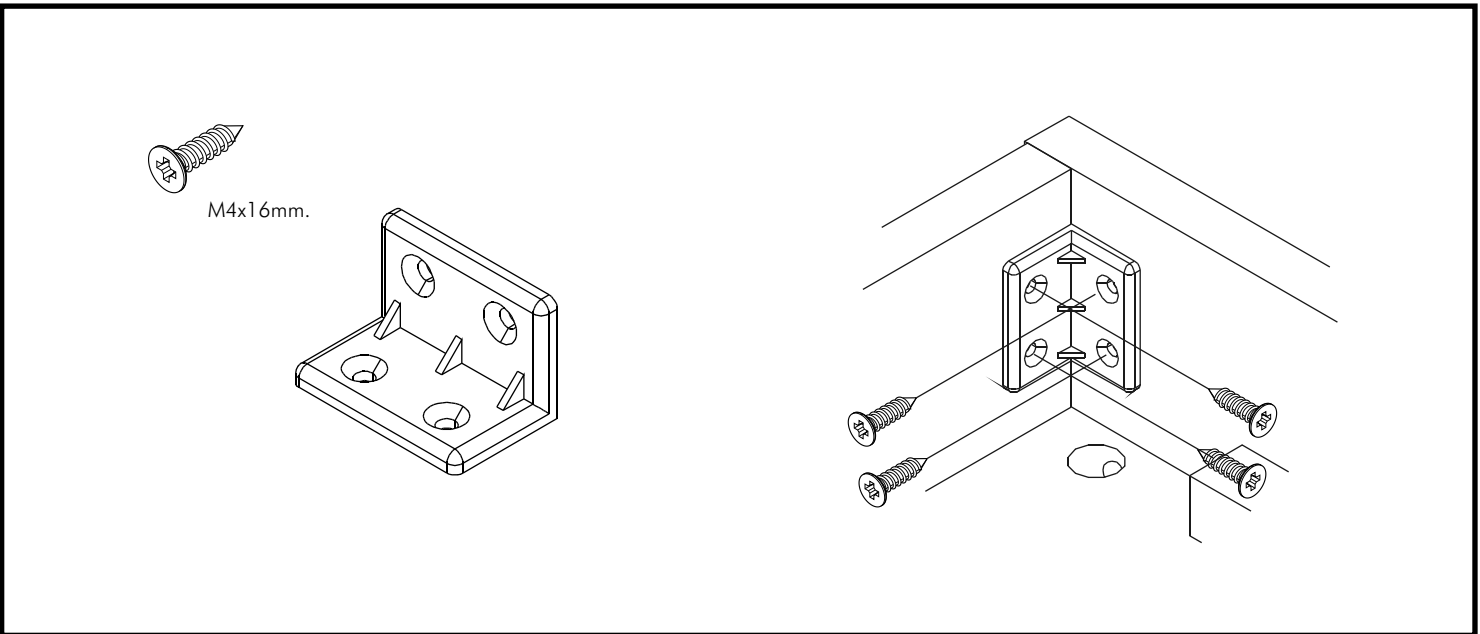

MAR

Low cabinet 80 CM

CONNECT SYSTEM

HARDWARE

-BODY SET

x 10

x 10

8x35mm.

x 20

x 8

M4x16mm.

x 44

x 4

x 10

M3.5x20mm.

x 16

x 8

x 1

M4x50mm.

x 6

x 4

P+6x1/2"mm.

x 2

x 6

-DOOR SET

x 4

M4x16mm.

x 16

M4x30 mm.

x 2

x 2

ASSEMBLY