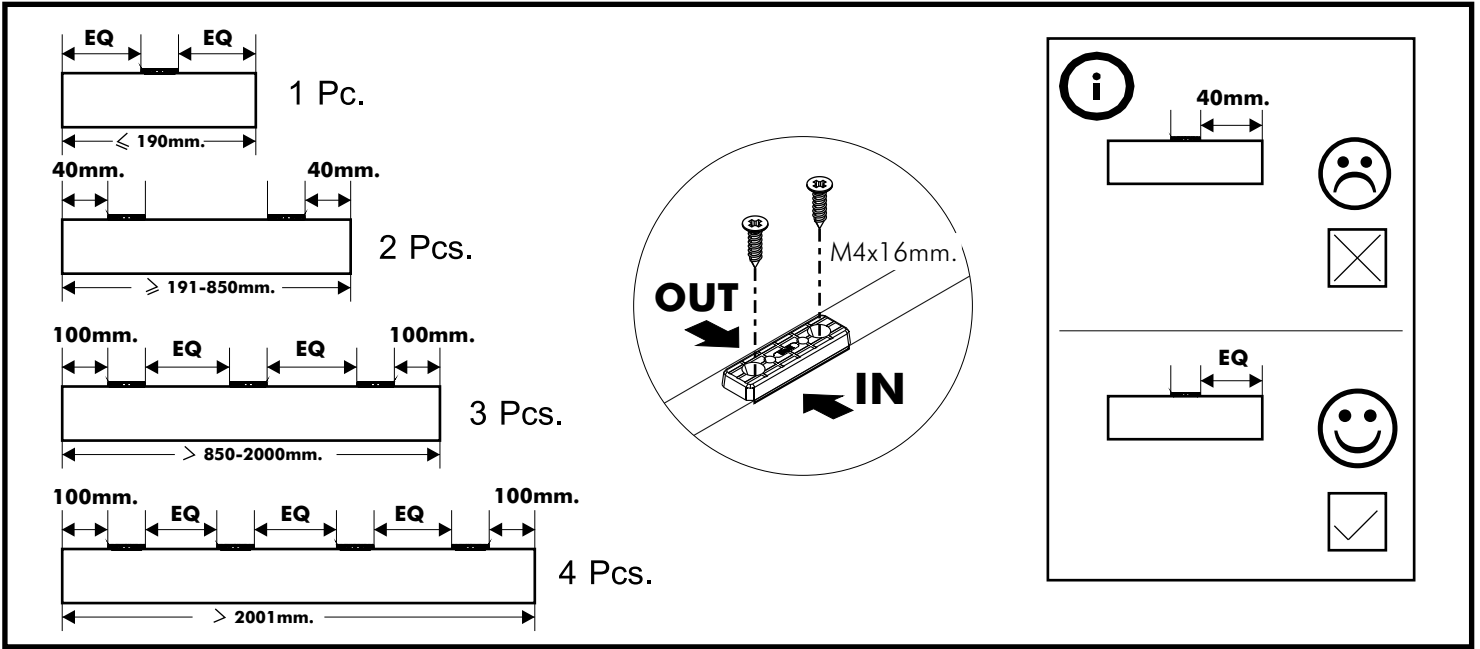

MAR

Low cabinet 80 CM

CONNECT SYSTEM

HARDWARE

-BODY SET

x 10

x 10

8x35mm.

x 20

x 8

M4x16mm.

x 44

x 4

x 10

M3.5x20mm.

x 16

x 8

x 1

M4x50mm.

x 6

x 4

P+6x1/2"mm.

x 2

x 6

-DOOR SET

x 4

M4x16mm.

x 16

M4x30 mm.

x 2

x 2

ASSEMBLY