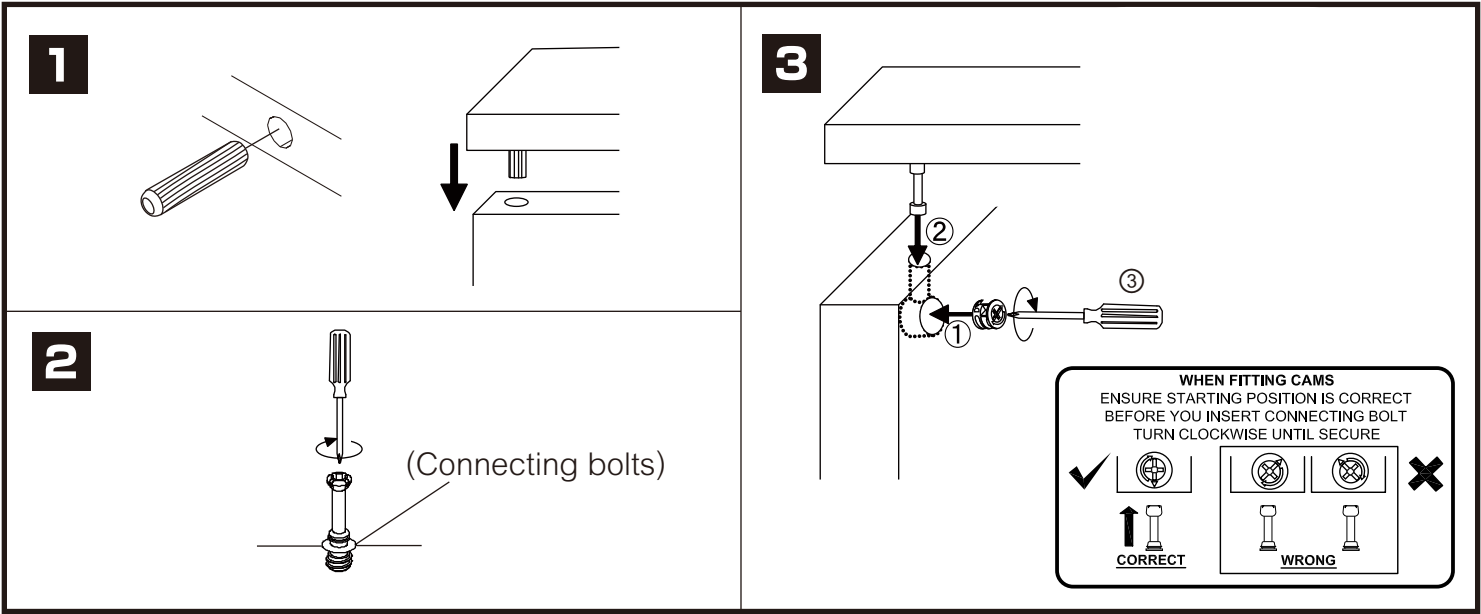

EXTREME

Wall mounted desk 120 cm.

CONNECT SYSTEM

HARDWARE

-BODY SET

x 16

19mm.

x 16

x 3

M4x16mm.

x 28

x 2

M5x50mm.

x 8

x 4

-DOOR SET