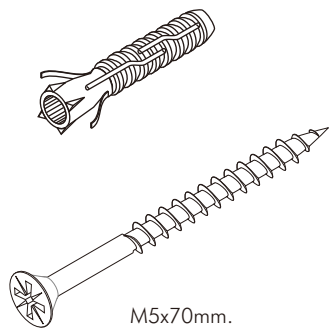

EXTREME

Wall mounted desk 120 cm.

CONNECT SYSTEM

HARDWARE

-BODY SET

x 16

19mm.

x 16

#8x35

x 21

M4x50mm.

x 5

M4x30mm.

x 2

x 11

M5x70mm.

x 3

M4x16mm.

x 28

x 2

M5x50mm.

x 8

x 4

-DOOR SET

x 2

M4x16mm.

x 8

ASSEMBLY

-BODY SET

1.

2.

3.