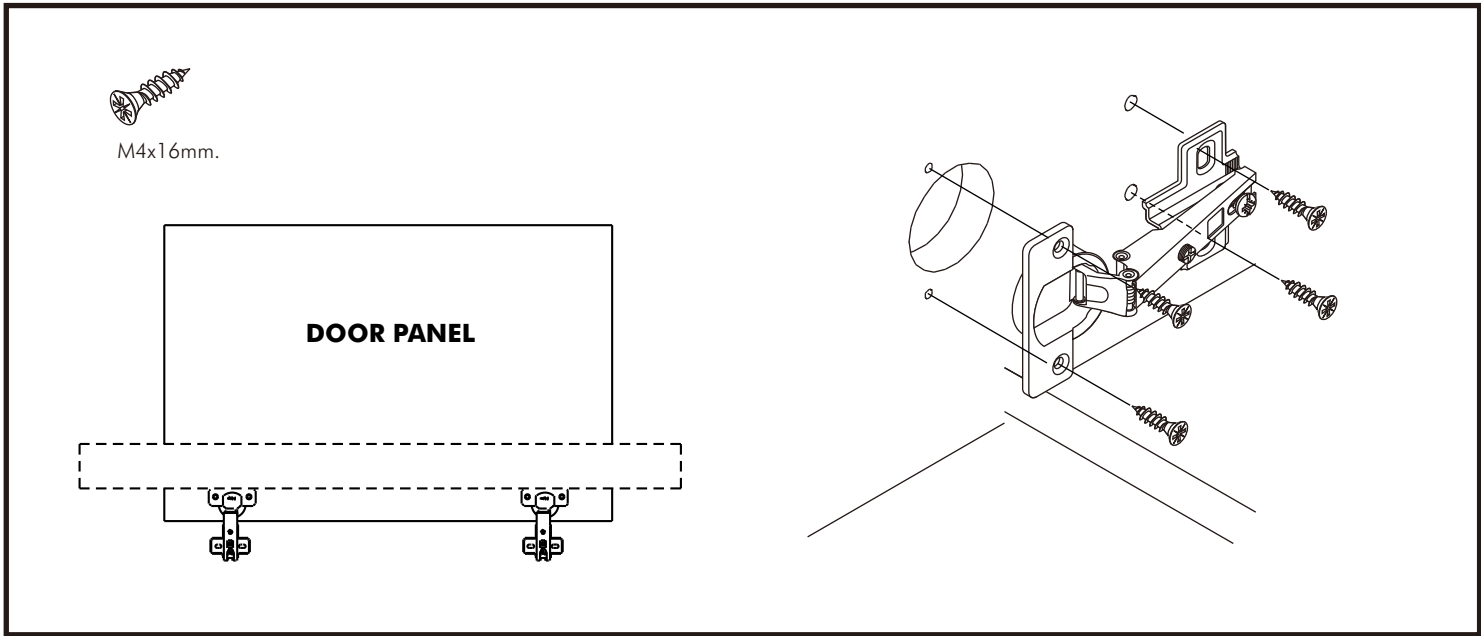

EXTREME

Wall mounted desk 120 cm.

CONNECT SYSTEM

HARDWARE

-BODY SET

x 16

19mm.

x 16

#8x35

x 21

M4x50mm.

x 5

M4x30mm.

x 2

x 11

M5x70mm.

x 3

M4x16mm.

x 28

x 2

M5x50mm.

x 8

x 4

-DOOR SET