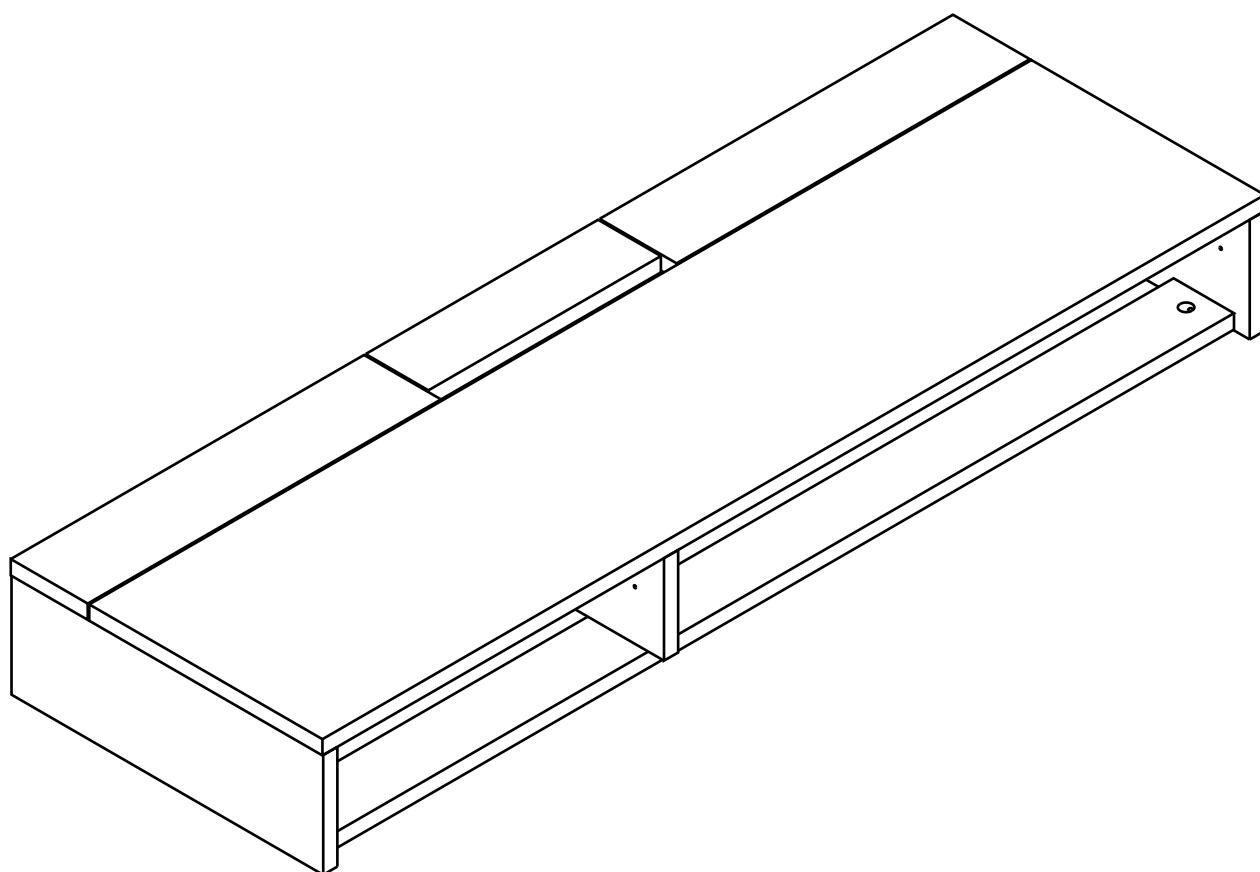

EXTREME

Wall mounted desk 120 cm.

CONNECT SYSTEM

HARDWARE

-BODY SET

x 16

19mm.

x 16

#8x35

x 21

M4x50mm.

x 5

M4x30mm.

x 2

x 11

M5x70mm.

x 3

M4x16mm.

x 28

x 2

M5x50mm.

x 8

x 4

-DOOR SET

x 2

M4x16mm.

x 8

ASSEMBLY

-BODY SET

1.

2.

3.