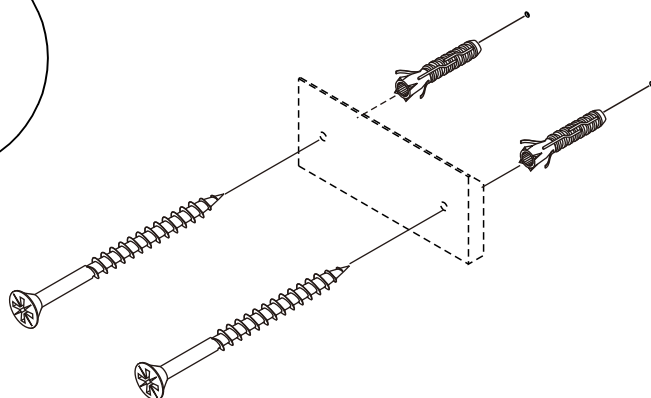

EXTREME

Wall mounted desk 120 cm.

CONNECT SYSTEM

HARDWARE

-BODY SET

x 16

19mm.

x 16

#8x35

x 21

M4x50mm.

x 5

M4x30mm.

x 2

x 11

M5x70mm.

x 3

M4x16mm.

x 28

x 2

M5x50mm.

x 8

x 4

-DOOR SET

x 2

M4x16mm.

x 8

ASSEMBLY

-BODY SET

1.

2.

3.