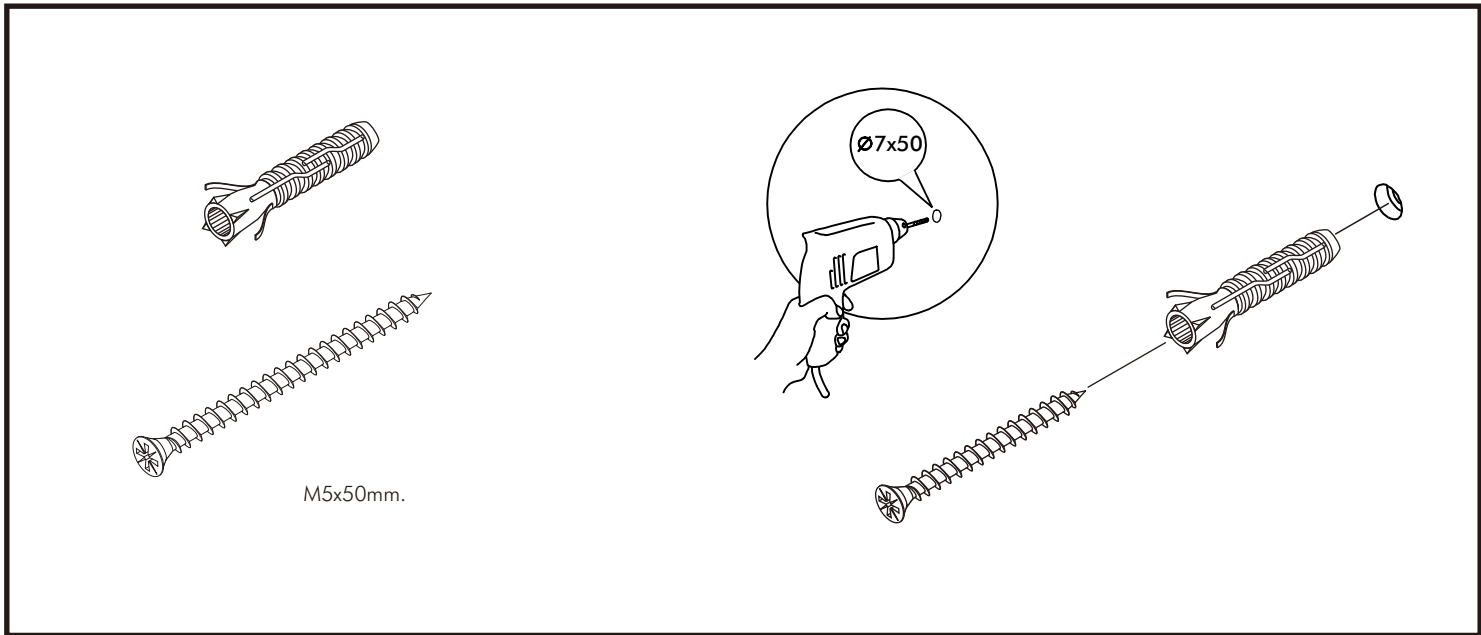

EXTREME

Wall mounted desk 120 cm.

CONNECT SYSTEM

HARDWARE

-BODY SET

x 16

19mm.

x 16

#8x35

x 21

M4x50mm.

x 5

M4x30mm.

x 2

x 11

M5x70mm.

x 3

M4x16mm.

x 28

x 2

M5x50mm.

x 8

x 4

-DOOR SET

x 2

M4x16mm.

x 8

ASSEMBLY

-BODY SET

1.

2.

3.