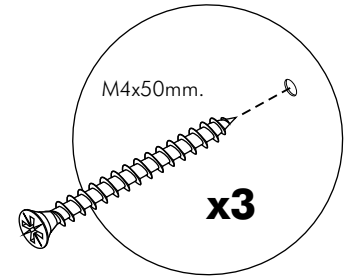

EXTREME

Wall shelf 120 CM

CONNECT SYSTEM

HARDWARE

-BODY SET

x 14

12mm.

x 14

M4x50mm.

x 3

M5x70mm.

x 6

#6x35

x 20

x 6

x 6

M4x25mm.

x 2

ASSEMBLY

-BODY SET

1.

2.