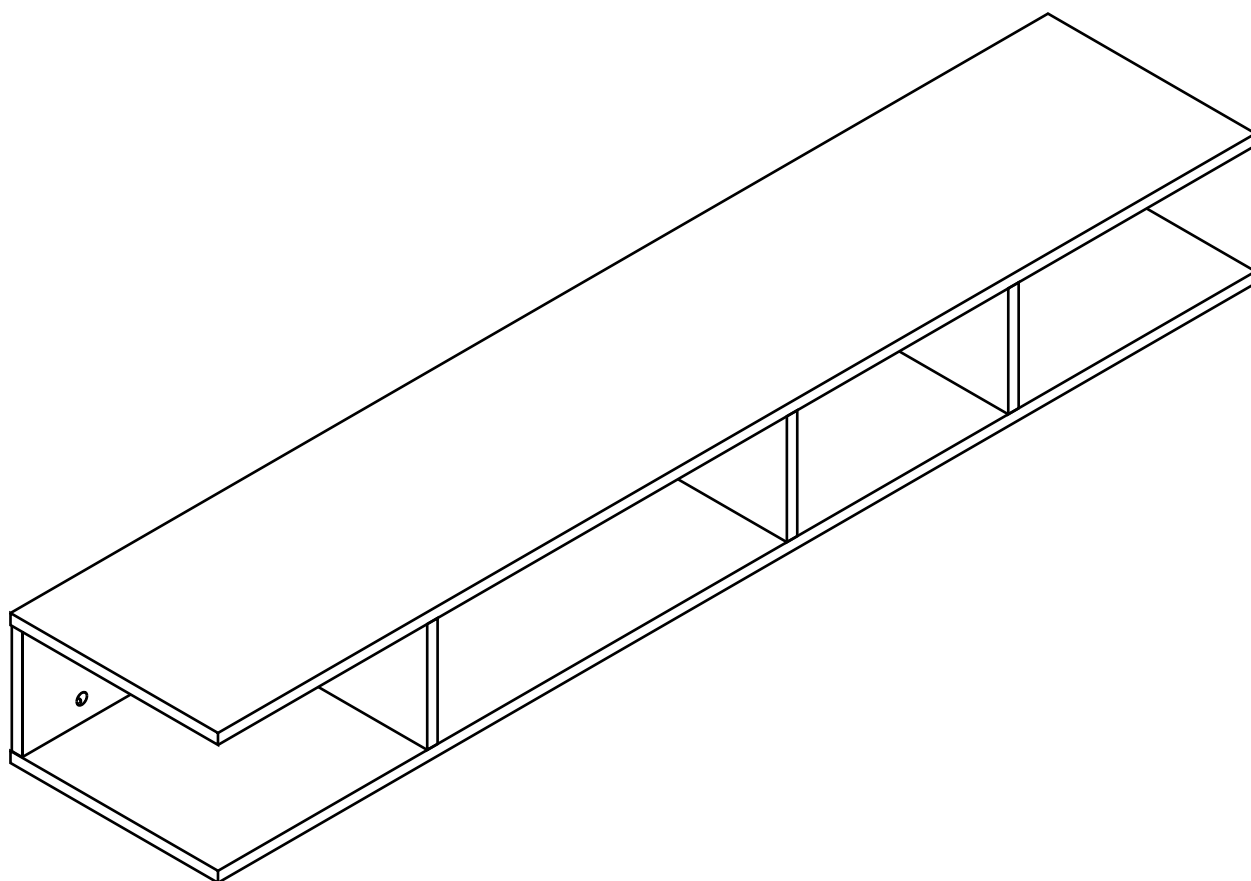

EXTREME

Wall shelf 120 CM

CONNECT SYSTEM

HARDWARE

-BODY SET

x 14

12mm.

x 14

M4x50mm.

x 3

M5x70mm.

x 6

#6x35

x 20

x 6

x 6

M4x25mm.

x 2

ASSEMBLY

-BODY SET

1.

2.