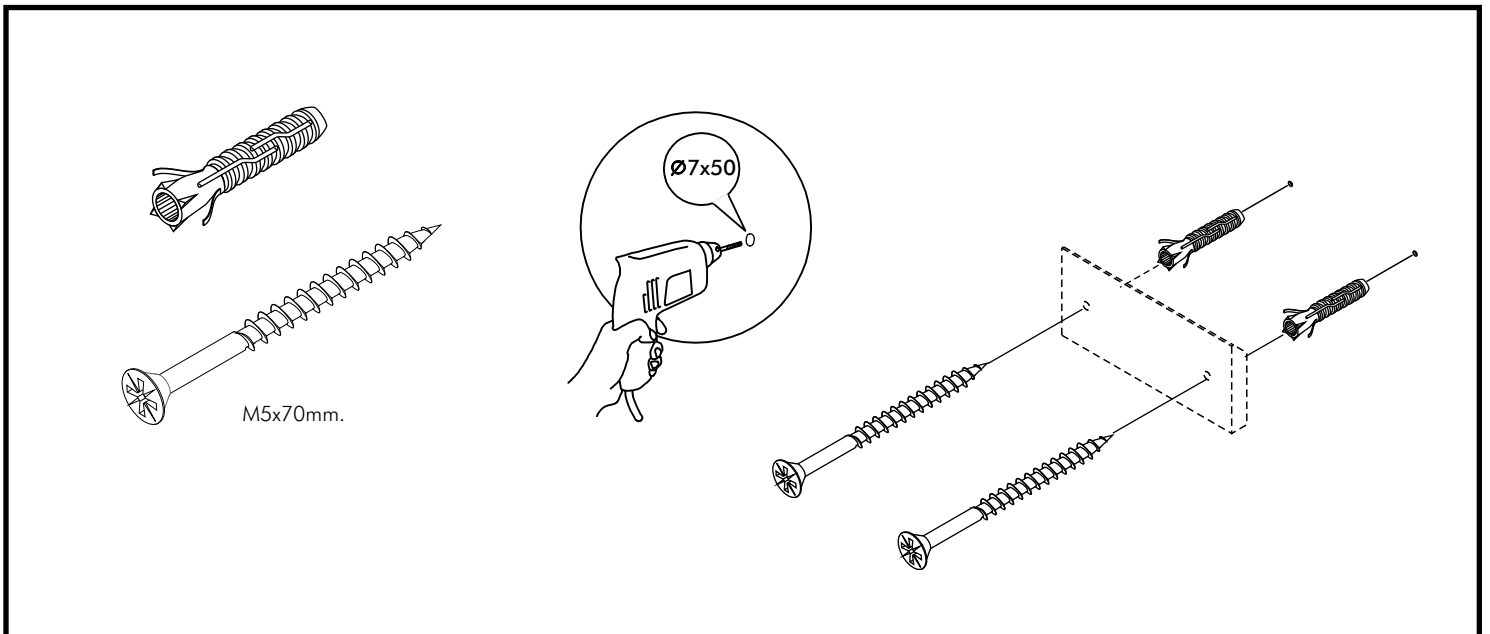

EXTREME

Wall shelf 120 CM

CONNECT SYSTEM

HARDWARE

-BODY SET

x 14

12mm.

x 14

M4x50mm.

x 3

M5x70mm.

x 6

#6x35

x 20

x 6

x 6

M4x25mm.

x 2

ASSEMBLY

-BODY SET

1.

2.