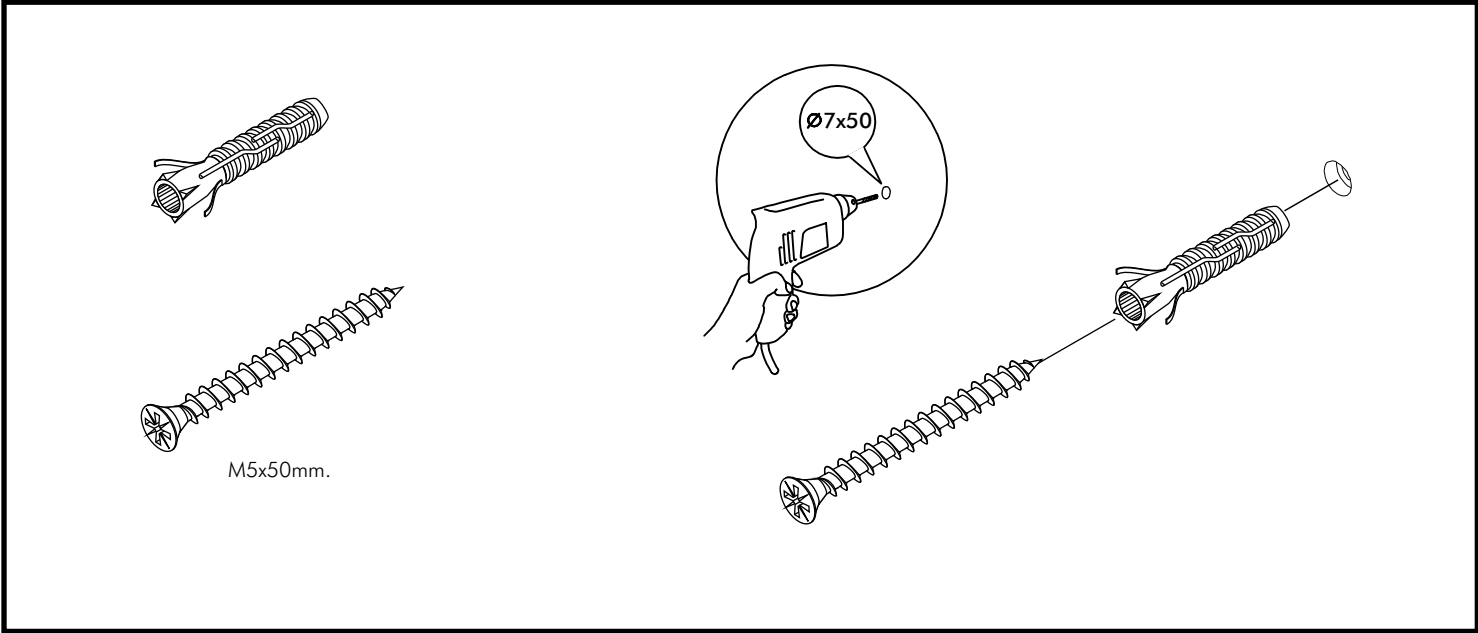

EXTREME

Metal wall cabinet 60 cm.

CONNECT SYSTEM

HARDWARE

-BODY SET

M4x12mm.

x 8

M4x40mm.

x 10

M5x50mm.

x 2

x 2

ASSEMBLY

-BODY SET

1.

2. Vertical