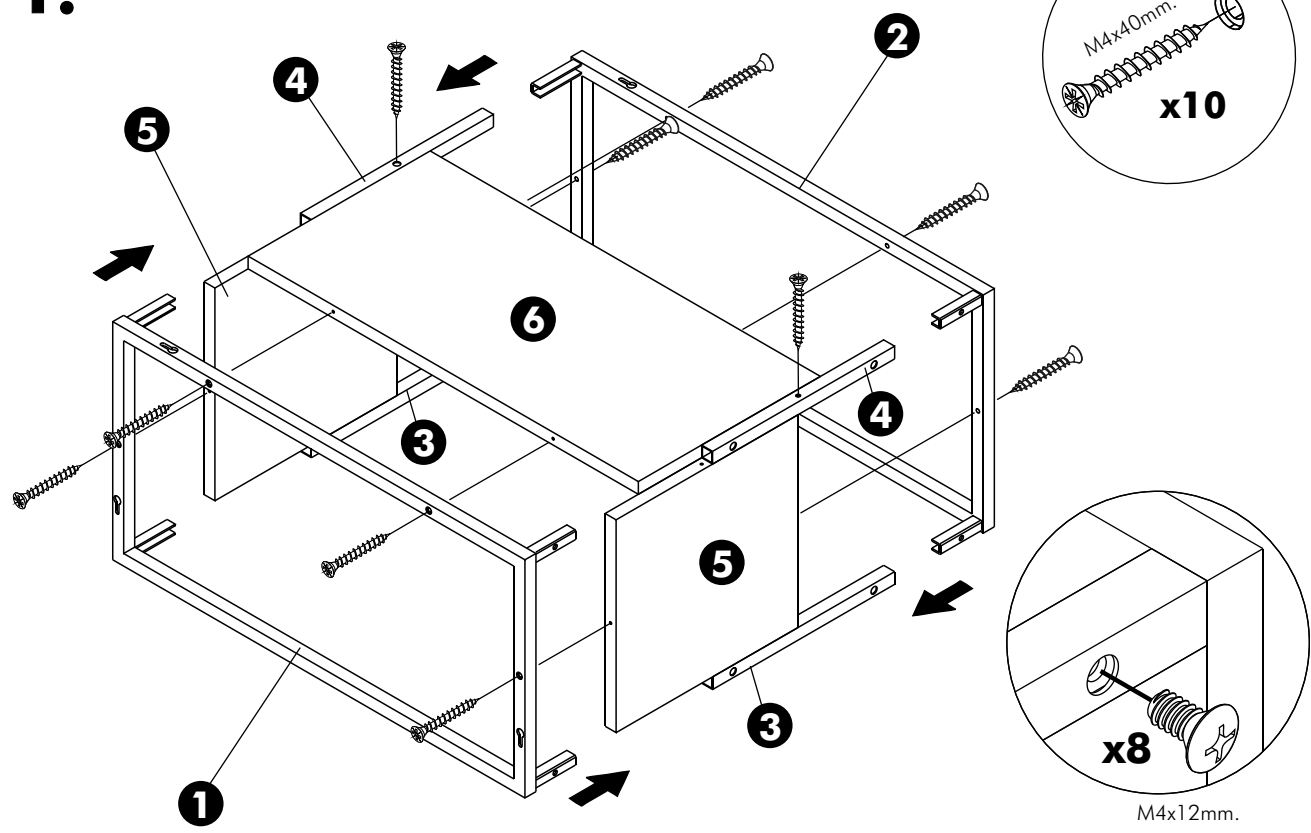

EXTREME

Metal wall cabinet 60 cm.

CONNECT SYSTEM

HARDWARE

-BODY SET

M4x12mm.

x 8

M4x40mm.

x 10

M5x50mm.

x 2

x 2

ASSEMBLY

-BODY SET

1.

2. Vertical

2. Horizontal