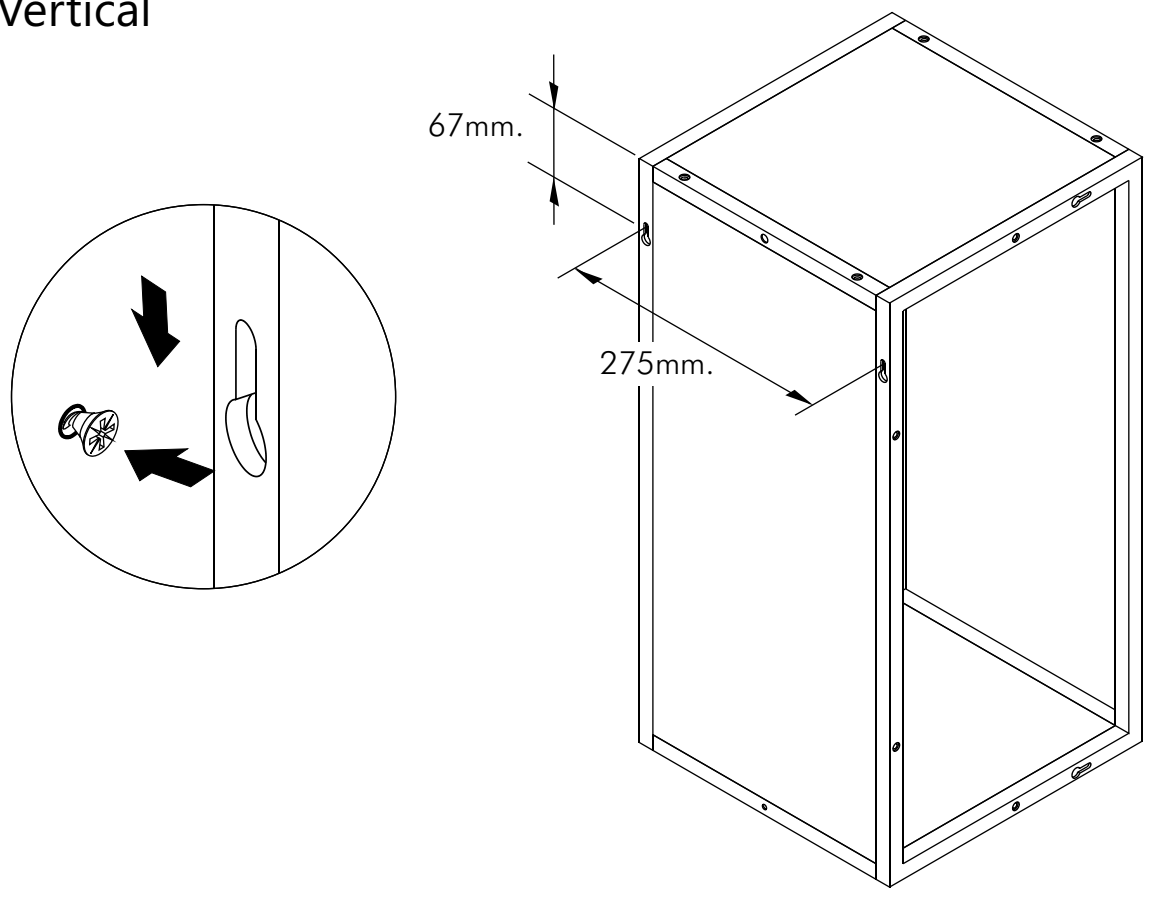

EXTREME

Metal wall cabinet 60 cm.

CONNECT SYSTEM

HARDWARE

-BODY SET

M4x12mm.

x 8

M4x40mm.

x 10

M5x50mm.

x 2

x 2

ASSEMBLY

-BODY SET

1.

2. Vertical