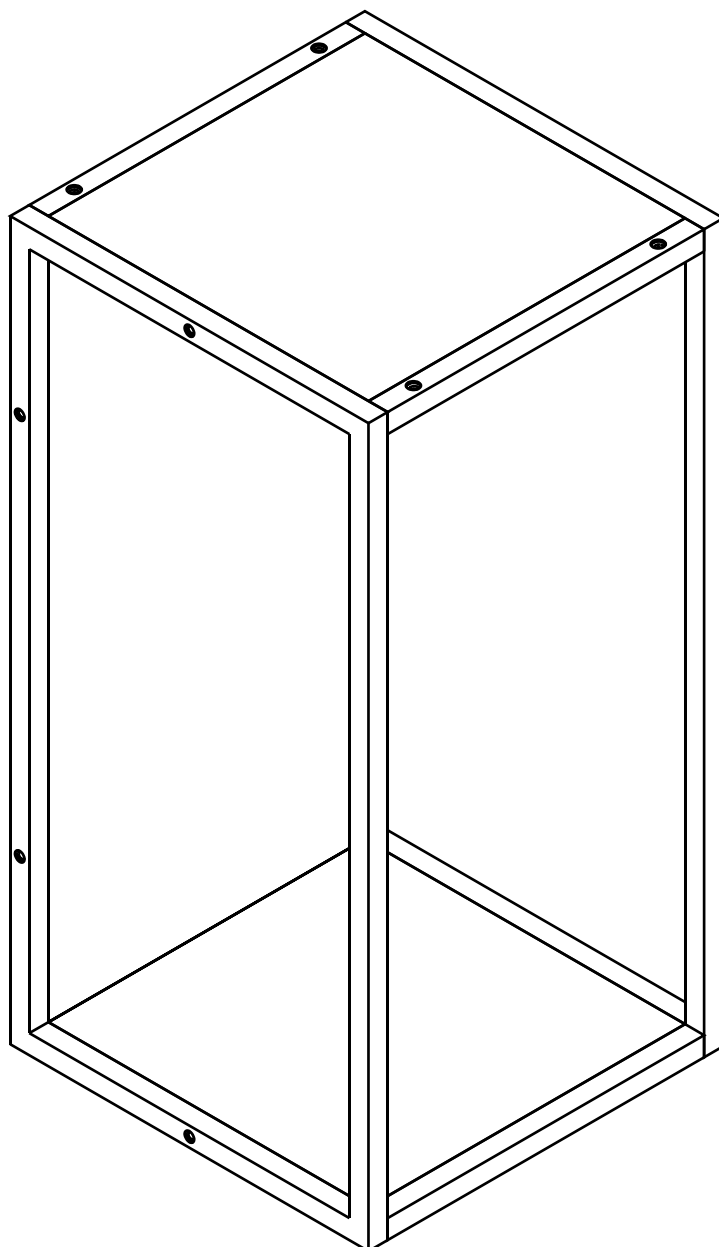

EXTREME

Metal wall cabinet 60 cm.

CONNECT SYSTEM

HARDWARE

-BODY SET

M4x12mm.

x 8

M4x40mm.

x 10

M5x50mm.

x 2

x 2

ASSEMBLY

-BODY SET

1.

2. Vertical