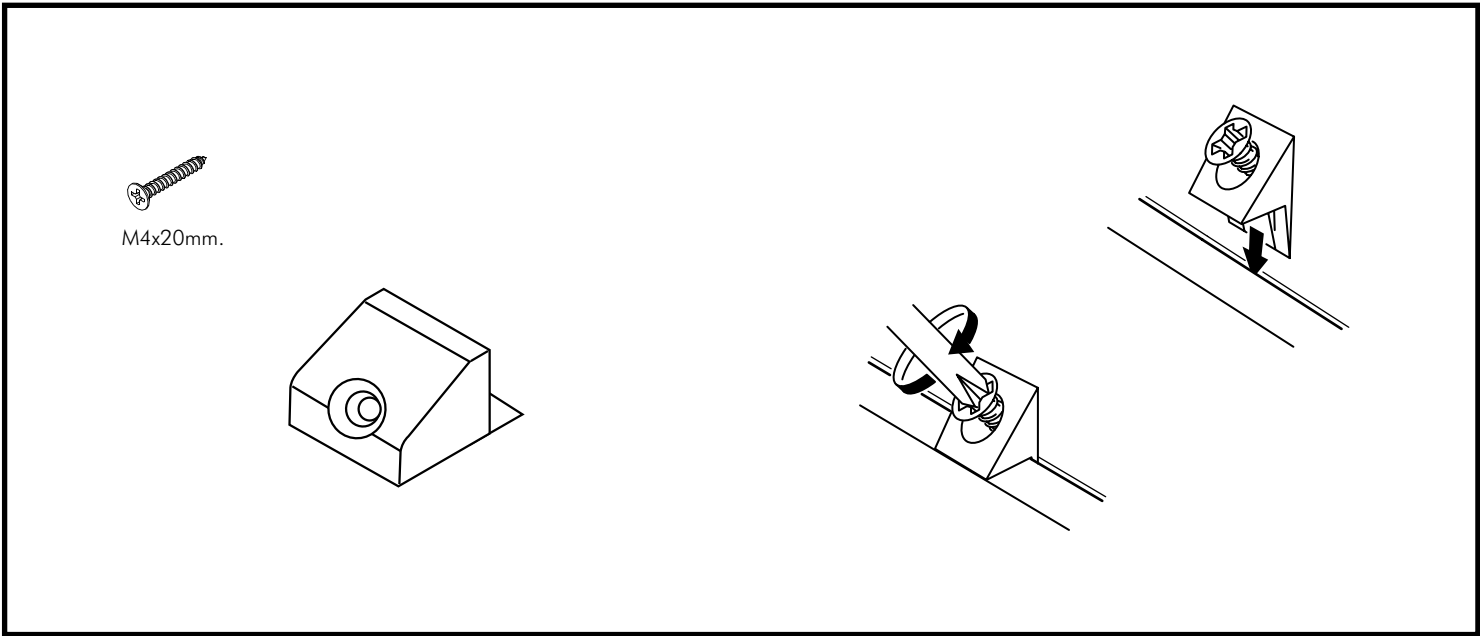

EXTREME

Wall cabinet 120x30 cm.

CONNECT SYSTEM

HARDWARE

-BODY SET

x 12

19mm.

x 12

#8x35

x 28

x 4

M4x30mm.

x 2

x 8

x 2

M4x20mm.