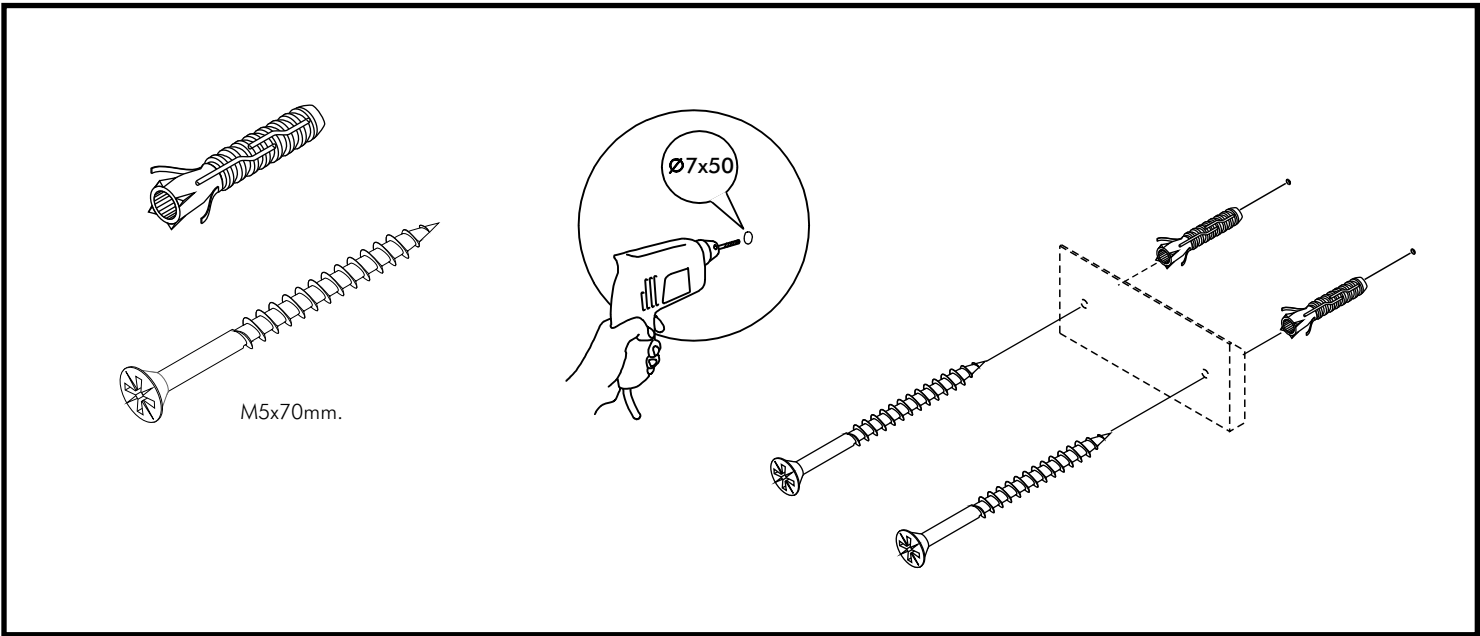

EXTREME

Wall cabinet 120x30 cm.

CONNECT SYSTEM

HARDWARE

-BODY SET

x 12

19mm.

x 12

#8x35

x 28

x 4

M4x30mm.

x 2

x 8

x 2

M4x20mm.

x 2

M5x70mm.

x 4

x 4

M4x50mm.

x 1

ASSEMBLY

-BODY SET