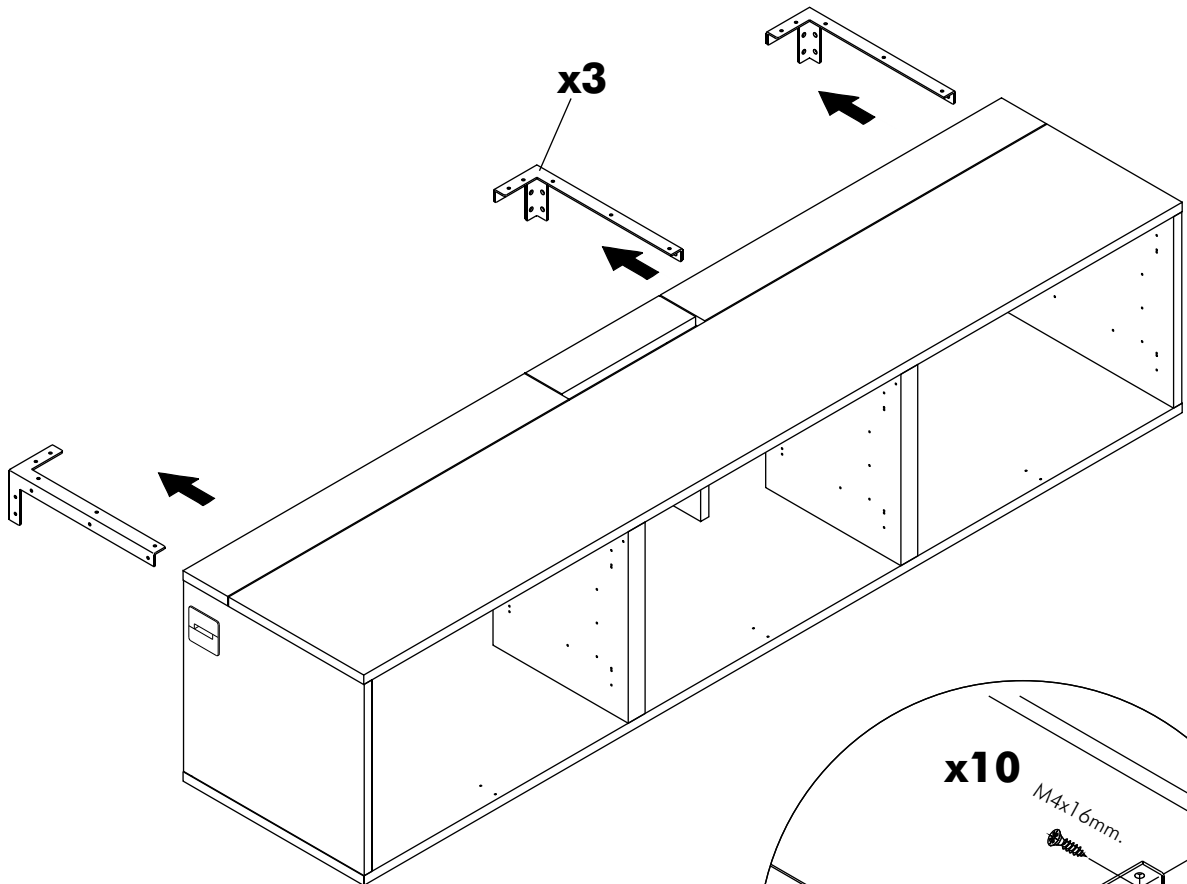

EXTREME

Steel wall bracket

CONNECT SYSTEM

HARDWARE

x 4

M5x50mm.

x 4

M4x16mm.

x 10

ASSEMBLY

-BODY SET

1.

ASSEMBLY

TV cabinet 180 CM

ASSEMBLY

TV cabinet 120 CM