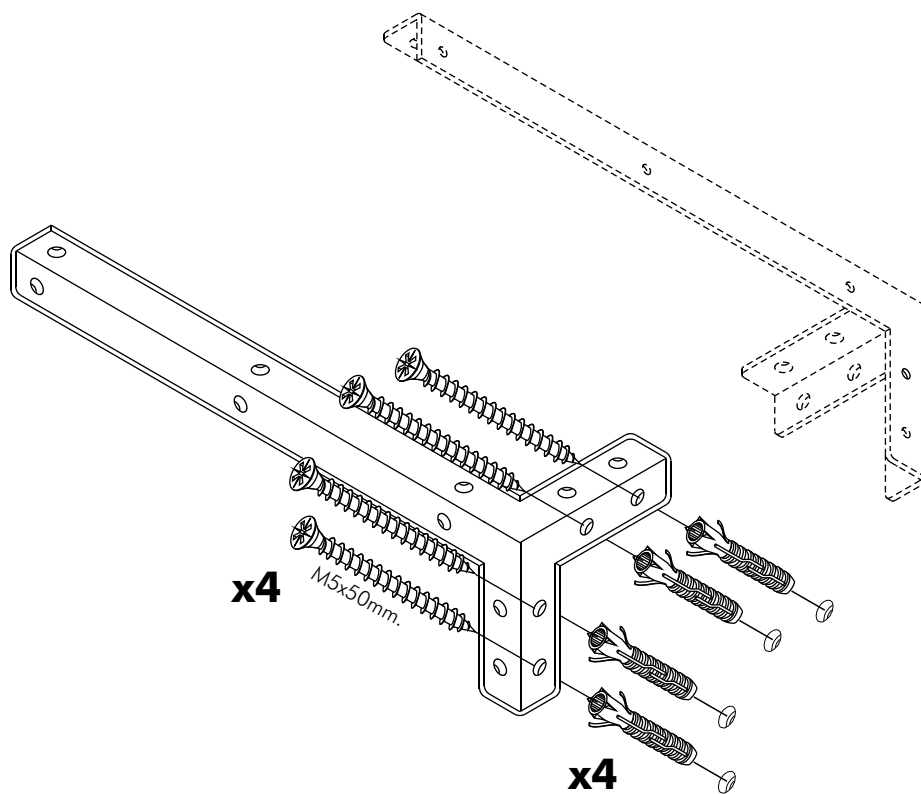

EXTREME

Steel wall bracket

CONNECT SYSTEM

HARDWARE

x 4

M5x50mm.

x 4

M4x16mm.

x 10

ASSEMBLY

-BODY SET

1.

ASSEMBLY

TV cabinet 180 CM

ASSEMBLY

TV cabinet 120 CM