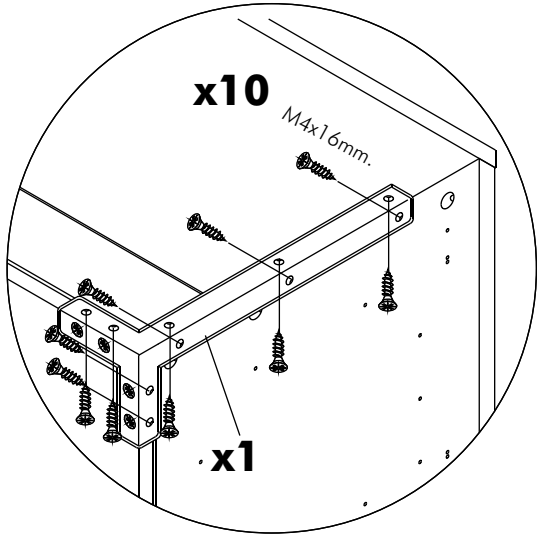

EXTREME

Steel wall bracket

CONNECT SYSTEM

HARDWARE

x 4

M5x50mm.

x 4

M4x16mm.

x 10

ASSEMBLY

-BODY SET

1.

ASSEMBLY

TV cabinet 180 CM

ASSEMBLY

TV cabinet 120 CM