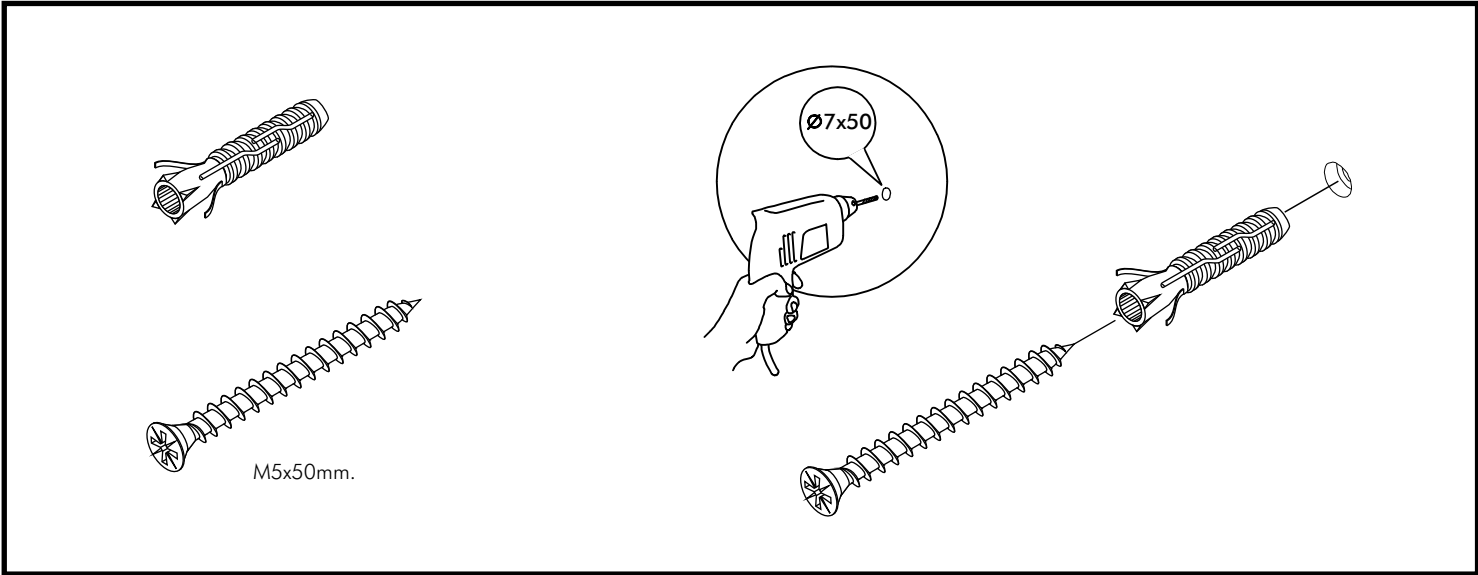

EXTREME

Steel wall bracket

CONNECT SYSTEM

HARDWARE

x 4

M5x50mm.

x 4

M4x16mm.

x 10

ASSEMBLY

-BODY SET

1.

ASSEMBLY

TV cabinet 180 CM

ASSEMBLY

TV cabinet 120 CM