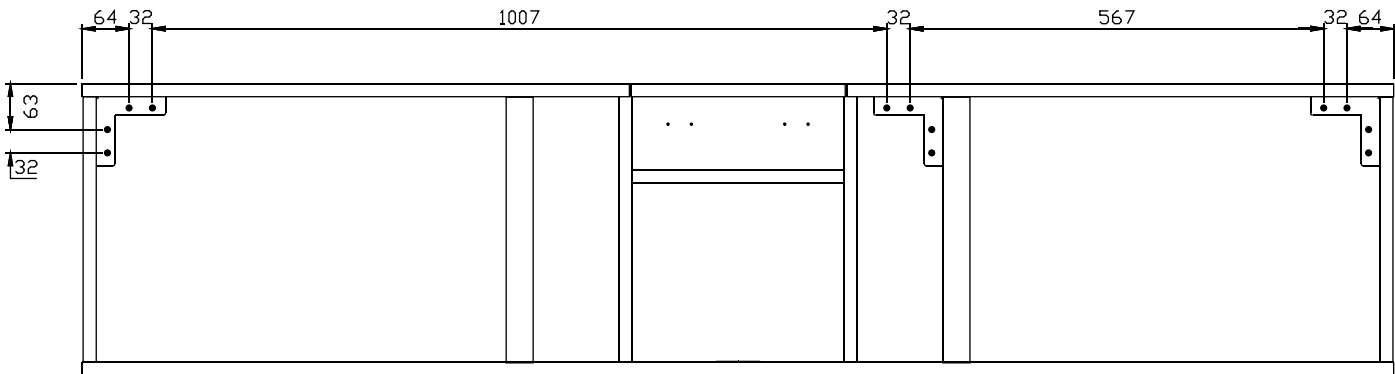

EXTREME

Steel wall bracket

CONNECT SYSTEM

HARDWARE

x 4

M5x50mm.

x 4

M4x16mm.

x 10

ASSEMBLY

-BODY SET

1.

ASSEMBLY

TV cabinet 180 CM

ASSEMBLY

TV cabinet 120 CM