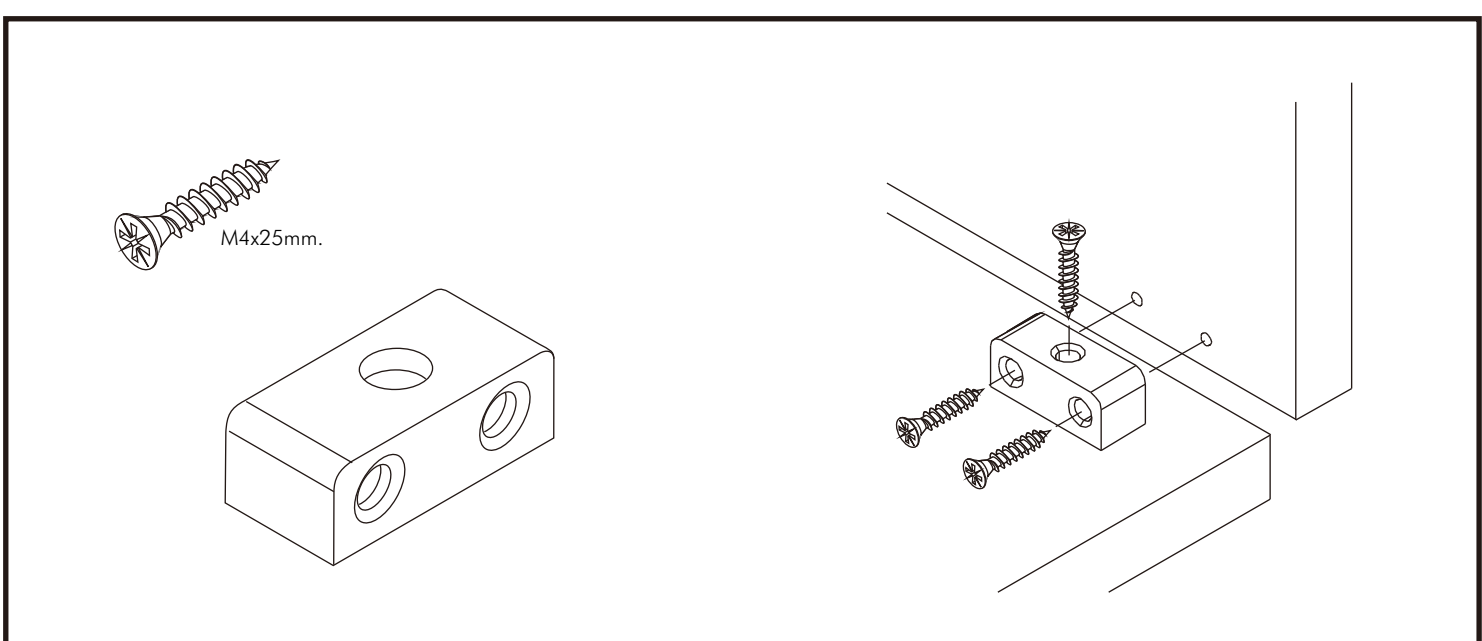

EXTREME

Leg frame 180 cm.

CONNECT SYSTEM

HARDWARE

-BODY SET

x 10

M6x26mm.

x 4

#8x35

x 20

M4x30mm.

x 16

M4x25mm.

x 30

x 8

M4x16mm.