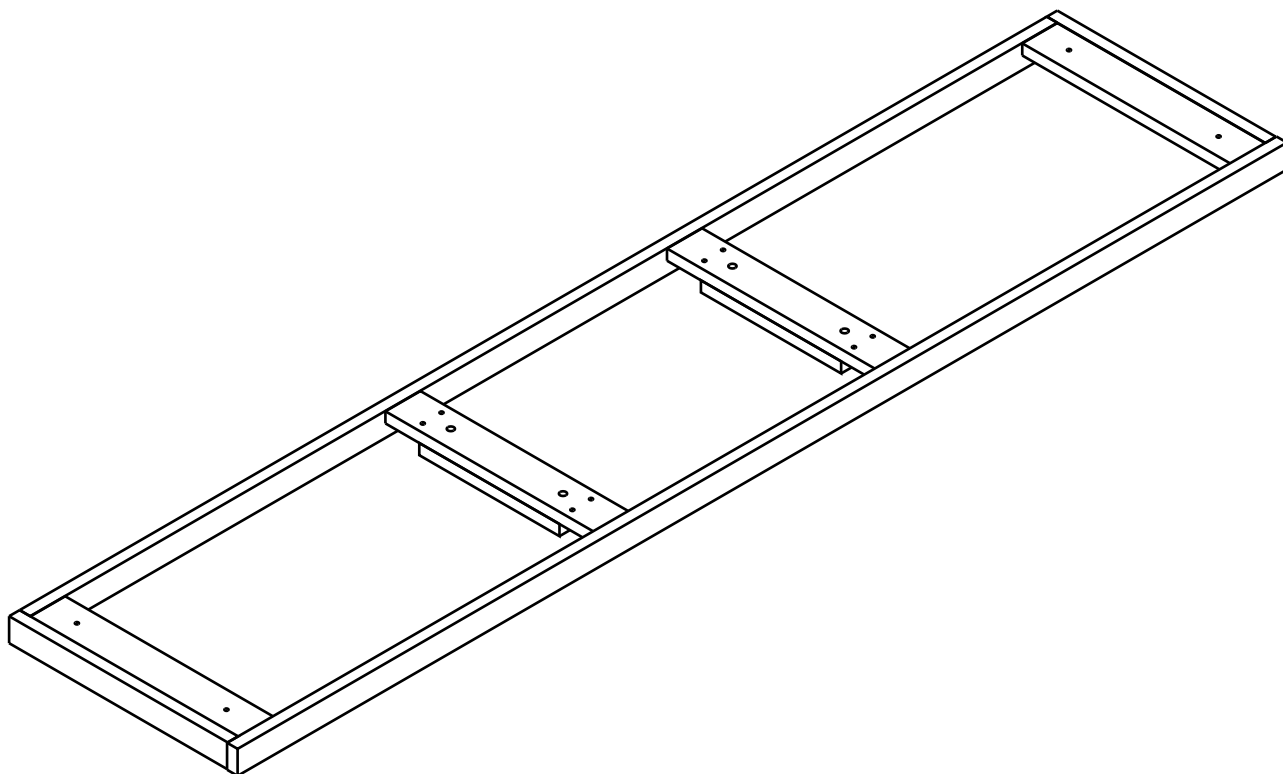

EXTREME

Leg frame 180 cm.

CONNECT SYSTEM

HARDWARE

-BODY SET

x 10

M6x26mm.

x 4

#8x35

x 20

M4x30mm.

x 16

M4x25mm.

x 30

x 8

M4x16mm.

x 16

ASSEMBLY

-BODY SET

1.

2.