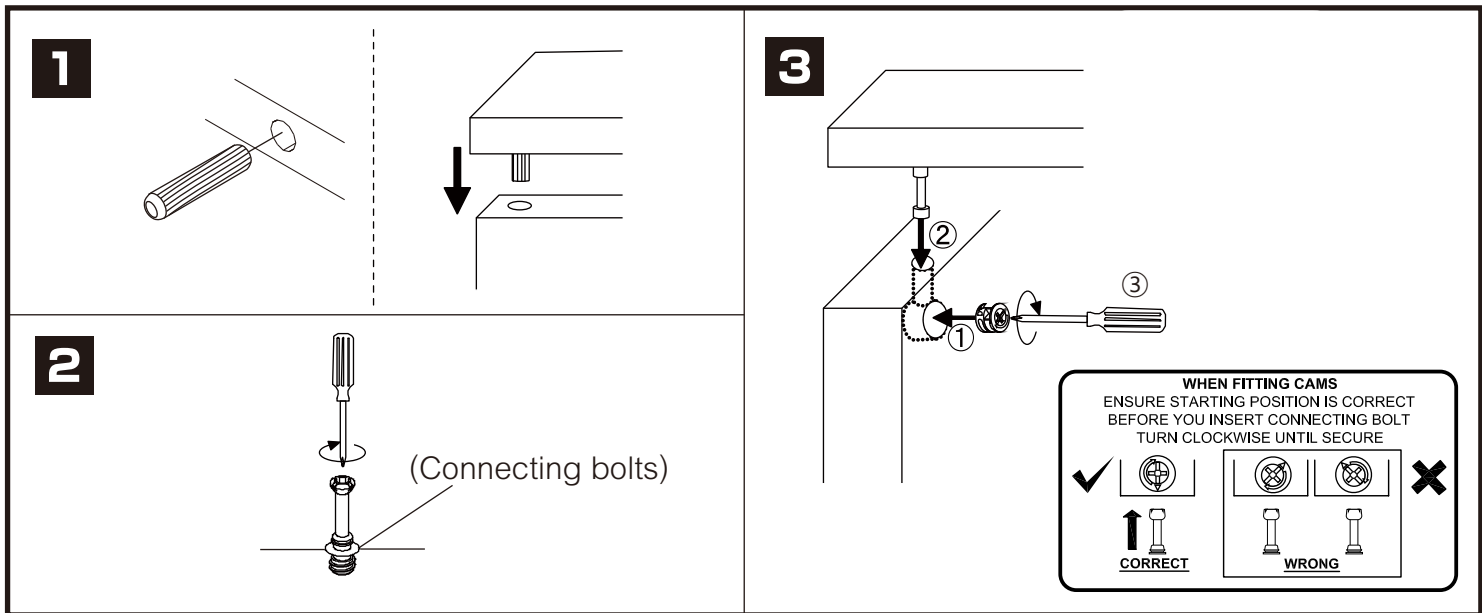

EXTREME

Leg frame 180 cm.

CONNECT SYSTEM

HARDWARE

-BODY SET

x 10

M6x26mm.

x 4

#8x35

x 20

M4x30mm.

x 16

M4x25mm.

x 30

x 8

M4x16mm.