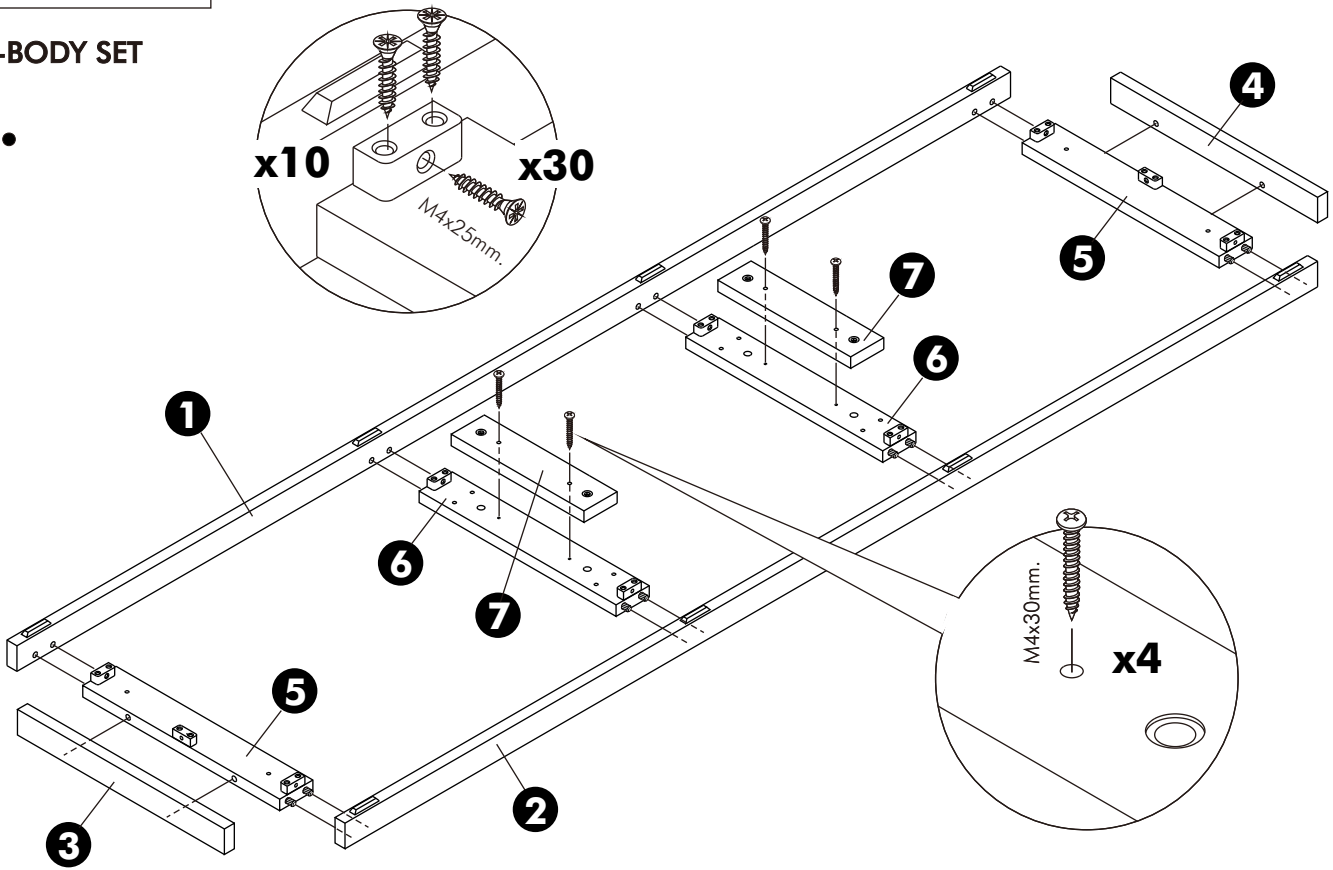

EXTREME

Leg frame 180 cm.

CONNECT SYSTEM

HARDWARE

-BODY SET

x 10

M6x26mm.

x 4

#8x35

x 20

M4x30mm.

x 16

M4x25mm.

x 30

x 8

M4x16mm.

x 16

ASSEMBLY

-BODY SET

1.

2.