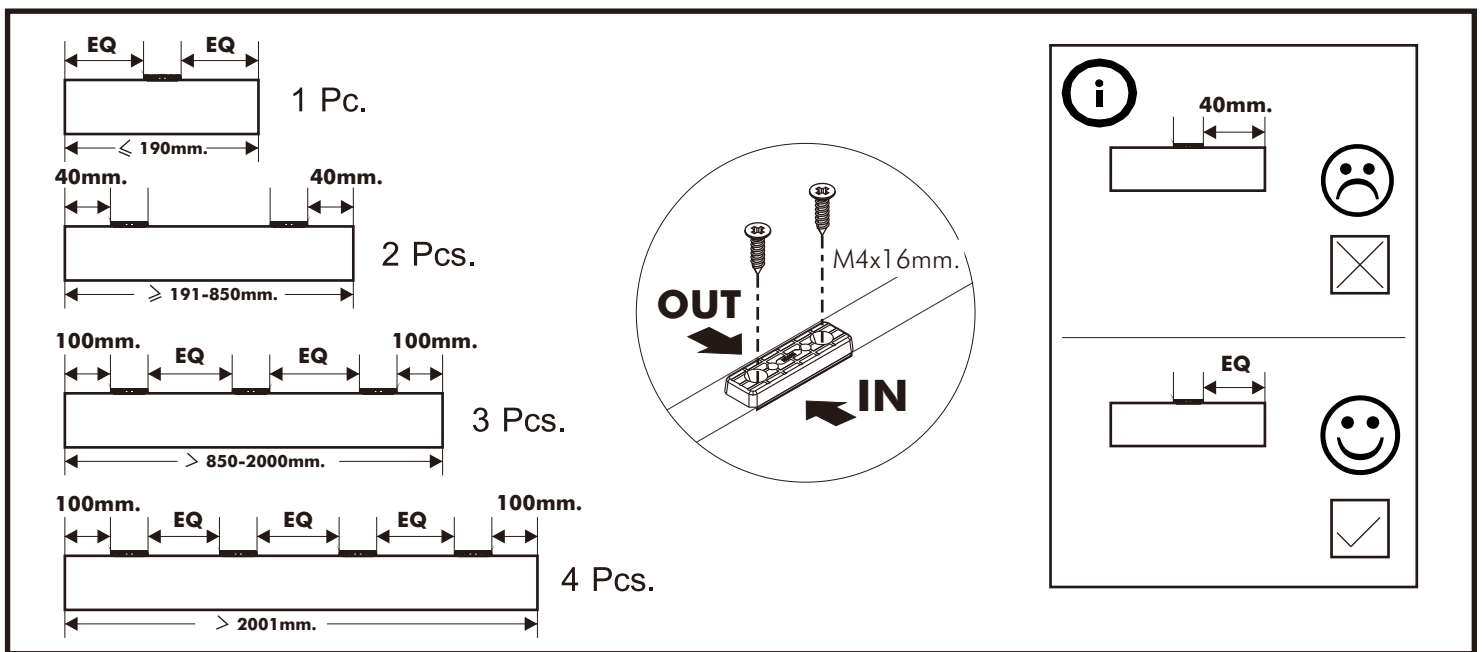

EXTREME

Leg frame 180 cm.

CONNECT SYSTEM

HARDWARE

-BODY SET

x 10

M6x26mm.

x 4

#8x35

x 20

M4x30mm.

x 16

M4x25mm.

x 30

x 8

M4x16mm.

x 16

ASSEMBLY

-BODY SET

1.

2.