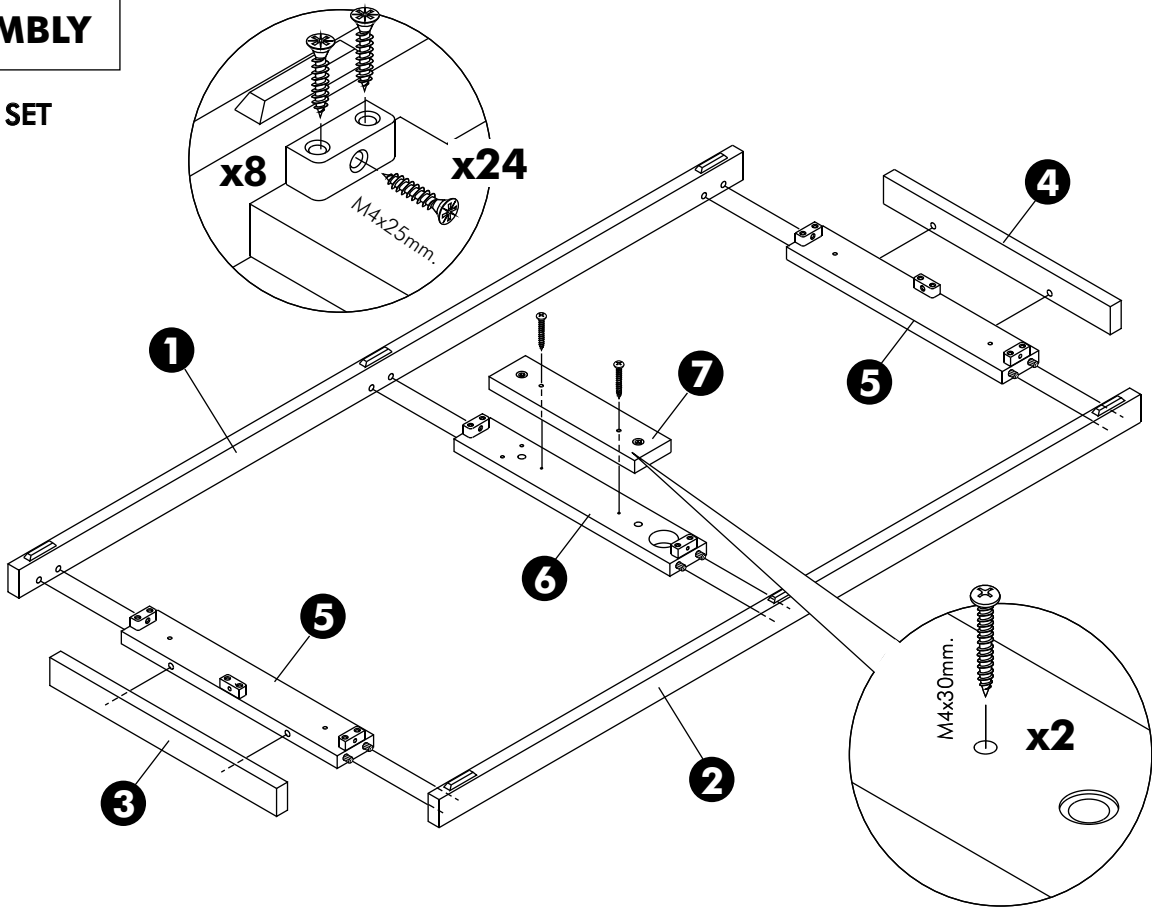

EXTREME

Leg frame 120 cm.

CONNECT SYSTEM

HARDWARE

-BODY SET

x 9

M6x26mm.

x 2

#8x35

x 16

M4x30mm.

x 8

M4x25mm.

x 27

x 6

M4x16mm.

x 12

ASSEMBLY

-BODY SET

1.

2.