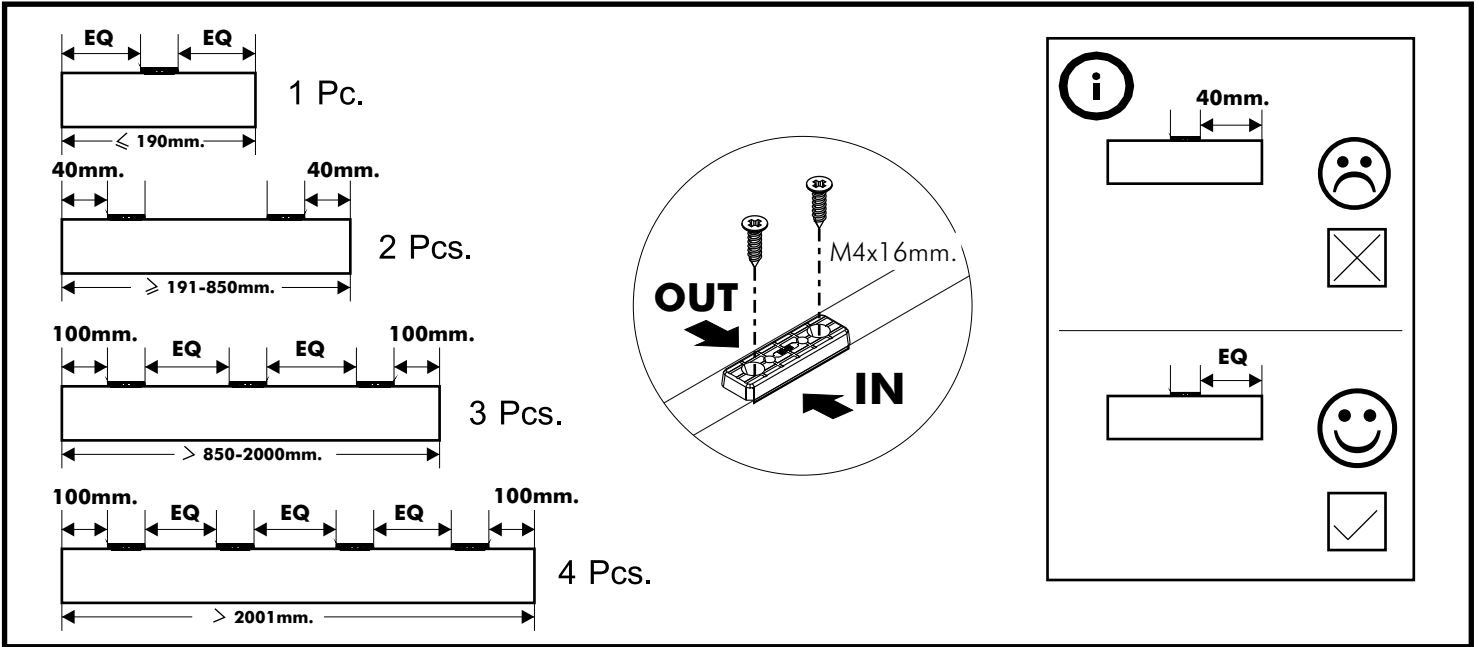

EXTREME

Leg frame 120 cm.

CONNECT SYSTEM

HARDWARE

-BODY SET

x 9

M6x26mm.

x 2

#8x35

x 16

M4x30mm.

x 8

M4x25mm.

x 27

x 6

M4x16mm.

x 12

ASSEMBLY

-BODY SET

1.

2.