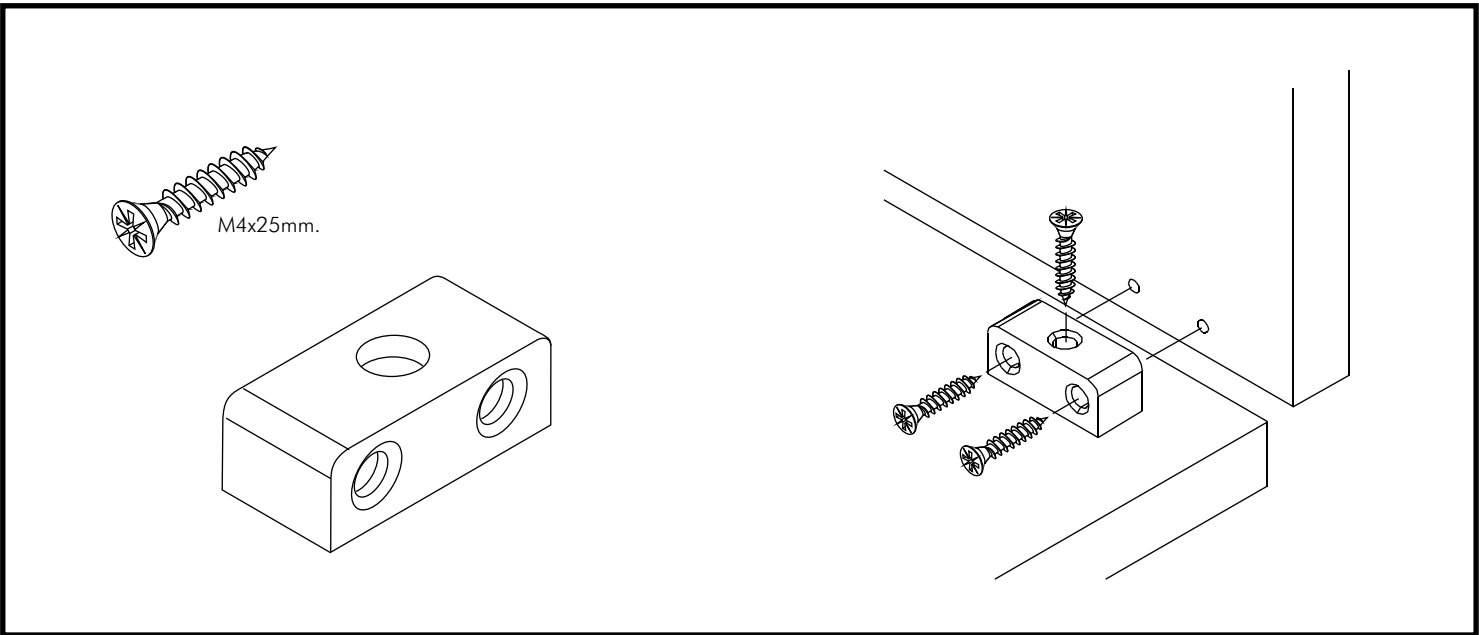

EXTREME

Leg frame 120 cm.

CONNECT SYSTEM

HARDWARE

-BODY SET

x 9

M6x26mm.

x 2

#8x35

x 16

M4x30mm.

x 8

M4x25mm.

x 27

x 6

M4x16mm.