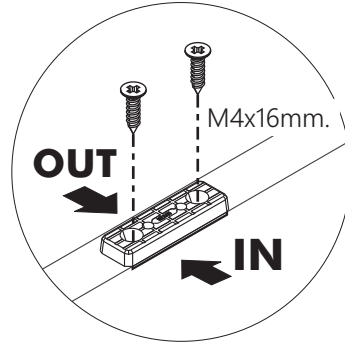

ORGANO

Wardrobe Sliding 160 cm.

CONNECT SYSTEM

1 Pc.

2 Pcs.

3 Pcs.

4 Pcs.

i

40mm.

EQ

HARDWARE

X 14

#19mm.

X 14

#8x35

X 31

#M4.5x60

X 14

X 4

#M4x16

X 52

#M4x16

X 39

X 4

Ø11mm.

X 2

M4x35mm.

X 2

X 1

X 2

M3.5x20mm.

X 8