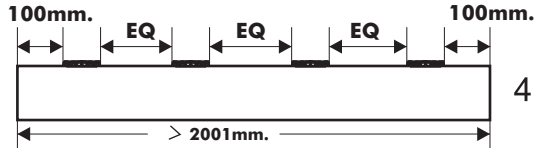

ORGANO

Wardrobe Sliding 160 cm.

CONNECT SYSTEM

1 Pc.

2 Pcs.

3 Pcs.

4 Pcs.

i

40mm.

EQ

HARDWARE

X 14

#19mm.

X 14

#8x35

X 31

#M4.5x60

X 14

X 4

#M4x16

X 52

#M4x16

X 39

X 4

Ø11mm.

X 2

M4x35mm.

X 2

X 1

X 2

M3.5x20mm.

X 8