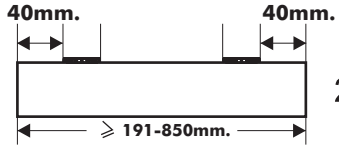

ORGANO

Wardrobe Sliding 160 cm.

CONNECT SYSTEM

1 Pc.

2 Pcs.

3 Pcs.

4 Pcs.

i

40mm.

EQ

HARDWARE

X 14

#19mm.

X 14

#8x35

X 31

#M4.5x60

X 14

X 4

#M4x16

X 52

#M4x16

X 39

X 4

Ø11mm.

X 2

M4x35mm.

X 2

X 1

X 2

M3.5x20mm.

X 8