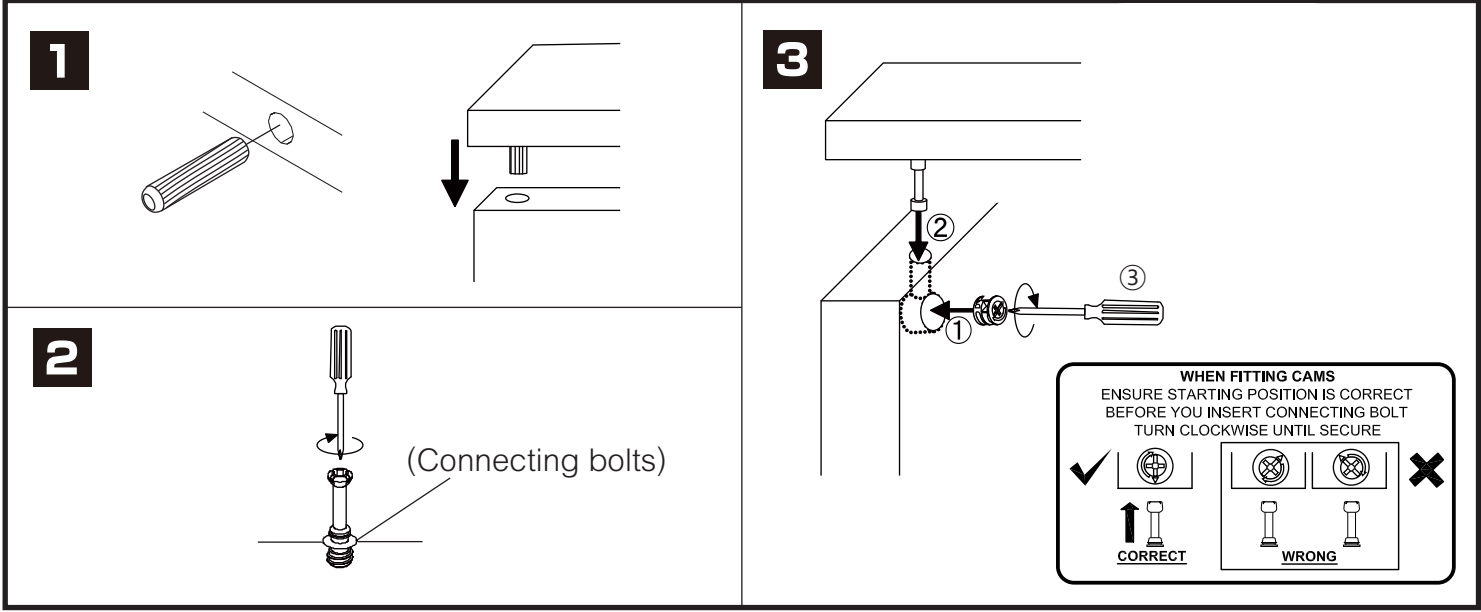

ORGANO

Wardrobe Sliding 160 cm.

CONNECT SYSTEM

1 Pc.

2 Pcs.

3 Pcs.

4 Pcs.

i