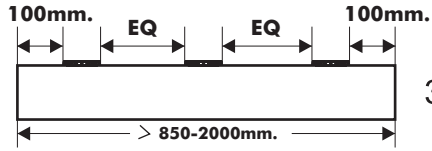

ORGANO

Wardrobe Sliding 160 cm.

CONNECT SYSTEM

1 Pc.

2 Pcs.

3 Pcs.

4 Pcs.

i

40mm.

EQ

HARDWARE

X 14

#19mm.

X 14

#8x35

X 31

#M4.5x60

X 14

X 4

#M4x16

X 52

#M4x16

X 39

X 4

Ø11mm.

X 2

M4x35mm.

X 2

X 1

X 2

M3.5x20mm.

X 8