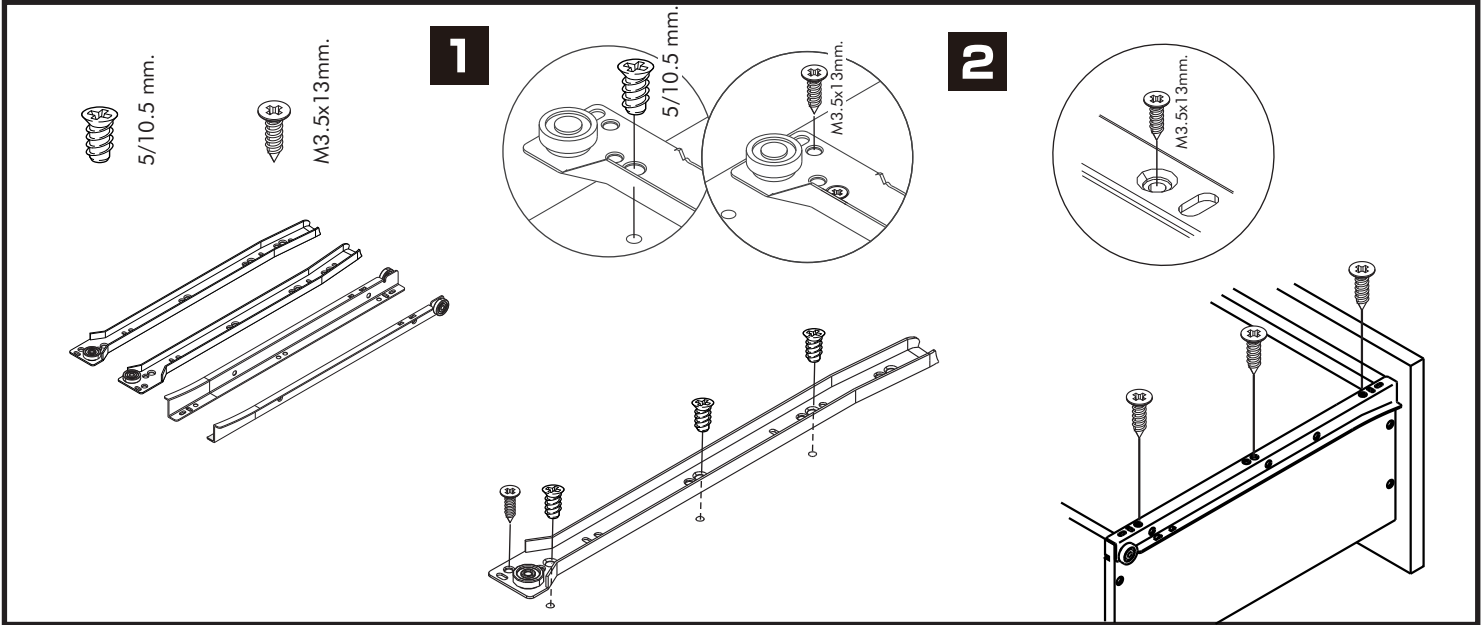

ORGANO

Wardrobe Sliding 160 cm.

CONNECT SYSTEM

1 Pc.

2 Pcs.

3 Pcs.

4 Pcs.

i

40mm.

EQ

HARDWARE

X 14

#19mm.

X 14

#8x35

X 31