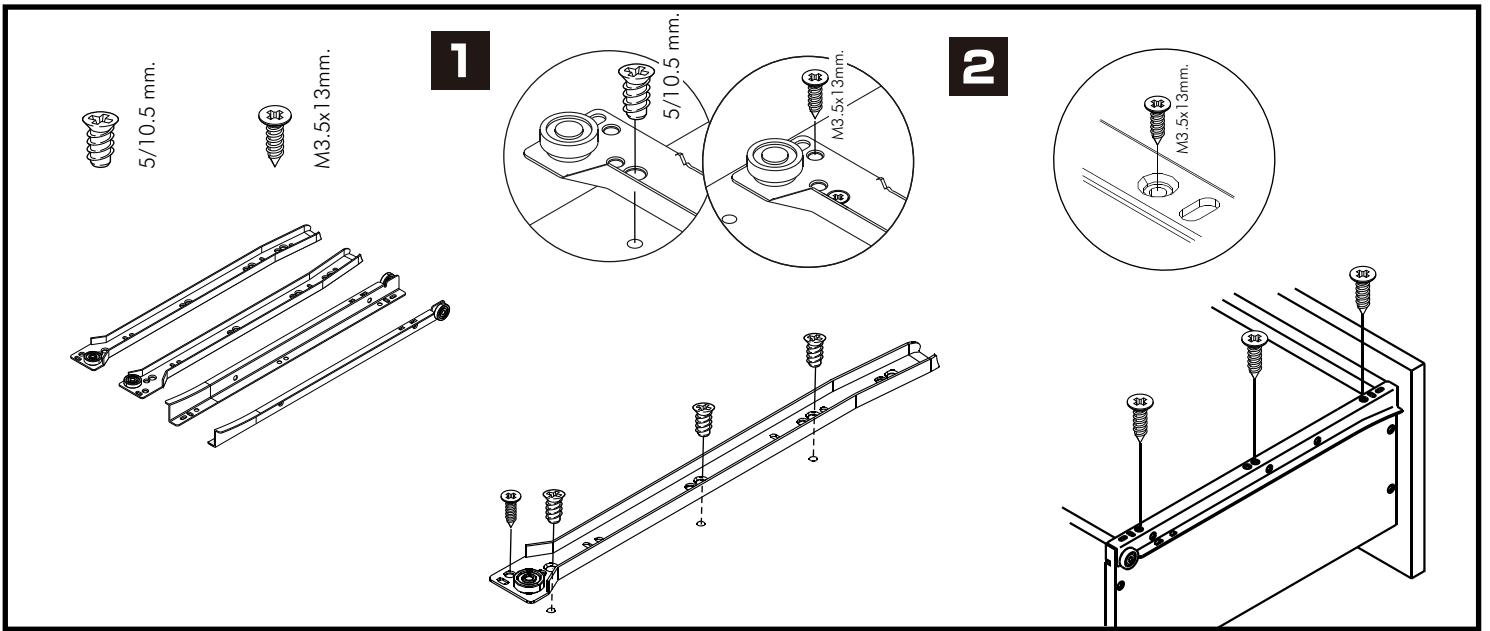

BRANO

Wardrobe sliding 160 cm

CONNECT SYSTEM

HARDWARE

x 11

#16mm.

x 4

#8x35

x 38

#19mm.

x 7

x 2

#M4x16

x 96

#M4x16

x 29