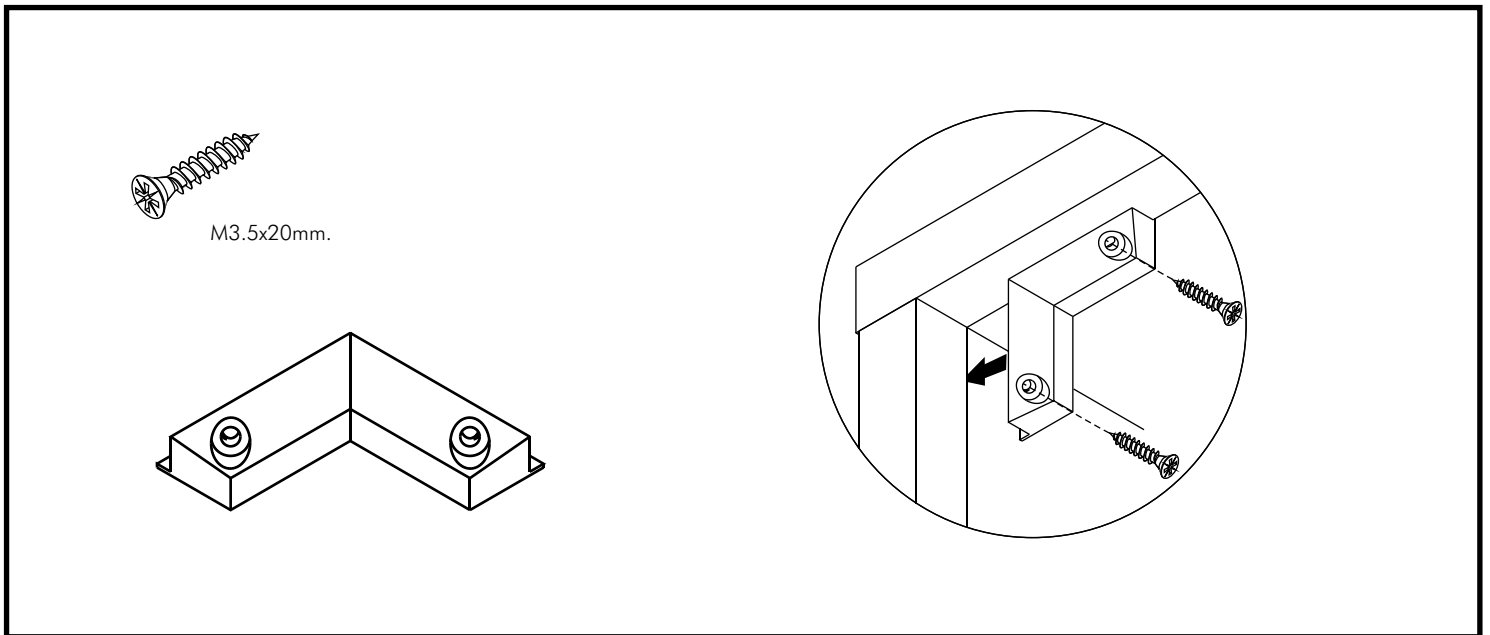

BRANO

Wardrobe sliding 160 cm

CONNECT SYSTEM

HARDWARE

x 11

#16mm.

x 4

#8x35

x 38

#19mm.

x 7

x 2

#M4x16

x 96

#M4x16

x 29