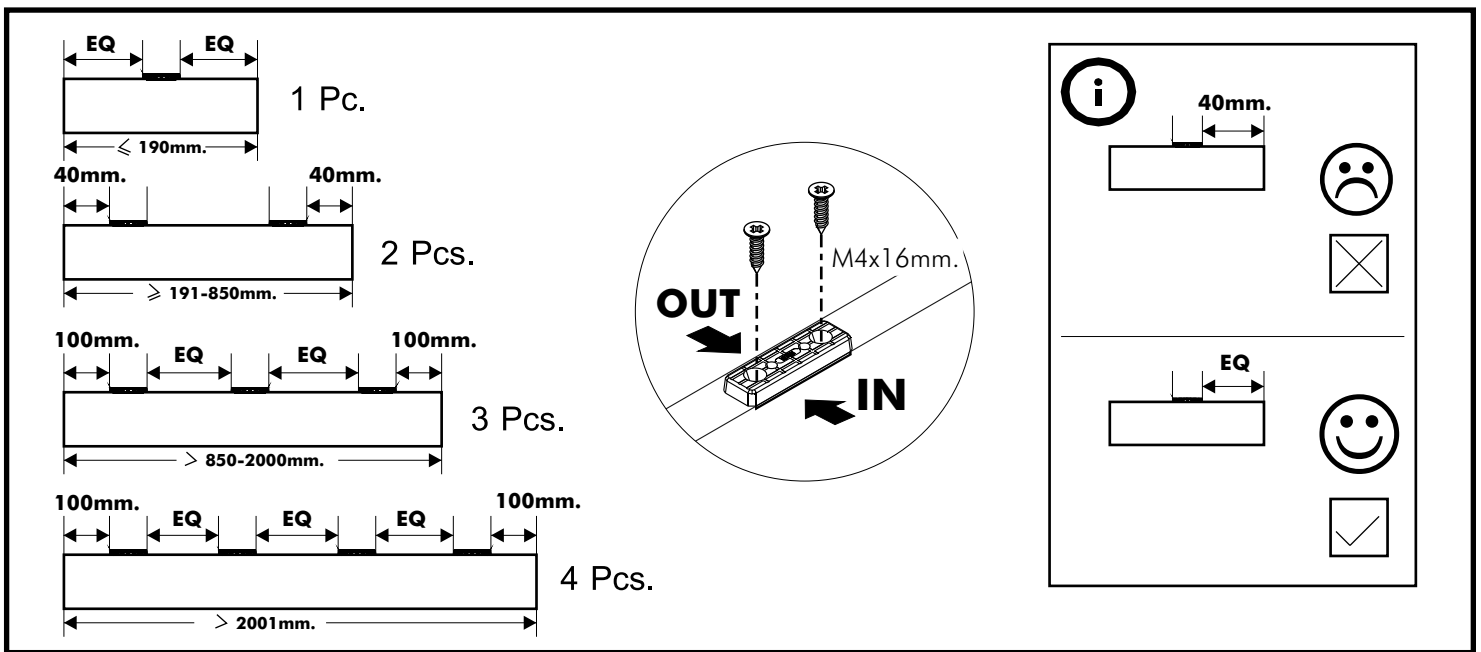

BRANO

Wardrobe sliding 160 cm

CONNECT SYSTEM

HARDWARE

x 11

#16mm.

x 4

#8x35

x 38

#19mm.

x 7

x 2

#M4x16

x 96

#M4x16

x 29

x 11

x 6

x 2

x 1

x 4

#M4x25

x 30

x 2

x 4SET

#GAL5/10.5 mm.

x 24

#M3.5x13

x 40

#M4x40

x 48

#M4x50