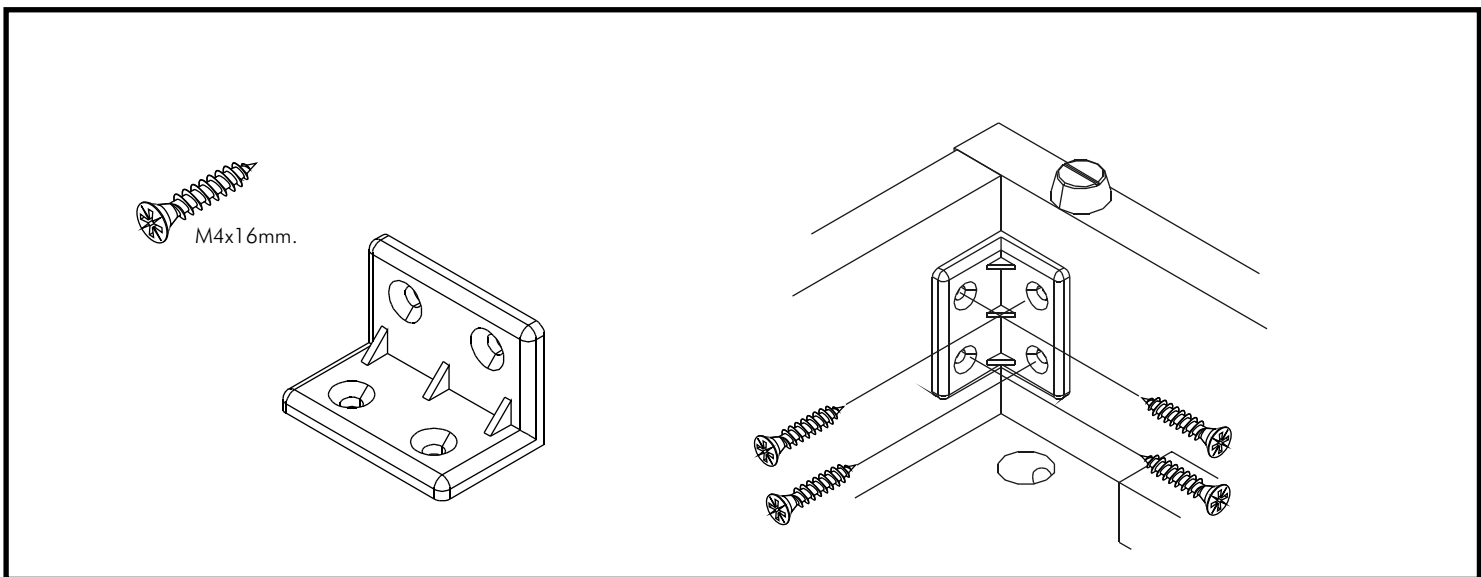

BRANO

Wardrobe sliding 160 cm

CONNECT SYSTEM

HARDWARE

x 11

#16mm.

x 4

#8x35

x 38

#19mm.

x 7

x 2

#M4x16

x 96

#M4x16

x 29