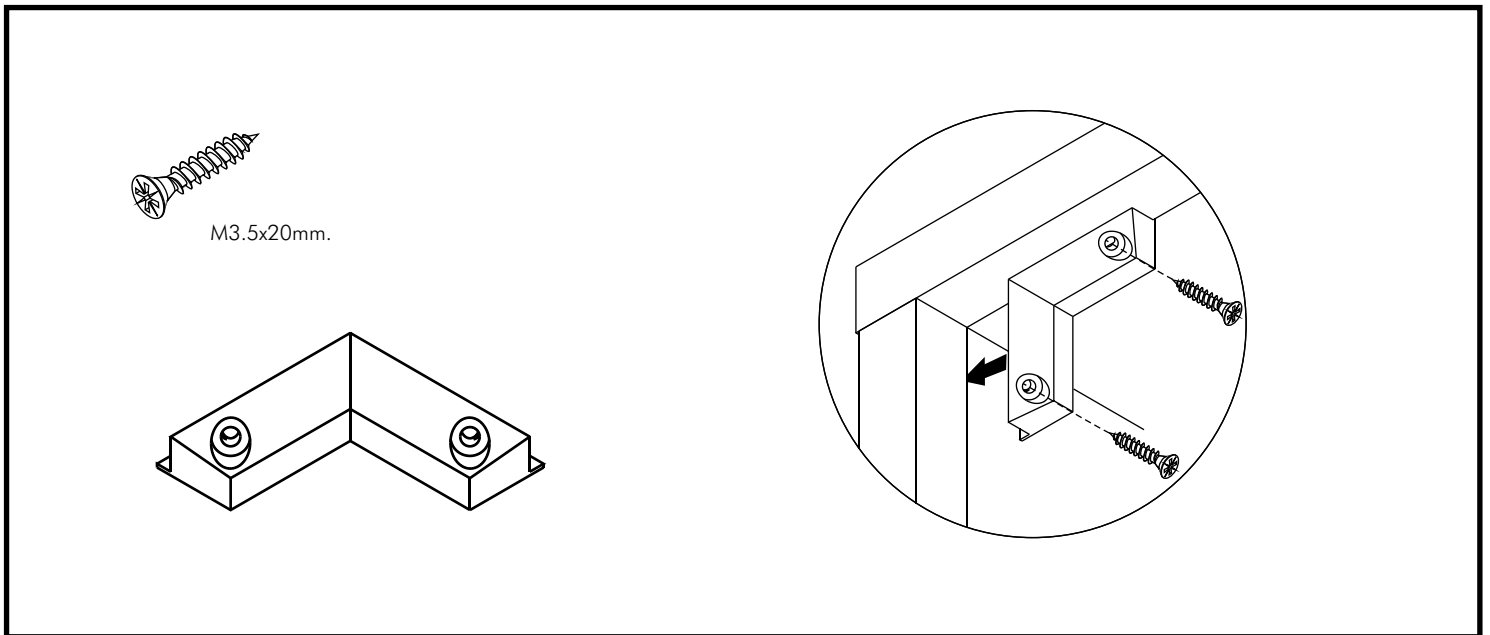

BRANO

Wardrobe sliding 120 cm

CONNECT SYSTEM

HARDWARE

x 11

#16mm.

x 4

#8x35

x 38

#19mm.

x 7

x 2

#M4x16

x 96

#M4x16

x 25