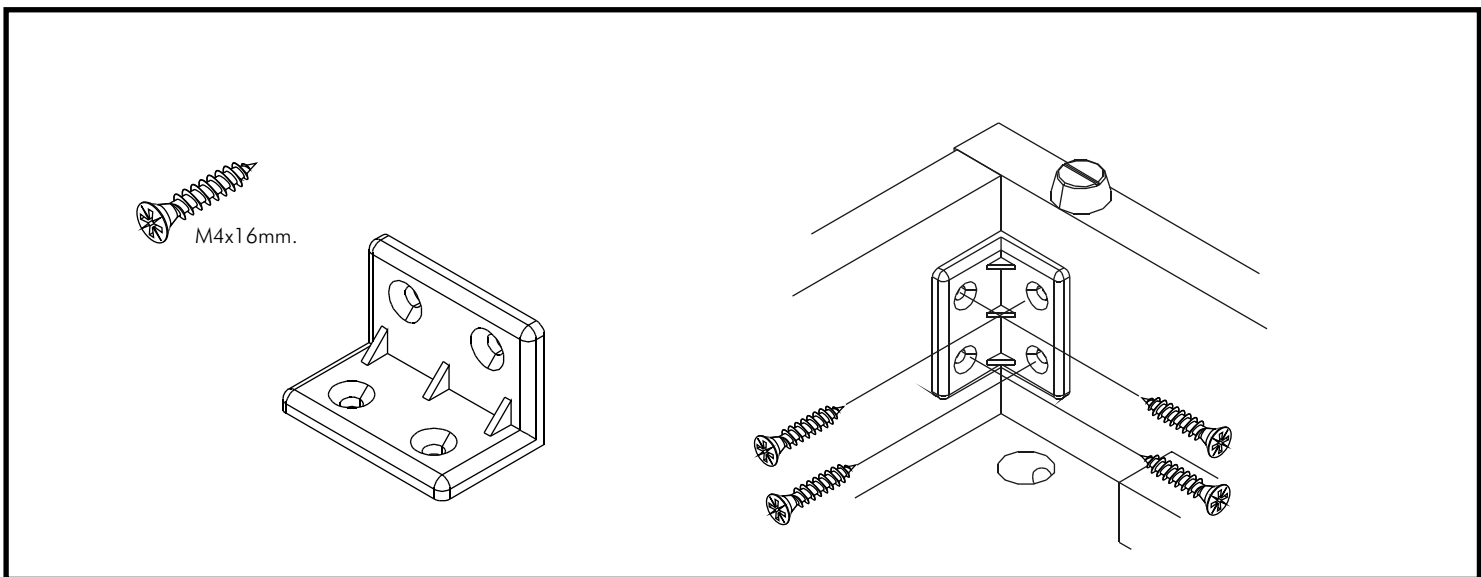

BRANO

Wardrobe sliding 120 cm

CONNECT SYSTEM

HARDWARE

x 11

#16mm.

x 4

#8x35

x 38

#19mm.

x 7

x 2

#M4x16

x 96

#M4x16

x 25