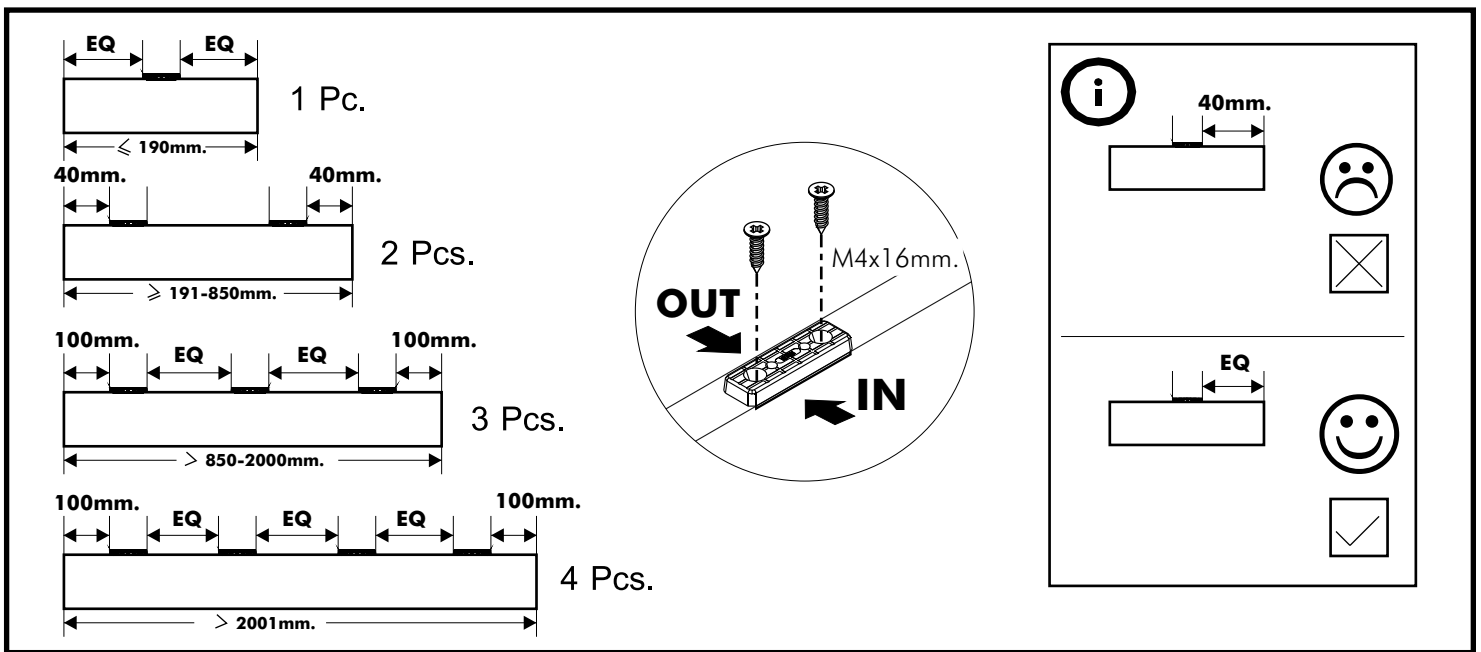

BRANO

Wardrobe sliding 120 cm

CONNECT SYSTEM

HARDWARE

x 11

#16mm.

x 4

#8x35

x 38

#19mm.

x 7

x 2

#M4x16

x 96

#M4x16

x 25

x 11

x 6

x 2

x 1

x 4

#M4x25

x 28

x 2

x 4SET

#GAL5/10.5 mm.

x 24

#M3.5x13

x 40

#M4x40

x 40

#M4x50