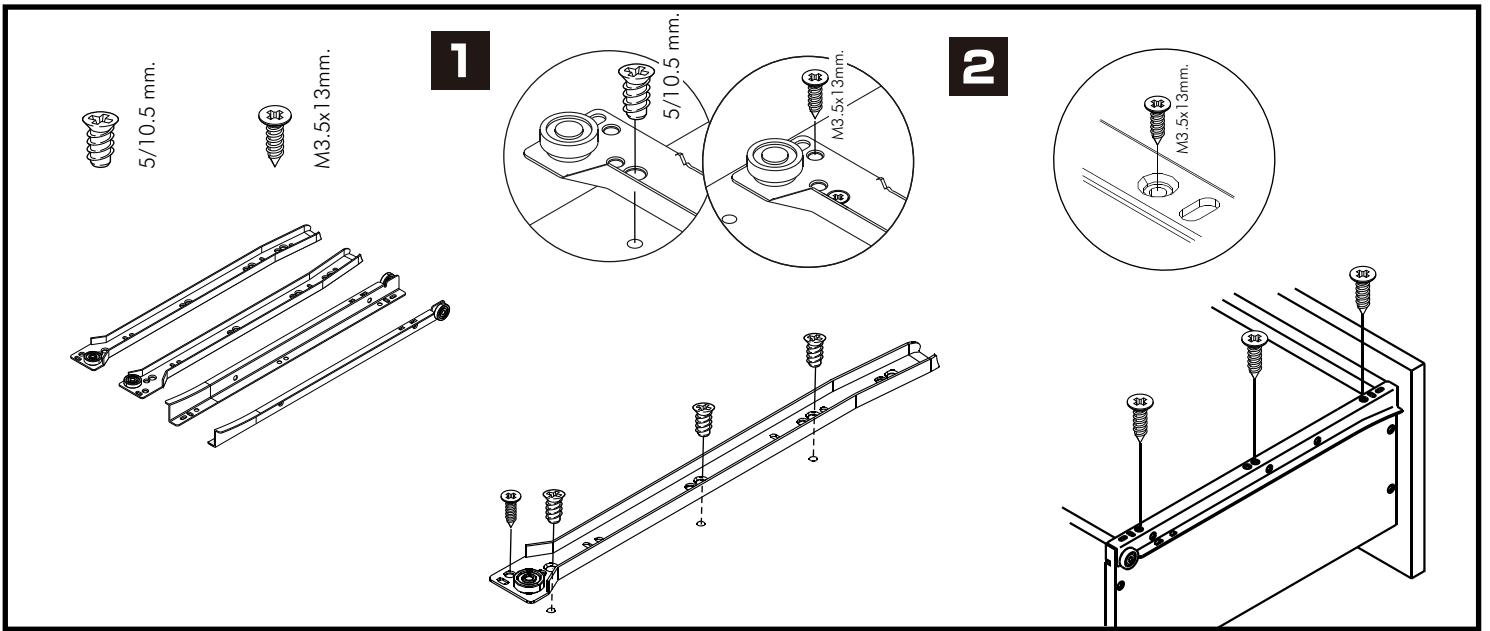

BRANO

Wardrobe sliding 120 cm

CONNECT SYSTEM

HARDWARE

x 11

#16mm.

x 4

#8x35

x 38

#19mm.

x 7

x 2

#M4x16

x 96

#M4x16

x 25