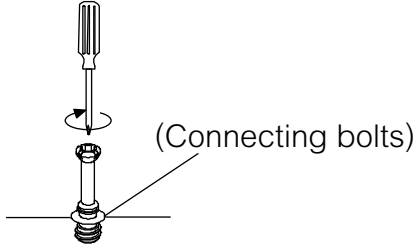

URBANO

WALL CABINET 100 cm

CONNECT SYSTEM

1

2

3

WHEN FITTING CAMS
ENSURE STARTING POSITION IS CORRECT
BEFORE YOU INSERT CONNECTING BOLT
TURN CLOCKWISE UNTIL SECURE

✓				✗
	CORRECT	WRONG		