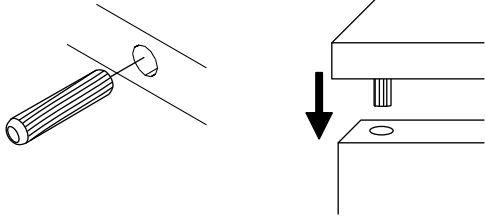

URBANO

WALL CABINET 100 cm

CONNECT SYSTEM

1

2

3

WHEN FITTING CAMS
ENSURE STARTING POSITION IS CORRECT
BEFORE YOU INSERT CONNECTING BOLT
TURN CLOCKWISE UNTIL SECURE

✓				✗
	CORRECT	WRONG		

HARDWARE

X 12

#16mm.

X 12

#8x35

X 12

#M4x45

X 6

#M4x16

X 1

#M4x25

X 4

X 4

X 4

#M4x20

X 4

Ø11mm.

X 2

#M4x30

X 2

1.

2.

3.

4.