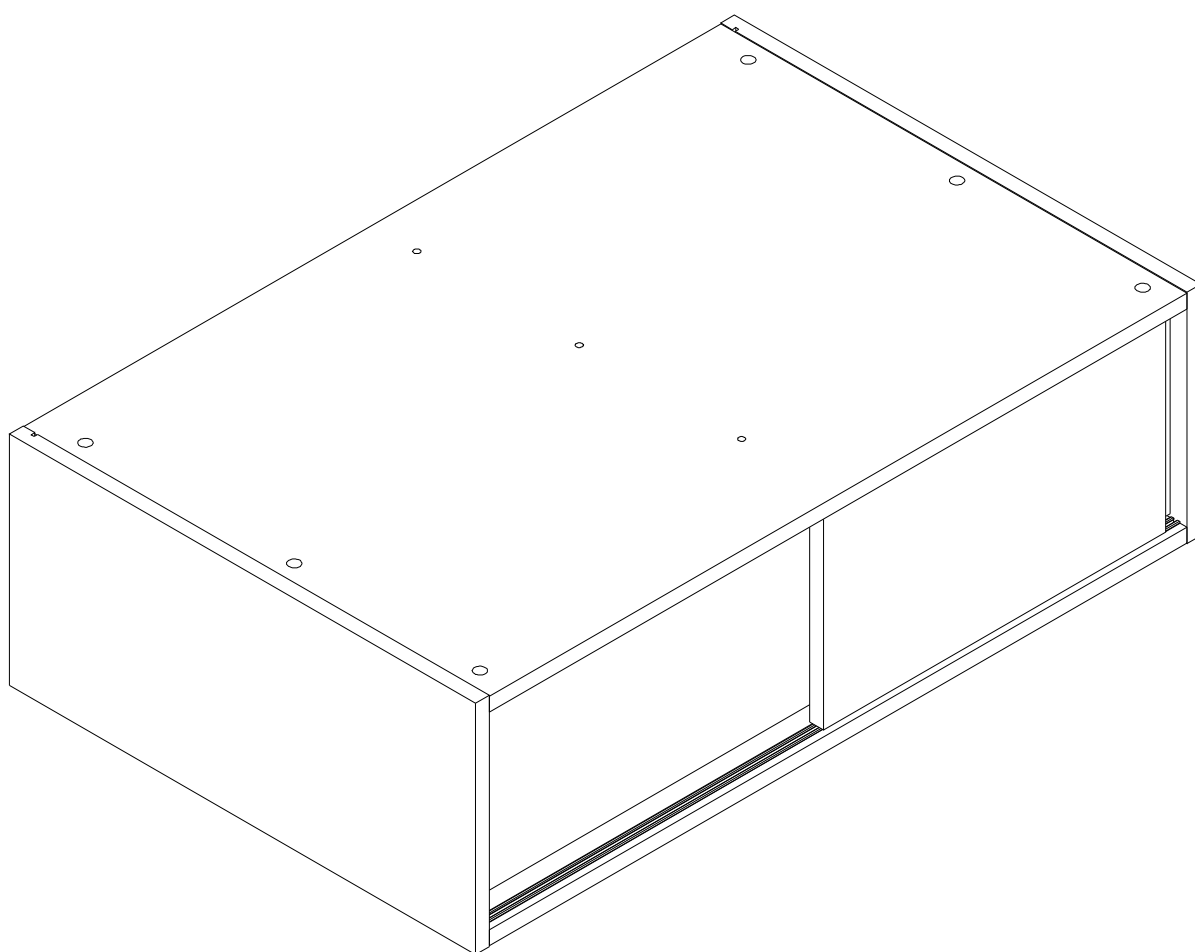

URBANO

WALL CABINET 100 cm

CONNECT SYSTEM

1

2

3

WHEN FITTING CAMS
ENSURE STARTING POSITION IS CORRECT
BEFORE YOU INSERT CONNECTING BOLT
TURN CLOCKWISE UNTIL SECURE

✓				✗
	CORRECT	WRONG		

HARDWARE

X 12

#16mm.

X 12

#8x35

X 12

#M4x45

X 6