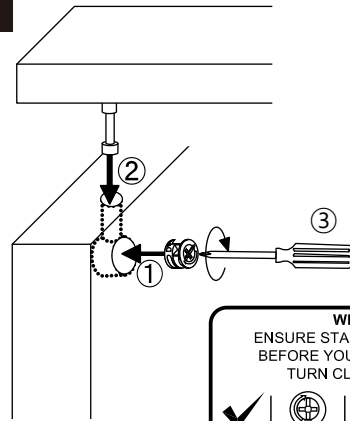

URBANO

WALL CABINET 100 cm

CONNECT SYSTEM

1

2

3

WHEN FITTING CAMS
ENSURE STARTING POSITION IS CORRECT
BEFORE YOU INSERT CONNECTING BOLT
TURN CLOCKWISE UNTIL SECURE

✓				✗
	CORRECT	WRONG		

HARDWARE

X 12

#16mm.

X 12

#8x35

X 12

#M4x45

X 6

#M4x16

X 1

#M4x25

X 4

X 4

X 4

#M4x20

X 4

Ø11mm.

X 2

#M4x30

X 2

1.

2.

3.

4.