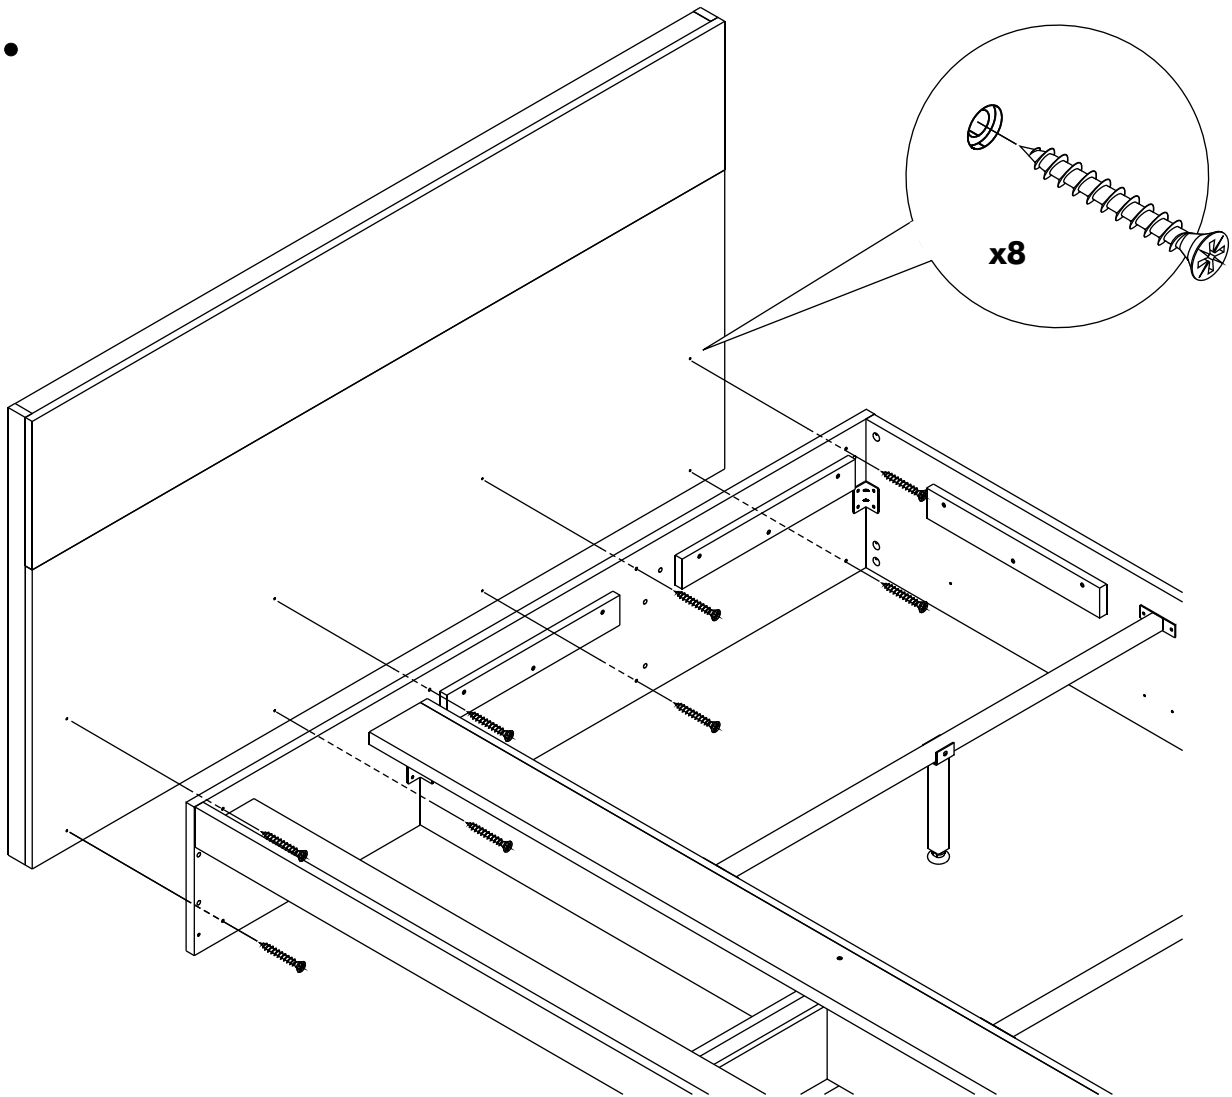

URBANO

Head board 5ft.

CONNECT SYSTEM

HARDWARE

X 3

M4x16mm.

X 3

M4x35mm.

X 8

M4x16mm.

X 12

X 6

1.

2.