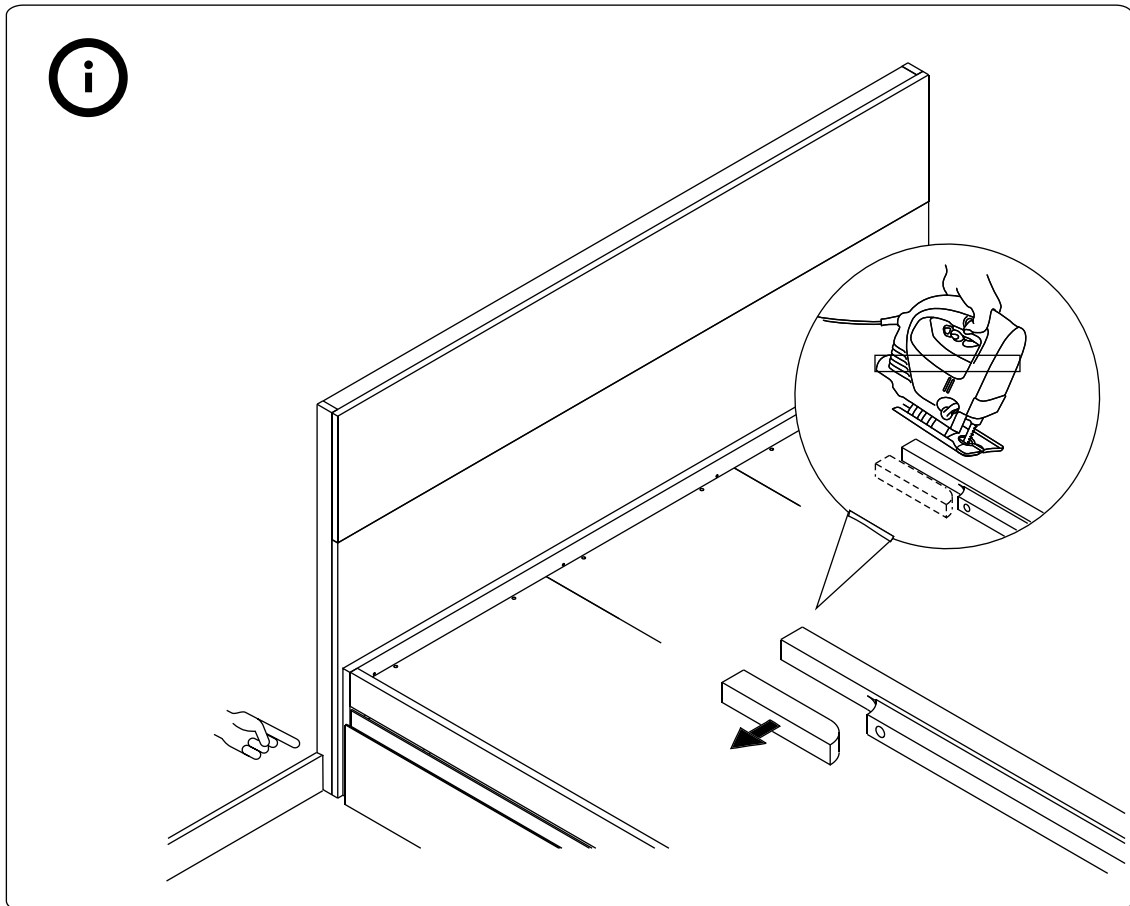

URBANO

Head board 5ft.

CONNECT SYSTEM

HARDWARE

X 3

M4x16mm.

X 3

M4x35mm.

X 8

M4x16mm.

X 12

X 6

1.

2.