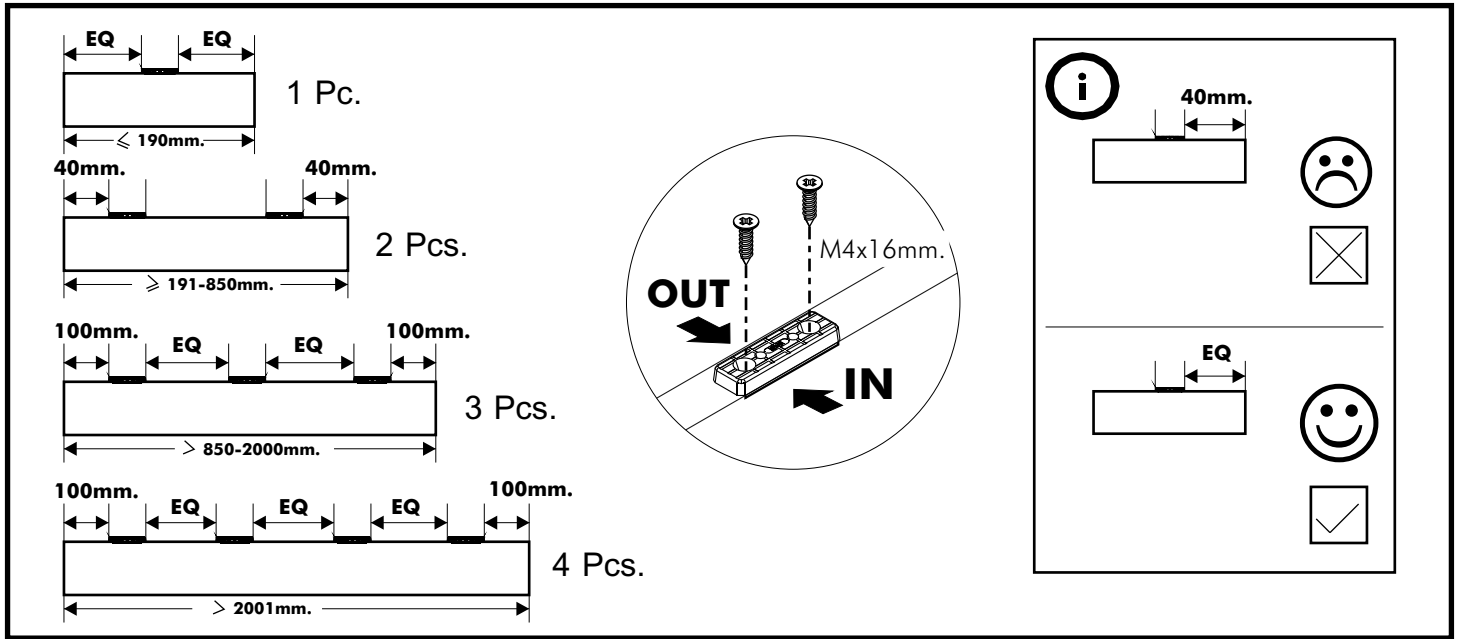

URBANO

Head board 5ft.

CONNECT SYSTEM

HARDWARE

X 3

M4x16mm.

X 3

M4x35mm.

X 8

M4x16mm.

X 12

X 6

1.

2.