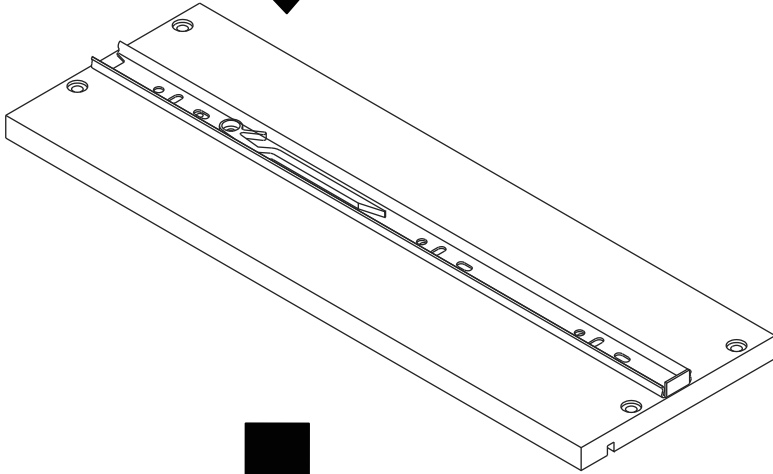

URBANO

Multiple Table

TYPE:LEFT

TYPE:RIGHT

CONNECT SYSTEM

HARDWARE

-BODY SET

X 13

X 11

(8x35)

X 40

19mm.

X 2

X 4

X 2

X 2