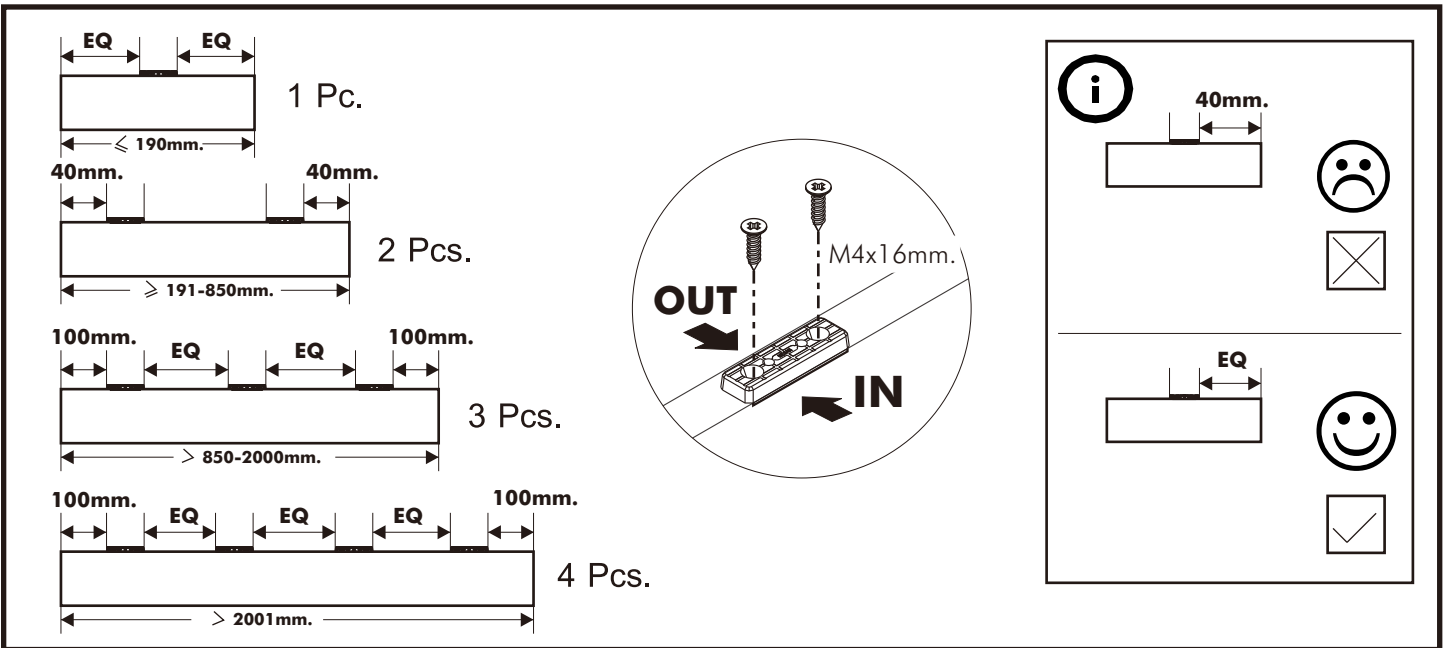

URBANO

Multiple Table

TYPE:LEFT

TYPE:RIGHT

CONNECT SYSTEM

HARDWARE

-BODY SET

X 13

X 11

(8x35)

X 40

19mm.

X 2

X 4

X 2

X 2

X 1

X 2

X 9

M6x30

X 10

M4x50mm.

X 2

M4x40mm.

X 16

M4x25mm.

X 16

M4x20mm.

X 2

M4x16mm.

X 16

M3.5x13mm.