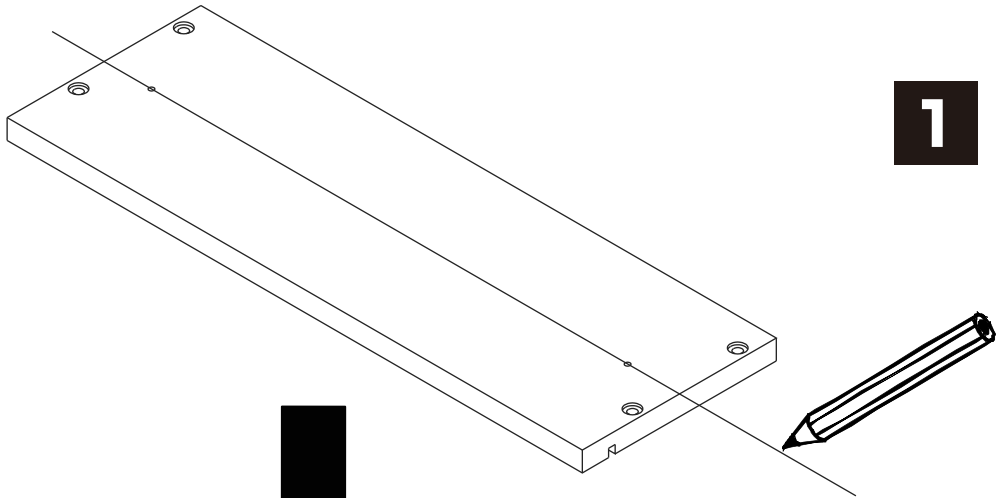

URBANO

Multiple Table

TYPE:LEFT

TYPE:RIGHT

CONNECT SYSTEM

HARDWARE

-BODY SET

X 13

X 11

(8x35)

X 40

19mm.

X 2

X 4

X 2

X 2