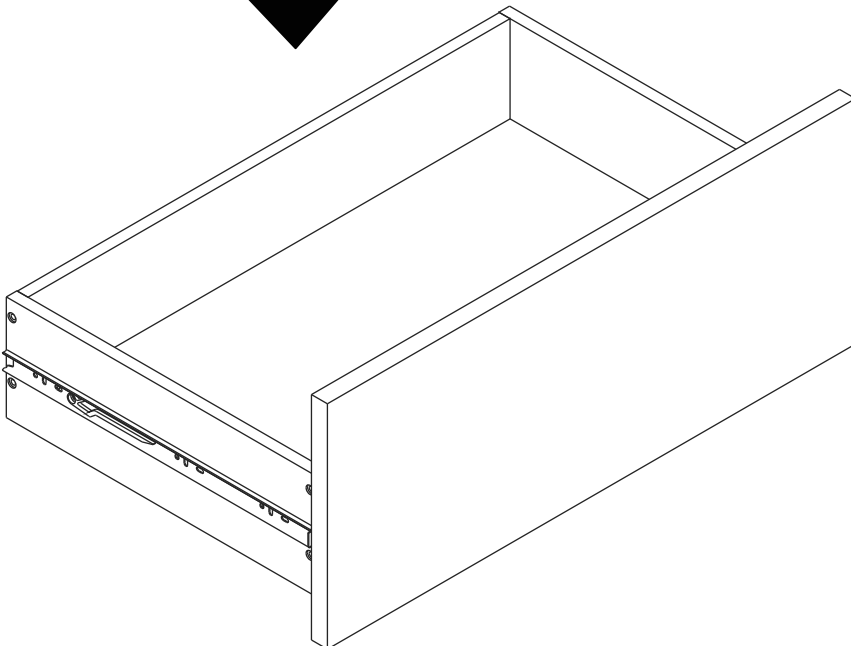

URBANO

Multiple Table

TYPE:LEFT

TYPE:RIGHT

CONNECT SYSTEM

HARDWARE

-BODY SET

X 13

X 11

(8x35)

X 40

19mm.

X 2

X 4

X 2

X 2