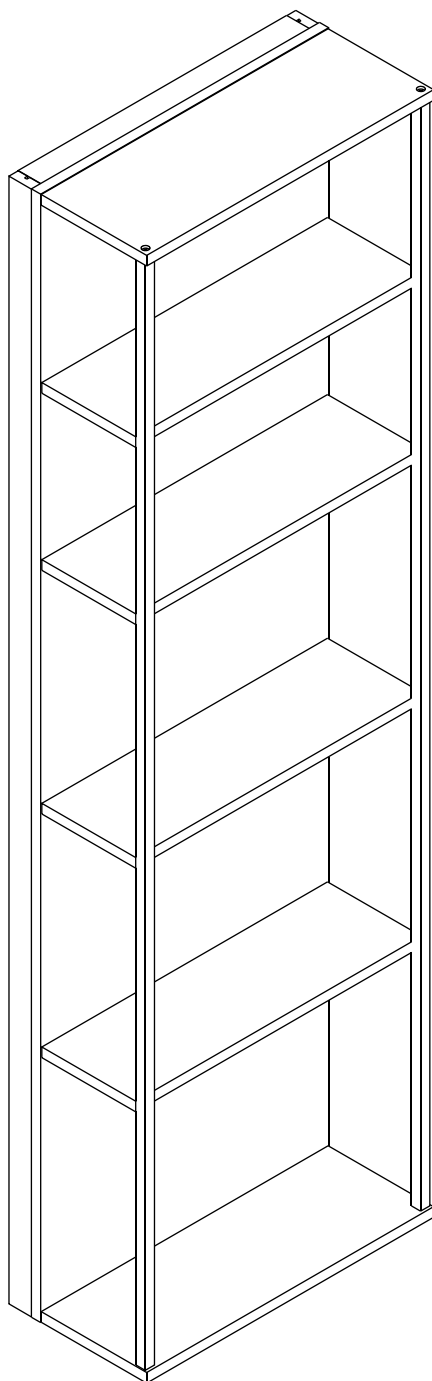

URBANO

High cabinet 50x170 cm.

CONNECT SYSTEM

1

3

2

(Connecting bolts)

WHEN FITTING CAMS
 ENSURE STARTING POSITION IS CORRECT
 BEFORE YOU INSERT CONNECTING BOLT
 TURN CLOCKWISE UNTIL SECURE

↑
CORRECT

WRONG

1 Pc.

2 Pcs.

3 Pcs.

4 Pcs.

i

HARDWARE

-BODY SET

X 4

X 2

X 12

X 2

X 14

X 12

X 16

X 2

X 8

X 1

X 2

ASSEMBLY

-BODY SET

1.

2.