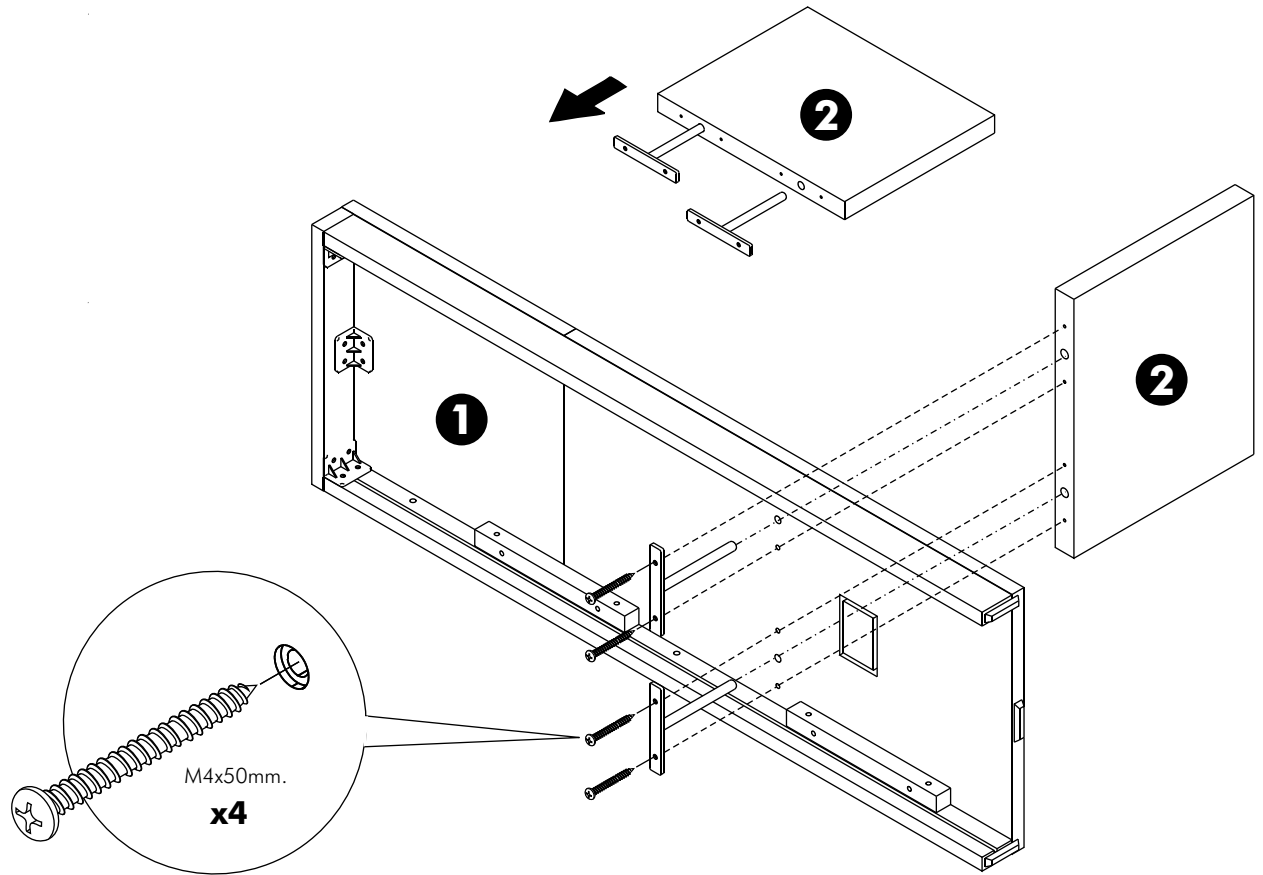

URBANO

Side board+Shelf 30cm.

HARDWARE

X 3

X 4

1.

2.