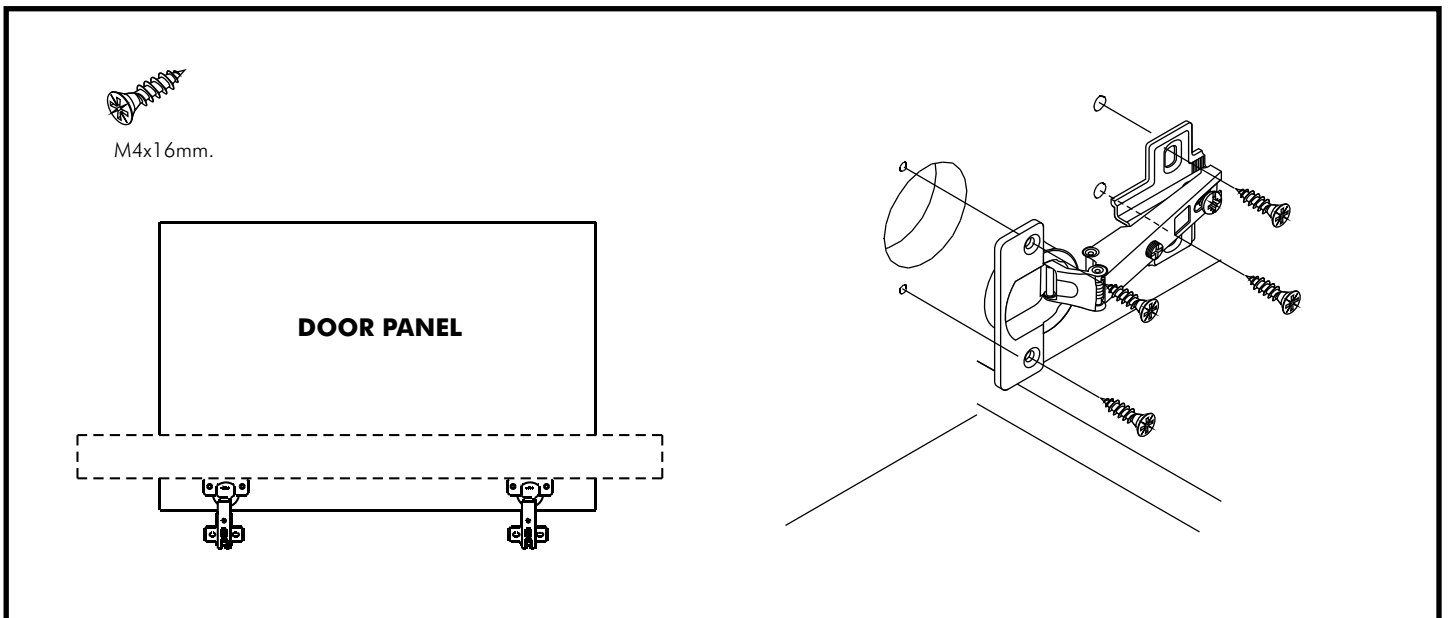

URBANO

Wall cabinet 30 cm.

CONNECT SYSTEM

HARDWARE

-BODY SET

X 8

X 8

X 8

-DOOR SET

X 2

X 8

X 2

1.

2.

3.

4.