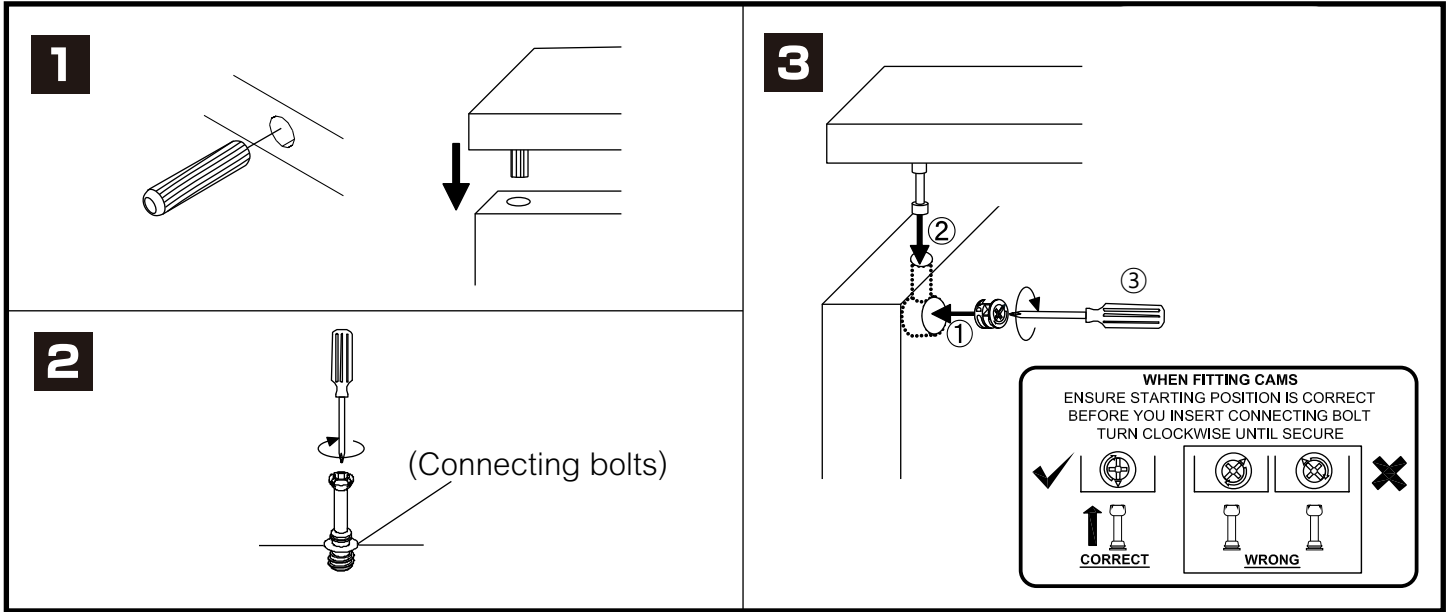

URBANO

Wall cabinet 30 cm.

CONNECT SYSTEM

HARDWARE

-BODY SET

X 8

X 8

X 8