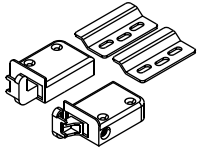

URBANO

Wall cabinet 30 cm.

CONNECT SYSTEM

HARDWARE

-BODY SET

X 8

X 8

X 8

X 4

X 1

X 4

X 3

X 4

X 4

X 4

X 1

-DOOR SET

X 2

X 8

X 2

1.

2.

3.

4.