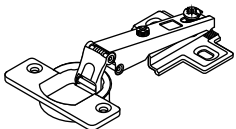

URBANO

Wall cabinet 30 cm.

CONNECT SYSTEM

HARDWARE

-BODY SET

X 8

X 8

X 8

X 4

X 1

X 4

X 3

X 4

X 4

X 4

X 1

-DOOR SET

X 2

X 8

X 2

1.

2.

3.

4.