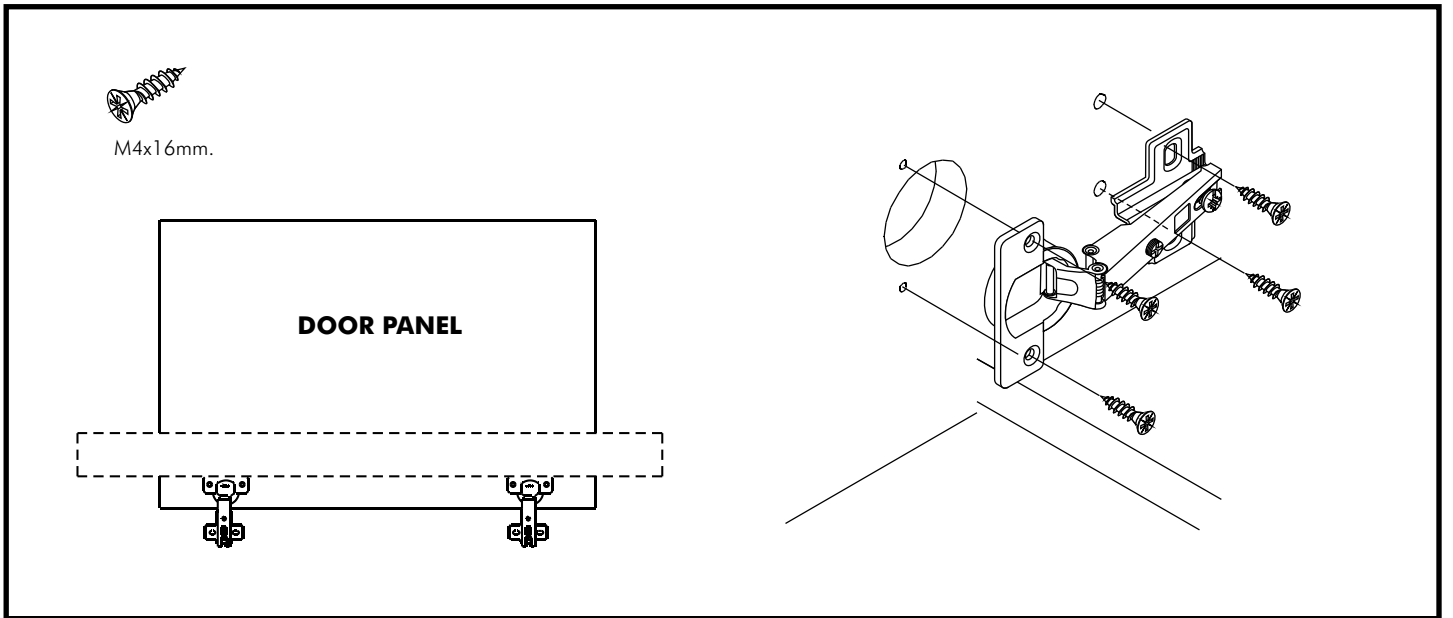

URBANO

Wall cabinet 50 cm.

CONNECT SYSTEM

HARDWARE

-BODY SET

X 8

X 8

X 8

-DOOR SET

X 2

X 8

X 2

1.

2.

3.

4.