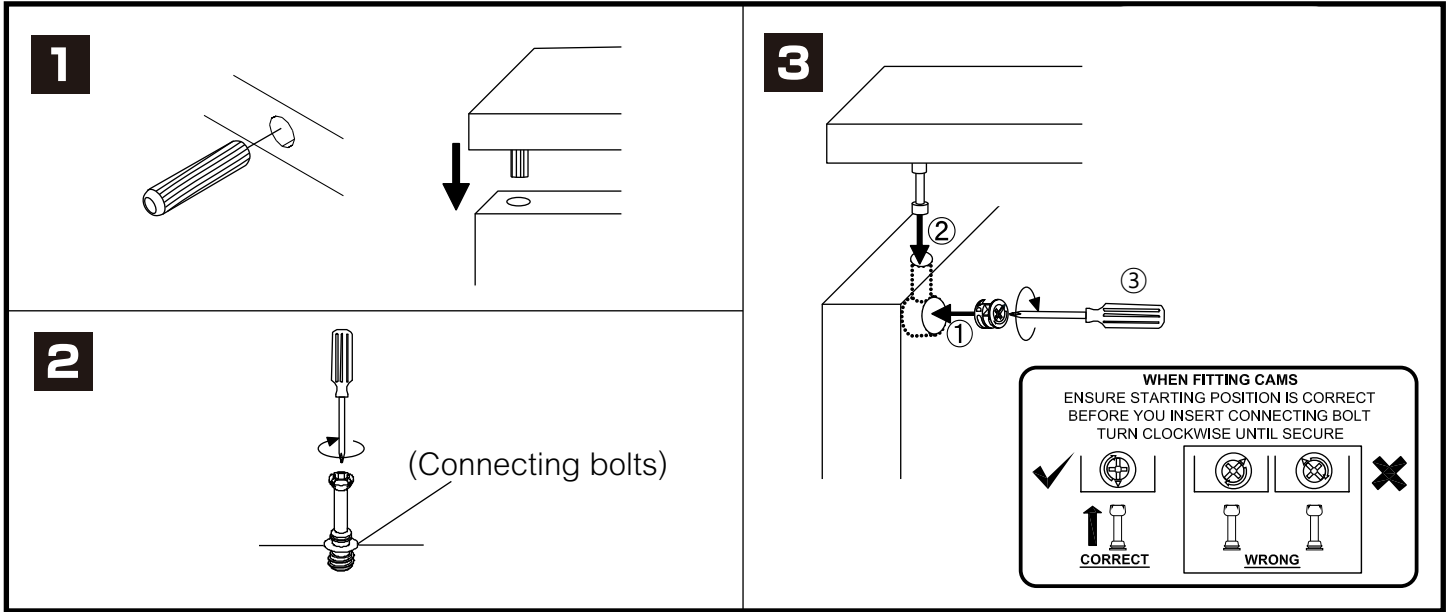

URBANO

Wall cabinet 50 cm.

CONNECT SYSTEM

HARDWARE

-BODY SET

X 8

X 8

X 8