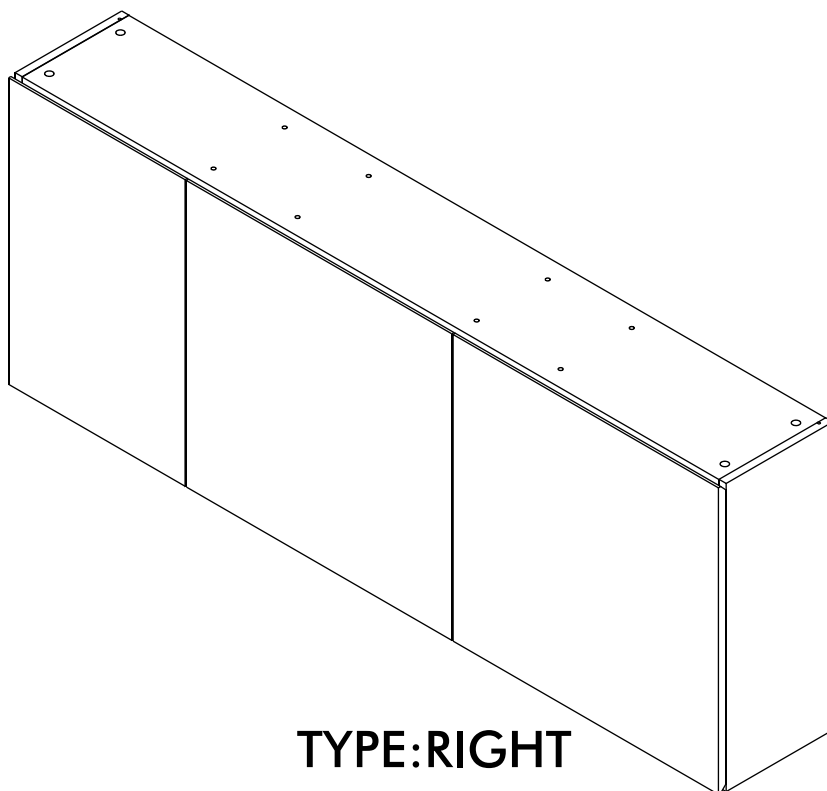

URBANO

Wall cabinet 160cm.

TYPE:LEFT

TYPE:RIGHT

CONNECT SYSTEM

HARDWARE

-BODY SET

X 8

X 8

(8x35)

X 8

X 12

X 2

M4x50mm.

X 16

M4x25mm.

X 5

M4x30mm.

X 8

X 8

X 4

X 11

-DOOR SET

X 6

M4x16mm.

X 24

X 6

1.

2.

3.

4.

5.