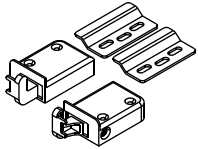

URBANO

Wall cabinet 160cm.

TYPE:LEFT

TYPE:RIGHT

CONNECT SYSTEM

HARDWARE

-BODY SET

X 8

X 8

(8x35)

X 8

X 12

X 2

M4x50mm.

X 16

M4x25mm.

X 5

M4x30mm.

X 8

X 8

X 4

X 11

-DOOR SET

X 6

M4x16mm.

X 24

X 6

1.

2.

3.

4.

5.