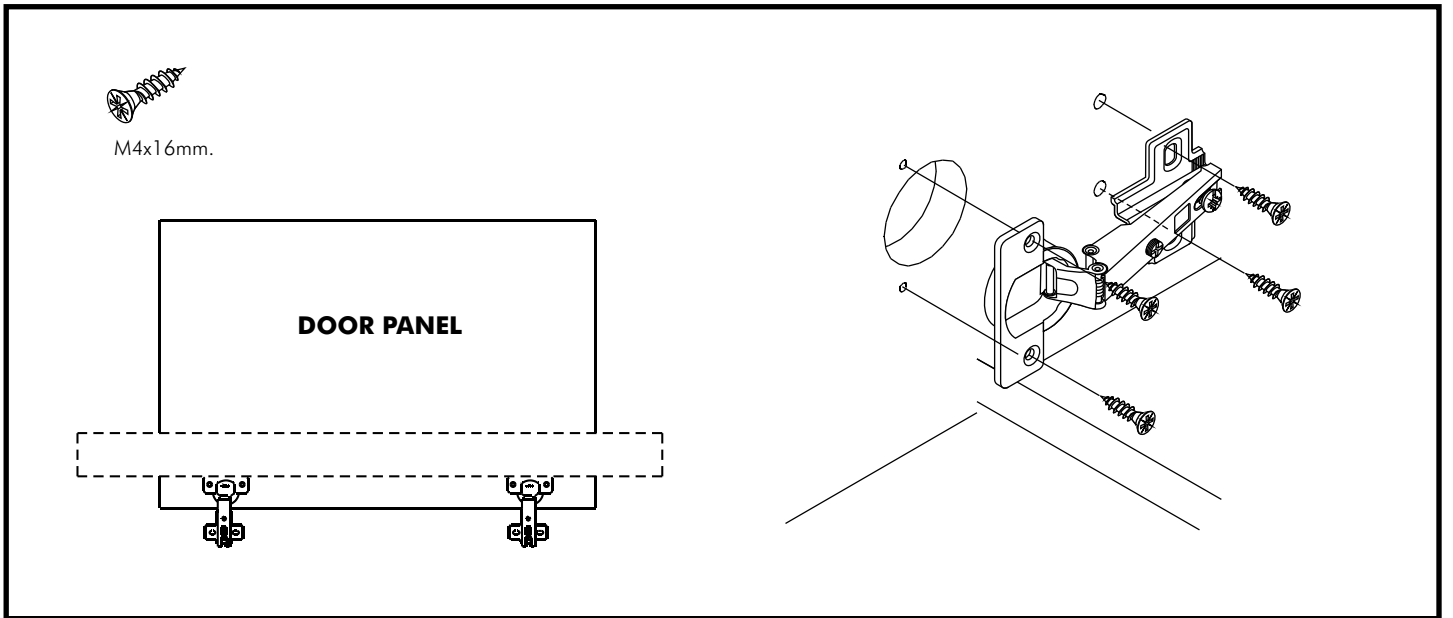

URBANO

Wall cabinet 160cm.

TYPE:LEFT

TYPE:RIGHT

CONNECT SYSTEM

HARDWARE

-BODY SET

X 8

X 8

(8x35)

X 8

X 12

X 2

M4x50mm.

X 16

M4x25mm.

X 5

M4x30mm.

X 8

X 8

X 4

X 11

-DOOR SET

X 6

M4x16mm.

X 24

X 6

1.

2.

3.

4.

5.