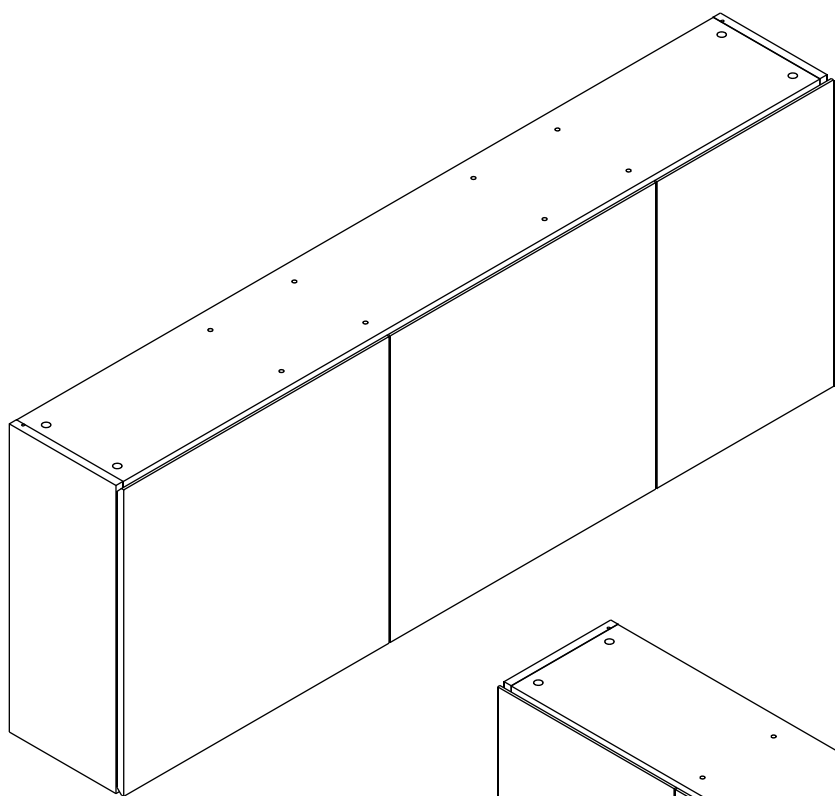

URBANO

Wall cabinet 160cm.

TYPE:LEFT

TYPE:RIGHT

CONNECT SYSTEM

HARDWARE

-BODY SET

X 8

X 8

(8x35)

X 8

X 12

X 2

M4x50mm.

X 16

M4x25mm.

X 5

M4x30mm.

X 8

X 8

X 4

X 11

-DOOR SET

X 6

M4x16mm.

X 24

X 6

1.

2.

3.

4.

5.