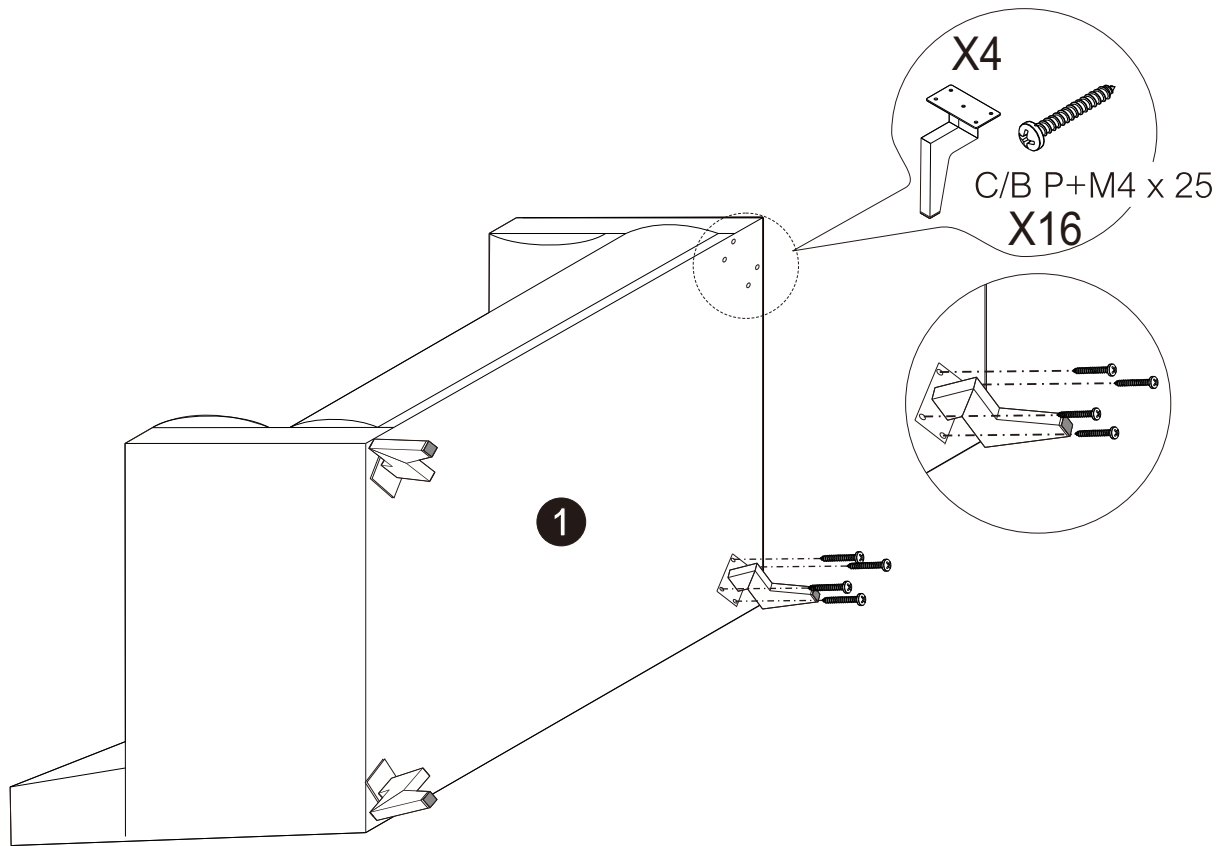

KURT

Sofa 2/S

HARDWARE

x 4

M4 x 25

x 16

1.

2.