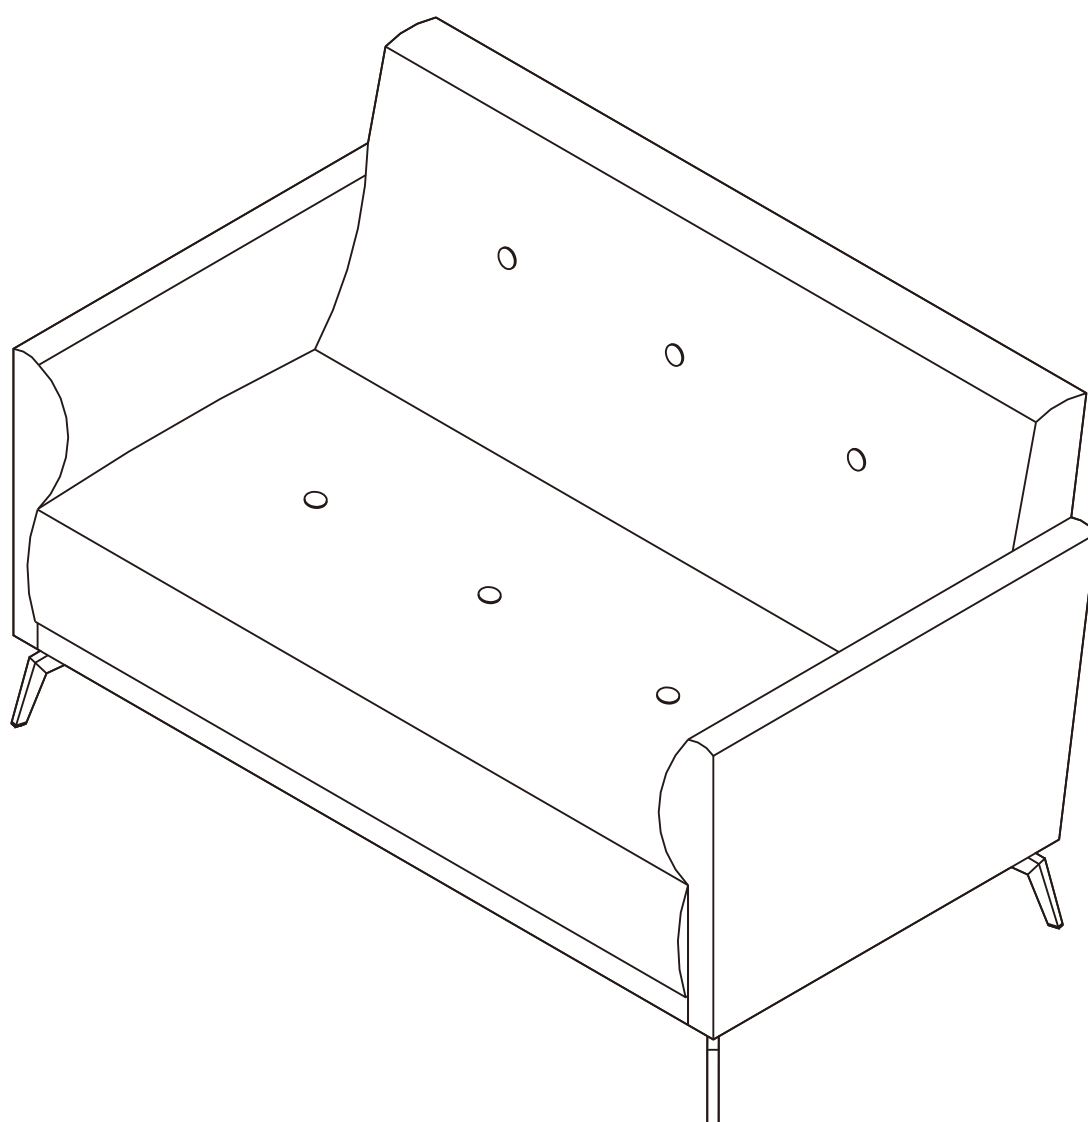

KURT

Sofa 2/S

HARDWARE

x 4

M4 x 25

x 16

1.

2.