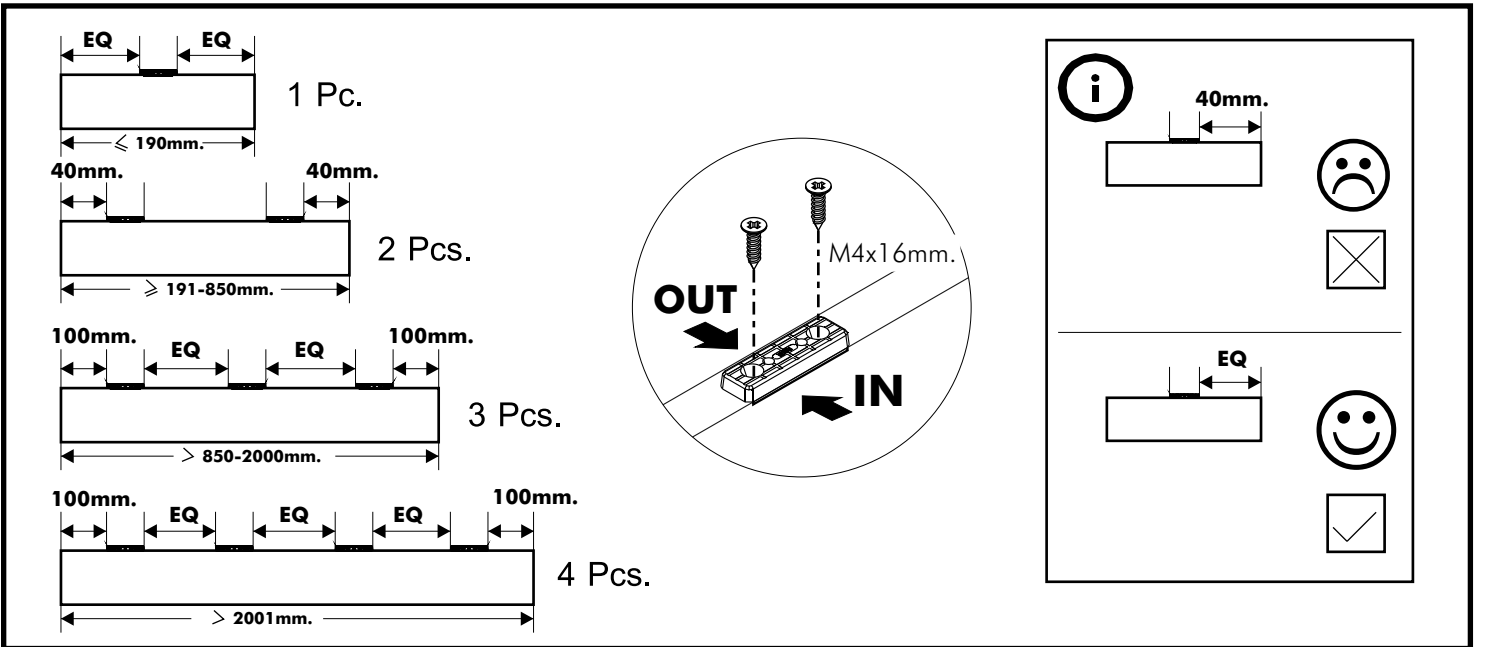

RODEO

Multipurpose Shelf 150cm

CONNECT SYSTEM

HARDWARE

-BODY SET

x 20

x 20

(M5.5x50)

x 6

(6x35)

x 47

(M5.5x38)

x 7

x 7

x 14

M4x16mm.

x 16

x 8

M4x16mm.

x 1

M5x50mm.

x 1

x 1

1.