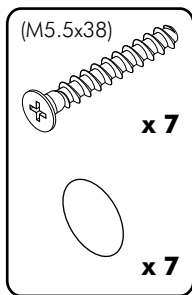

RODEO

Multipurpose Shelf 150cm

CONNECT SYSTEM

HARDWARE

-BODY SET

x 20

x 20

(M5.5x50)

x 6

(6x35)

x 47

(M5.5x38)

x 7

x 7

x 14

M4x16mm.

x 16

x 8

M4x16mm.

x 1

M5x50mm.

x 1

x 1

1.

2.

3.

4.

5.

6.