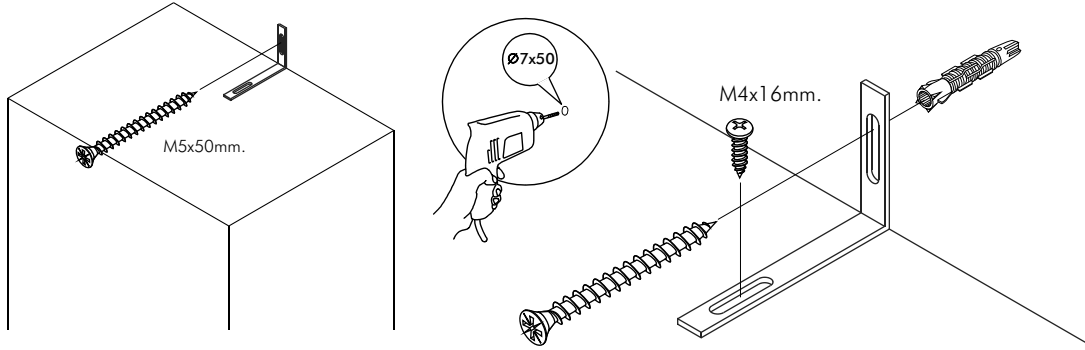

RODEO

Multipurpose Shelf 150cm

CONNECT SYSTEM

HARDWARE

-BODY SET

x 20

x 20

(M5.5x50)

x 6

(6x35)

x 47

(M5.5x38)

x 7

x 7

x 14

M4x16mm.

x 16

x 8

M4x16mm.

x 1

M5x50mm.

x 1

x 1

1.