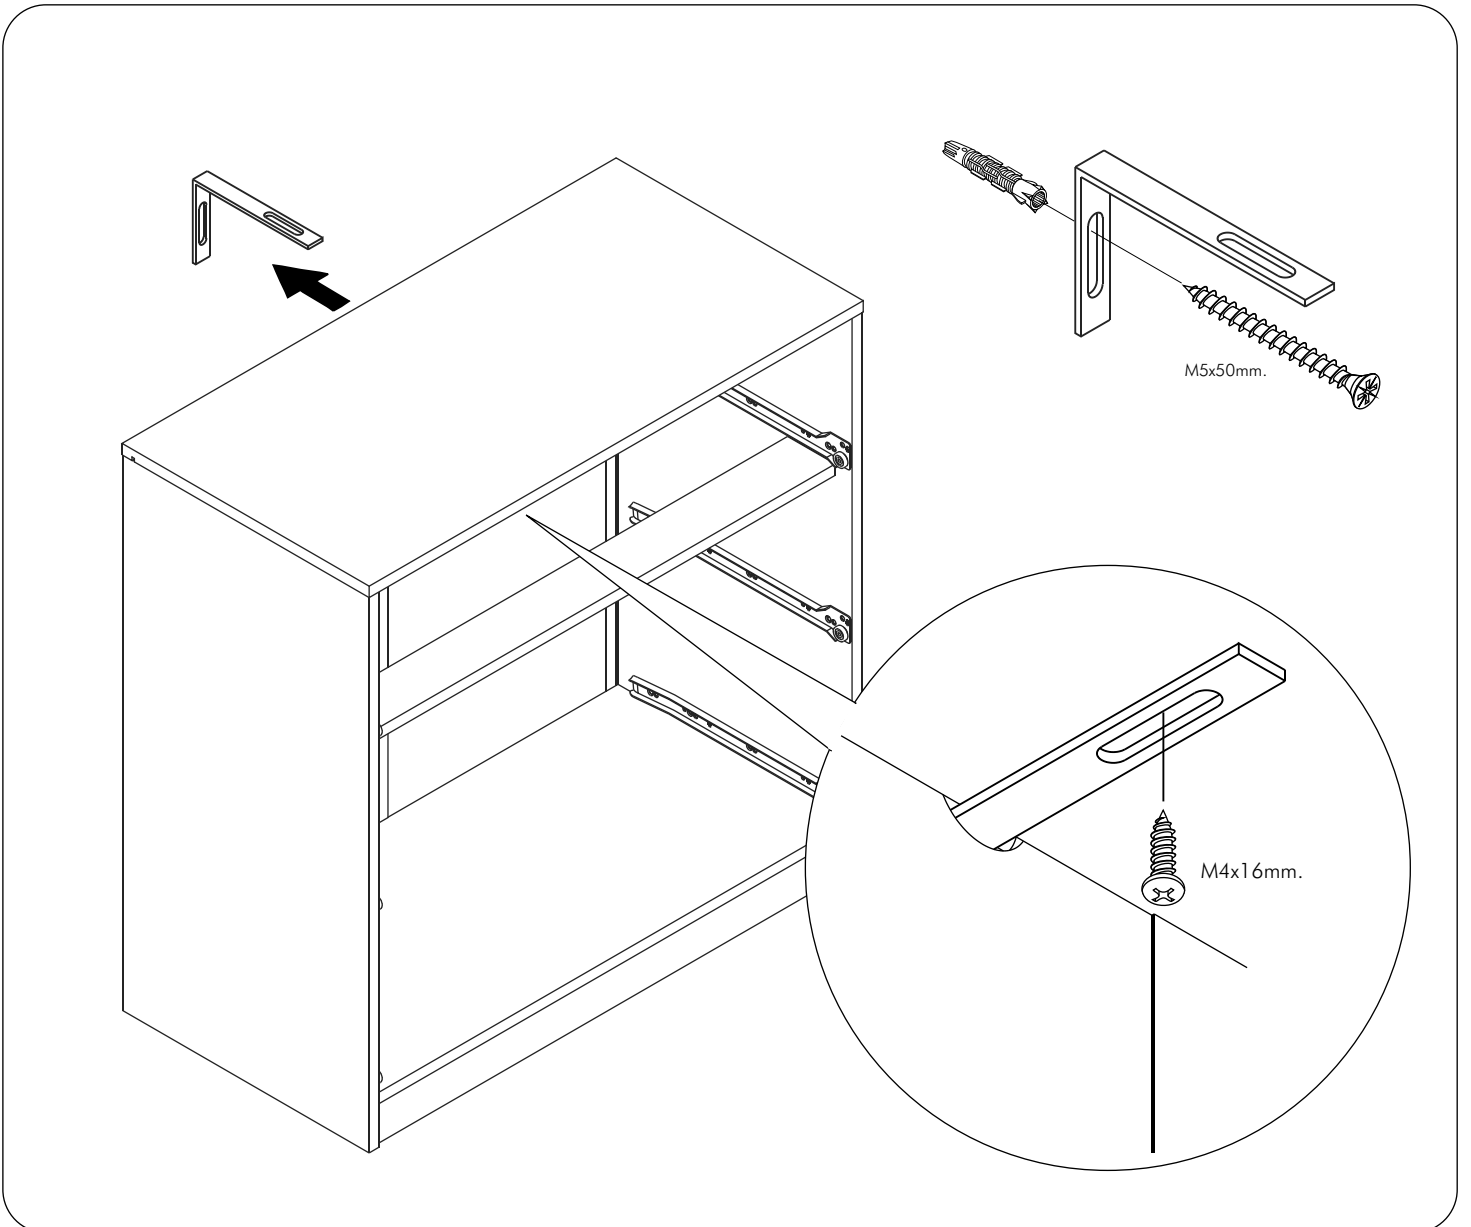

RODEO

Multipurpose Shelf 150cm

CONNECT SYSTEM

HARDWARE

-BODY SET

x 20

x 20

(M5.5x50)

x 6

(6x35)

x 47

(M5.5x38)

x 7

x 7

x 14

M4x16mm.

x 16

x 8

M4x16mm.

x 1

M5x50mm.

x 1

x 1

1.