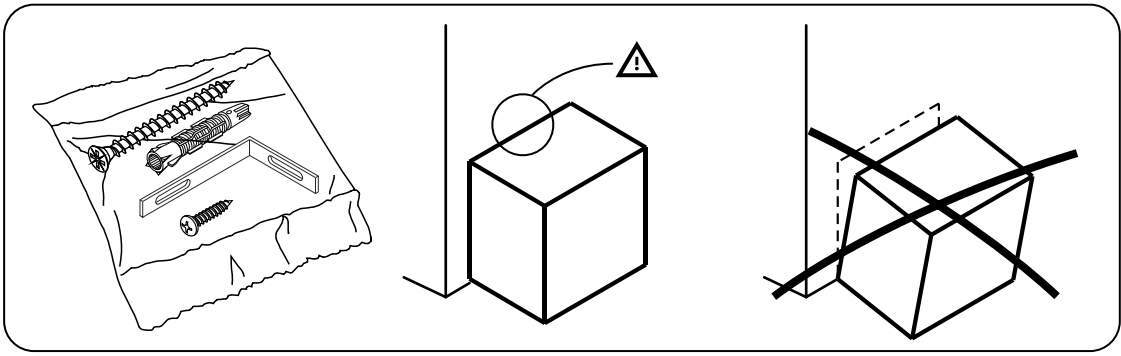

RODEO

Multipurpose Shelf 150cm

CONNECT SYSTEM

HARDWARE

-BODY SET

x 20

x 20

(M5.5x50)

x 6

(6x35)

x 47

(M5.5x38)

x 7

x 7

x 14

M4x16mm.

x 16

x 8

M4x16mm.

x 1

M5x50mm.

x 1

x 1

1.