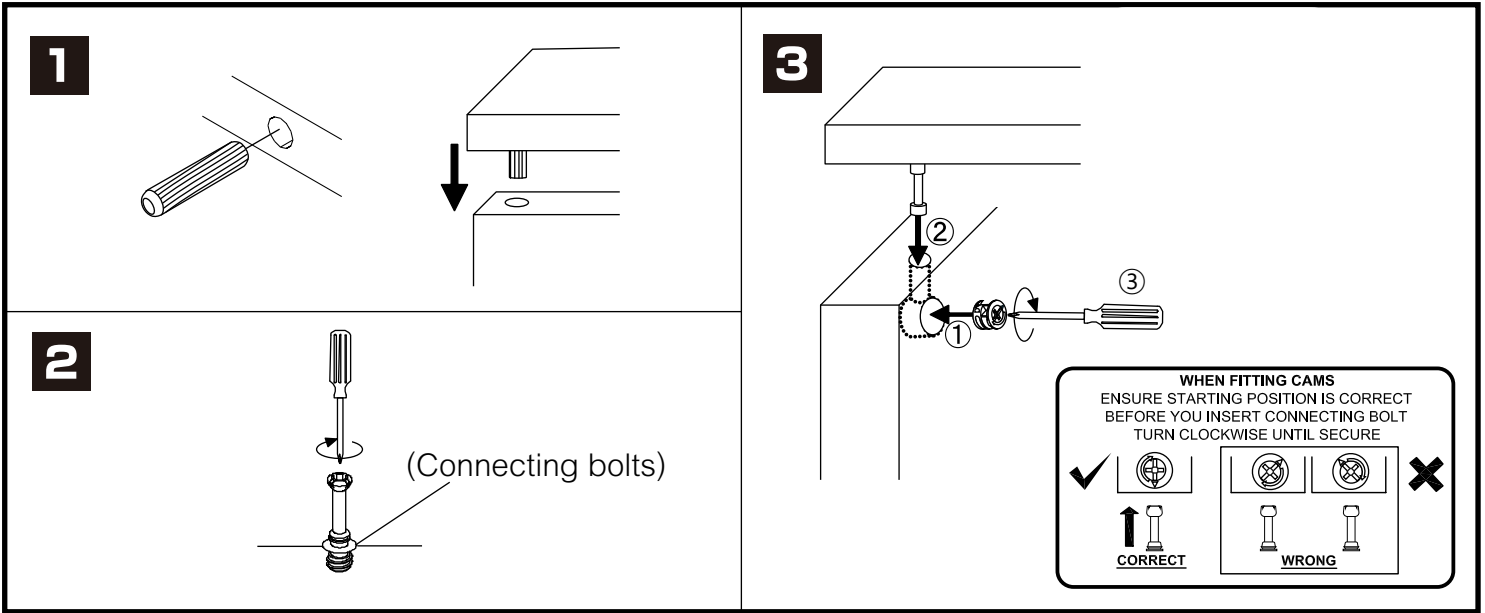

RODEO

Multipurpose Shelf 150cm

CONNECT SYSTEM

HARDWARE

-BODY SET

x 20

x 20

(M5.5x50)

x 6

(6x35)

x 47

(M5.5x38)

x 7

x 7

x 14

M4x16mm.

x 16

x 8

M4x16mm.

x 1

M5x50mm.

x 1

x 1

1.