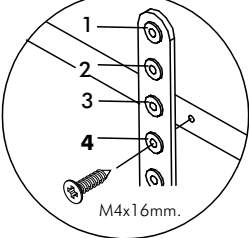

GRUFF

Show cabinet 150 cm.

CONNECT SYSTEM

HARDWARE

-BODY SET

X8

#16mm.

X8

#8x35

X16

M5x14(TW)

X40

#M4x30(F)

X8

#M4x40(F)

X12

X2

X2

#M4.5x60(F)

X2

X12

X8

1.

NOTE: Do not over tighten cam screws.

M6x13

x20

x20

TFL4 M6x13

2.

NOTE: Do not over tighten cam screws.

M6x13

x20