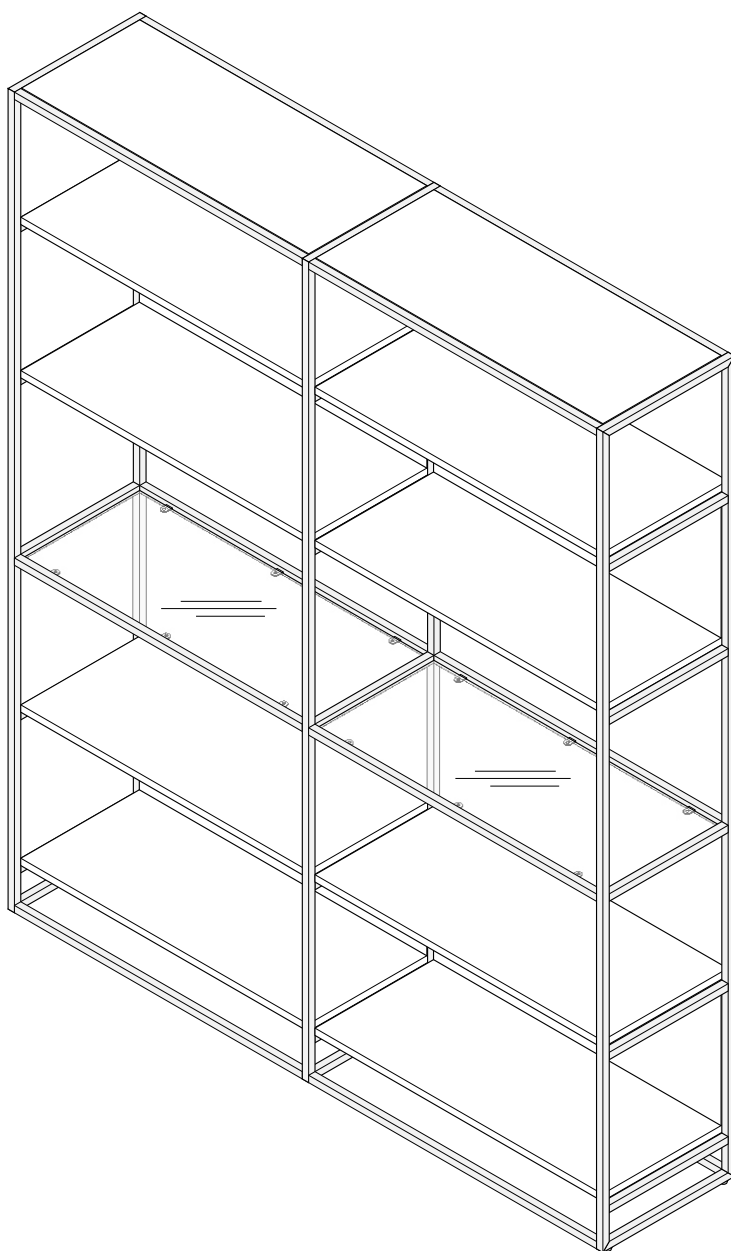

GRUFF

Show cabinet 150 cm.

CONNECT SYSTEM

HARDWARE

-BODY SET

X8

#16mm.

X8

#8x35

X16

M5x14(TW)

X40

#M4x30(F)

X8

#M4x40(F)

X12

#M4x16(F)

X2

TFL4 M6x13

X40

X40

#M4

X1

X6