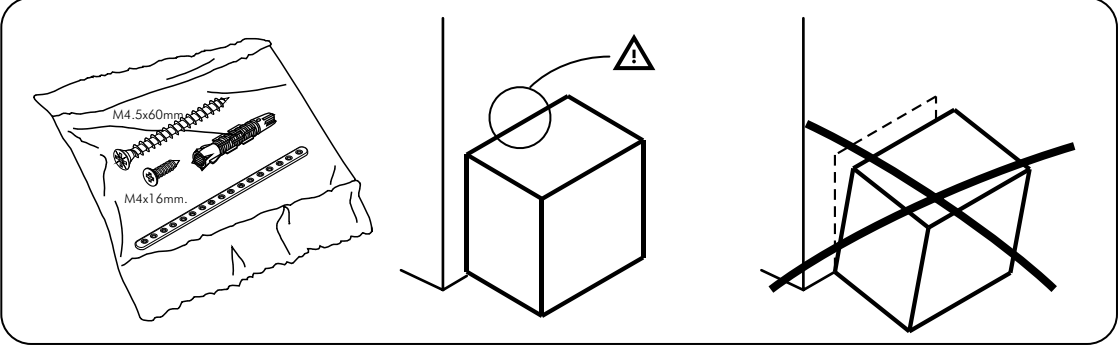

GRUFF

Show cabinet 150 cm.

CONNECT SYSTEM

HARDWARE

-BODY SET

X8

#16mm.

X8

#8x35

X16

M5x14(TW)

X40

#M4x30(F)

X8

#M4x40(F)

X12