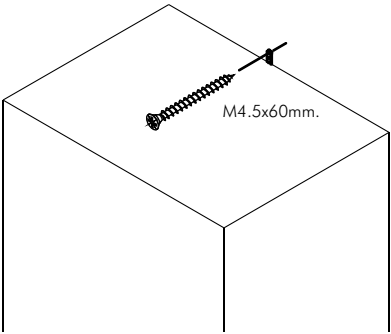

GRUFF

Show cabinet 150 cm.

CONNECT SYSTEM

HARDWARE

-BODY SET

X8

#16mm.

X8

#8x35

X16

M5x14(TW)

X40

#M4x30(F)

X8

#M4x40(F)

X12

X2

X2

#M4.5x60(F)

X2

X12

X8

1.

NOTE: Do not over tighten cam screws.

M6x13

x20

x20

TFL4 M6x13

2.

NOTE: Do not over tighten cam screws.

M6x13

x20