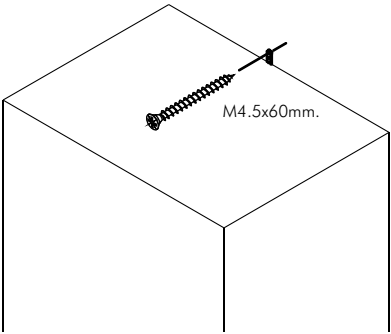

GRUFF

Show cabinet 50 cm.

CONNECT SYSTEM

HARDWARE

-BODY SET

M5x14(TW)

X20

#M4x30(F)

X4

#8x35

X8

TFL4 M6x13

X20

X20

#M4x16(F)

X1

X1

X1

#M4.5x60(F)

X1

#M4

X1

X4

X4