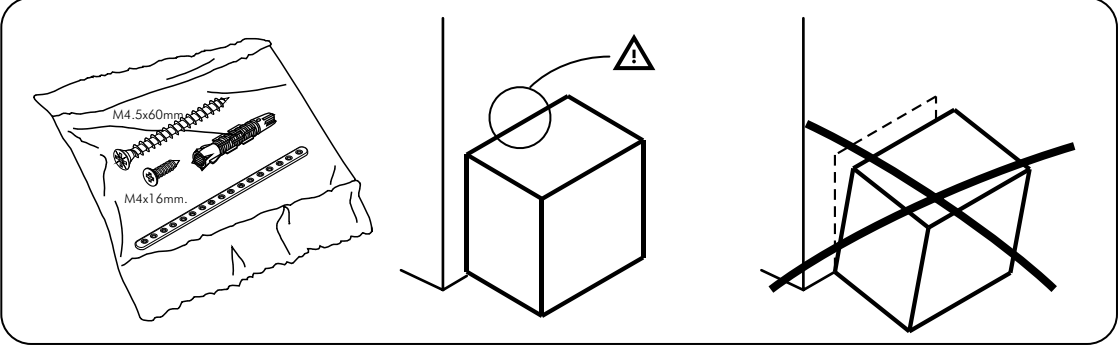

GRUFF

Show cabinet 50 cm.

CONNECT SYSTEM

HARDWARE

-BODY SET

M5x14(TW)

X20

#M4x30(F)

X4

#8x35

X8

TFL4 M6x13

X20

X20

#M4x16(F)

X1