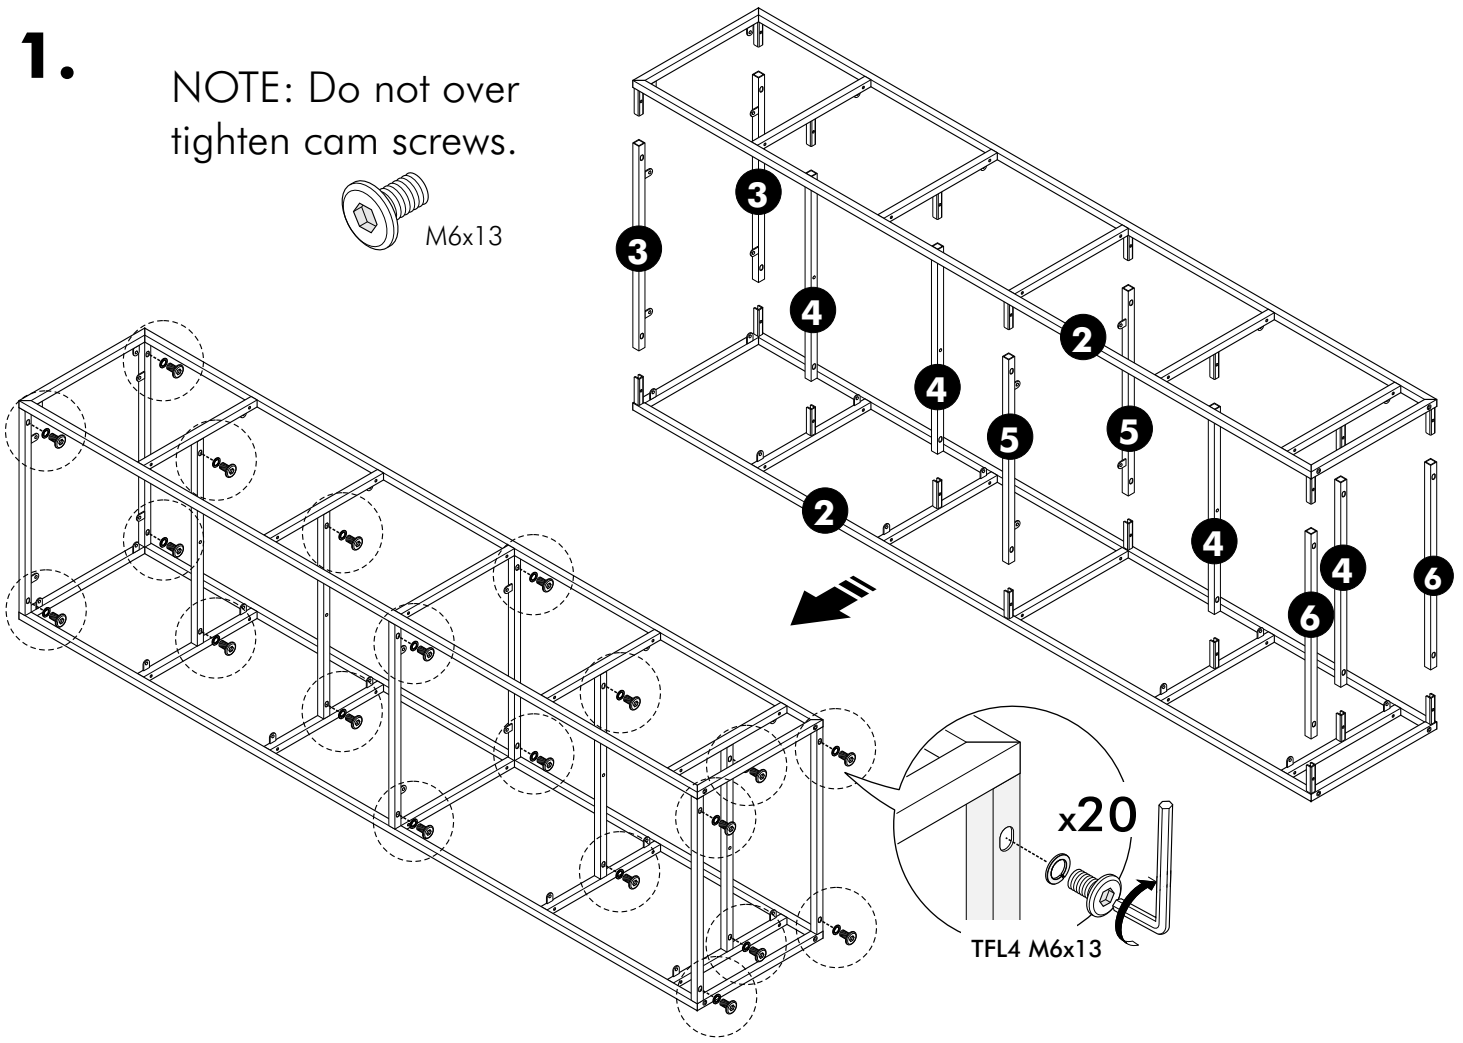

1.

NOTE: Do not over tighten cam screws.