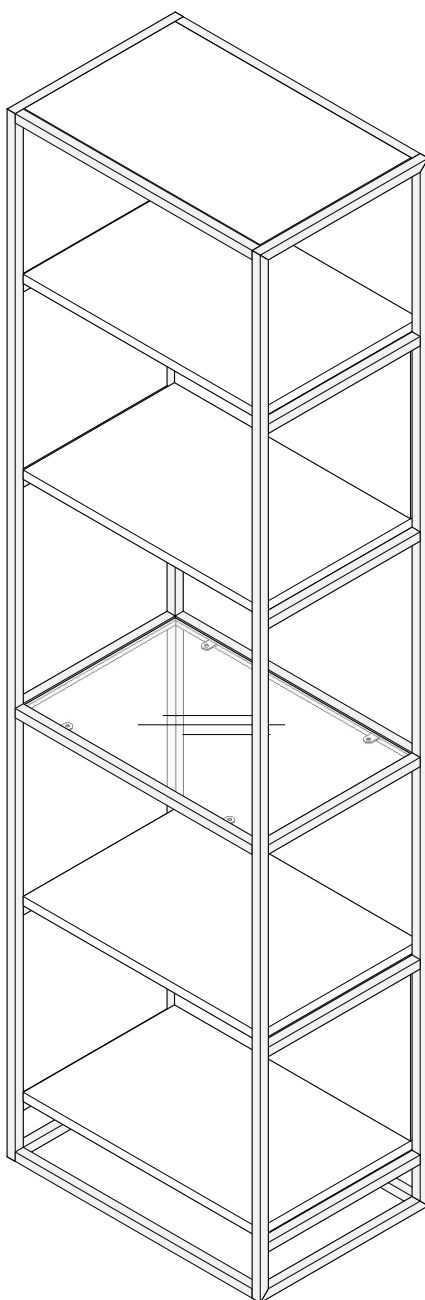

GRUFF

Show cabinet 50 cm.

CONNECT SYSTEM

HARDWARE

-BODY SET

M5x14(TW)

X20

#M4x30(F)

X4

#8x35

X8

TFL4 M6x13

X20

X20

#M4x16(F)

X1

X1

X1

#M4.5x60(F)

X1

#M4

X1

X4

X4