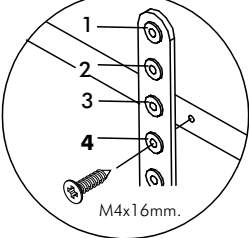

GRUFF

Show cabinet 50 cm.

CONNECT SYSTEM

HARDWARE

-BODY SET

M5x14(TW)

X20

#M4x30(F)

X4

#8x35

X8

TFL4 M6x13

X20

X20

#M4x16(F)

X1

X1

X1

#M4.5x60(F)

X1

#M4

X1

X4

X4