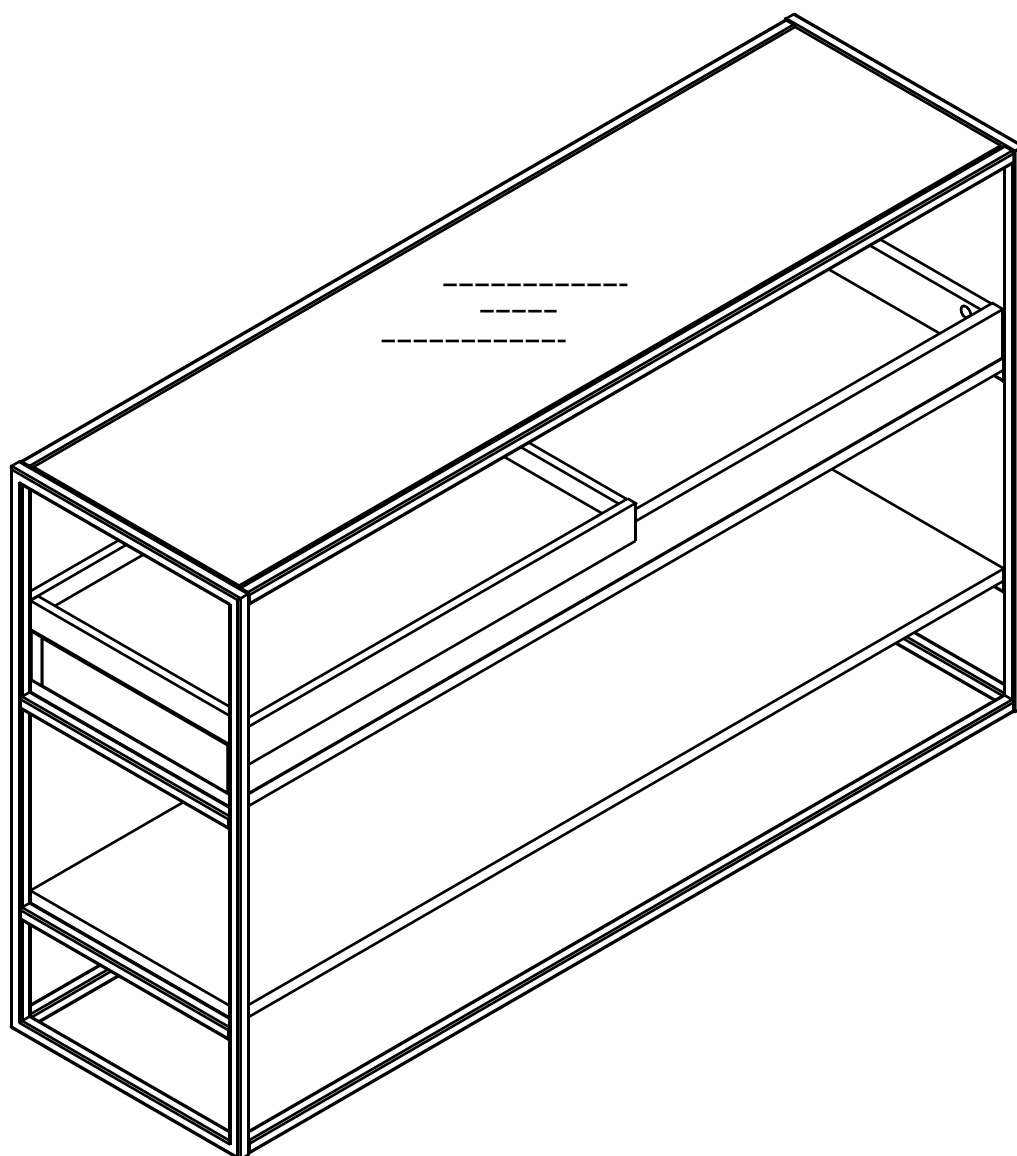

GRUFF

Glass console table

CONNECT SYSTEM

HARDWARE

-BODY SET

x 14

x 6

x 8

x 20

x 12

x 14

x 14

x 4

x 12

x 12

x 6