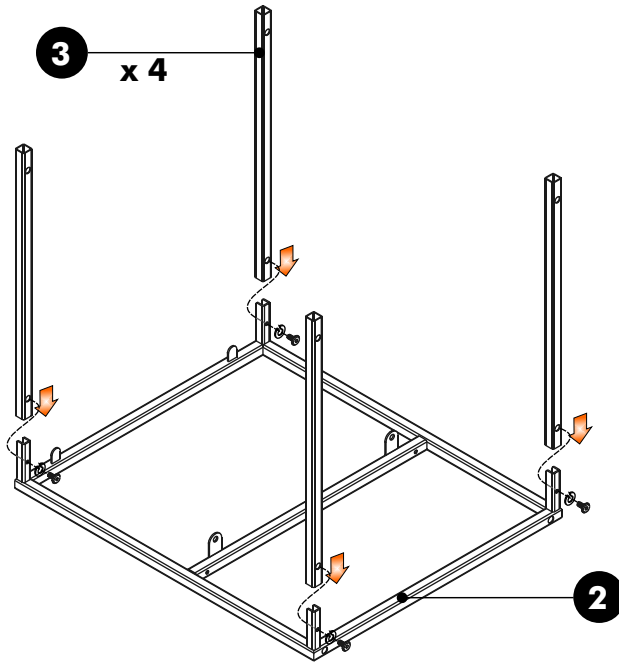

GRUFF

Glass side table 45cm.

CONNECT SYSTEM

HARDWARE

-BODY SET

X4

X4

#8x35

M4x40

X10

X1

M5x10.5

X8

1.

2.

3.