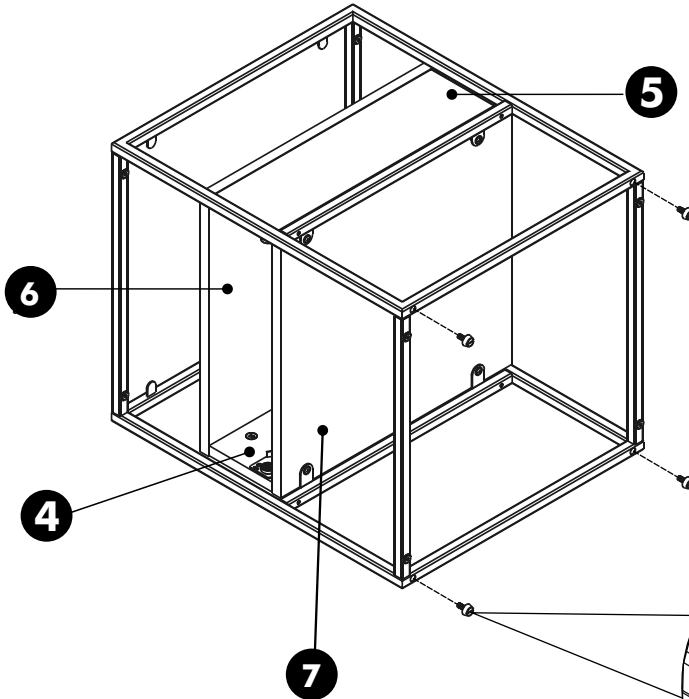

5.

NOTE: Do not over tighten cam screws.

6.

NOTE: retighten screw