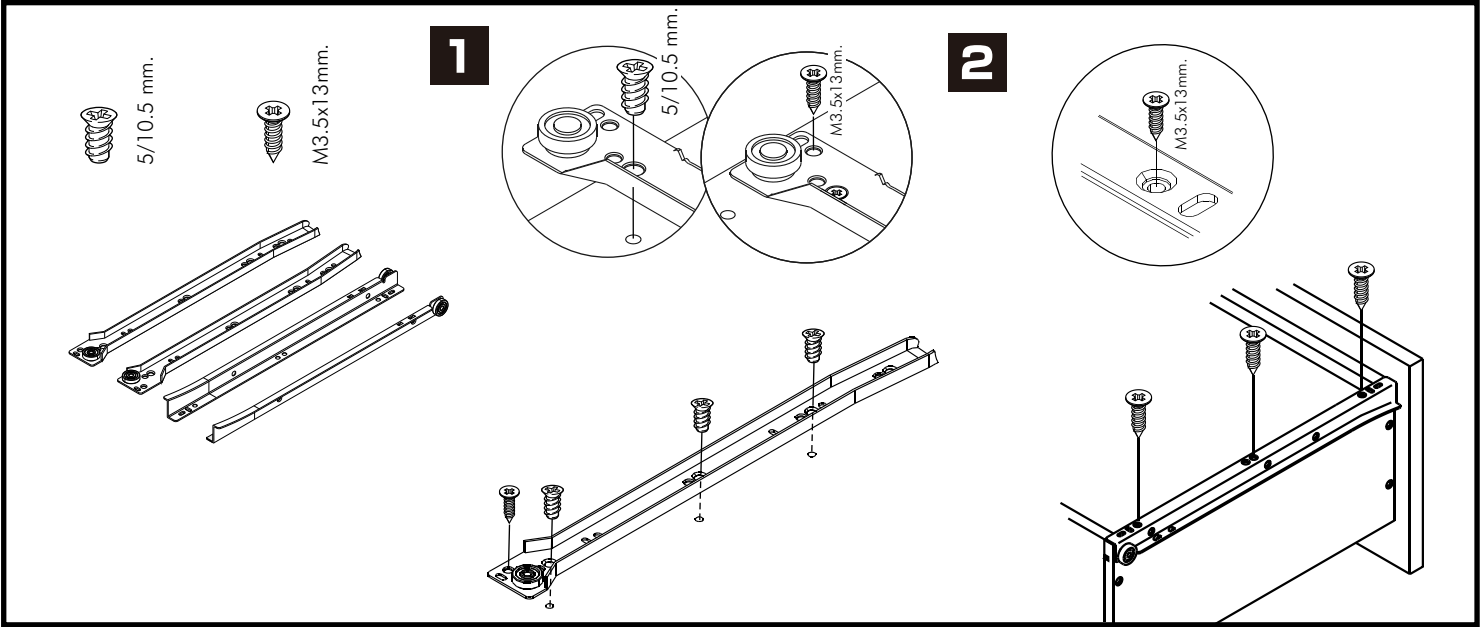

GRUFF

Glass side table 45cm.

CONNECT SYSTEM

HARDWARE

-BODY SET

X4

X4

#8x35

X8

X4

-DRAWER SET

X1

#TFL4 M6x23

X4

#F+M3.5x13

X8