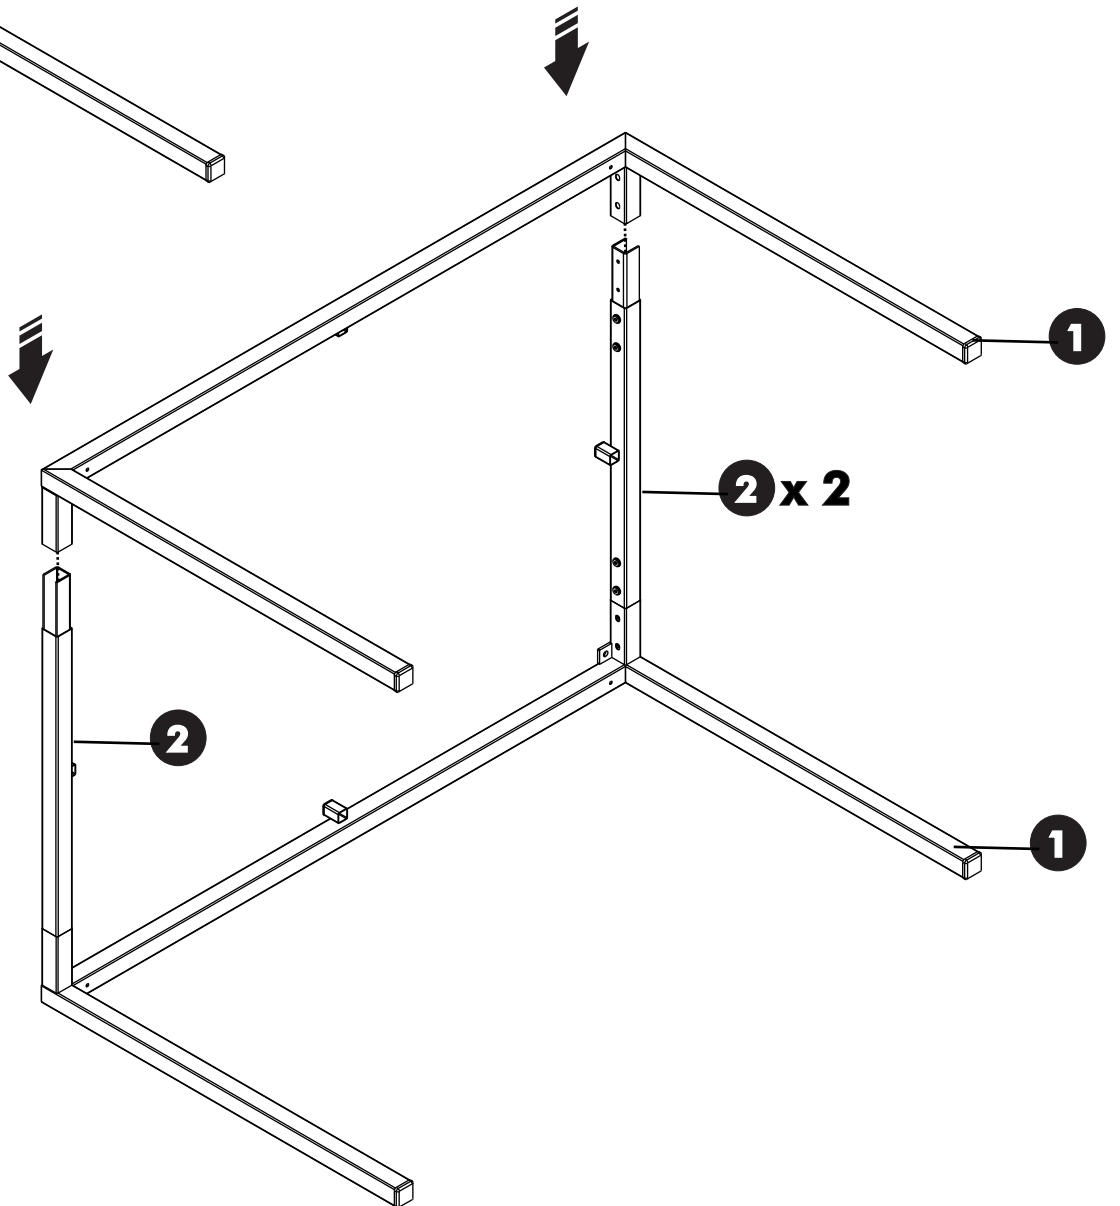

DANAIL/P

Dining Table /120

HARDWARE

M6x13mm.

x 12

#1/4"

x 8

x 4

x 4

#M4

x 1

1.

2.

3.

4.