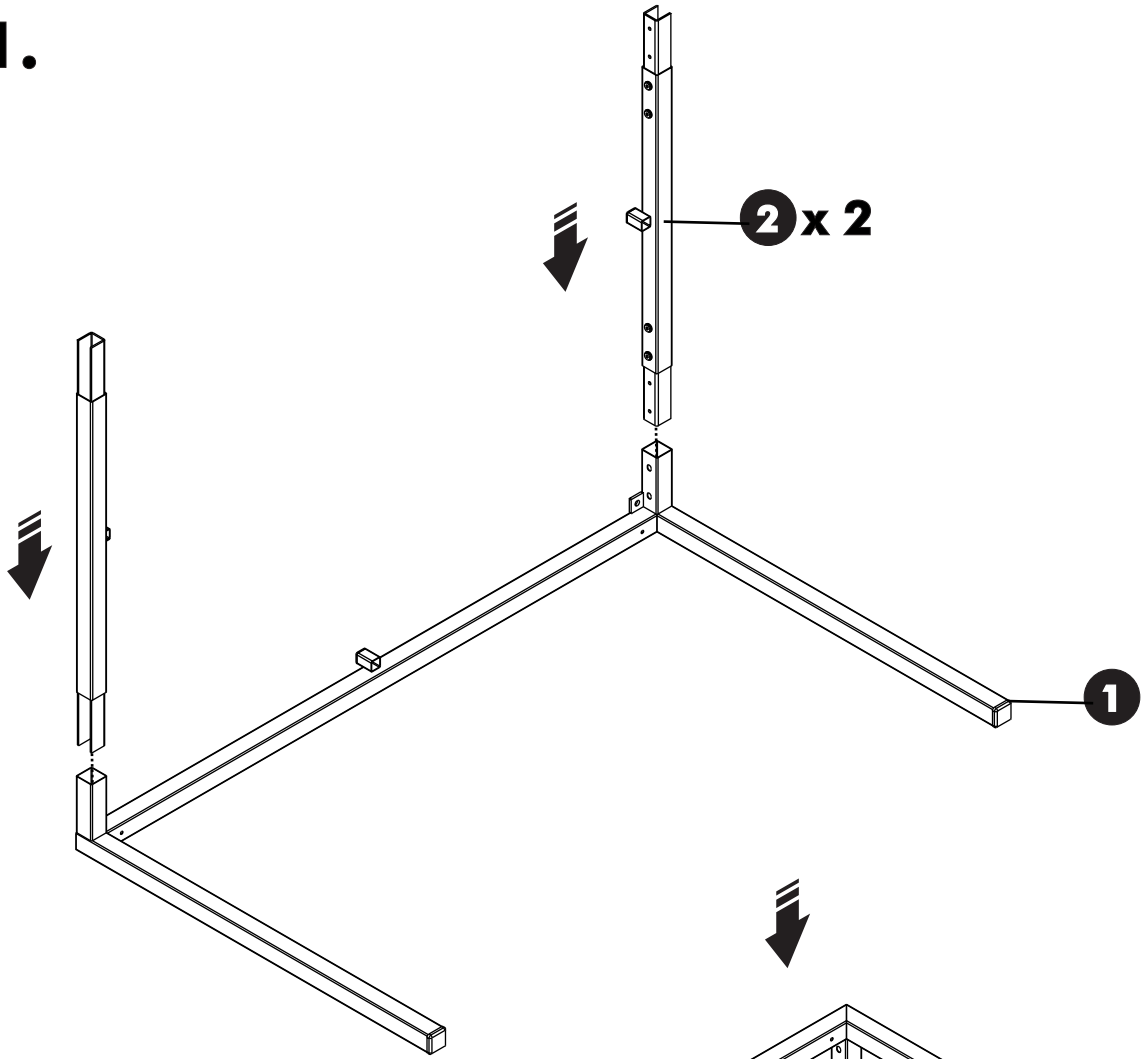

DANAIL/P

Dining Table /120

HARDWARE

M6x13mm.

x 12

#1/4"

x 8

x 4

x 4

#M4

x 1

1.

2.

3.

4.