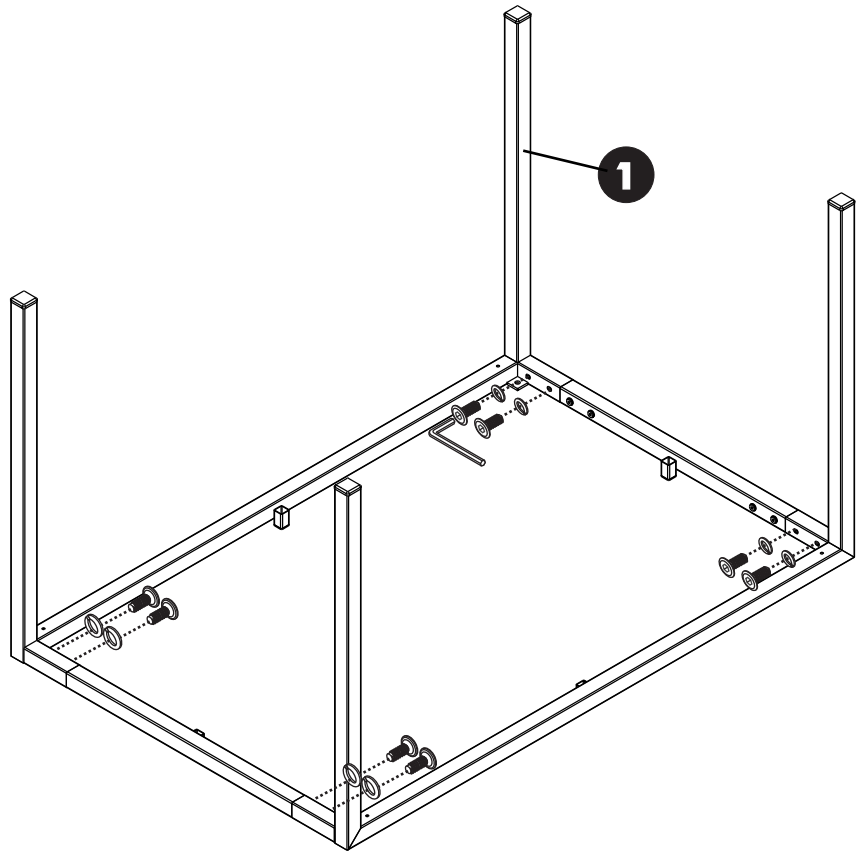

DANAIL/P

Dining Table /120

HARDWARE

M6x13mm.

x 12

#1/4"

x 8

x 4

x 4

#M4

x 1

1.

2.

3.

4.