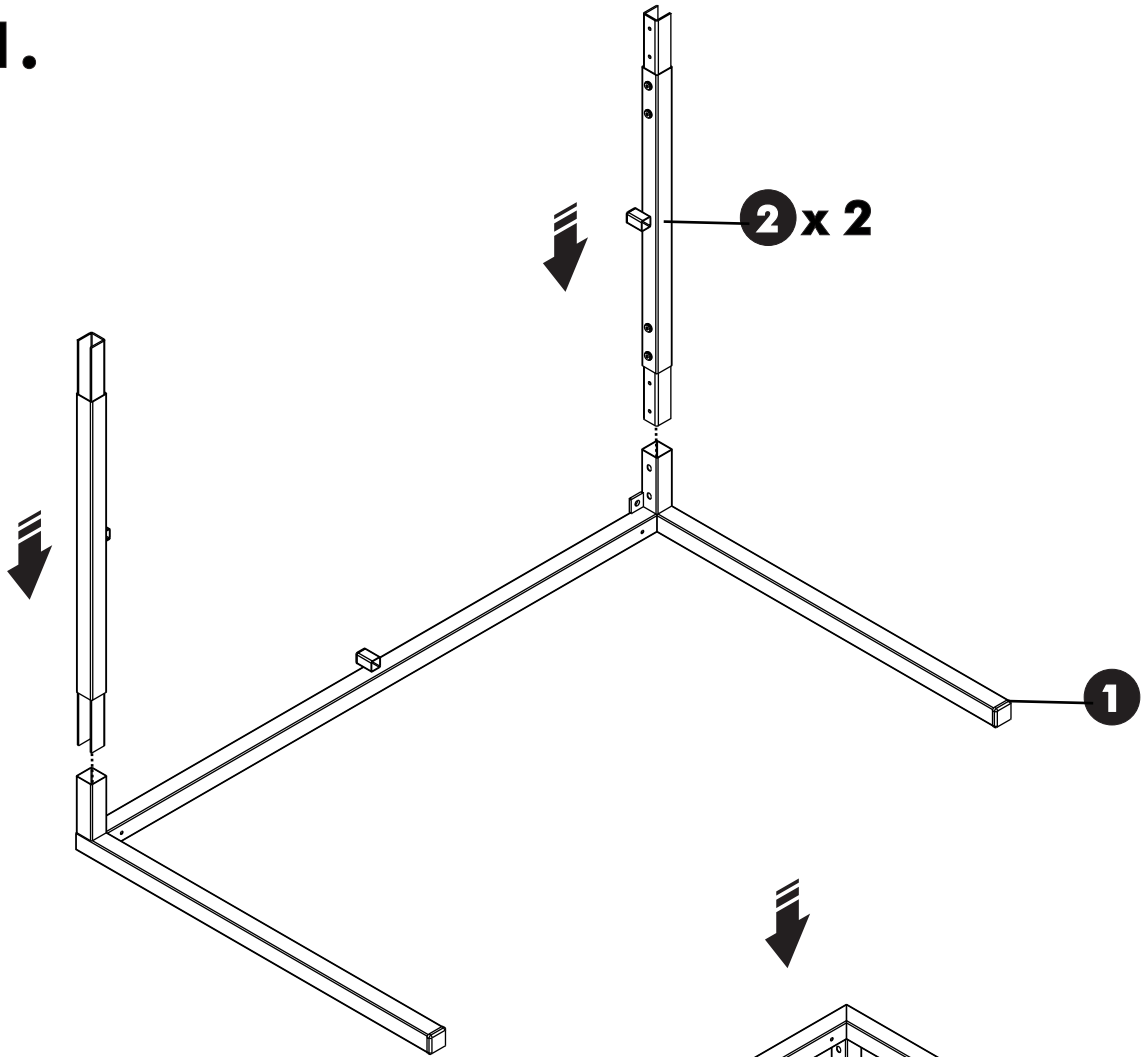

DANAIL/P

Dining Table /120

HARDWARE

M6x13mm.

x 12

#1/4"

x 8

x 4

x 4

#M4

x 1

1.

2.

3.

4.