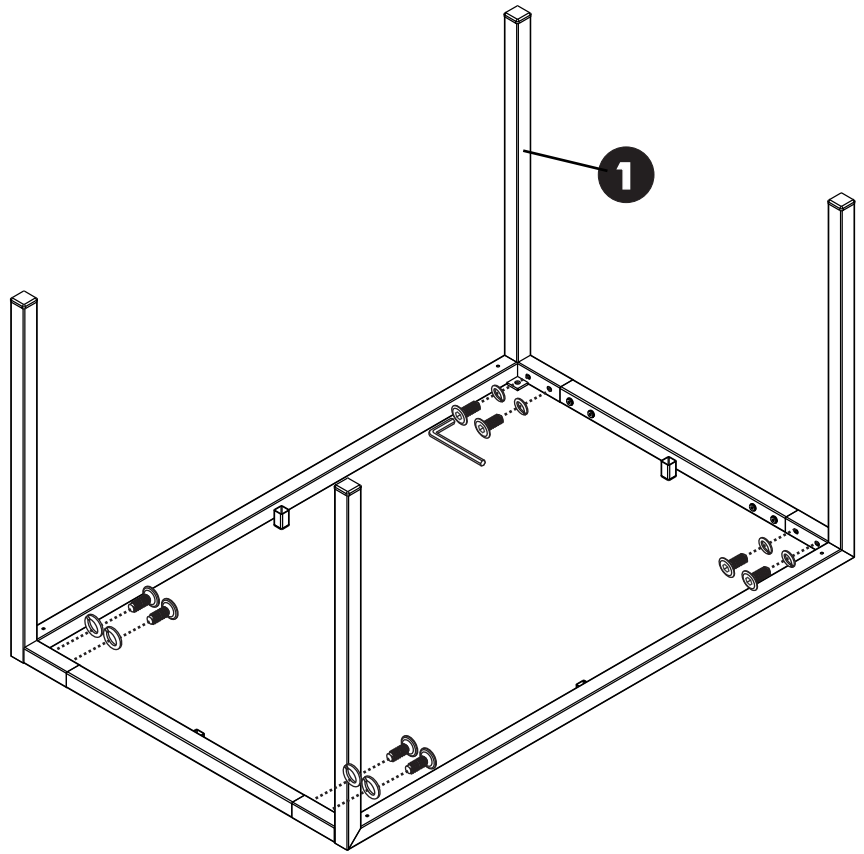

DANAIL/P

Dining Table /120

HARDWARE

M6x13mm.

x 12

#1/4"

x 8

x 4

x 4

#M4

x 1

1.

2.

3.

4.