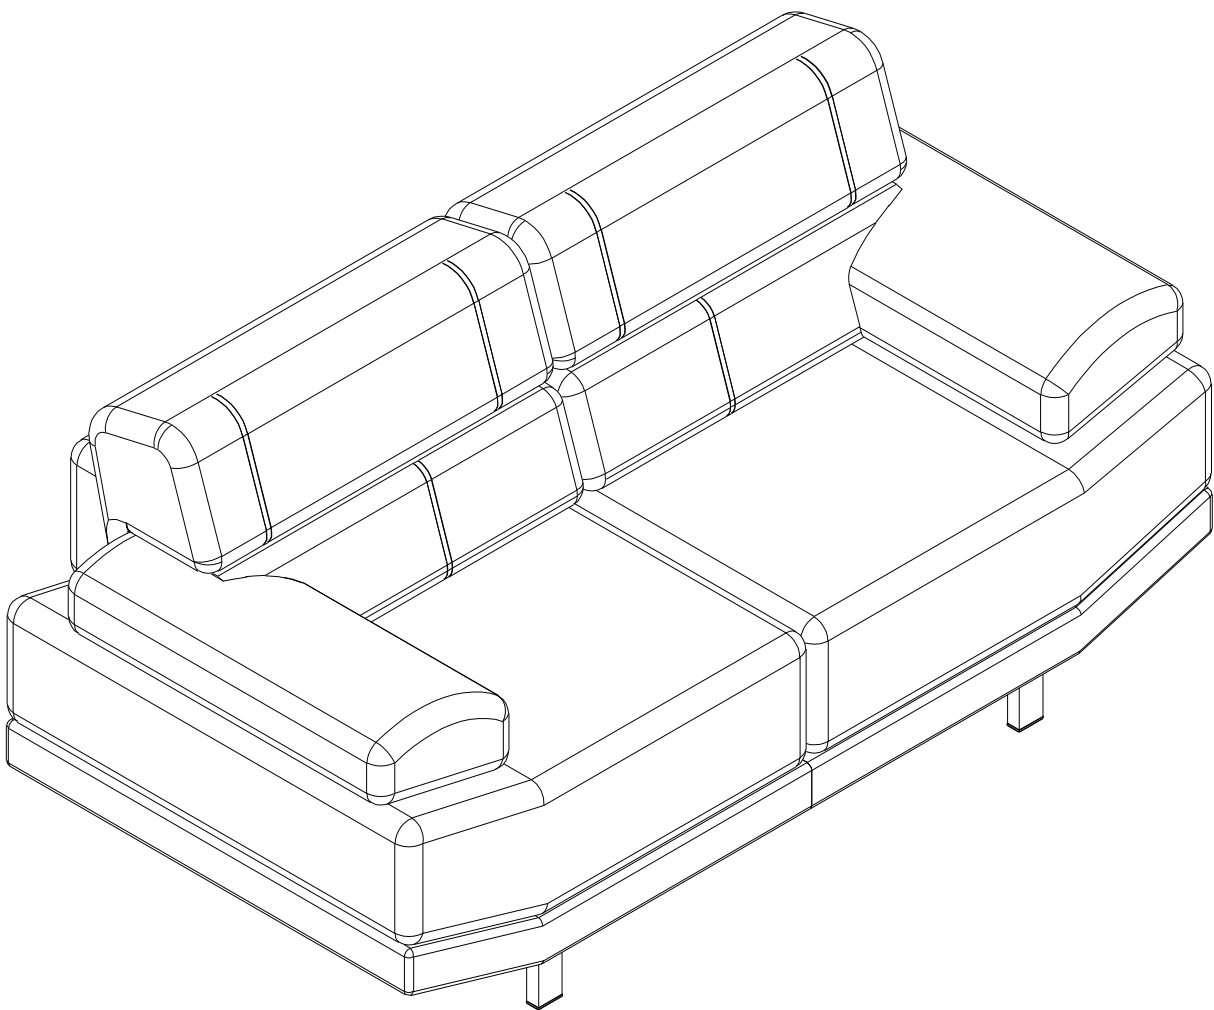

BECKY/L

Sofa 2/S

HARDWARE

#P+M4x35

X 20

X 4

X 1

#P+M4x35..x20