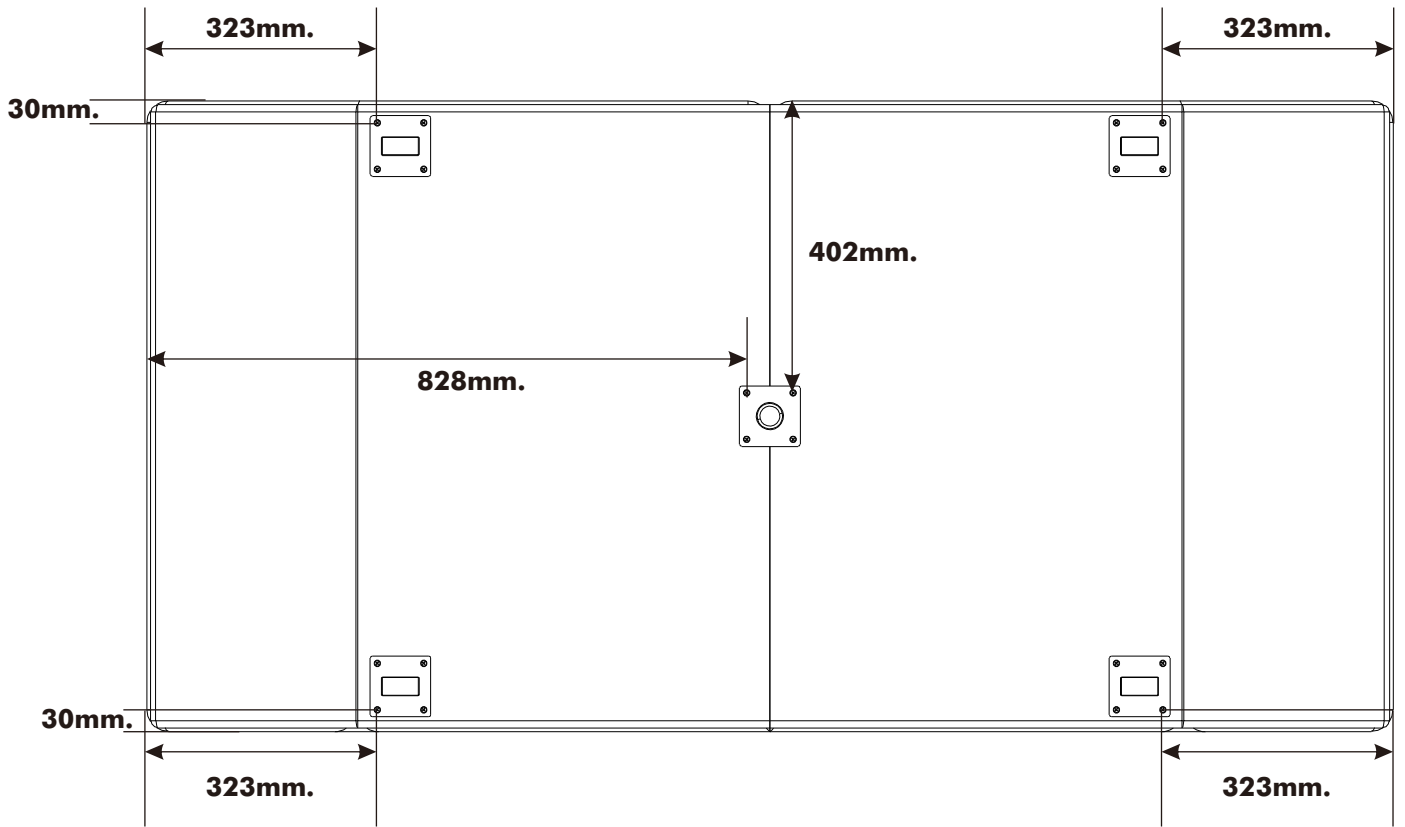

BECKY/L

Sofa 2/S

HARDWARE

#P+M4x35

X 20

X 4

X 1

#P+M4x35..x20