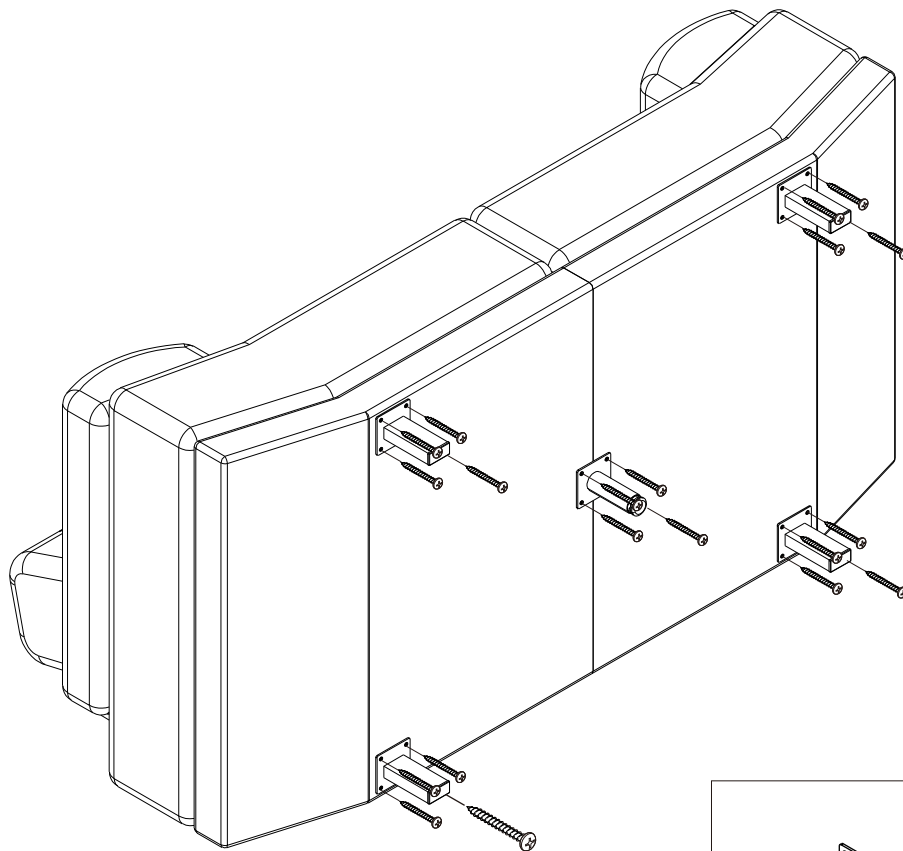

BECKY/L

Sofa 2/S

HARDWARE

#P+M4x35

X 20

X 4

X 1

#P+M4x35..x20