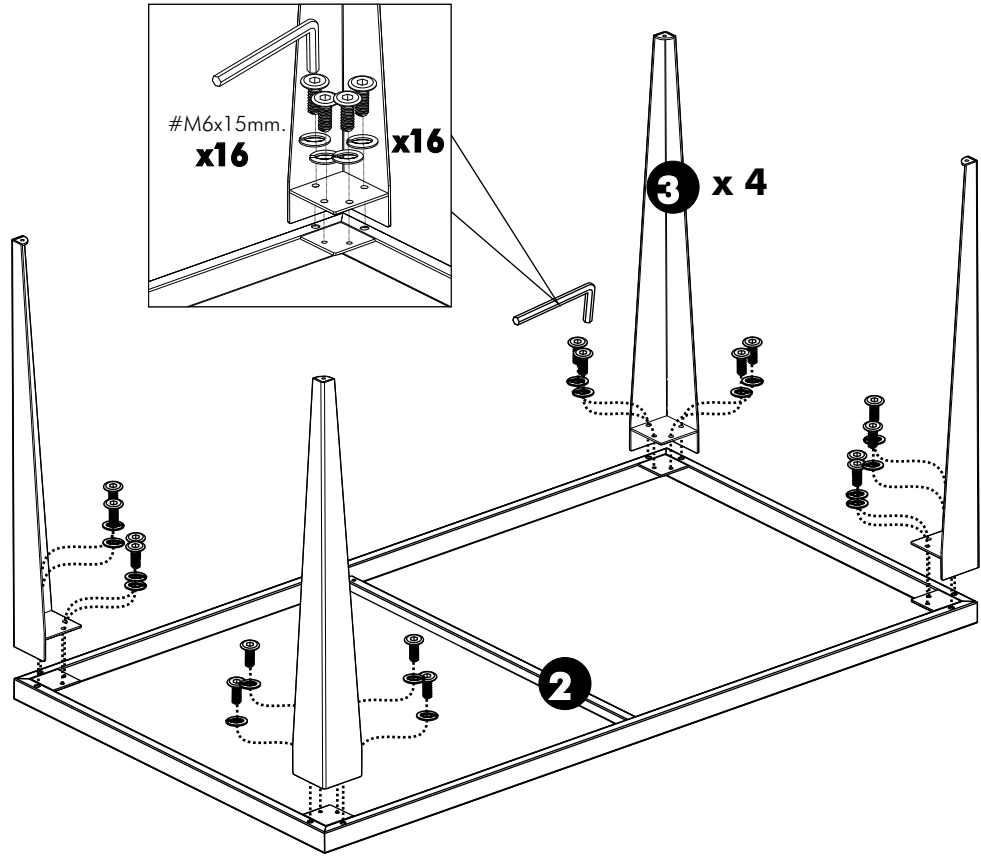

CALIO

Dining Table

HARDWARE

#M6x15mm.

x 16

#1/4"

x 16

x 4

x 7

#M4

x 1

ASSEMBLY

1.

2.

3.