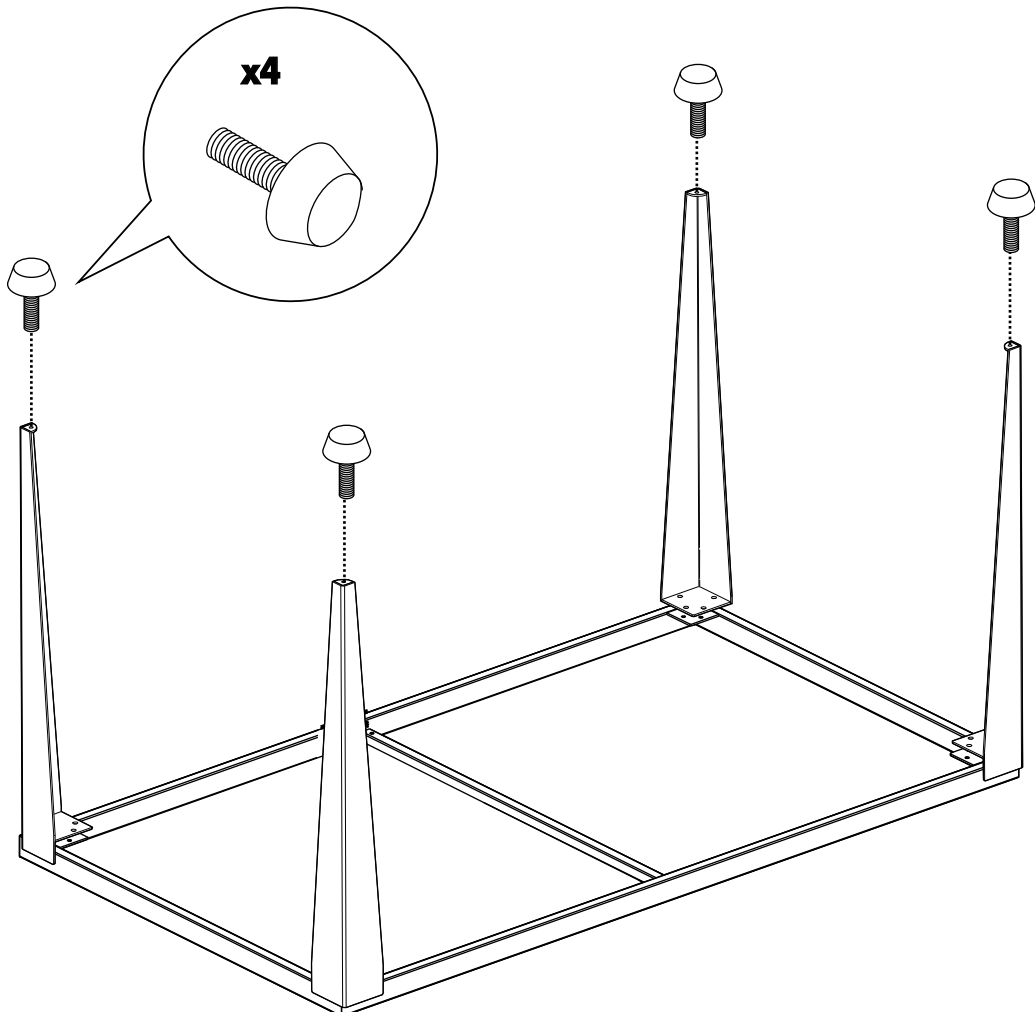

CALIO

Dining Table

HARDWARE

#M6x15mm.

x 16

#1/4"

x 16

x 4

x 7

#M4

x 1

ASSEMBLY

1.

2.

3.