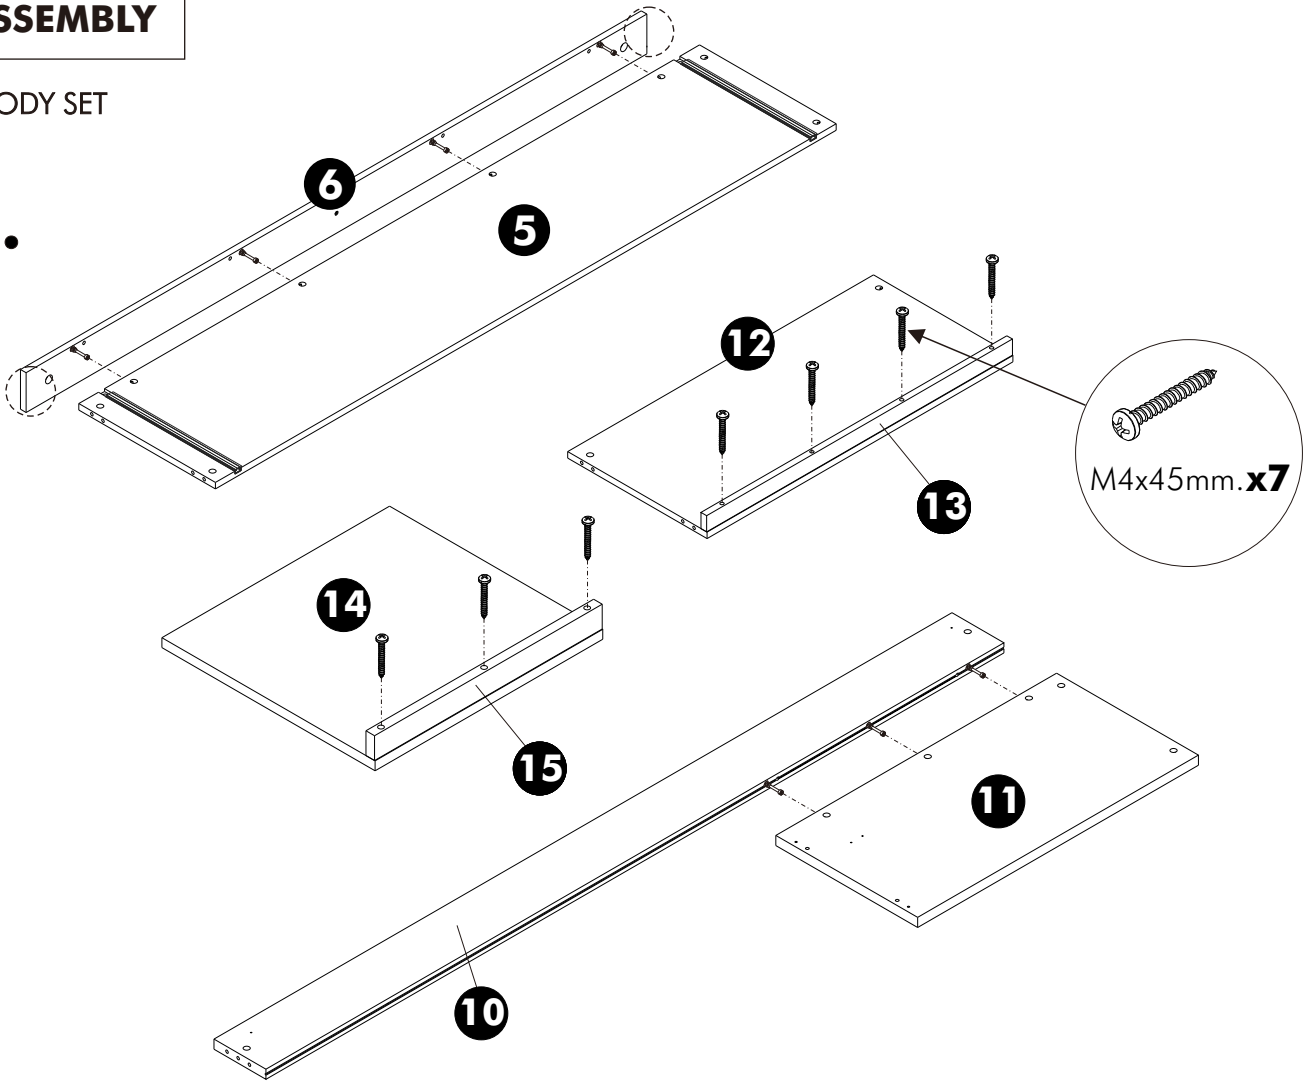

## -DOOR SET

Full overlay

**x 8**

Half overlay

**x 4**

M4x16mm.

**x 72**

**x 6**

M3.5x13mm.

**x 6**

**x 2**

# ASSEMBLY

-BODY SET

1.

2.

**3.**

**4.**

**5.**

**6.**