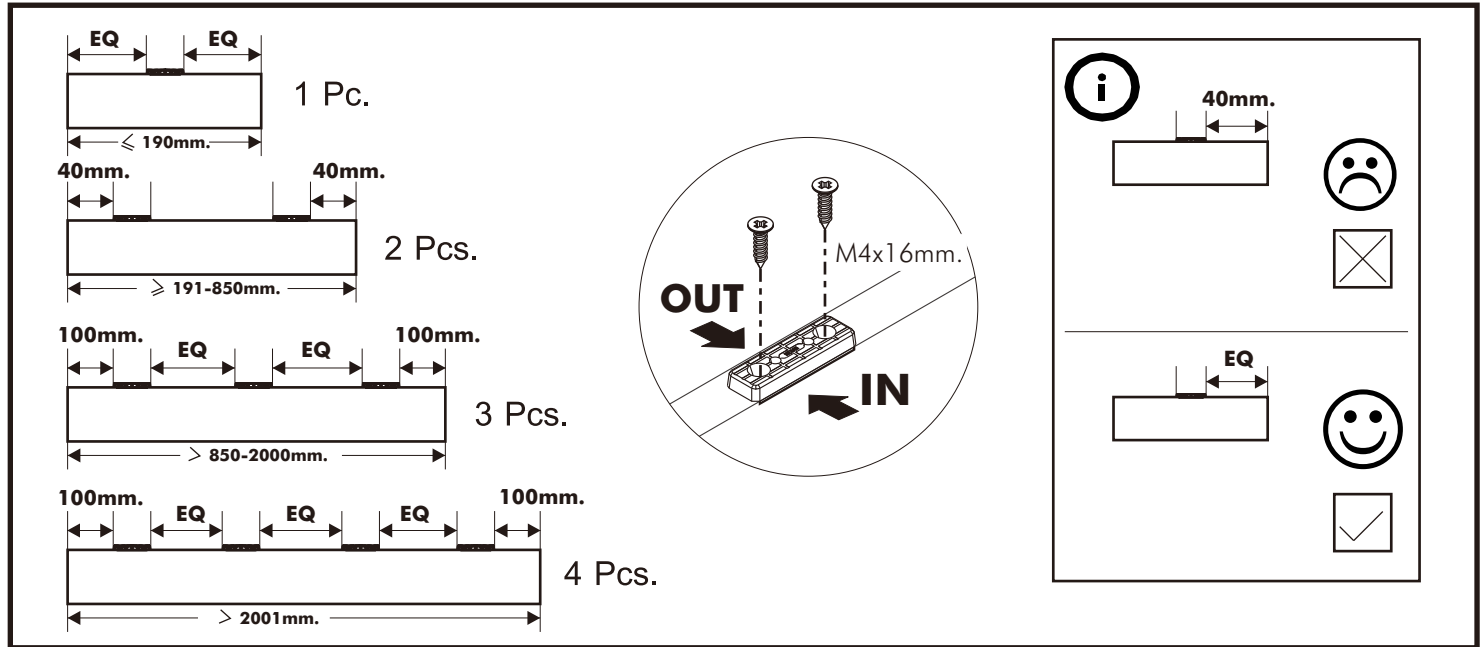

CONNECT SYSTEM