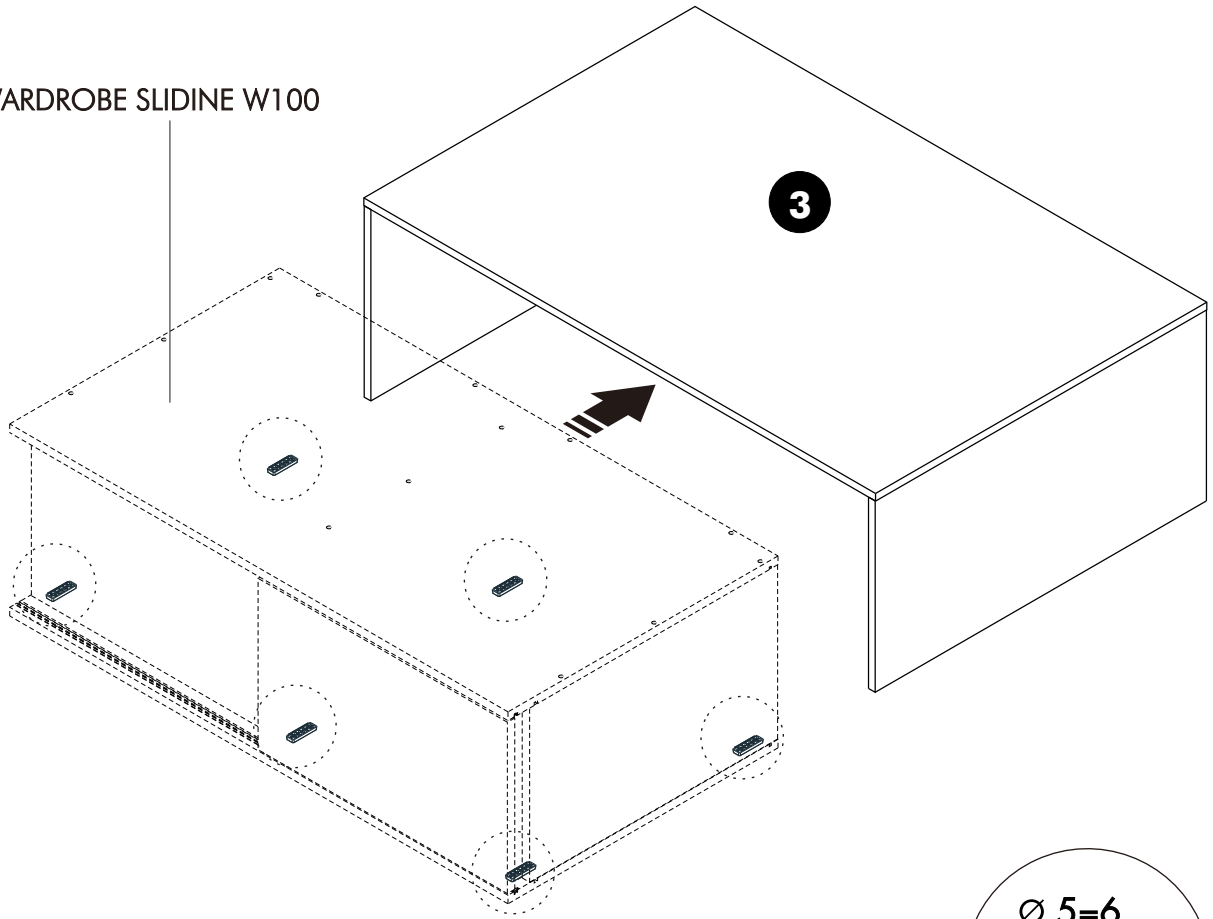

✓

HARDWARE

-BODY SET

X 12

X 12

#8x35

X 8

#F+M4x30

-BODY SET

1.

2.

3.

WARDROBE SLIDINE W100

4.