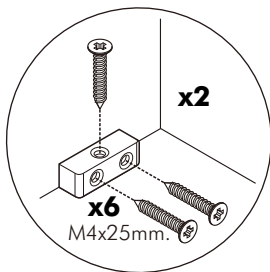

ASSEMBLY

-BODY SET

1.

2.