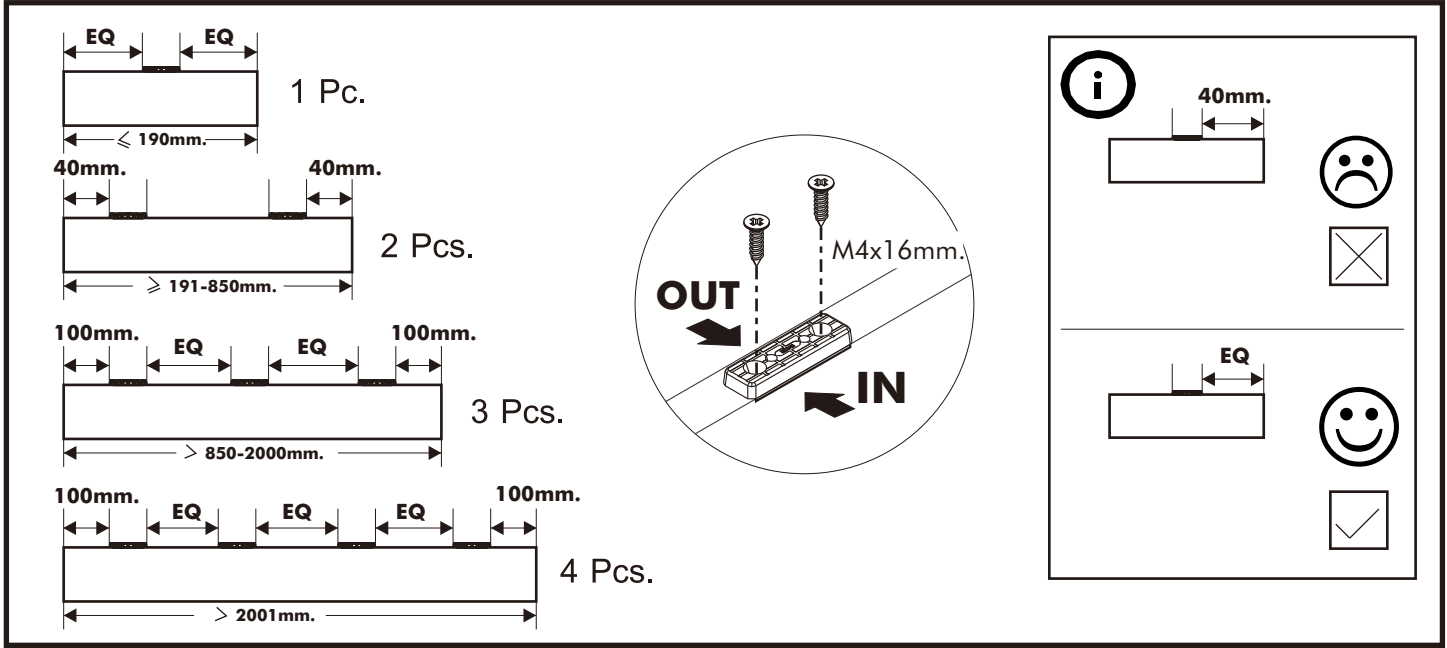

CLEAR

Headboard 6 ft. WT

CONNECT SYSTEM

HARDWARE

-BODY SET

x 3

M4x16mm.

x 26

x 9

x 2

M4x16mm.

x 3

x 6

1.

2.

3.