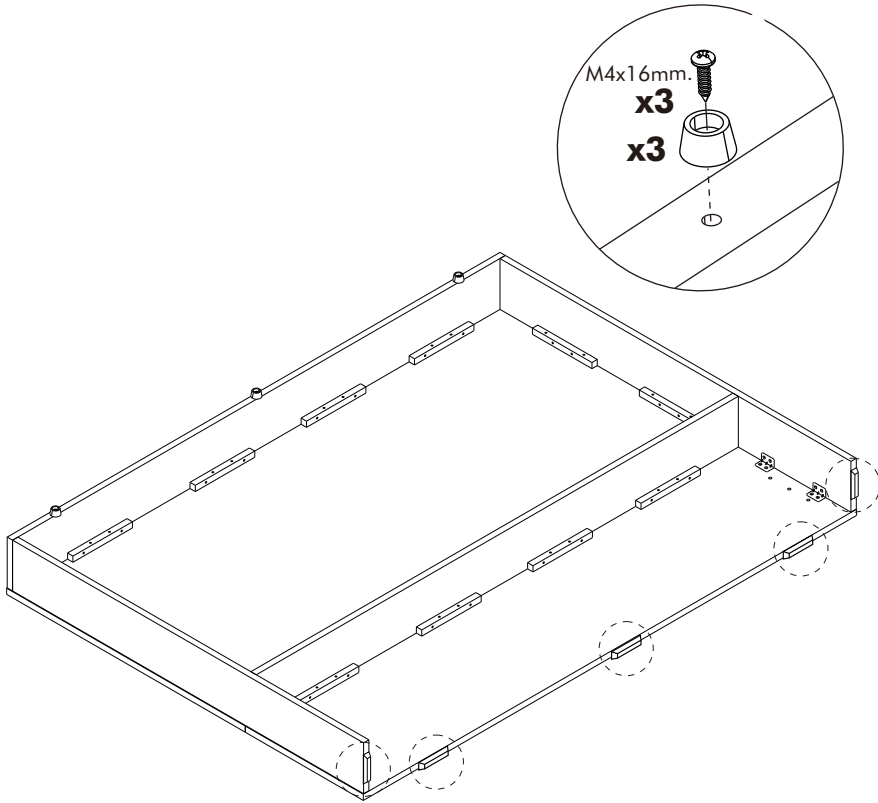

CLEAR

Headboard 6 ft. WT

CONNECT SYSTEM

HARDWARE

-BODY SET

x 3

M4x16mm.

x 26

x 9

x 2

M4x16mm.

x 3

x 6

1.

2.

3.