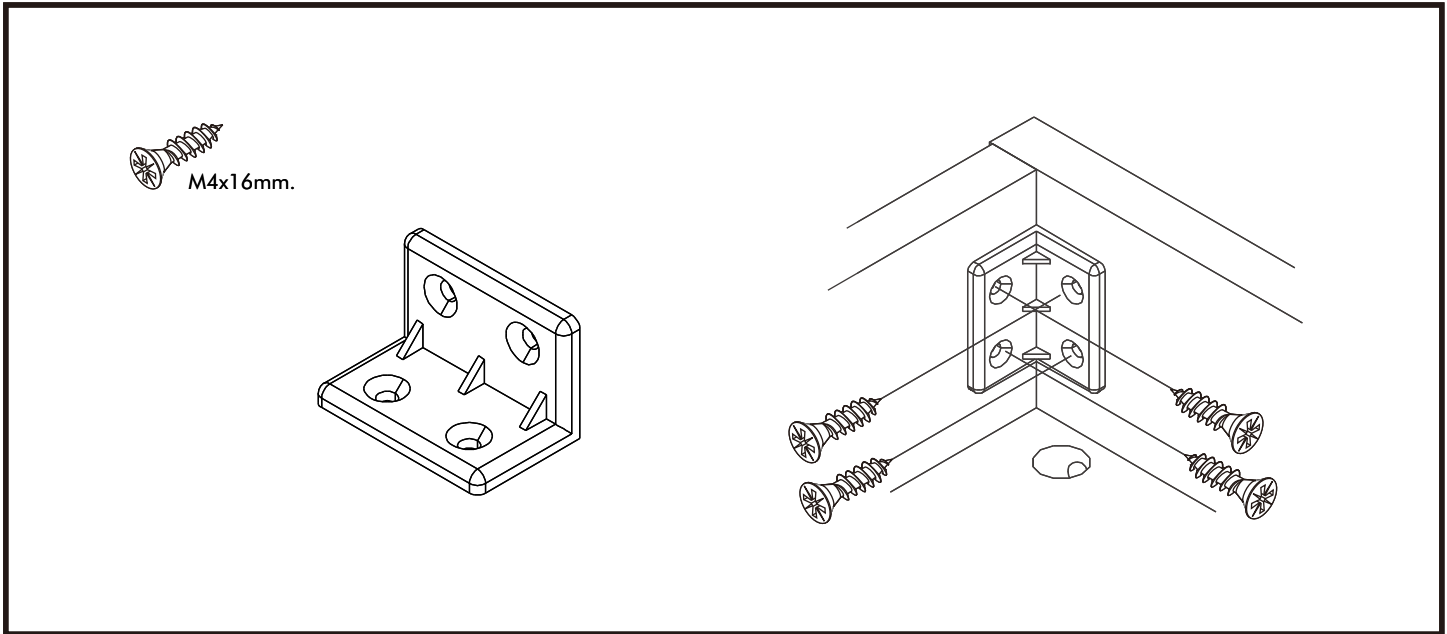

CLEAR

Headboard 6 ft. WT

CONNECT SYSTEM

HARDWARE

-BODY SET

x 3

M4x16mm.

x 26

x 9

x 2

M4x16mm.

x 3

x 6

1.

2.

3.