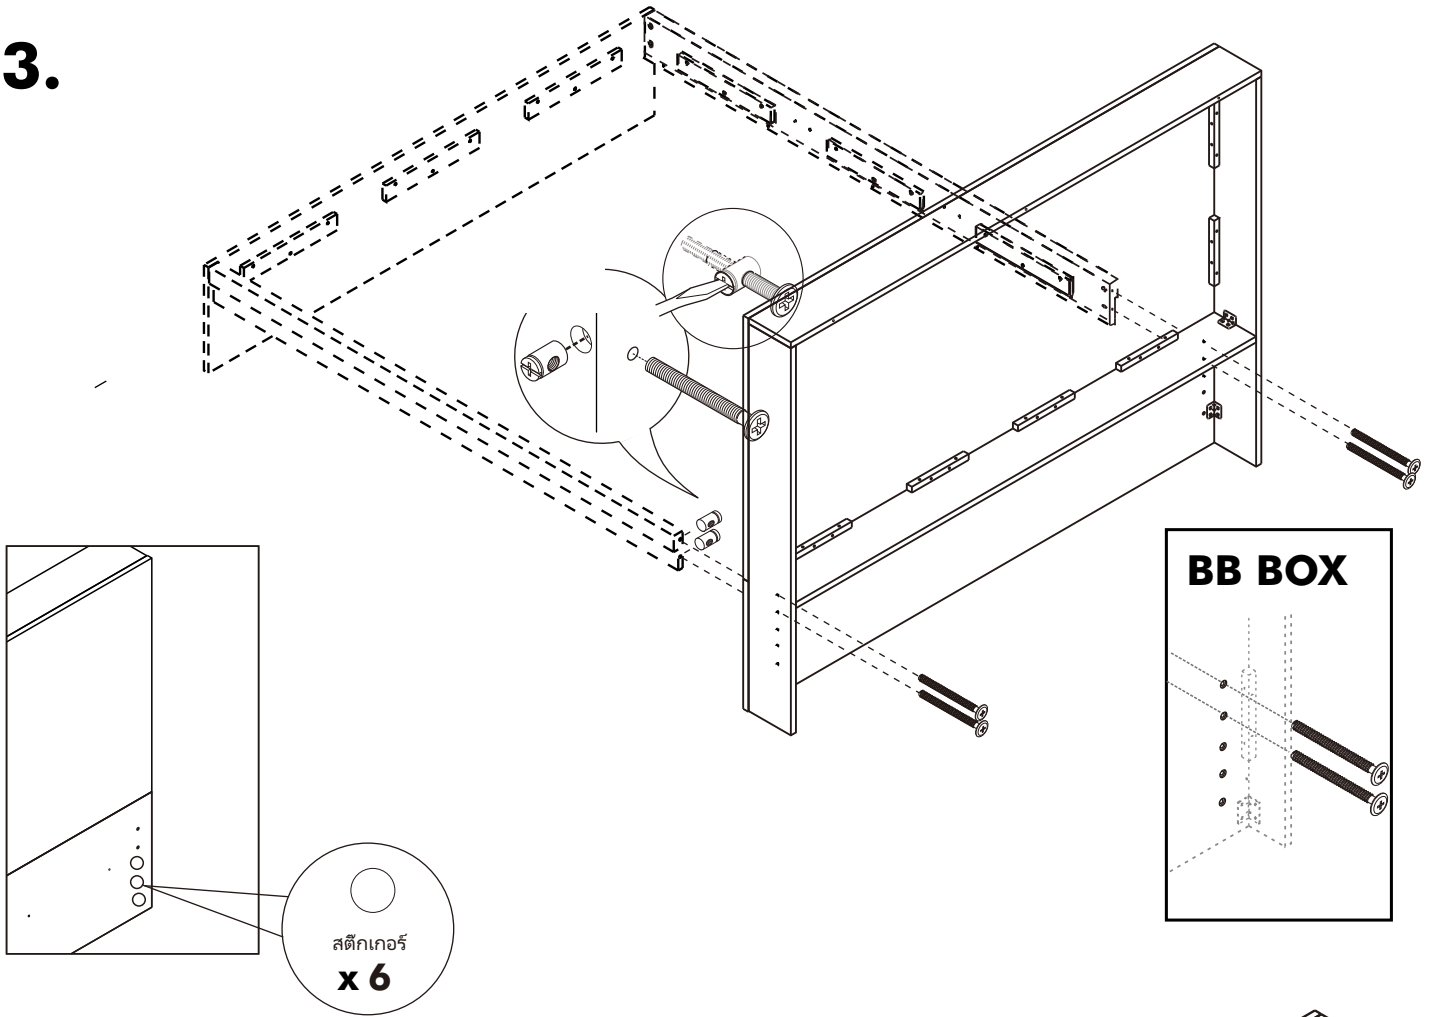

CLEAR

Headboard 6 ft. WT

CONNECT SYSTEM

HARDWARE

-BODY SET

x 3

M4x16mm.

x 26

x 9

x 2

M4x16mm.

x 3

x 6

1.

2.

3.