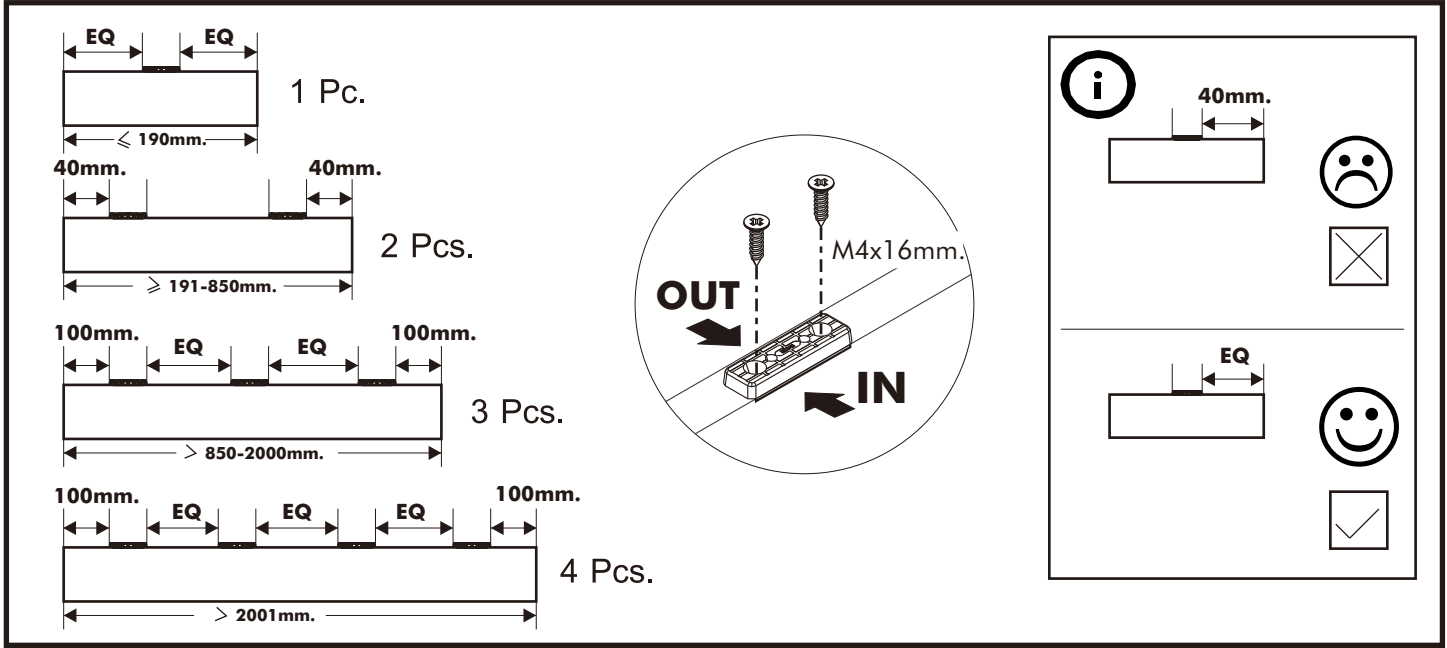

CLEAR

Headboard 3.5 ft. WT

CONNECT SYSTEM

HARDWARE

-BODY SET

x 2

M4x16mm.

x 26

x 9

x 2

M4x16mm.

x 2

x 6

1.

2.

3.