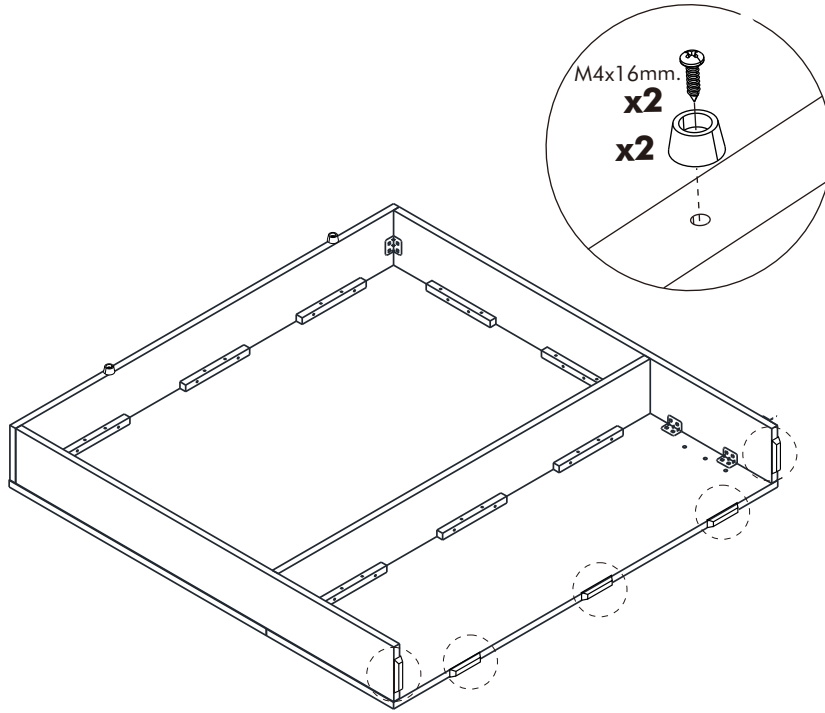

CLEAR

Headboard 3.5 ft. WT

CONNECT SYSTEM

HARDWARE

-BODY SET

x 2

M4x16mm.

x 26

x 9

x 2

M4x16mm.

x 2

x 6

1.

2.

3.