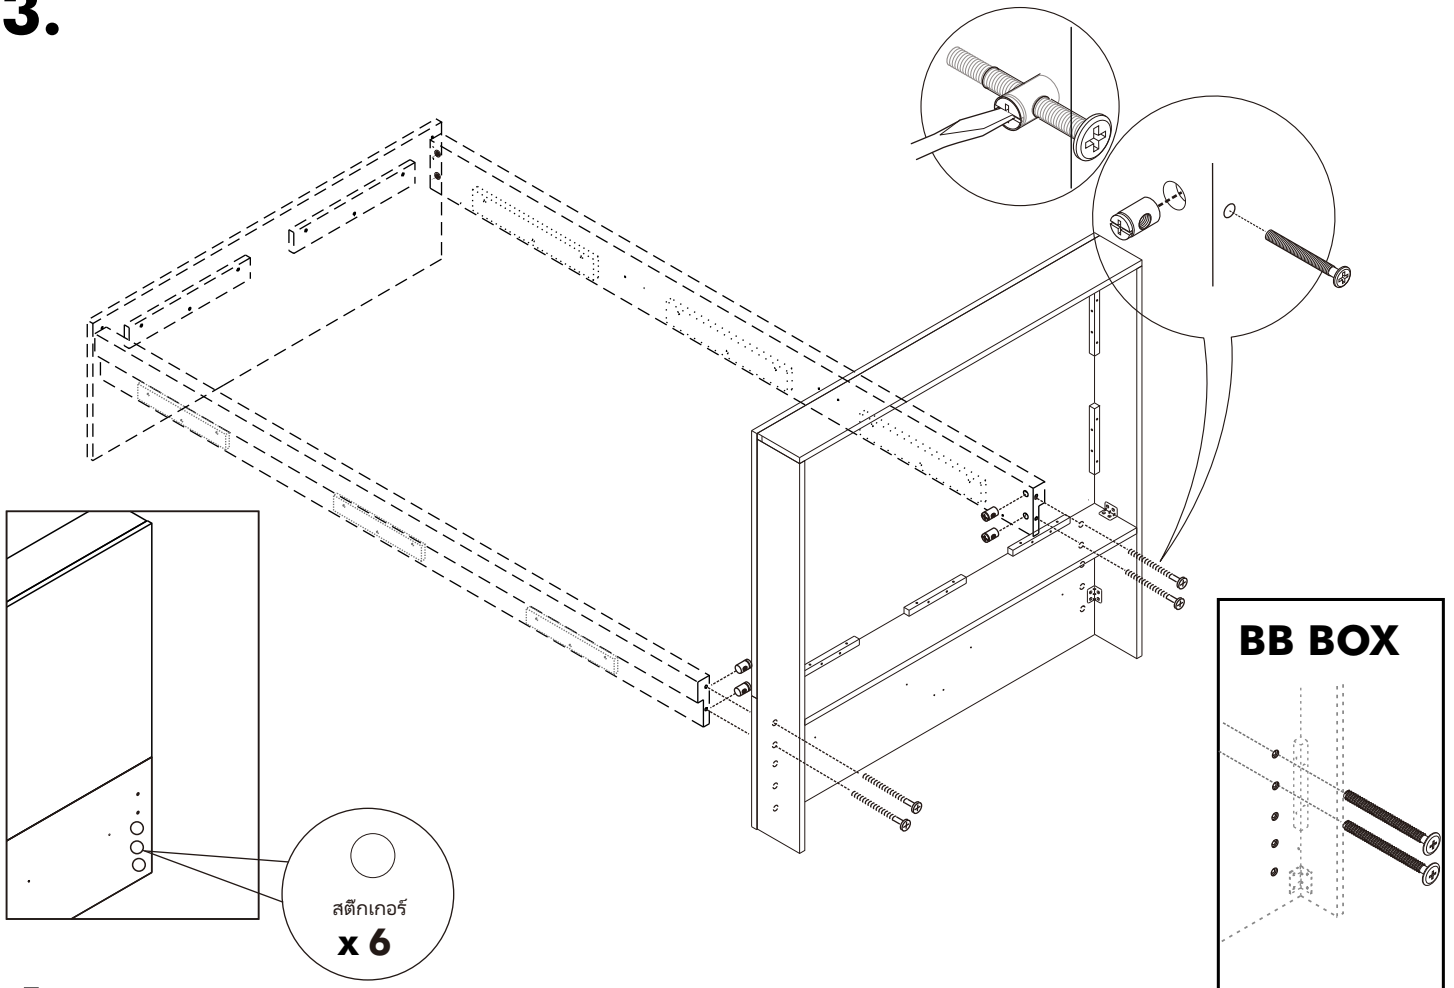

CLEAR

Headboard 3.5 ft. WT

CONNECT SYSTEM

HARDWARE

-BODY SET

x 2

M4x16mm.

x 26

x 9

x 2

M4x16mm.

x 2

x 6

1.

2.

3.