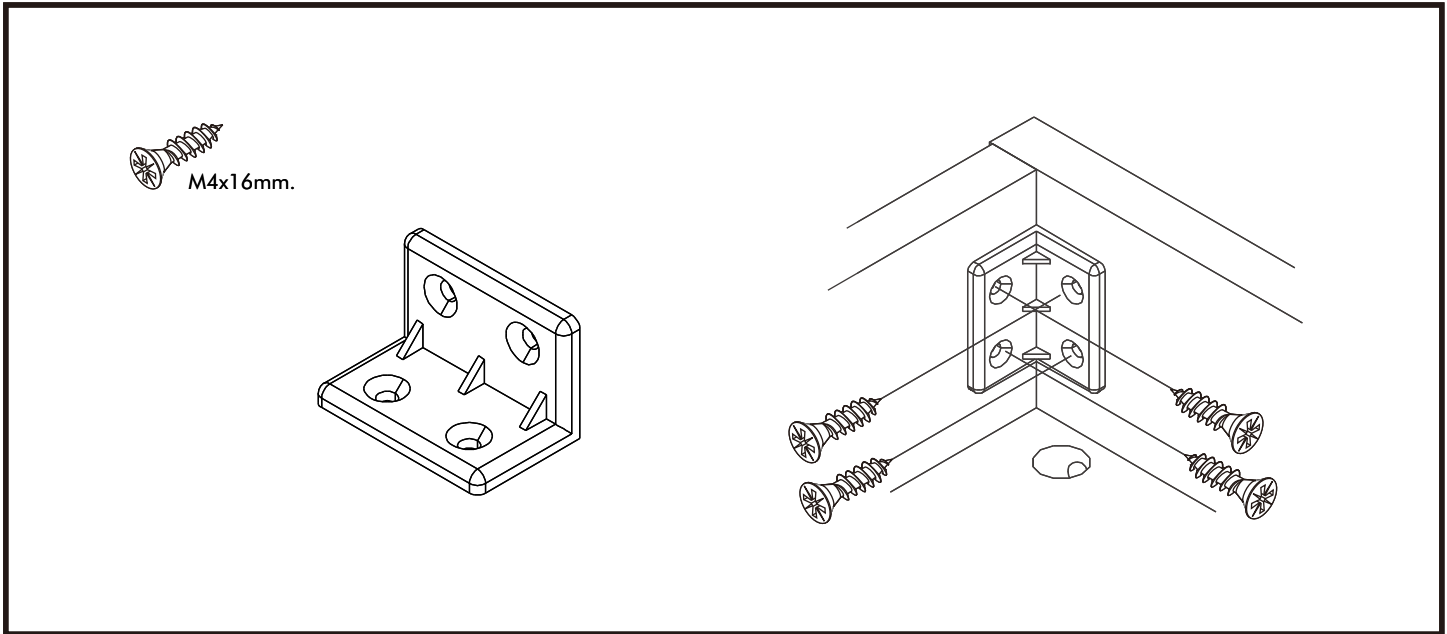

CLEAR

Headboard 3.5 ft. WT

CONNECT SYSTEM

HARDWARE

-BODY SET

x 2

M4x16mm.

x 26

x 9

x 2

M4x16mm.

x 2

x 6

1.

2.

3.