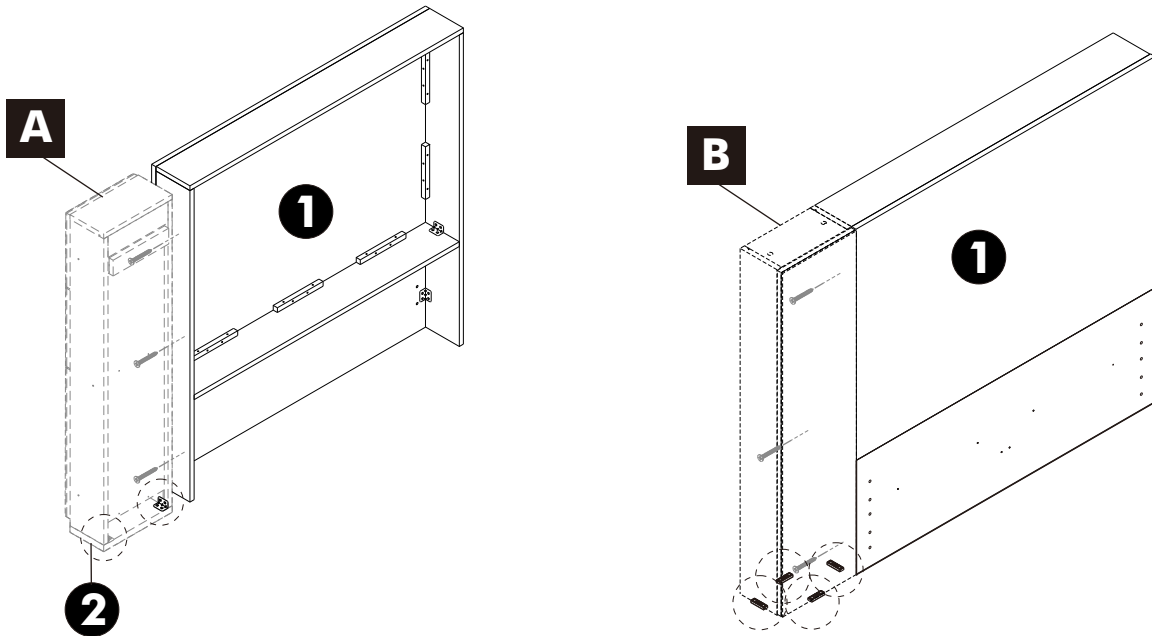

CLEAR

Headboard 3.5 ft. WT

CONNECT SYSTEM

HARDWARE

-BODY SET

x 2

M4x16mm.

x 26

x 9

x 2

M4x16mm.

x 2

x 6

1.

2.

3.