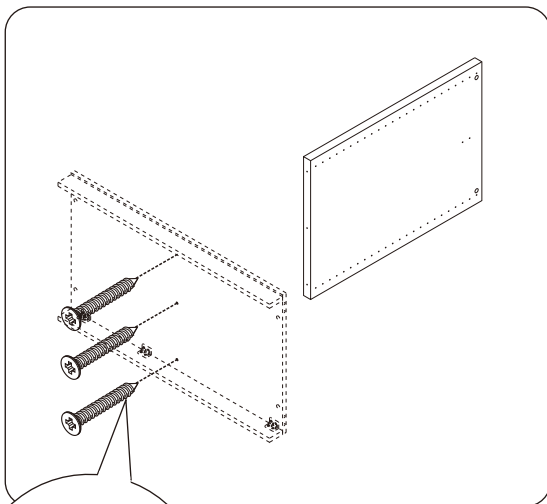

060722-01 110038132
110038133
110038134
110038135