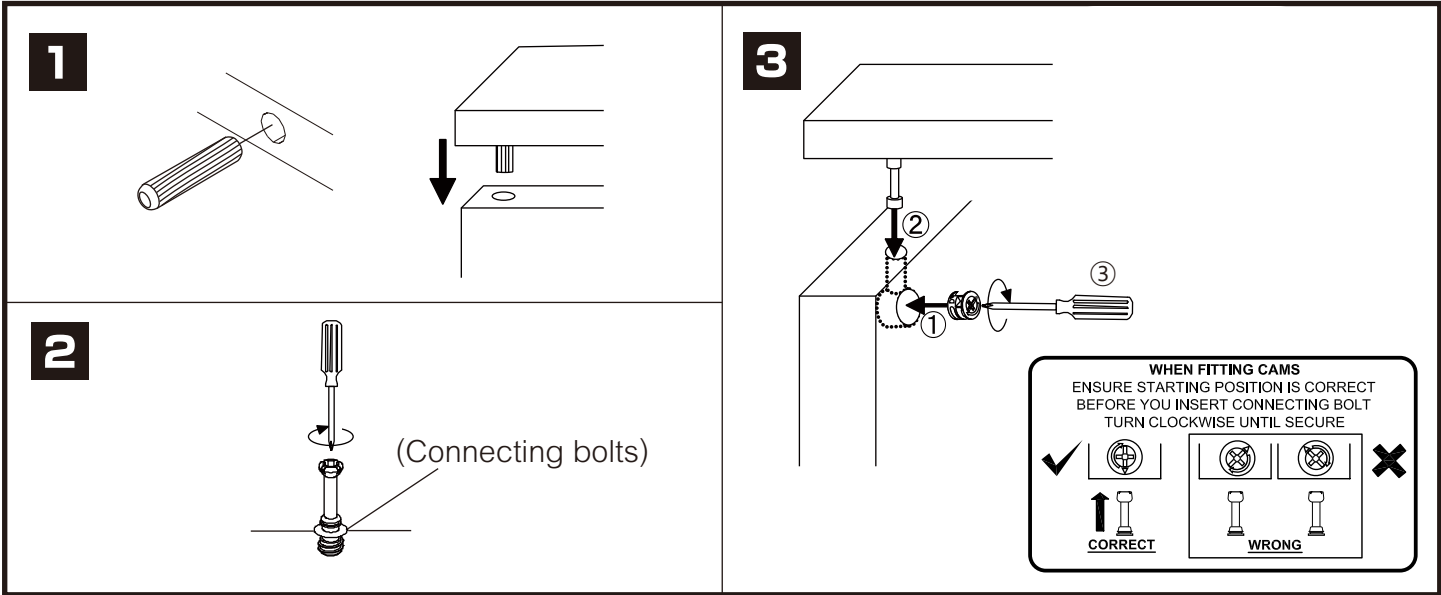

ITAL-STANDARD

MIDDLE L

CONNECT SYSTEM

HARDWARE

8x35mm.

X 3

M4x50mm.

X 3

X 2

X 2

M4x16mm.

X 2

X 2

X 2

1.

ASSEMBLY