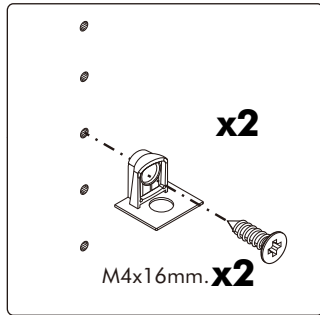

ITAL-STANDARD

MIDDLE L

CONNECT SYSTEM

HARDWARE

8x35mm.

X 3

M4x50mm.

X 3

X 2

X 2

M4x16mm.

X 2

X 2

X 2

1.

ASSEMBLY