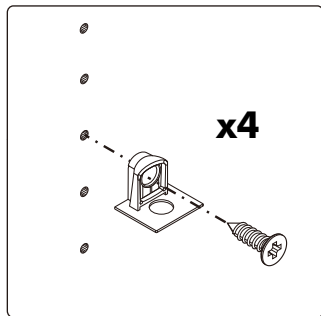

ITAL-STANDARD

Shelf 75cm./57

HARDWARE

X 4

M4x16mm.

X 4

PART

Top & Bottom panel 75cm/57