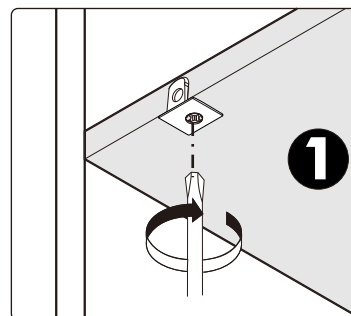

ITAL-STANDARD

Shelf 75cm./57

HARDWARE

X 4

M4x16mm.

X 4

PART

Top & Bottom panel 75cm/57