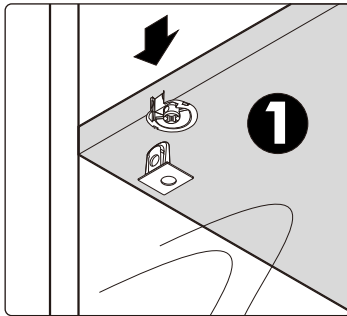

ITAL-STANDARD

Shelf 75cm./57

HARDWARE

X 4

M4x16mm.

X 4

PART

Top & Bottom panel 75cm/57