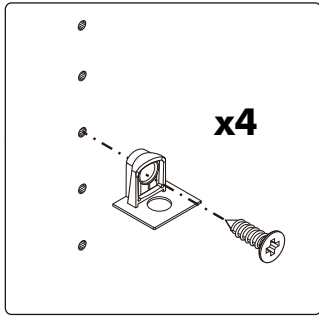

ITAL-STANDARD

Shelf 50cm./57

HARDWARE

X 4

M4x16mm.

X 4

PART

Top & Bottom panel 50cm/57