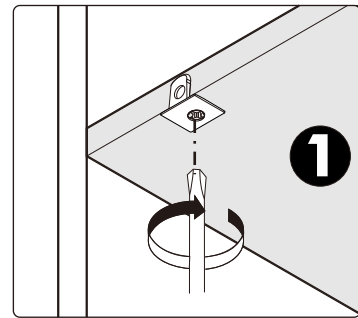

ITAL-STANDARD

Shelf 50cm./57

HARDWARE

X 4

M4x16mm.

X 4

PART

Top & Bottom panel 50cm/57