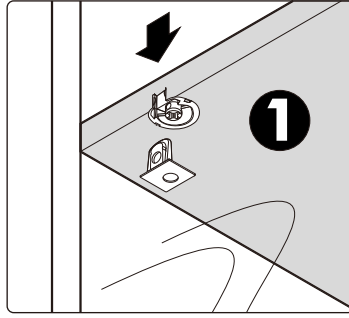

ITAL-STANDARD

Shelf 50cm./57

HARDWARE

X 4

M4x16mm.

X 4

PART

Top & Bottom panel 50cm/57