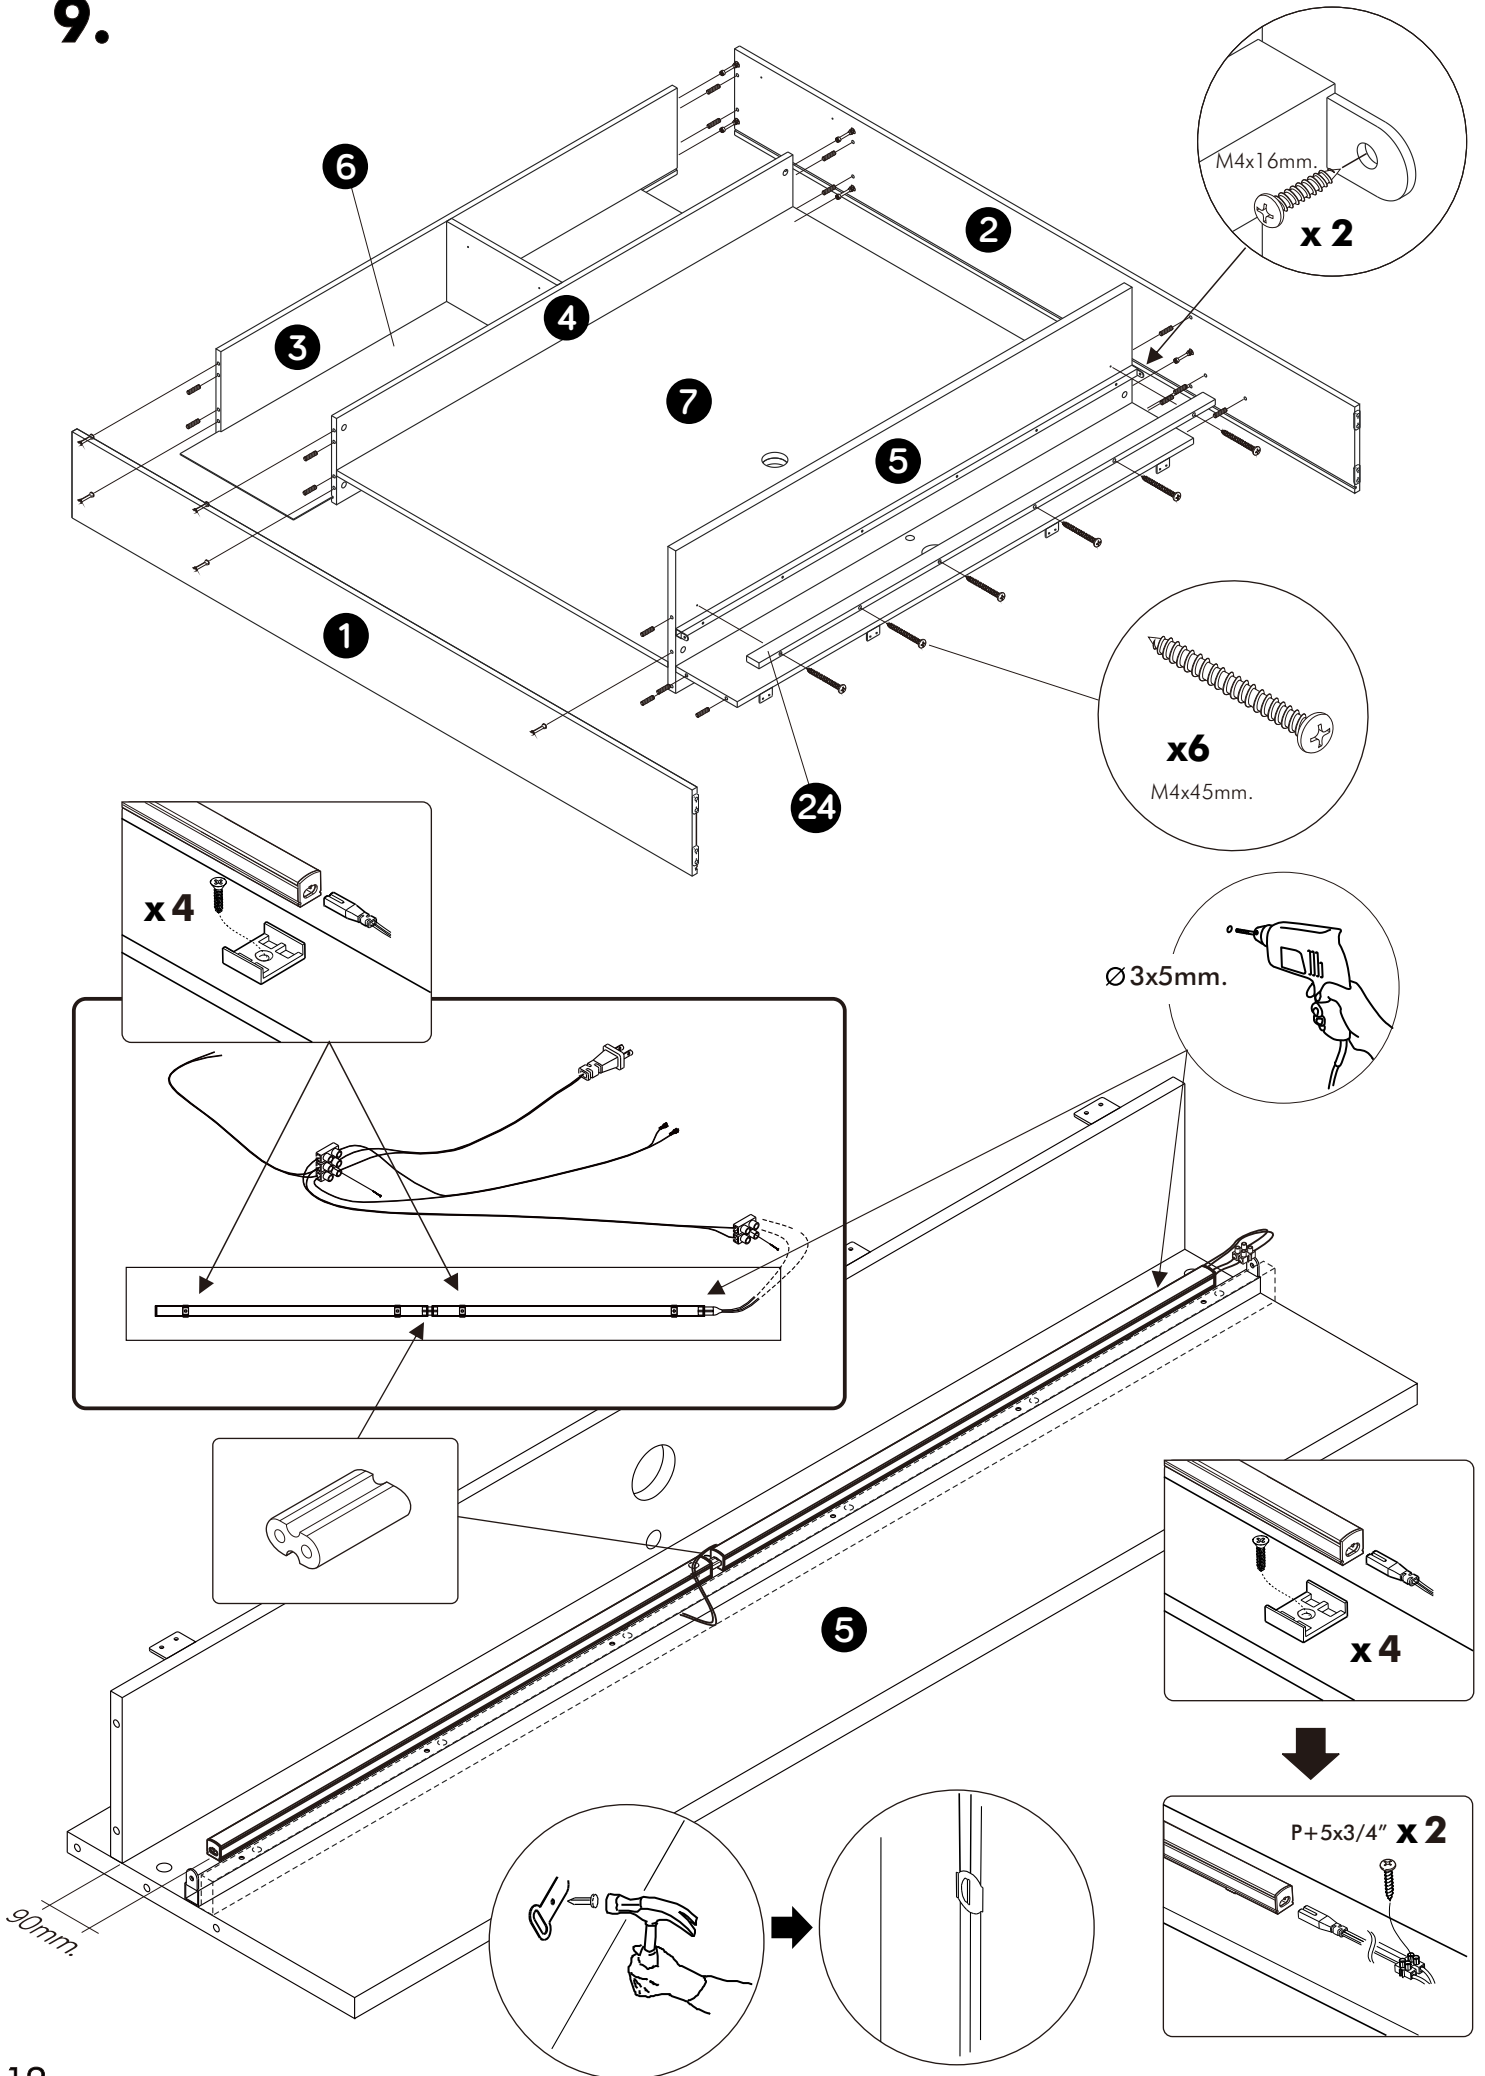

M4x30mm.

x 4

-DRAWER SET

x 4

M3.5x13mm.

x 24

M4x40mm.

x 24

M6x23mm.

x 6

-DOOR SET

x 4

x 4

M4x16mm.

x 48

x 8

-LAMP SET

x 10/10

5x3/4" mm.

x 2

x 1

M4x16mm.

x 4

x 1

6.

7.

8.

9.

10.

11.

ASSEMBLY

-DRAWER SET