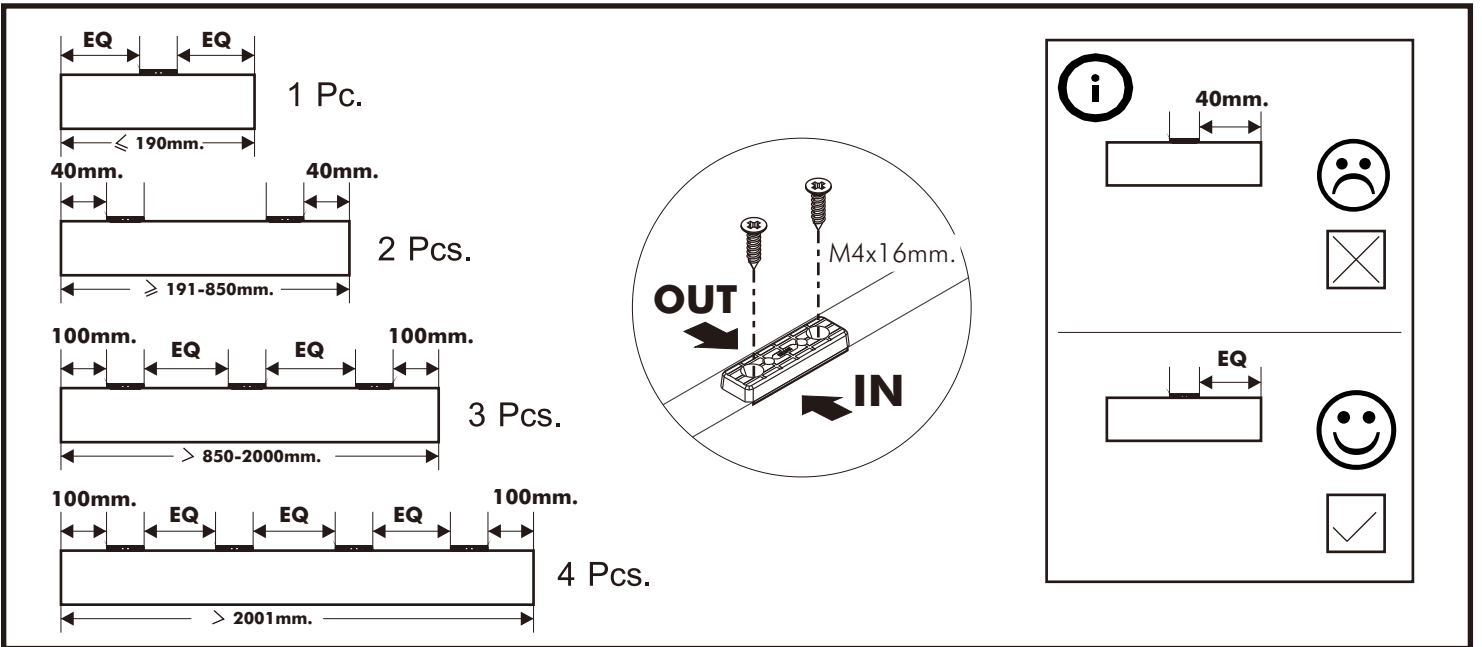

COCO

BED 5 ft.
BED 6 ft.

CONNECT SYSTEM

HARDWARE

-BODY SET

x 4

x 4

#8x35

x 8

x 4

No.1

x 3

#M8

x 4

#M8

x 4

M4x16mm.

x 27

x 11

M4x16mm.

x 22

#TFL4 M8x50

x 4

JCB+ M6x60

x 4

ASSEMBLY

-BODY SET

1.

2.