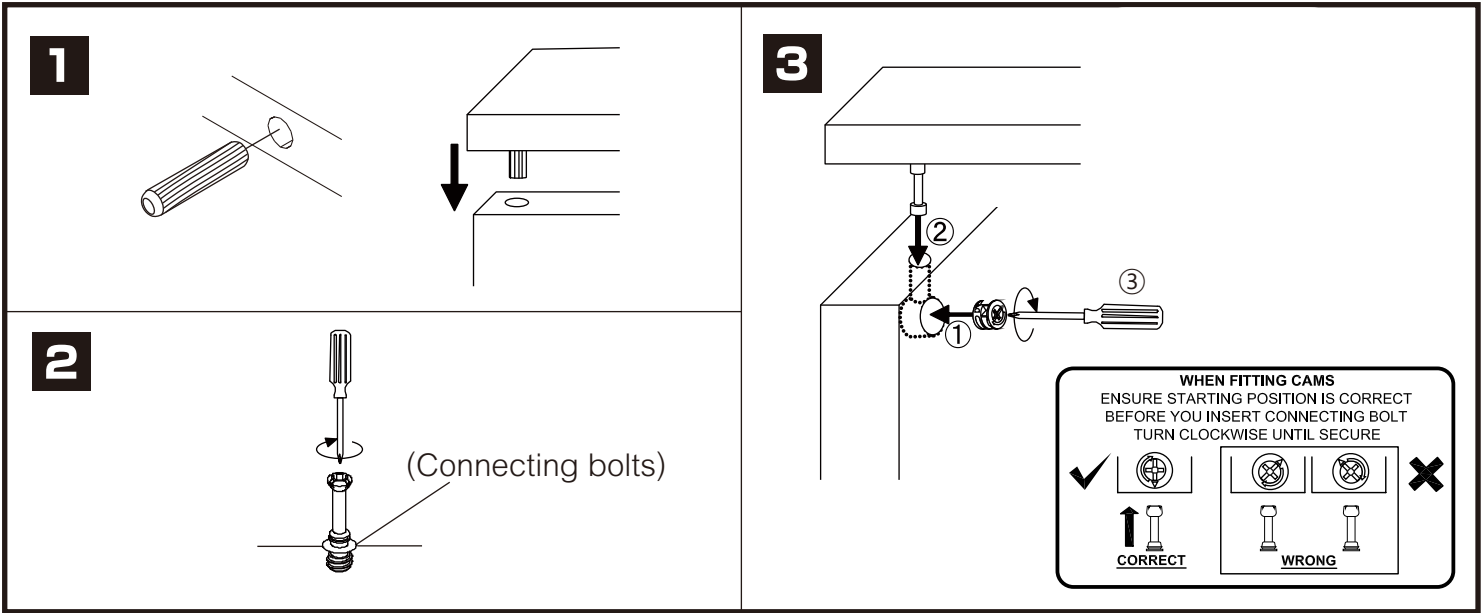

COCO

BED 5 ft.
BED 6 ft.

CONNECT SYSTEM

HARDWARE

-BODY SET

x 4

x 4

#8x35