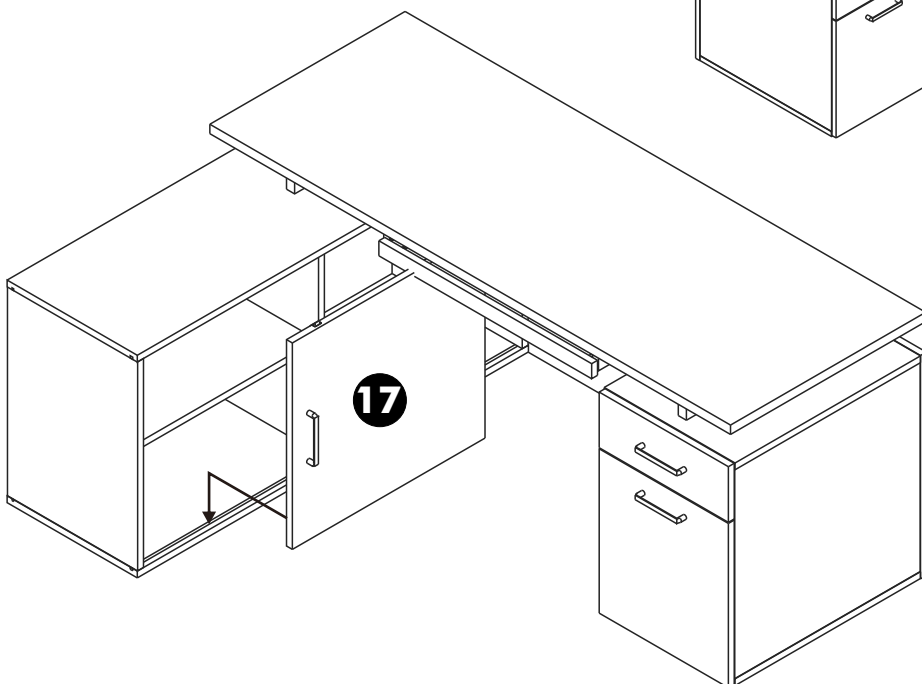

x4

M3.5x13mm.

x2

ASSEMBLY

-DOOR SET

PRESENCE

Work Station-3/3

CONNECT SYSTEM