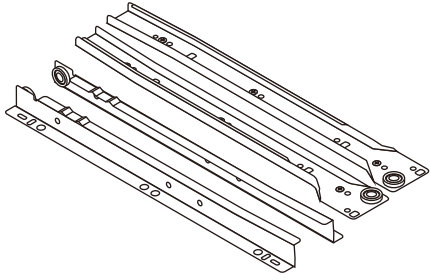

2.

3.

4.

ASSEMBLY

-DOOR SET

M3.5x13mm.

x2

Ø5mm.

x4

M3.5x13mm.

x2

ASSEMBLY

-DOOR SET

PRESENCE

Work Station-3/3

CONNECT SYSTEM

28mm.

1

2

HARDWARE

-BODY SET

x 4

19mm.

x 4