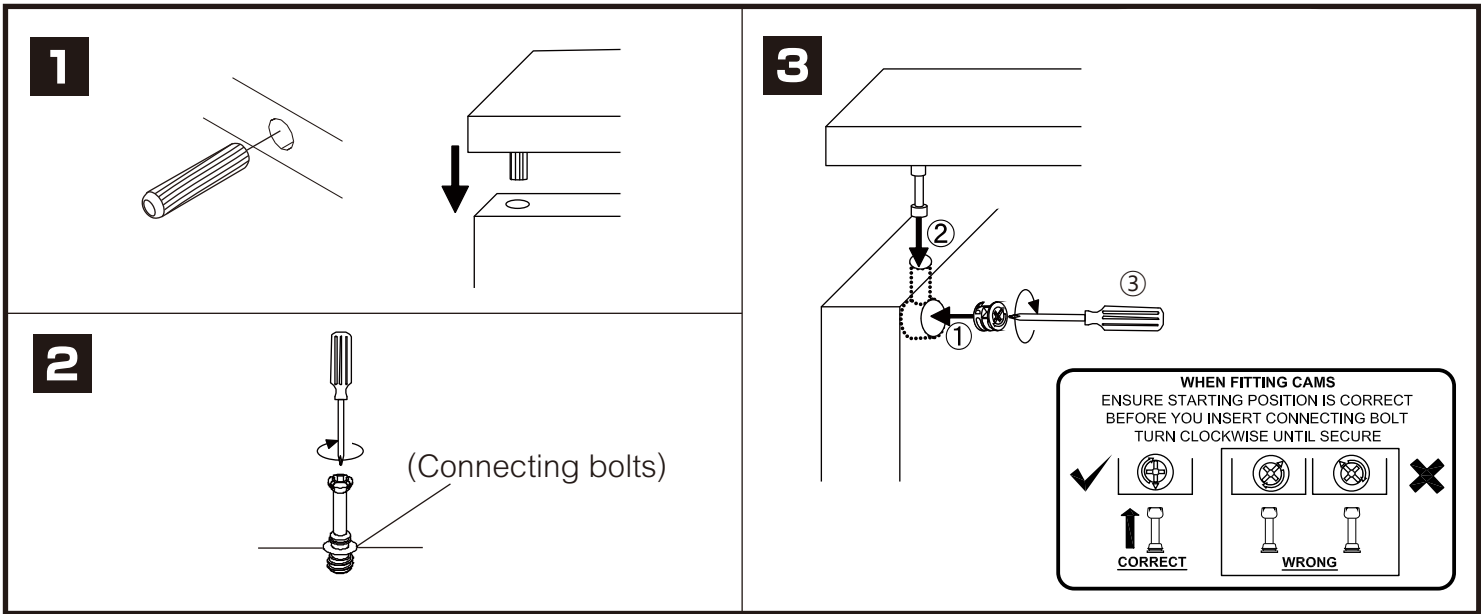

PRESENCE

Work Station-1/3

CONNECT SYSTEM

M4x16mm.

M4x16mm.

M4x30mm.

HARDWARE

-BODY SET