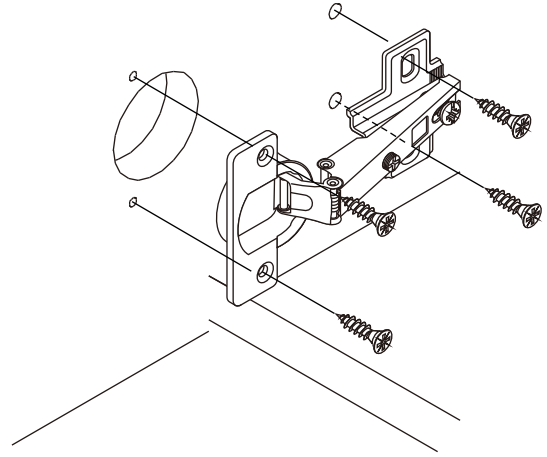

PRESENCE

Work Station-1/3

CONNECT SYSTEM

M4x16mm.

M4x16mm.

M4x30mm.

HARDWARE

-BODY SET

M4x35mm.

x 6

M4x16mm.

x 4

M4x30mm.

x 8

-DRAWER SET

x 1

M3.5x13mm.

x 14

M4x40mm.

x 14

ASSEMBLY

-BODY SET

1.

2.