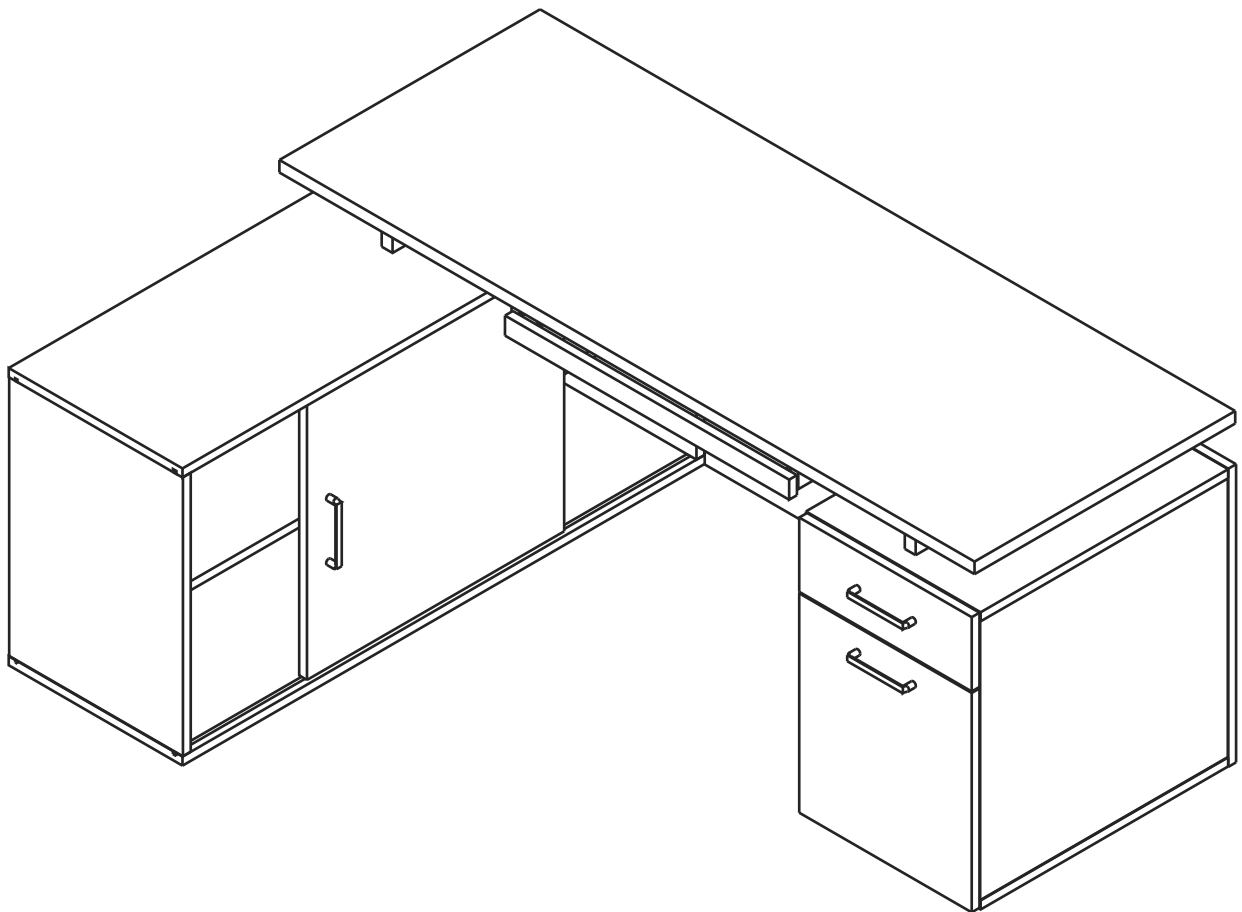

x4

M3.5x13mm.

x2

ASSEMBLY

-DOOR SET

PRESENCE

Work Station-3/3

CONNECT SYSTEM