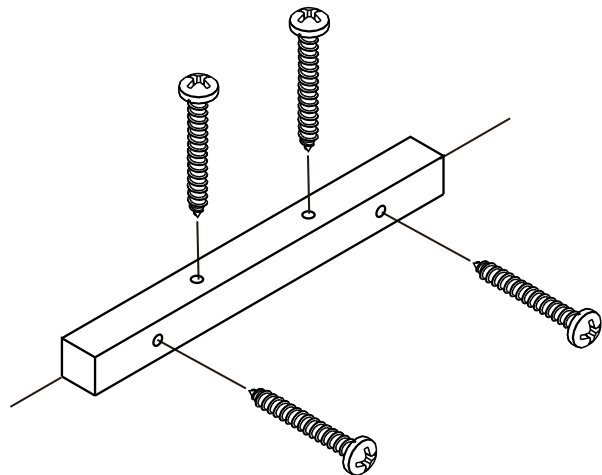

PRESENCE

Work Station-1/3

CONNECT SYSTEM

M4x16mm.

M4x16mm.

M4x30mm.

HARDWARE

-BODY SET

x 8

19mm.

x 8

#8x35

x 21

x 2

M6x40mm.

x 4

M4x35mm.

x 6

M4x16mm.

x 4

M4x30mm.

x 8

-DRAWER SET

x 1

M3.5x13mm.

x 14

M4x40mm.

x 14

ASSEMBLY

-BODY SET

1.

2.