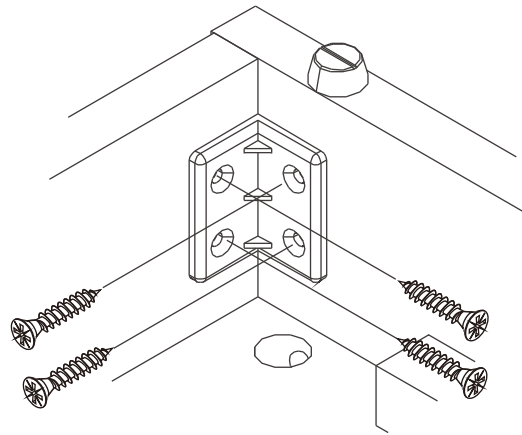

PRESENCE

Work Station-1/3

CONNECT SYSTEM

M4x16mm.

M4x16mm.

M4x30mm.

HARDWARE

-BODY SET