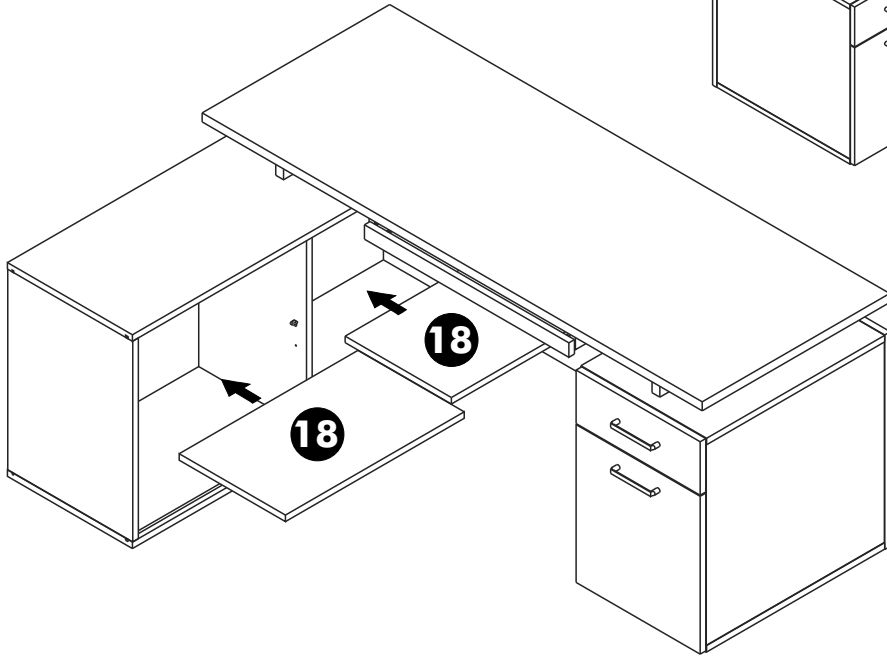

x4

M3.5x13mm.

x2

ASSEMBLY

-DOOR SET

PRESENCE

Work Station-3/3

CONNECT SYSTEM