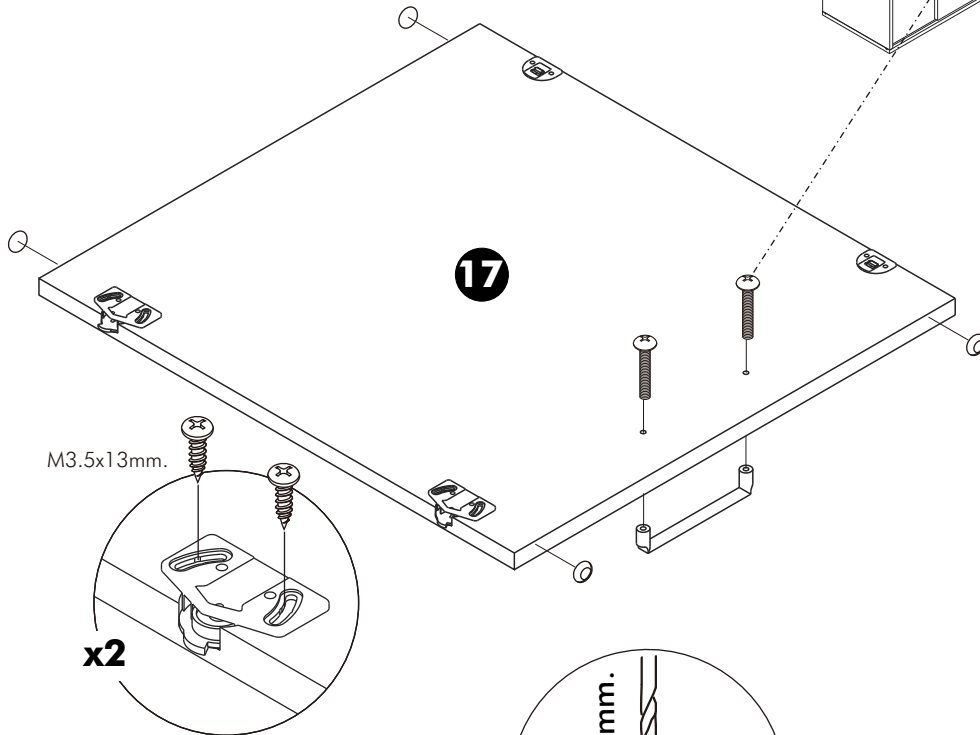

2.

3.

4.

ASSEMBLY

-DOOR SET

M3.5x13mm.

x2

Ø5mm.

x4

M3.5x13mm.

x2

ASSEMBLY

-DOOR SET

PRESENCE

Work Station-3/3

CONNECT SYSTEM