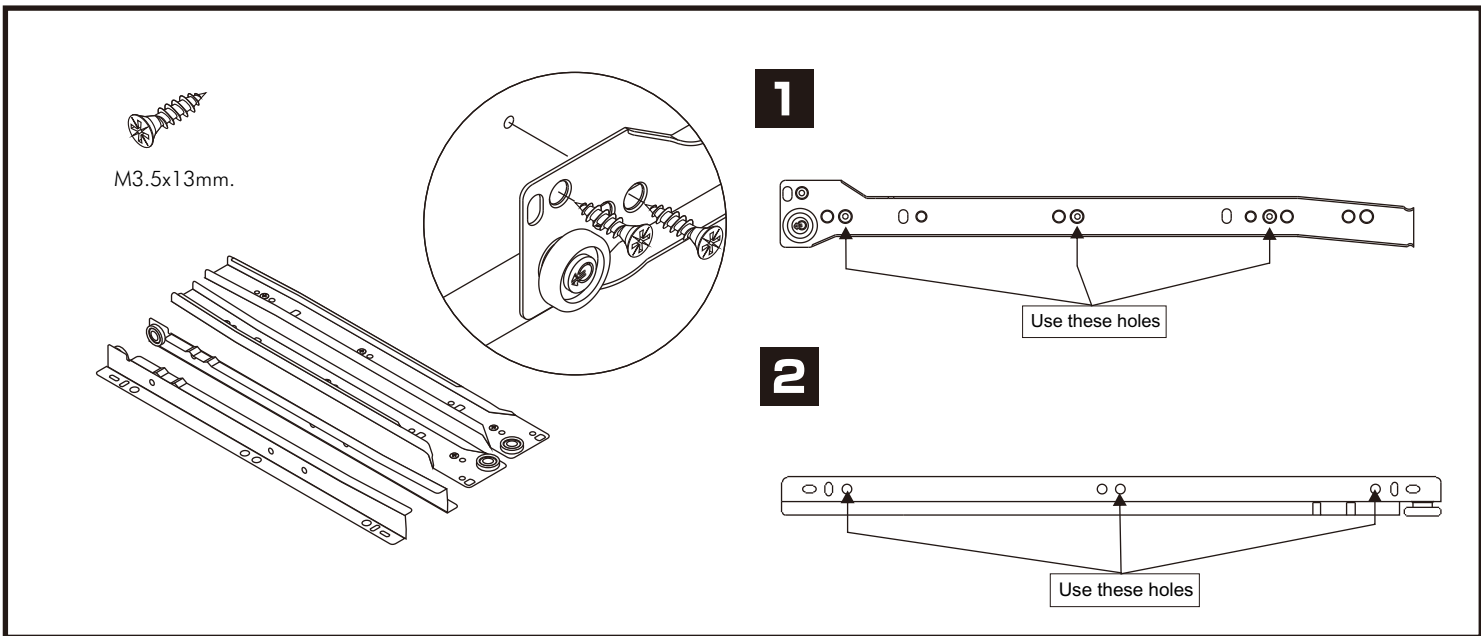

PRESENCE

Work Station-1/3

CONNECT SYSTEM

M4x16mm.

M4x16mm.

M4x30mm.

HARDWARE

-BODY SET

M4x30mm.

x 18

M4x16mm.

x 2

x 8

-DRAWER SET

x 1

M3.5x13mm.