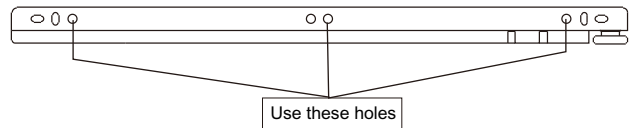

CONNECT SYSTEM

28mm.

1

2