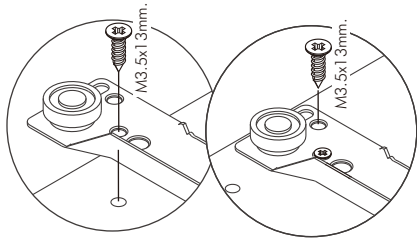

2.

3.

4.

ASSEMBLY

-DOOR SET

M3.5x13mm.

x2

Ø5mm.

x4

M3.5x13mm.

x2

ASSEMBLY

-DOOR SET

PRESENCE

Work Station-3/3

CONNECT SYSTEM

28mm.

1

2

HARDWARE

-BODY SET

x 4

19mm.

x 4

#8x35

x 24

x 4

x 4

M4x16mm.

x 32

M4x50mm.

x 4