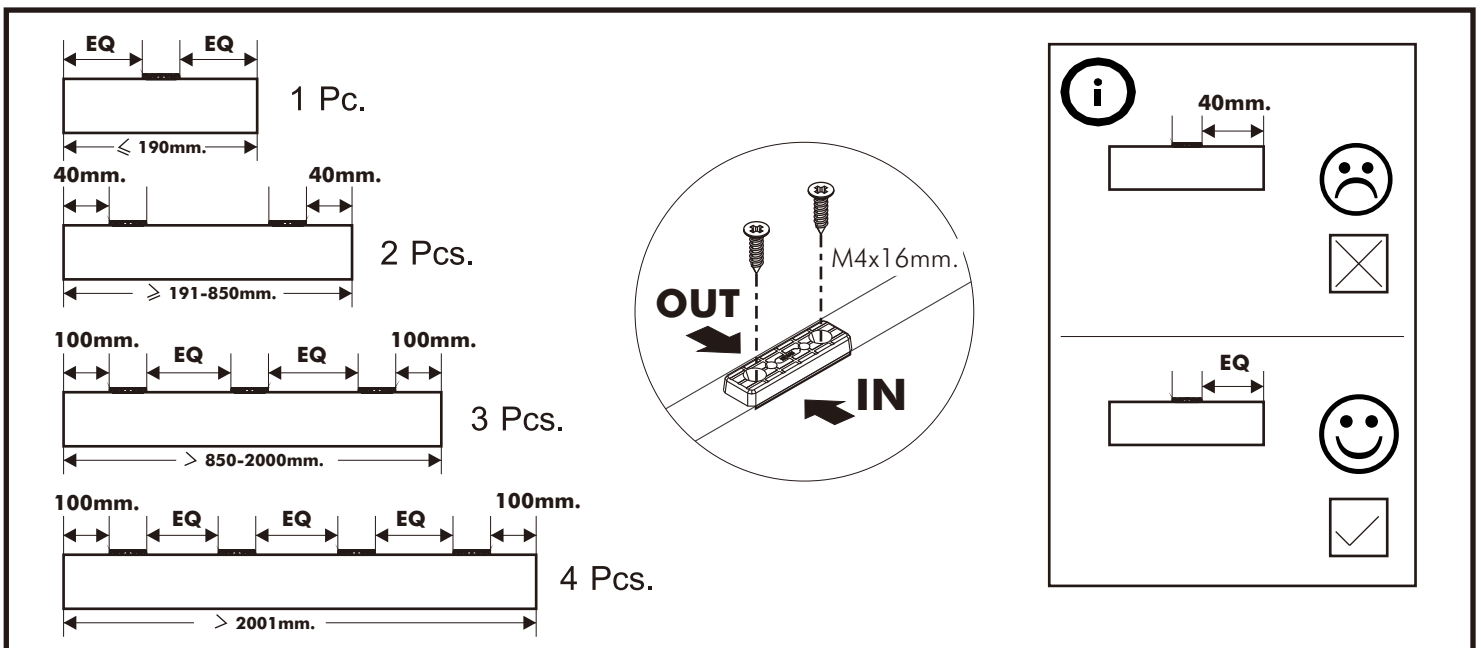

PRESENCE

Work Station-1/3

CONNECT SYSTEM

M4x16mm.

M4x16mm.

M4x30mm.

HARDWARE

-BODY SET

x 10

M4x16mm.

x 64

M4x40mm.

x 4

M4x50mm.

x 6

M4x30mm.

#8x35

x 24

x 4

x 4

M4x16mm.

x 32

M4x50mm.

x 4

M4x30mm.

x 18

M4x16mm.

x 2

x 8

-DRAWER SET

x 1

M3.5x13mm.