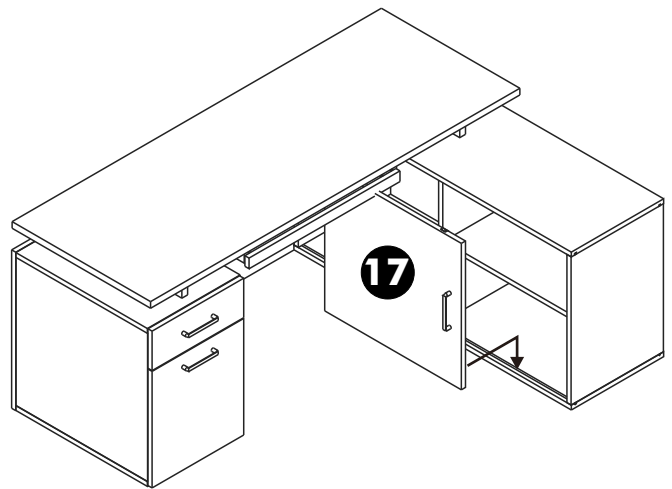

x4

M3.5x13mm.

x2

ASSEMBLY

-DOOR SET

PRESENCE

Work Station-3/3

CONNECT SYSTEM