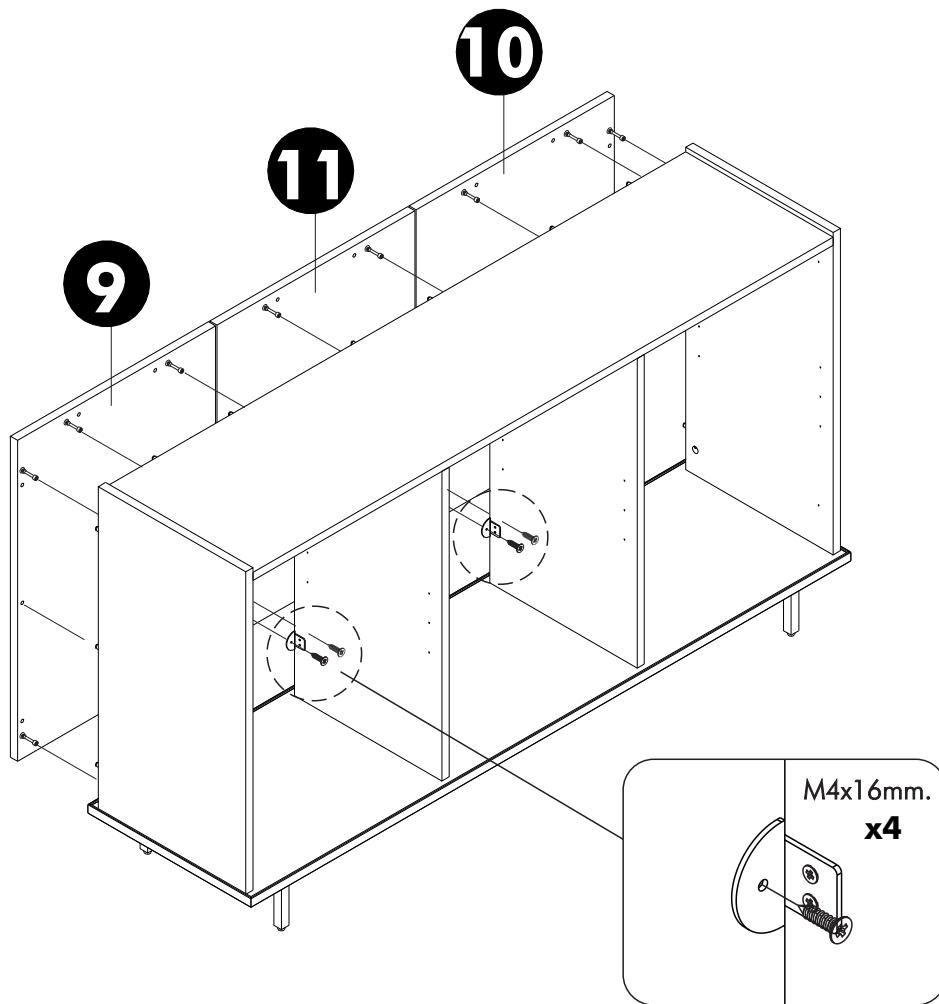

✓				✗
	↑			
	CORRECT		WRONG	

M4x16mm.

DOOR PANEL

■ The Standard for identifying which mounted safety fall protection fitting to use **Note : That children's products must be installed with all anti-falling fittings.**

■ Mounted fall protection fittings

Height from 1600 and up, depth of not more than 300.

HARDWARE

-BODY SET

x 18

x 18

x 28

x 12

M4x50mm.

x 8

M5x50mm.

x 1

-DOORS SET

x 6

x 6

M4x16mm.

x 36

13 x5

1.

2.

3.

4.

5.