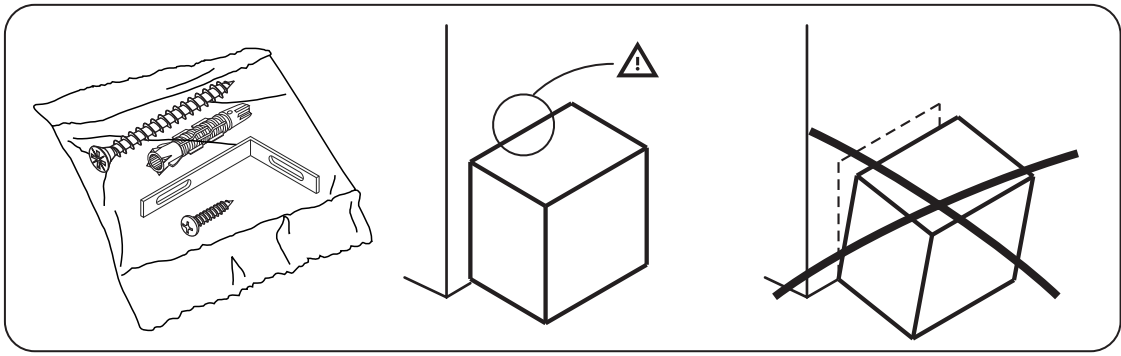

NORIS

Side board 150 cm.

CONNECT SYSTEM

1

3

2

(Connecting bolts)

WHEN FITTING CAMS
 ENSURE STARTING POSITION IS CORRECT
 BEFORE YOU INSERT CONNECTING BOLT
 TURN CLOCKWISE UNTIL SECURE

✓				✗
	↑			
	CORRECT		WRONG	

M4x16mm.

DOOR PANEL

■ The Standard for identifying which mounted safety fall protection fitting to use **Note : That children's products must be installed with all anti-falling fittings.**

■ Mounted fall protection fittings

Height from 1600 and up, depth of not more than 300.

HARDWARE

-BODY SET

x 18

x 18

x 28

x 12

M4x50mm.

x 8

M5x50mm.

x 1

-DOORS SET

x 6

x 6

M4x16mm.