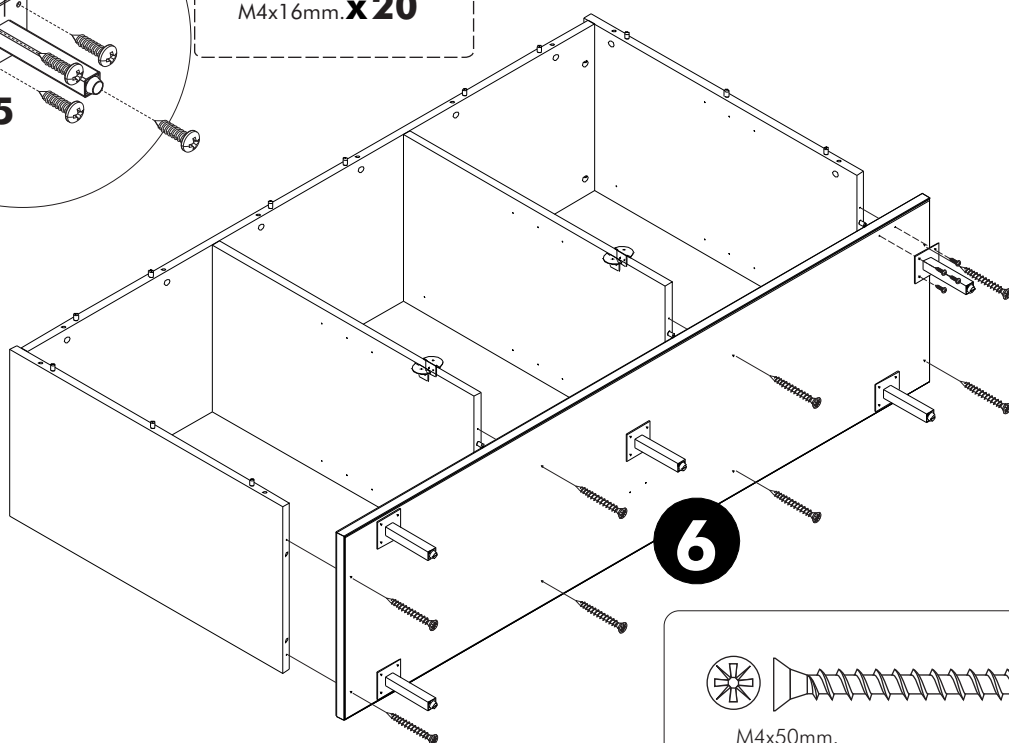

■ Mounted fall protection fittings

Height from 1600 and up, depth of not more than 300.

HARDWARE

-BODY SET

x 18

x 18

x 28

x 12

M4x50mm.

x 8

M5x50mm.

x 1

-DOORS SET

x 6

x 6

M4x16mm.

x 36

13 x5

1.

2.

3.

4.

5.