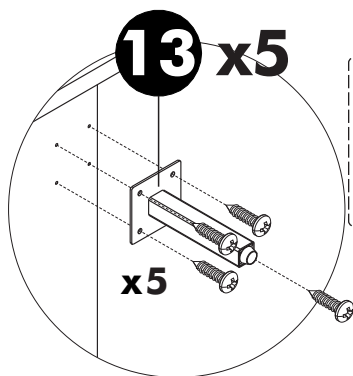

✓				✗
	↑			
	CORRECT		WRONG	

M4x16mm.

DOOR PANEL

■ The Standard for identifying which mounted safety fall protection fitting to use **Note : That children's products must be installed with all anti-falling fittings.**

■ Mounted fall protection fittings

Height from 1600 and up, depth of not more than 300.

HARDWARE

-BODY SET

x 18

x 18

x 28

x 12

M4x50mm.

x 8

M5x50mm.

x 1

-DOORS SET

x 6

x 6

M4x16mm.

x 36

13 x5

1.

2.

3.

4.

5.