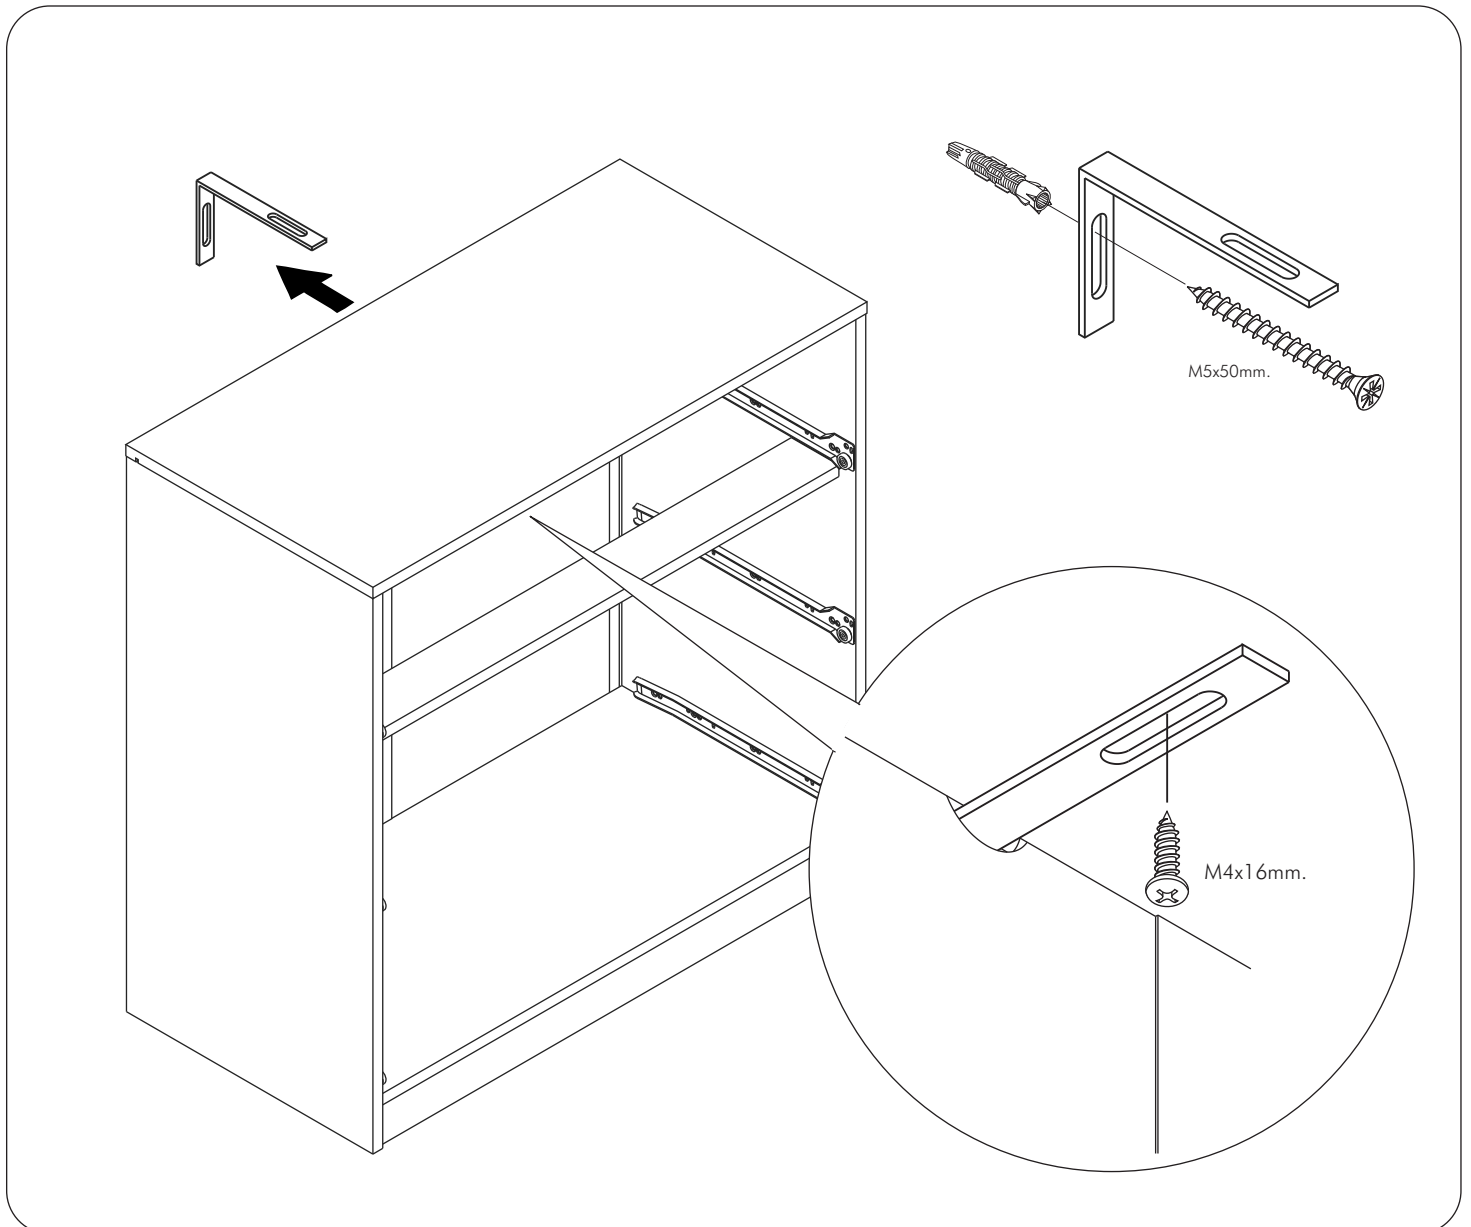

NORIS

Side board 150 cm.

CONNECT SYSTEM

1

3

2

(Connecting bolts)

WHEN FITTING CAMS
 ENSURE STARTING POSITION IS CORRECT
 BEFORE YOU INSERT CONNECTING BOLT
 TURN CLOCKWISE UNTIL SECURE

✓				✗
	↑			
	CORRECT		WRONG	

M4x16mm.

DOOR PANEL

■ The Standard for identifying which mounted safety fall protection fitting to use **Note : That children's products must be installed with all anti-falling fittings.**

■ Mounted fall protection fittings

Height from 1600 and up, depth of not more than 300.

HARDWARE

-BODY SET

x 18

x 18

x 28

x 12