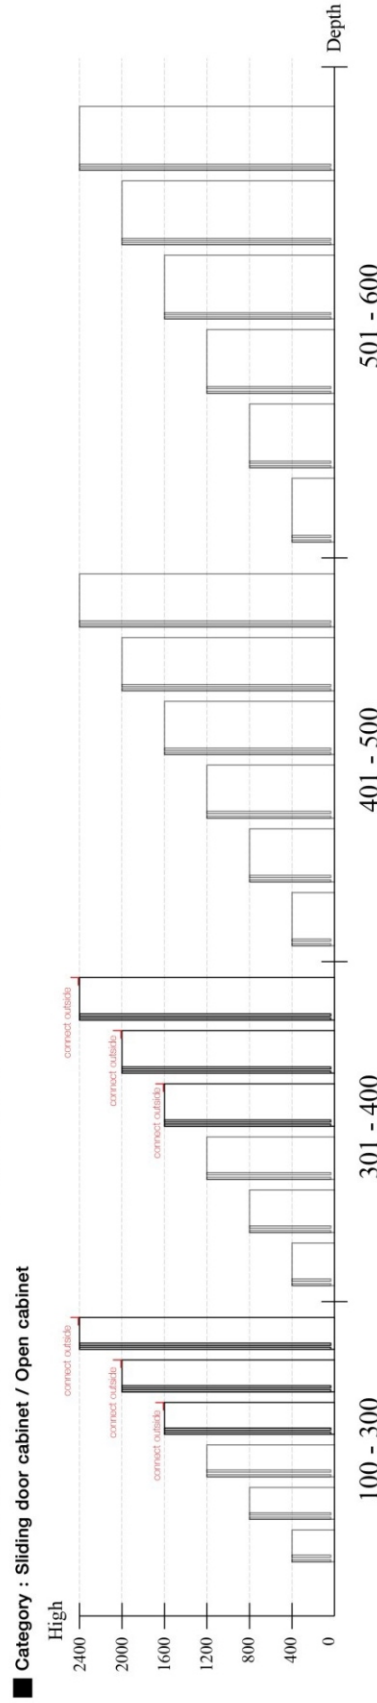

NORIS

Side board 150 cm.

CONNECT SYSTEM

1

3

2

(Connecting bolts)

WHEN FITTING CAMS
 ENSURE STARTING POSITION IS CORRECT
 BEFORE YOU INSERT CONNECTING BOLT
 TURN CLOCKWISE UNTIL SECURE

✓				✗
	↑			
	CORRECT		WRONG	

M4x16mm.

DOOR PANEL

■ The Standard for identifying which mounted safety fall protection fitting to use **Note : That children's products must be installed with all anti-falling fittings.**

■ Mounted fall protection fittings

Height from 1600 and up, depth of not more than 300.

HARDWARE

-BODY SET

x 18

x 18

x 28

x 12

M4x16mm.

x 12

M4x16mm.

x 21

x 4

x 8

x 1

x 1