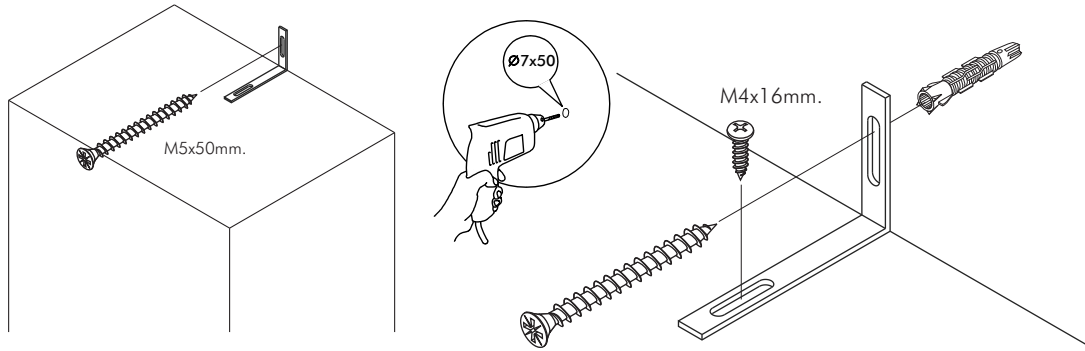

NORIS

Side board 150 cm.

CONNECT SYSTEM

1

3

2

(Connecting bolts)

WHEN FITTING CAMS
 ENSURE STARTING POSITION IS CORRECT
 BEFORE YOU INSERT CONNECTING BOLT
 TURN CLOCKWISE UNTIL SECURE

✓				✗
	↑			
	CORRECT		WRONG	

M4x16mm.

DOOR PANEL

■ The Standard for identifying which mounted safety fall protection fitting to use **Note : That children's products must be installed with all anti-falling fittings.**

■ Mounted fall protection fittings

Height from 1600 and up, depth of not more than 300.

HARDWARE

-BODY SET

x 18

x 18

x 28

x 12

M4x50mm.

x 8

M5x50mm.

x 1

-DOORS SET

x 6

x 6

M4x16mm.