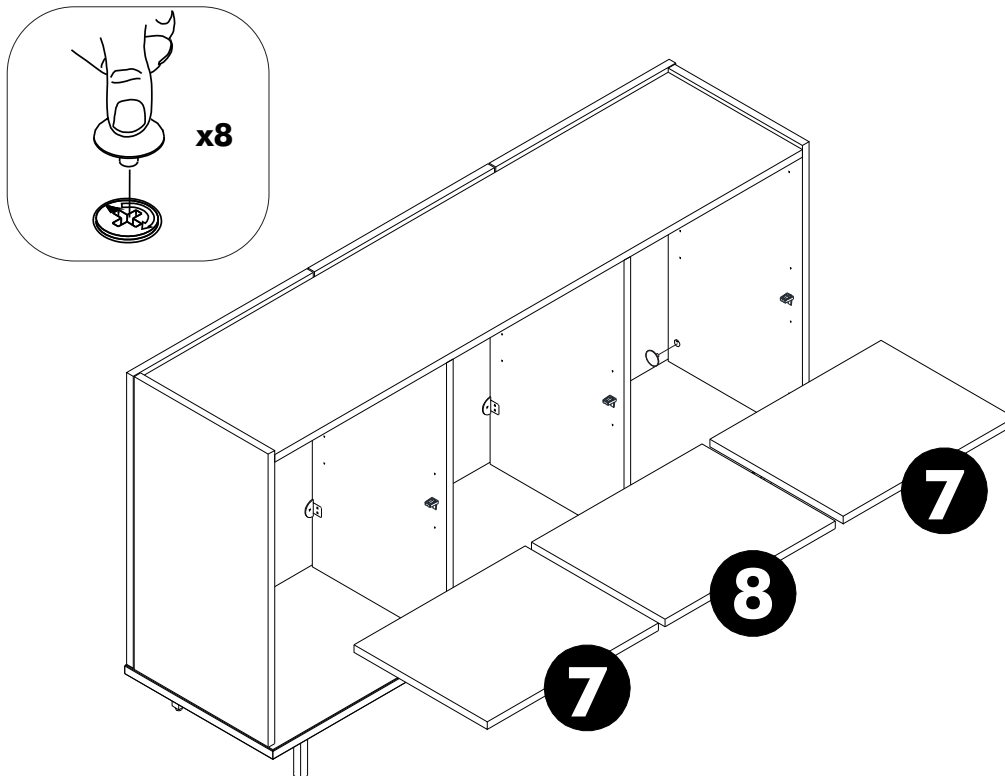

■ Mounted fall protection fittings

Height from 1600 and up, depth of not more than 300.

HARDWARE

-BODY SET

x 18

x 18

x 28

x 12

M4x50mm.

x 8

M5x50mm.

x 1

-DOORS SET

x 6

x 6

M4x16mm.

x 36

13 x5

1.

2.

3.

4.

5.