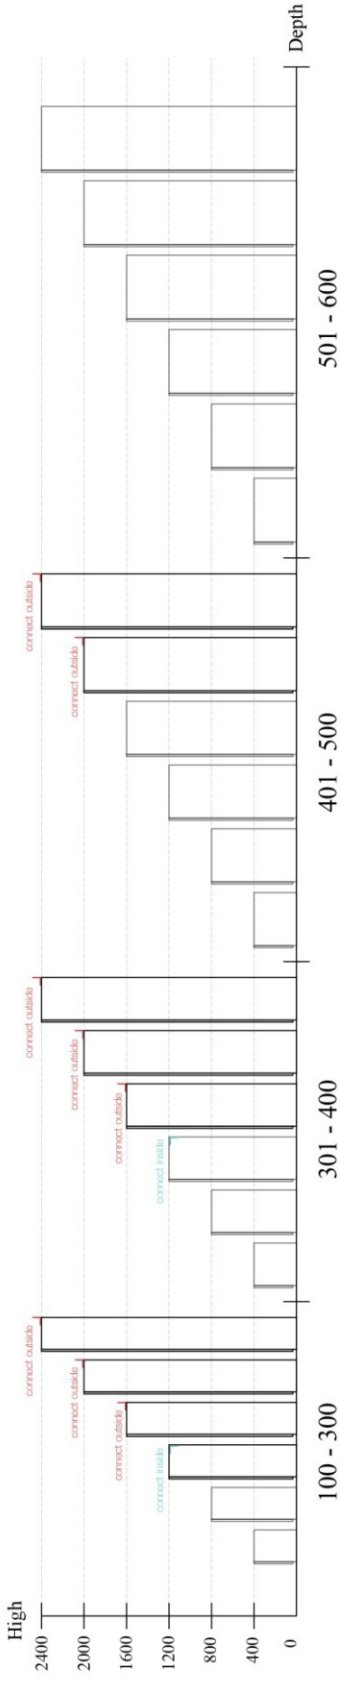

NORIS

Side board 150 cm.

CONNECT SYSTEM

1

3

2

(Connecting bolts)

WHEN FITTING CAMS
 ENSURE STARTING POSITION IS CORRECT
 BEFORE YOU INSERT CONNECTING BOLT
 TURN CLOCKWISE UNTIL SECURE

✓				✗
	↑			
	CORRECT		WRONG	

M4x16mm.

DOOR PANEL

■ The Standard for identifying which mounted safety fall protection fitting to use **Note : That children's products must be installed with all anti-falling fittings.**

■ Mounted fall protection fittings

Height from 1600 and up, depth of not more than 300.

HARDWARE

-BODY SET

x 18

x 18

x 28

x 12

M4x16mm.

x 12

M4x16mm.

x 21

x 4

x 8

x 1

x 1