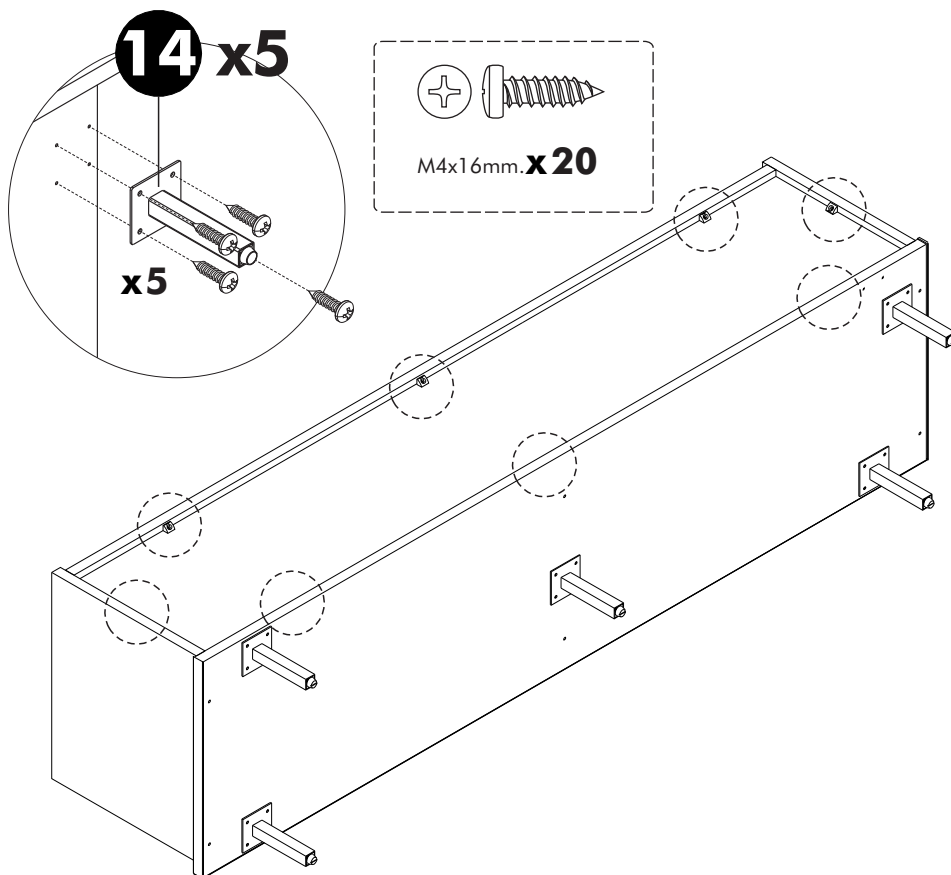

✓				✗
	CORRECT	WRONG		

M3.5x20mm.

M3.5x13mm.

1

Use these holes

2

Use these holes

■ The Standard for identifying which mounted safety fall protection fitting to use **Note : That children's products must be installed with all anti-falling fittings.**

-DRWAER SET

x 2 set

M3.5x13mm.

x 24

M4x40mm.

x 20

M6x23mm.

x 10

14 x5

15 x2

1.

2.

3.

4.

5.

ASSEMBLY