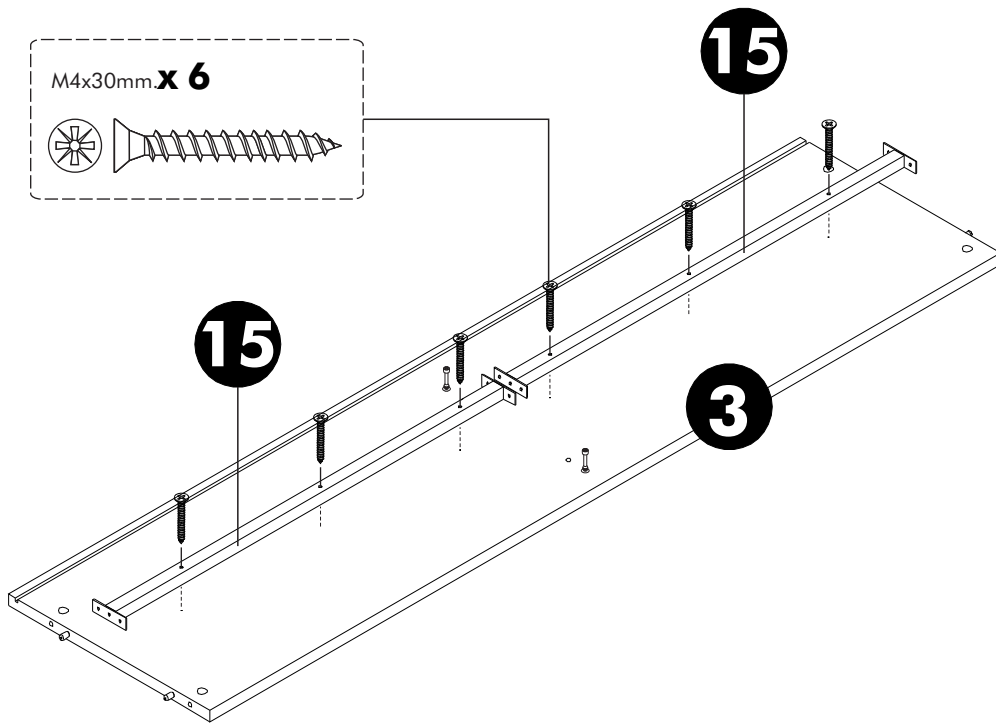

✓				✗
	CORRECT	WRONG		

M3.5x20mm.

M3.5x13mm.

1

Use these holes

2

Use these holes

■ The Standard for identifying which mounted safety fall protection fitting to use **Note : That children's products must be installed with all anti-falling fittings.**

M3.5x20mm.

x 8

x 1

x 1

M4x50mm.

x 6

M5x50mm.

x 1

-DRWAER SET

x 2 set

M3.5x13mm.

x 24

M4x40mm.

x 20

M6x23mm.

x 10

14 x5

15 x2

1.

2.

3.

4.

5.

ASSEMBLY