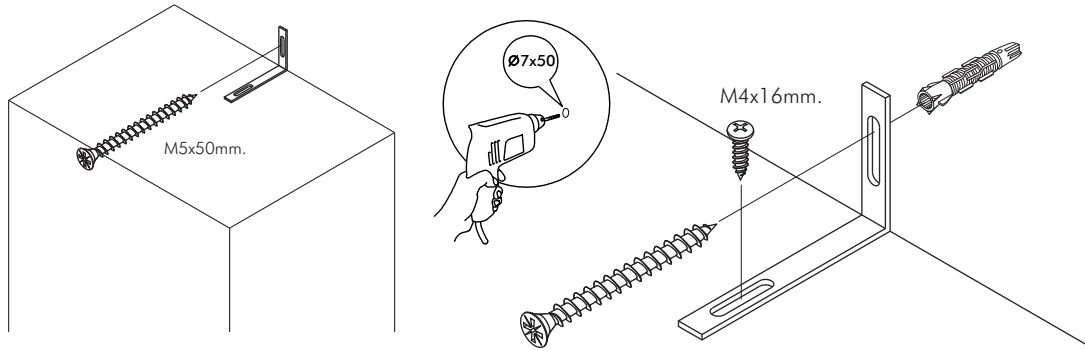

NORIS

TV CABINET 150 cm.

CONNECT SYSTEM

1

3

2

(Connecting bolts)

WHEN FITTING CAMS
 ENSURE STARTING POSITION IS CORRECT
 BEFORE YOU INSERT CONNECTING BOLT
 TURN CLOCKWISE UNTIL SECURE

✓				✗
	CORRECT	WRONG		

M3.5x20mm.

M3.5x13mm.

1

Use these holes

2

Use these holes

■ The Standard for identifying which mounted safety fall protection fitting to use **Note : That children's products must be installed with all anti-falling fittings.**

■ Mounted fall protection fittings

501 - 600

501 - 600

501 - 600

HARDWARE

-BODY SET

x 6

x 6