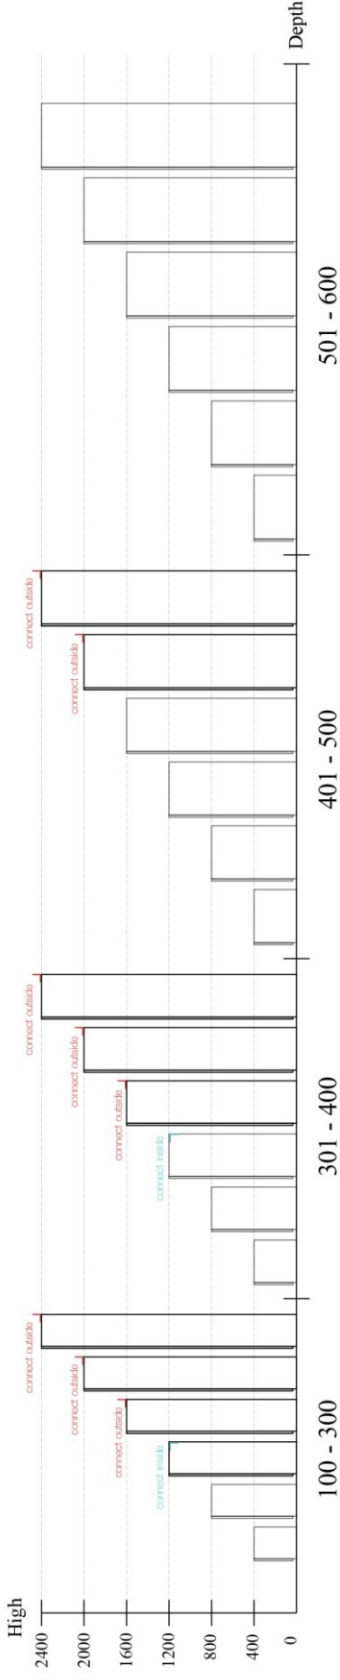

■ The Standard for identifying which mounted safety fall protection fitting to use **Note : That children's products must be installed with all anti-falling fittings.**

■ Mounted fall protection fittings

501 - 600