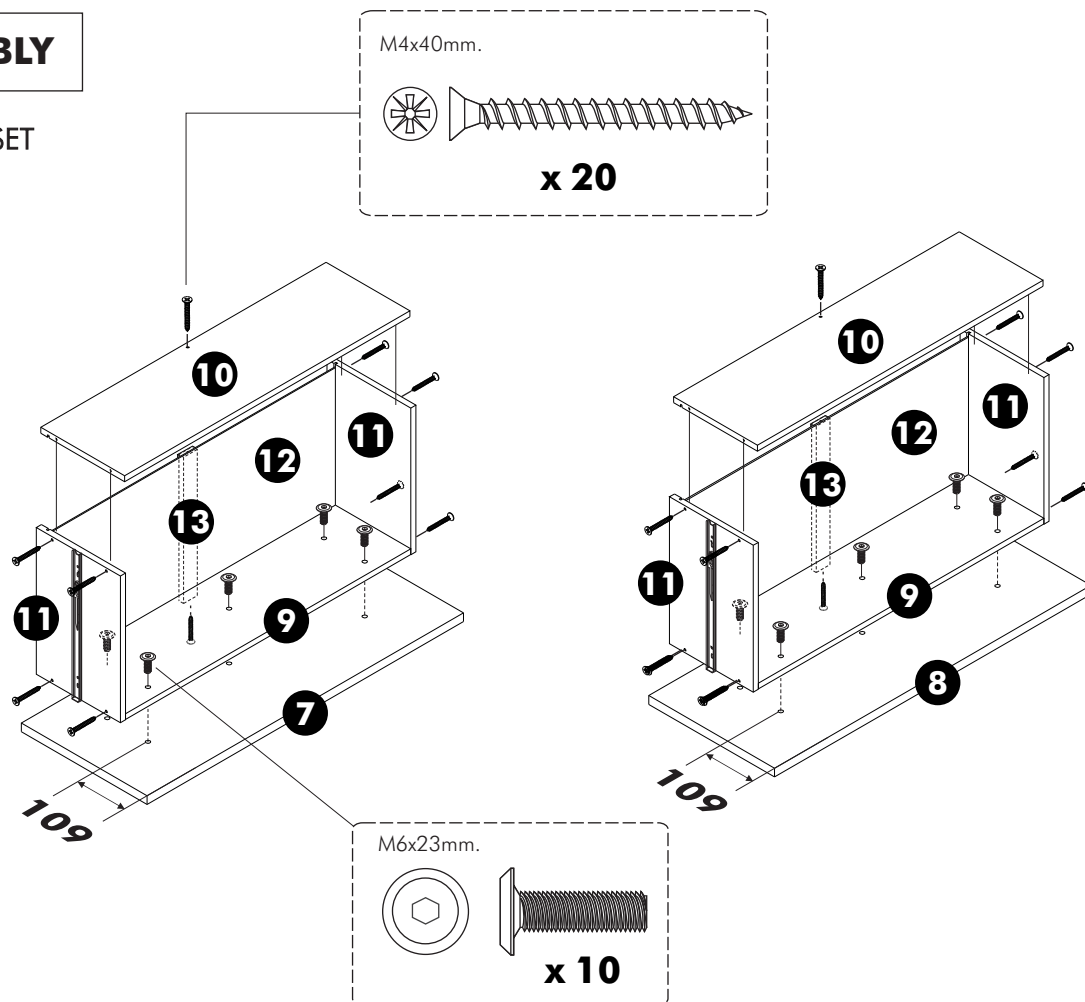

5.

ASSEMBLY

-DRWAER SET