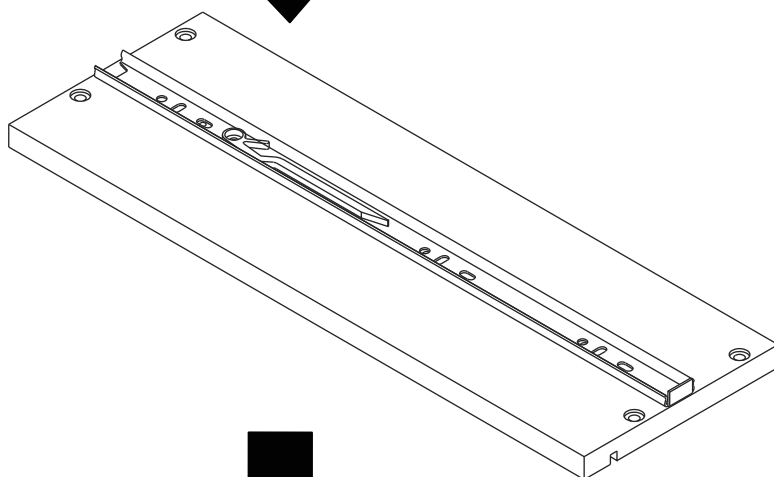

NORIS

TV CABINET 150 cm.

CONNECT SYSTEM

1

3

2

(Connecting bolts)

WHEN FITTING CAMS
 ENSURE STARTING POSITION IS CORRECT
 BEFORE YOU INSERT CONNECTING BOLT
 TURN CLOCKWISE UNTIL SECURE

✓				✗
	CORRECT	WRONG		

M3.5x20mm.

M3.5x13mm.

1

Use these holes

2

Use these holes

■ The Standard for identifying which mounted safety fall protection fitting to use **Note : That children's products must be installed with all anti-falling fittings.**

■ Mounted fall protection fittings

501 - 600

501 - 600

501 - 600

HARDWARE

-BODY SET

x 6

x 6