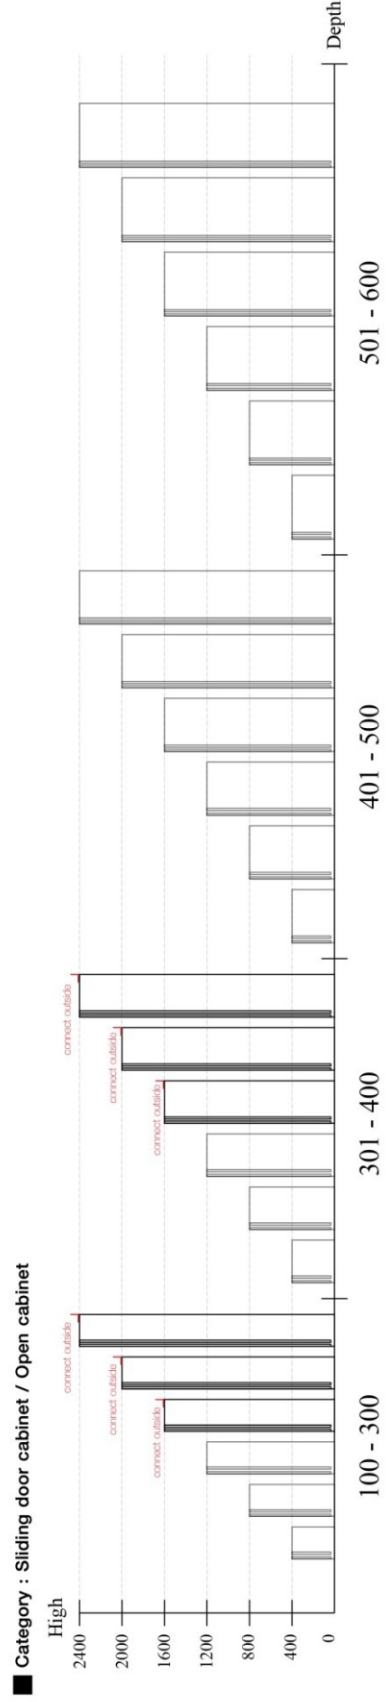

■ The Standard for identifying which mounted safety fall protection fitting to use **Note : That children's products must be installed with all anti-falling fittings.**

■ Mounted fall protection fittings

501 - 600

501 - 600

501 - 600