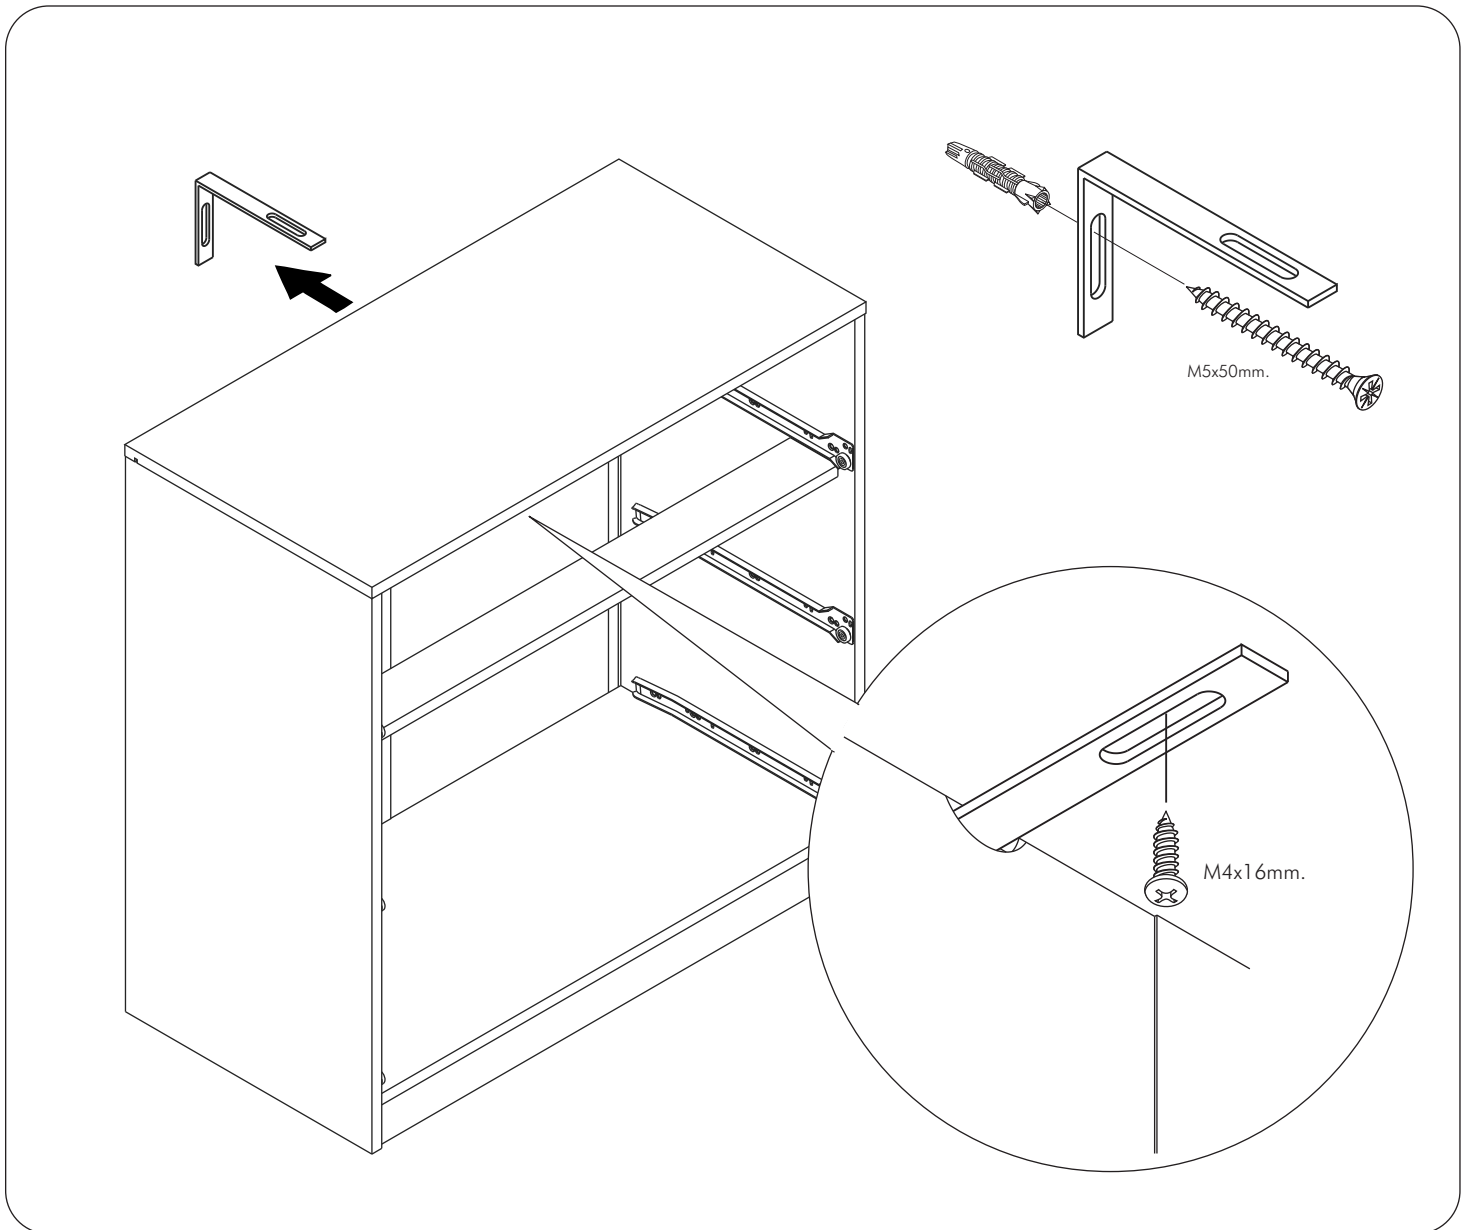

NORIS

TV CABINET 150 cm.

CONNECT SYSTEM

1

3

2

(Connecting bolts)

WHEN FITTING CAMS
 ENSURE STARTING POSITION IS CORRECT
 BEFORE YOU INSERT CONNECTING BOLT
 TURN CLOCKWISE UNTIL SECURE

✓				✗
	CORRECT	WRONG		

M3.5x20mm.

M3.5x13mm.

1

Use these holes

2

Use these holes

■ The Standard for identifying which mounted safety fall protection fitting to use **Note : That children's products must be installed with all anti-falling fittings.**