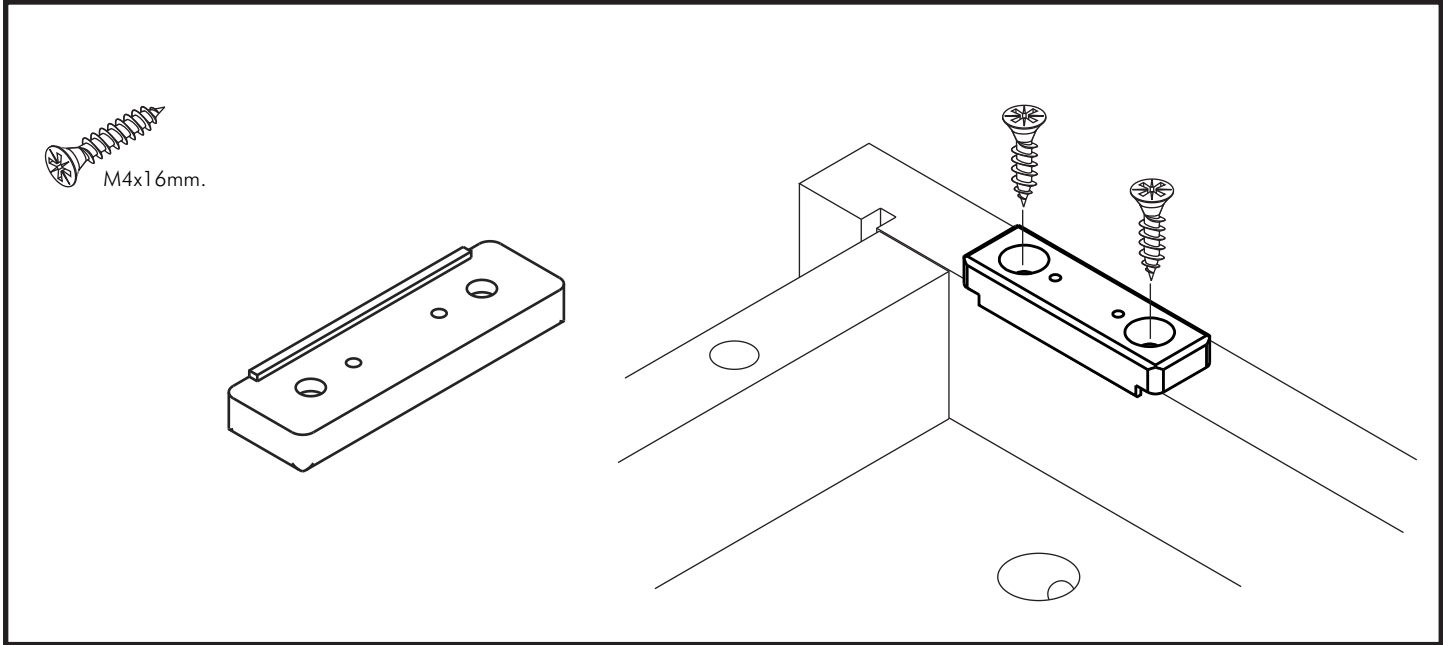

BLANC

Wardrobe slide 180

CONNECT SYSTEM

M3.5x20mm.

M4x25mm.

M3.5x13mm.

28mm.

1

Use these holes

2

Use these holes

x2

The Standard for identifying which mounted safety fall protection fitting to use **Note : That children's products must be installed with all anti-falling fittings.**

■ Mounted fall protection fittings