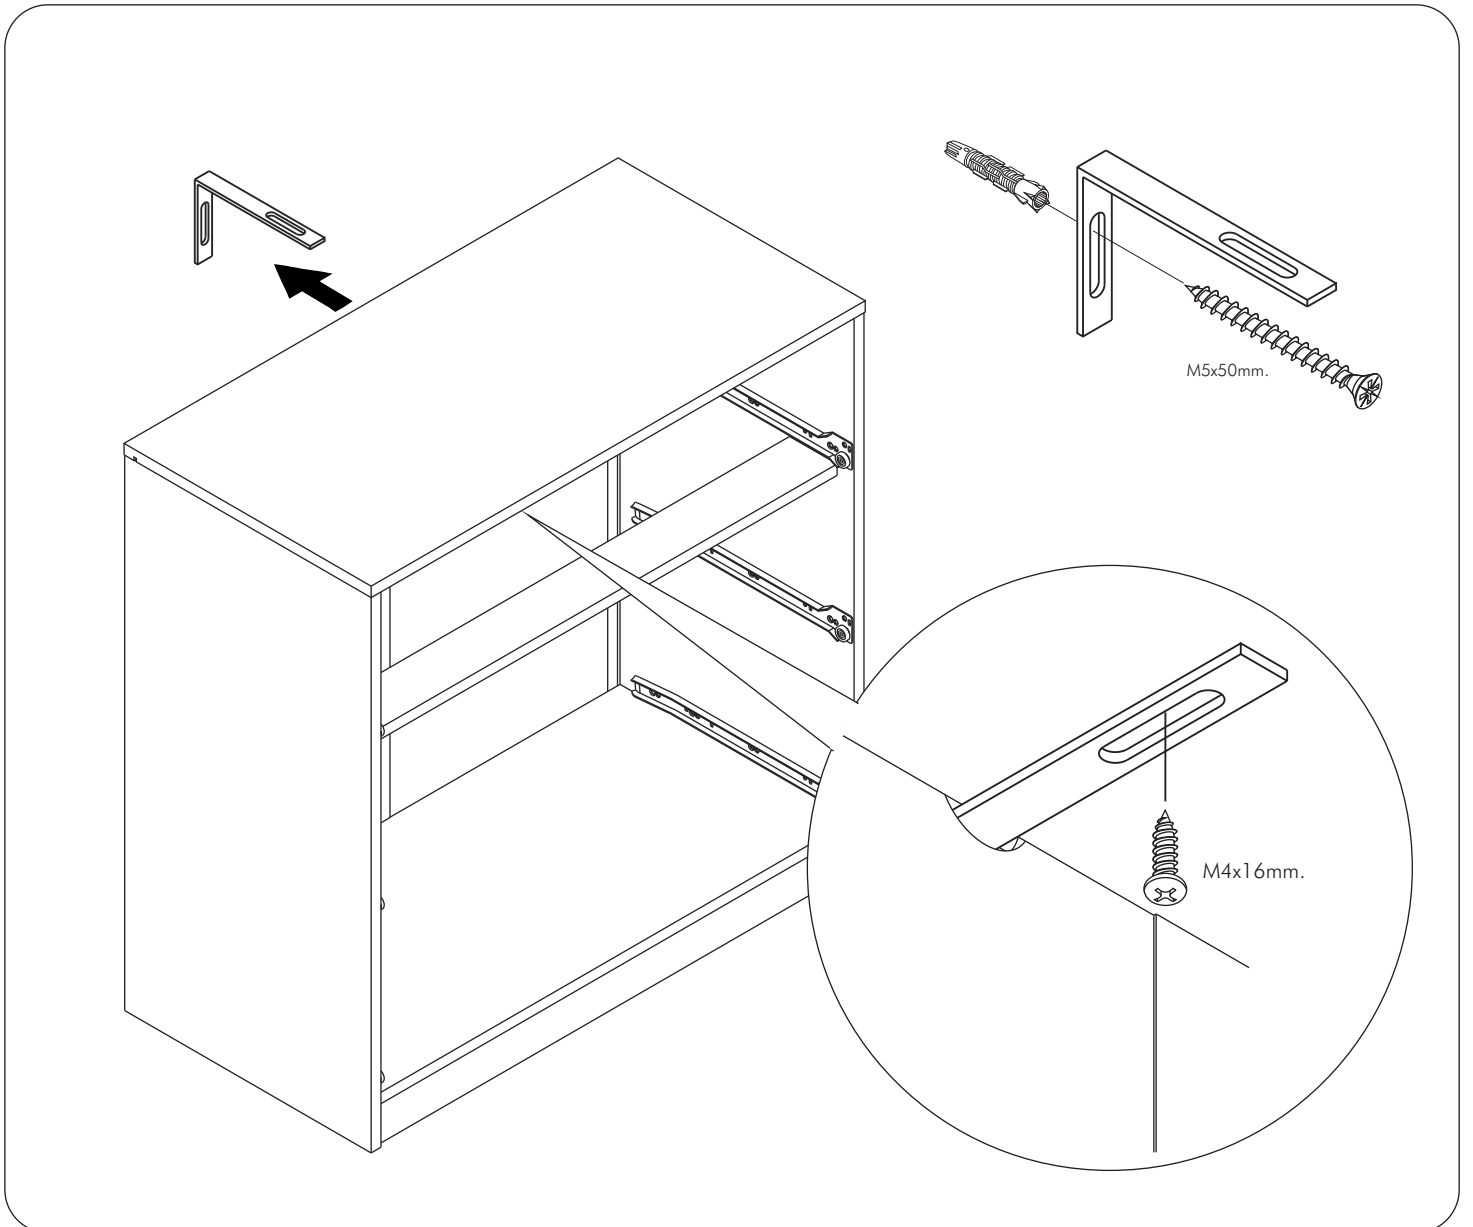

BLANC

Wardrobe slide 180

CONNECT SYSTEM

M3.5x20mm.

M4x25mm.

M3.5x13mm.

28mm.

1

Use these holes

2

Use these holes

x2

The Standard for identifying which mounted safety fall protection fitting to use **Note : That children's products must be installed with all anti-falling fittings.**

■ Mounted fall protection fittings

■ Category : Cabinet with open doors

■ Category : Chest of drawers

■ Category : Sliding door cabinet / Open cabinet

HARDWARE

-BODY SET

x 23

x 23

#8x35