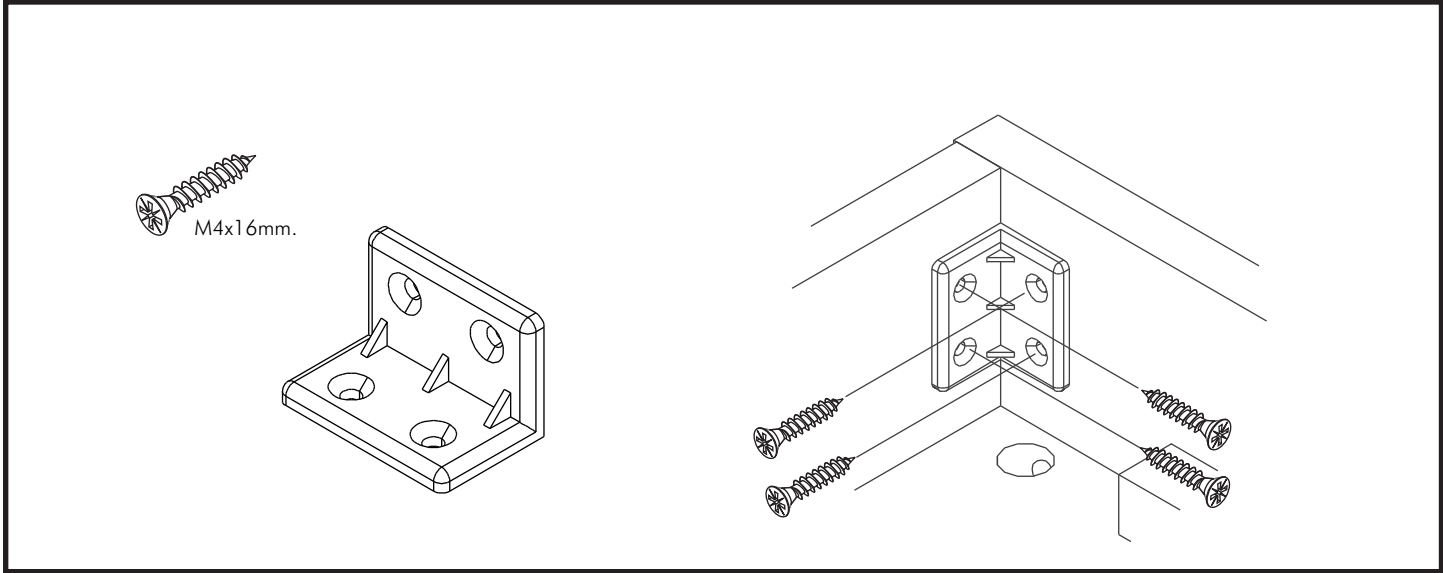

BLANC

Wardrobe slide 180

CONNECT SYSTEM

M3.5x20mm.

M4x25mm.

M3.5x13mm.

28mm.

1

Use these holes

2

Use these holes

x2

The Standard for identifying which mounted safety fall protection fitting to use **Note : That children's products must be installed with all anti-falling fittings.**

■ Mounted fall protection fittings