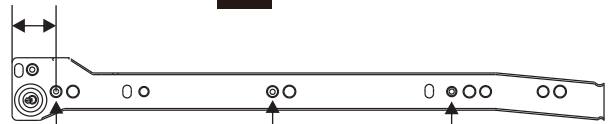

BLANC

Wardrobe slide 180

CONNECT SYSTEM

M3.5x20mm.

M4x25mm.

M3.5x13mm.

28mm.

1

Use these holes

2

Use these holes

x2

The Standard for identifying which mounted safety fall protection fitting to use **Note : That children's products must be installed with all anti-falling fittings.**

■ Mounted fall protection fittings

x 2

Ø 20mm.(5x23)

x 2

M3.5x13mm.

x 22

x 1

x 4

M4x16mm.

M4x16mm.

x 2

x 2

M5x3/8"

x 18

x 3

ASSEMBLY

-BODY SET