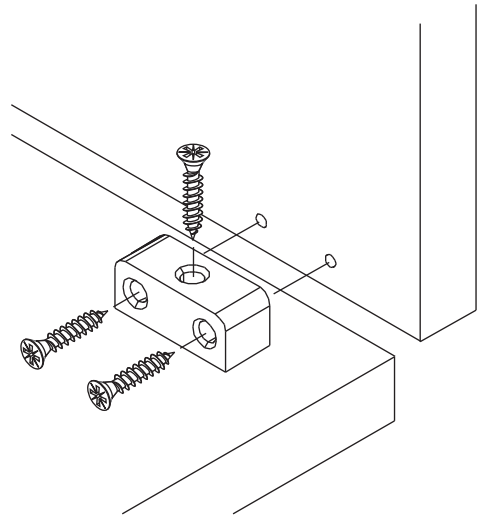

BLANC

Wardrobe slide 180

CONNECT SYSTEM

M3.5x20mm.

M4x25mm.

M3.5x13mm.

28mm.

1

Use these holes

2

Use these holes

x2

The Standard for identifying which mounted safety fall protection fitting to use **Note : That children's products must be installed with all anti-falling fittings.**

■ Mounted fall protection fittings

M4x16mm.

x 2

x 2

M5x3/8"

x 18

x 3

ASSEMBLY

-BODY SET