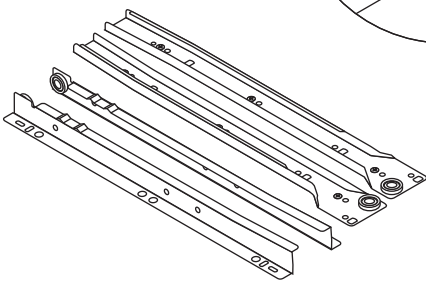

BLANC

Wardrobe slide 180

CONNECT SYSTEM

M3.5x20mm.

M4x25mm.

M3.5x13mm.

28mm.

1

Use these holes

2

Use these holes

x2

The Standard for identifying which mounted safety fall protection fitting to use **Note : That children's products must be installed with all anti-falling fittings.**

■ Mounted fall protection fittings

x 2

Ø 20mm.(5x23)

x 2

M3.5x13mm.

x 22

x 1

x 4

M4x16mm.

M4x16mm.

x 2

x 2

M5x3/8"

x 18

x 3

ASSEMBLY

-BODY SET