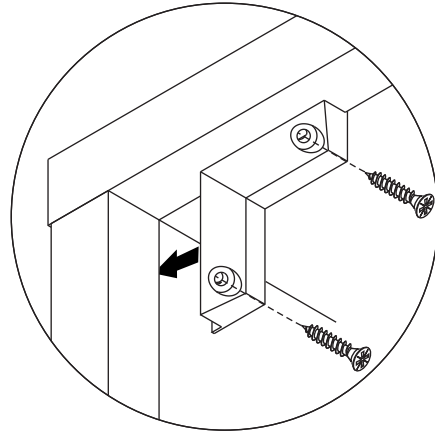

BLANC

Wardrobe slide 180

CONNECT SYSTEM

M3.5x20mm.

M4x25mm.

M3.5x13mm.

28mm.

1

Use these holes

2

Use these holes

x2

The Standard for identifying which mounted safety fall protection fitting to use **Note : That children's products must be installed with all anti-falling fittings.**

■ Mounted fall protection fittings

x 2

Ø 20mm.(5x23)

x 2

M3.5x13mm.

x 22

x 1

x 4

M4x16mm.

M4x16mm.

x 2

x 2

M5x3/8"

x 18

x 3

ASSEMBLY

-BODY SET