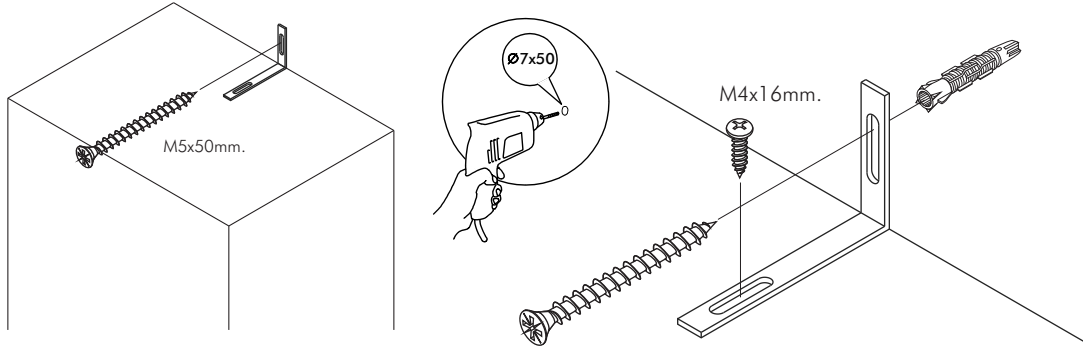

BLANC

Wardrobe slide 180

CONNECT SYSTEM

M3.5x20mm.

M4x25mm.

M3.5x13mm.

28mm.

1

Use these holes

2

Use these holes

x2

The Standard for identifying which mounted safety fall protection fitting to use **Note : That children's products must be installed with all anti-falling fittings.**

■ Mounted fall protection fittings

x 2

Ø 20mm.(5x23)

x 2

M3.5x13mm.

x 22

x 1

x 4

M4x16mm.

M4x16mm.

x 2

x 2

M5x3/8"

x 18

x 3

ASSEMBLY

-BODY SET