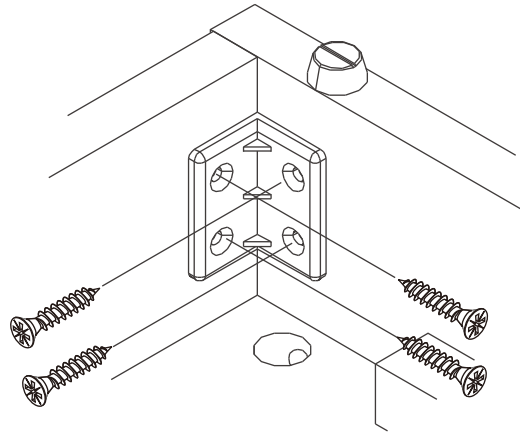

ESSENCE

Wardrobe 4 doors

CONNECT SYSTEM

The Standard for identifying which mounted safety fall protection fitting to use **Note : That children's products must be installed with all anti-falling fittings.**

■ Mounted fall protection fittings

■ Category : Cabinet with open doors

■ Category : Chest of drawers

■ Category : Sliding door cabinet / Open cabinet

HARDWARE

-BODY SET

x 30

19mm.

x 14

x 2

20mm.

x 2

x 6

x 4

x 2

5x18 mm.

14"

x 2

M3.5x13mm.

x 24

M4x40mm.

x 24

x 1

M6x23mm.