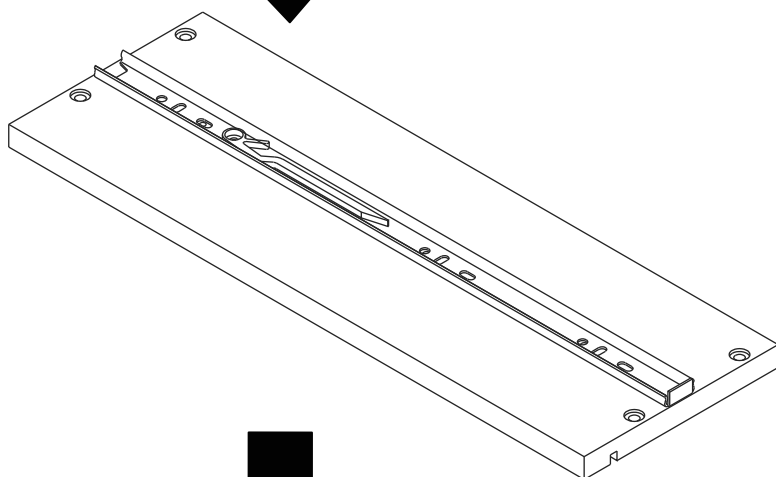

ESSENCE

Wardrobe 4 doors

CONNECT SYSTEM

The Standard for identifying which mounted safety fall protection fitting to use **Note : That children's products must be installed with all anti-falling fittings.**

■ Mounted fall protection fittings

■ Category : Cabinet with open doors

■ Category : Chest of drawers

■ Category : Sliding door cabinet / Open cabinet

HARDWARE

-BODY SET

x 30

19mm.

x 30

#8x35

x 28

x 2

x 2

x 26

x 1

x 2

x 14

x 2

20mm.

x 2

x 6

x 4

x 2

5x18 mm.