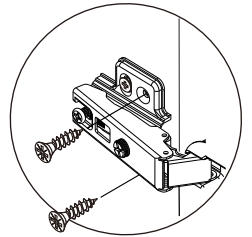

ESSENCE

Wardrobe 4 doors

CONNECT SYSTEM

The Standard for identifying which mounted safety fall protection fitting to use **Note : That children's products must be installed with all anti-falling fittings.**

■ Mounted fall protection fittings

■ Category : Cabinet with open doors

■ Category : Chest of drawers

■ Category : Sliding door cabinet / Open cabinet

HARDWARE

-BODY SET

x 30

19mm.

x 14

x 2

20mm.

x 2

x 6

x 4

x 2

5x18 mm.

14"

x 2

M3.5x13mm.

x 24

M4x40mm.

x 24

x 1

M6x23mm.