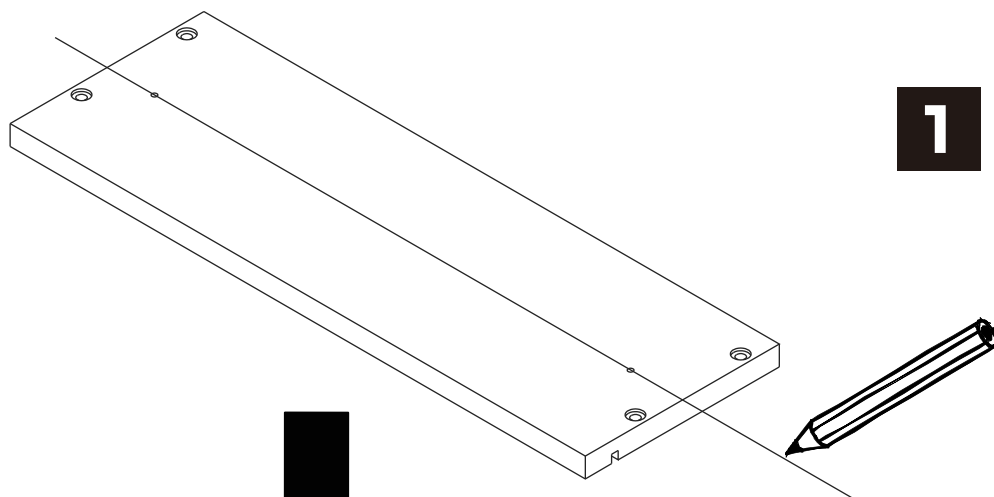

ESSENCE

Wardrobe 4 doors

CONNECT SYSTEM

The Standard for identifying which mounted safety fall protection fitting to use **Note : That children's products must be installed with all anti-falling fittings.**

■ Mounted fall protection fittings

■ Category : Cabinet with open doors

■ Category : Chest of drawers

■ Category : Sliding door cabinet / Open cabinet

HARDWARE

-BODY SET

x 30

19mm.

x 30

#8x35

x 28

x 2

x 2

x 26

x 1

x 2

x 14

x 2

20mm.

x 2

x 6

x 4

x 2

5x18 mm.