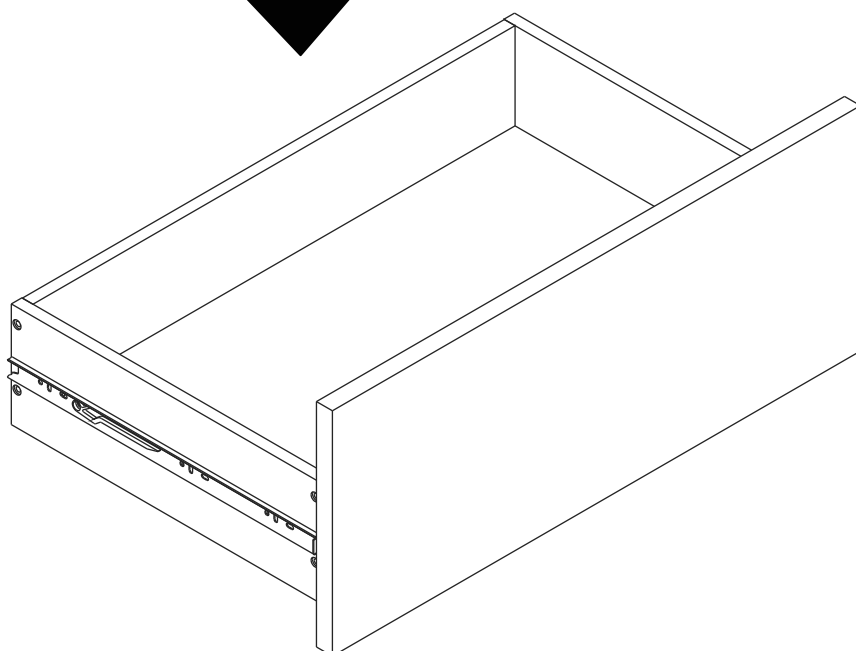

ESSENCE

Wardrobe 4 doors

CONNECT SYSTEM

The Standard for identifying which mounted safety fall protection fitting to use **Note : That children's products must be installed with all anti-falling fittings.**

■ Mounted fall protection fittings

■ Category : Cabinet with open doors

■ Category : Chest of drawers

■ Category : Sliding door cabinet / Open cabinet

HARDWARE

-BODY SET

x 30

19mm.

x 30

#8x35

x 28

x 2

x 2

x 26

x 1

x 2

x 14

x 2

20mm.

x 2

x 6

x 4

x 2

5x18 mm.