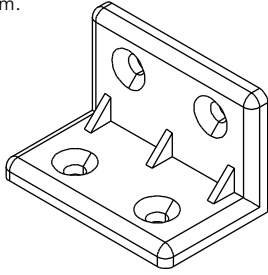

ESSENCE

Wardrobe 4 doors

CONNECT SYSTEM

The Standard for identifying which mounted safety fall protection fitting to use **Note : That children's products must be installed with all anti-falling fittings.**

■ Mounted fall protection fittings

■ Category : Cabinet with open doors

■ Category : Chest of drawers

■ Category : Sliding door cabinet / Open cabinet

HARDWARE

-BODY SET

x 30

19mm.

x 14

x 2

20mm.

x 2

x 6

x 4

x 2

5x18 mm.

14"

x 2

M3.5x13mm.

x 24

M4x40mm.

x 24

x 1

M6x23mm.