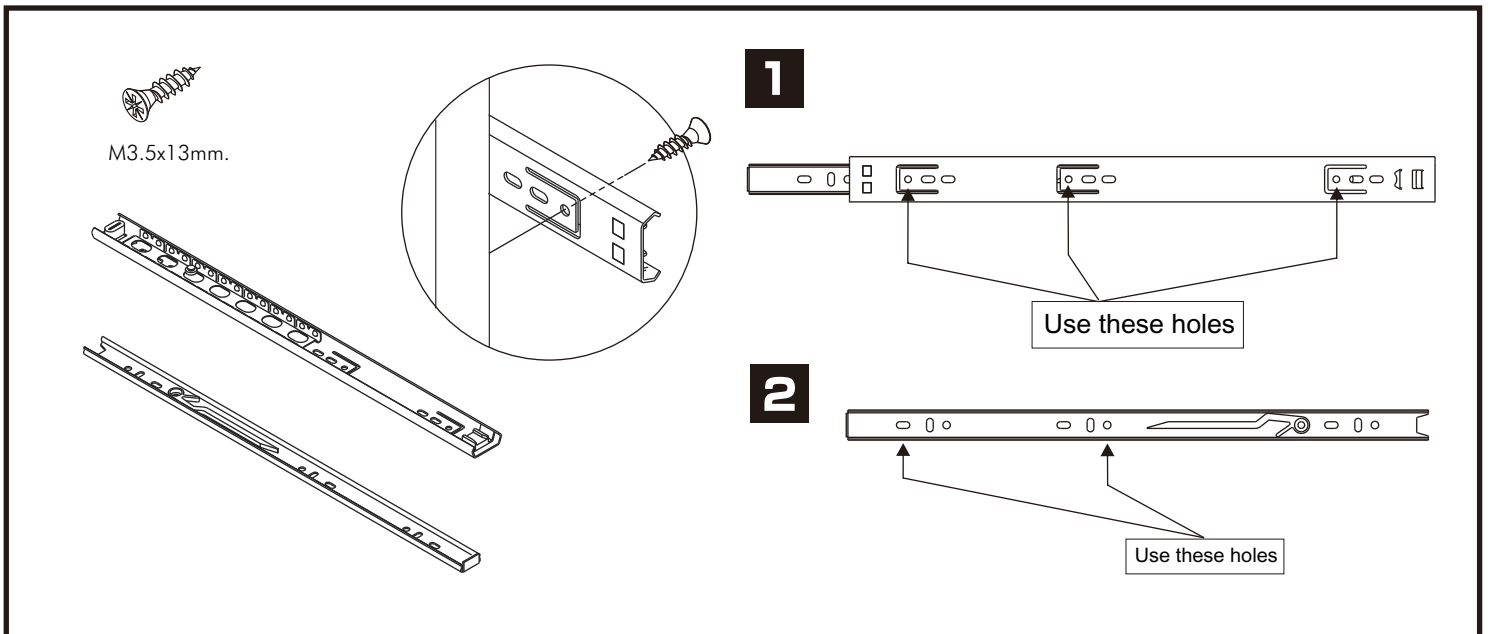

ESSENCE

Wardrobe 4 doors

CONNECT SYSTEM

The Standard for identifying which mounted safety fall protection fitting to use **Note : That children's products must be installed with all anti-falling fittings.**

■ Mounted fall protection fittings

■ Category : Cabinet with open doors

■ Category : Chest of drawers

■ Category : Sliding door cabinet / Open cabinet

HARDWARE

-BODY SET

x 30

19mm.

x 14

x 2

20mm.

x 2

x 6

x 4

x 2

5x18 mm.

14"

x 2

M3.5x13mm.

x 24

M4x40mm.

x 24

x 1

M6x23mm.