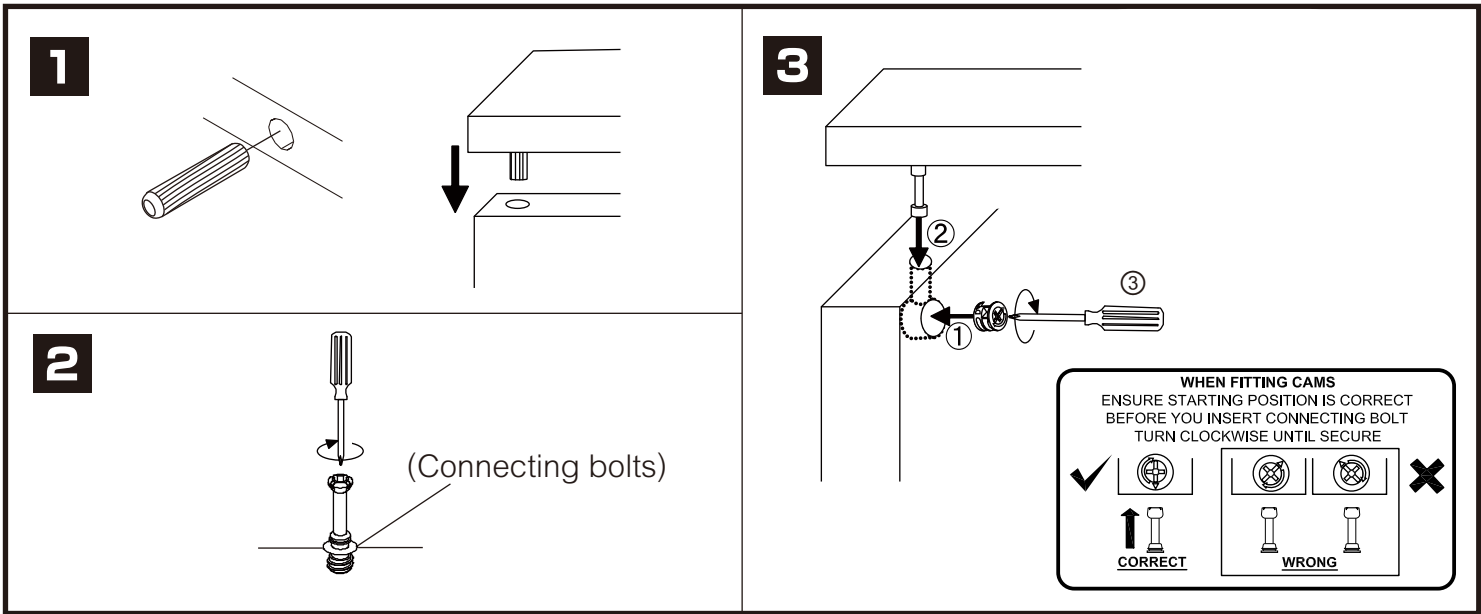

ESSENCE

Wardrobe 4 doors

CONNECT SYSTEM

The Standard for identifying which mounted safety fall protection fitting to use **Note : That children's products must be installed with all anti-falling fittings.**

■ Mounted fall protection fittings

■ Category : Cabinet with open doors

■ Category : Chest of drawers

■ Category : Sliding door cabinet / Open cabinet

HARDWARE

-BODY SET

x 30

19mm.