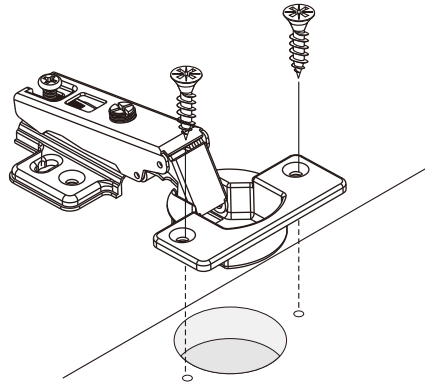

ESSENCE

Wardrobe 4 doors

CONNECT SYSTEM

The Standard for identifying which mounted safety fall protection fitting to use **Note : That children's products must be installed with all anti-falling fittings.**

■ Mounted fall protection fittings

■ Category : Cabinet with open doors

■ Category : Chest of drawers

■ Category : Sliding door cabinet / Open cabinet

HARDWARE

-BODY SET

x 30

19mm.

x 14

x 2

20mm.

x 2

x 6

x 4

x 2

5x18 mm.