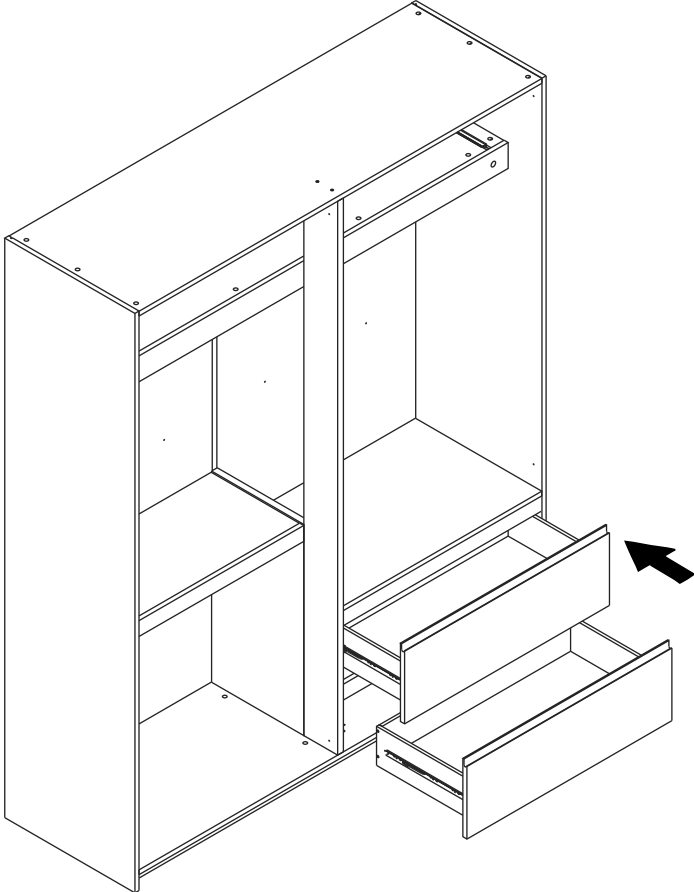

ESSENCE

Wardrobe 4 doors

CONNECT SYSTEM

The Standard for identifying which mounted safety fall protection fitting to use **Note : That children's products must be installed with all anti-falling fittings.**

14"

x 2

M3.5x13mm.

x 24

M4x40mm.

x 24

x 1

M6x23mm.

8.

9.

ASSEMBLY

-DRAWER SET

2Set.

ASSEMBLY

-DOOR SET

1.