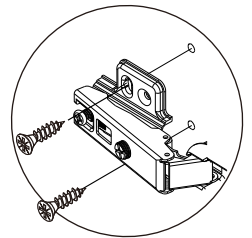

ESSENCE

Wardrobe 4 doors

CONNECT SYSTEM

The Standard for identifying which mounted safety fall protection fitting to use **Note : That children's products must be installed with all anti-falling fittings.**

■ Mounted fall protection fittings

■ Category : Cabinet with open doors

■ Category : Chest of drawers

■ Category : Sliding door cabinet / Open cabinet

HARDWARE

-BODY SET

x 30

19mm.