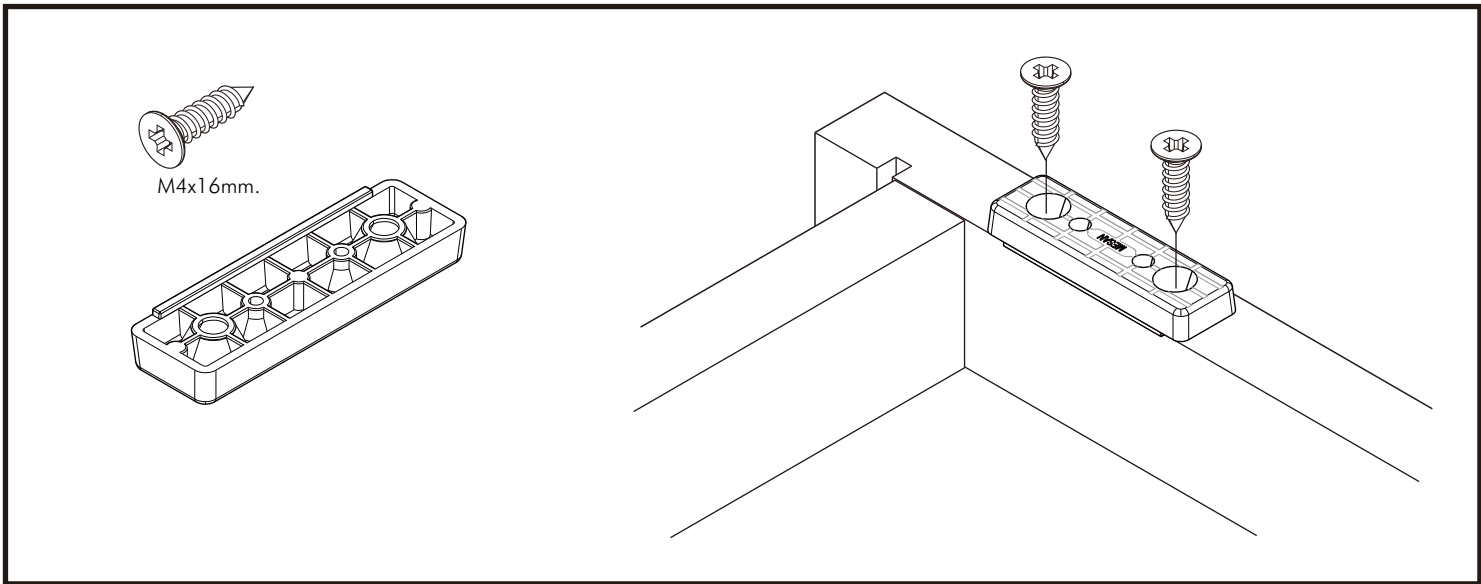

ESSENCE

Wardrobe 4 doors

CONNECT SYSTEM

The Standard for identifying which mounted safety fall protection fitting to use **Note : That children's products must be installed with all anti-falling fittings.**

■ Mounted fall protection fittings

■ Category : Cabinet with open doors

■ Category : Chest of drawers

■ Category : Sliding door cabinet / Open cabinet

HARDWARE

-BODY SET

x 30

19mm.

x 14

x 2

20mm.

x 2

x 6

x 4

x 2

5x18 mm.

14"

x 2

M3.5x13mm.

x 24

M4x40mm.

x 24

x 1

M6x23mm.