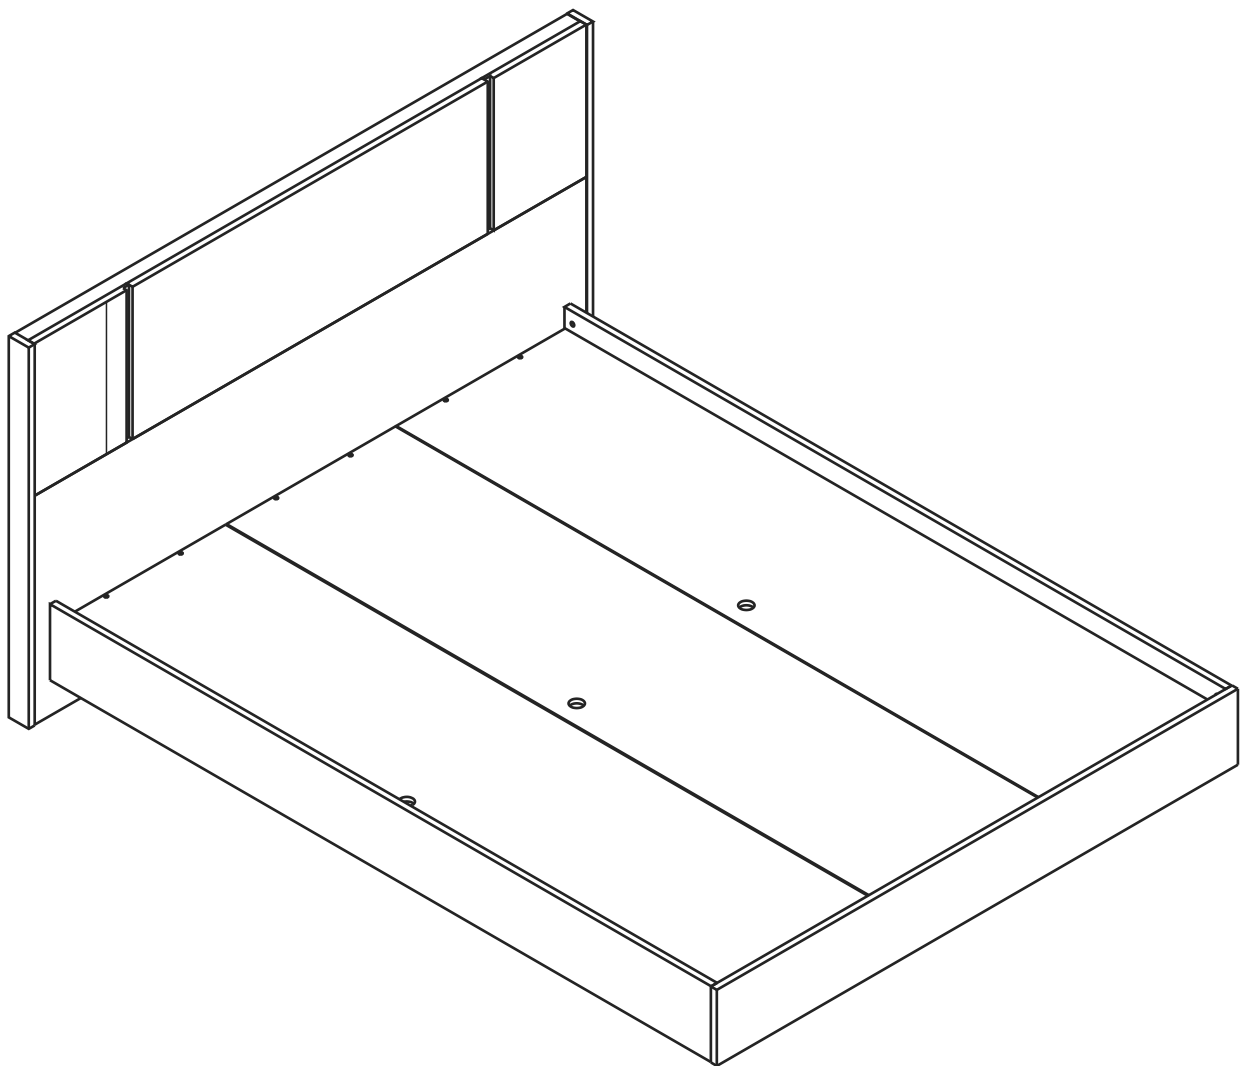

ESSENCE

BED 5 ft.

BED 6 ft.

HARDWARE

-BODY SET

x 4

x 4

#8x35

#M4

x 1

x 10

M4x16mm.

x 20

M4x30mm.

x 48

M4x16mm.