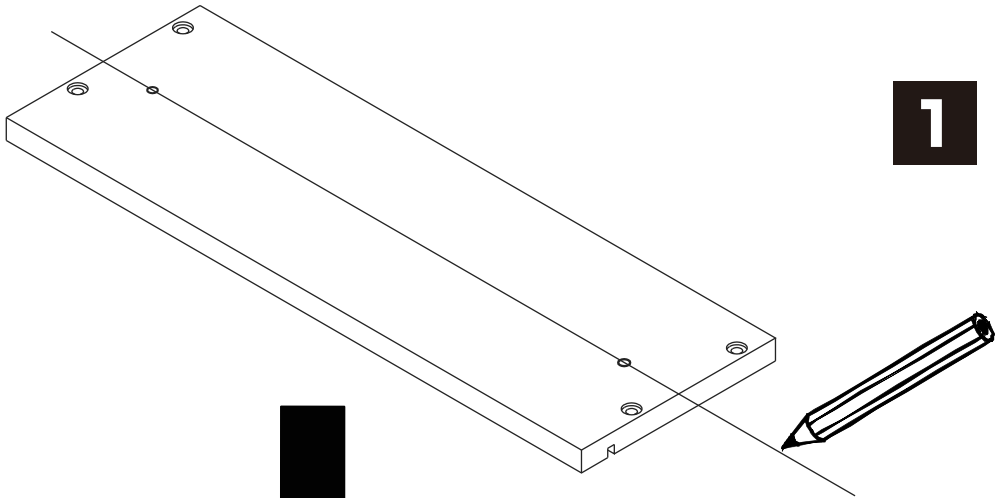

H-LARA/PS2

Computer table 120 cm.

CONNECT SYSTEM

1

2

(Connecting bolts)

3

WHEN FITTING CAMS
ENSURE STARTING POSITION IS CORRECT
BEFORE YOU INSERT CONNECTING BOLT
TURN CLOCKWISE UNTIL SECURE

↑
CORRECT

WRONG

5/10.5 mm.

M3.5x13mm.

1

2

M3.5x13mm.

1

Use these holes

2

Use these holes

HARDWARE

-BODY SET

M4X40mm.

X 16

6X35mm.

X 32

X 8

X 8

6x5/8"

X 2

X 14

X 1

M3.5x20