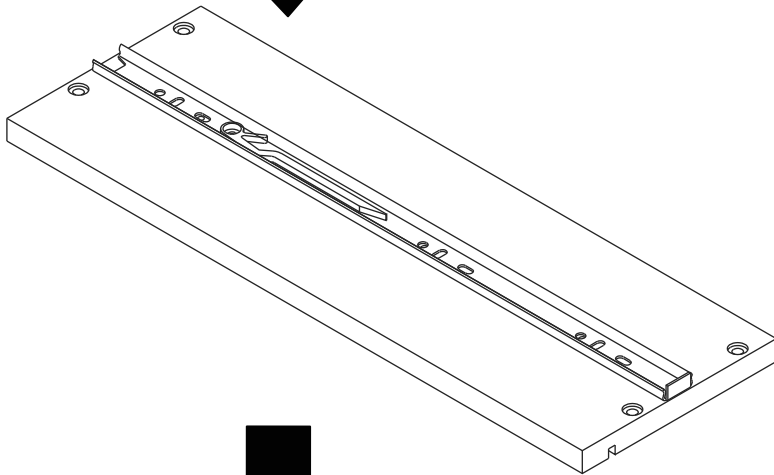

H-LARA/PS2

Computer table 120 cm.

CONNECT SYSTEM

1

2

(Connecting bolts)

3

WHEN FITTING CAMS
ENSURE STARTING POSITION IS CORRECT
BEFORE YOU INSERT CONNECTING BOLT
TURN CLOCKWISE UNTIL SECURE

↑
CORRECT

WRONG

5/10.5 mm.

M3.5x13mm.

1

2

M3.5x13mm.

1

Use these holes

2

Use these holes

HARDWARE

-BODY SET

M4X40mm.

X 16

6X35mm.