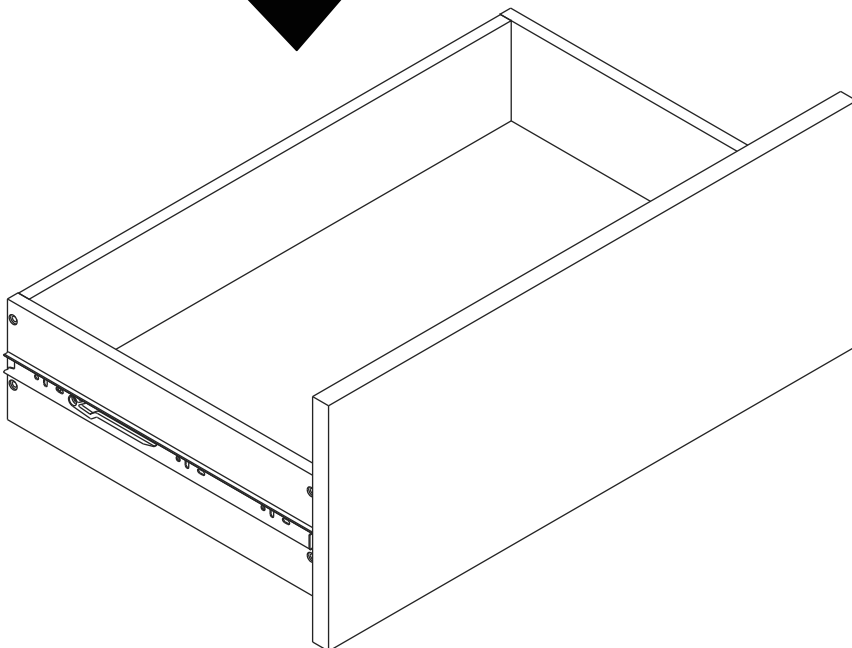

H-LARA/PS2

Computer table 120 cm.

CONNECT SYSTEM

1

2

(Connecting bolts)

3

WHEN FITTING CAMS
ENSURE STARTING POSITION IS CORRECT
BEFORE YOU INSERT CONNECTING BOLT
TURN CLOCKWISE UNTIL SECURE

↑
CORRECT

WRONG

5/10.5 mm.

M3.5x13mm.

1

2

M3.5x13mm.

1

Use these holes

2

Use these holes

HARDWARE

-BODY SET

M4X40mm.

X 16

6X35mm.

X 32

X 8

X 8

6x5/8"

X 2

X 14

X 1

M3.5x20