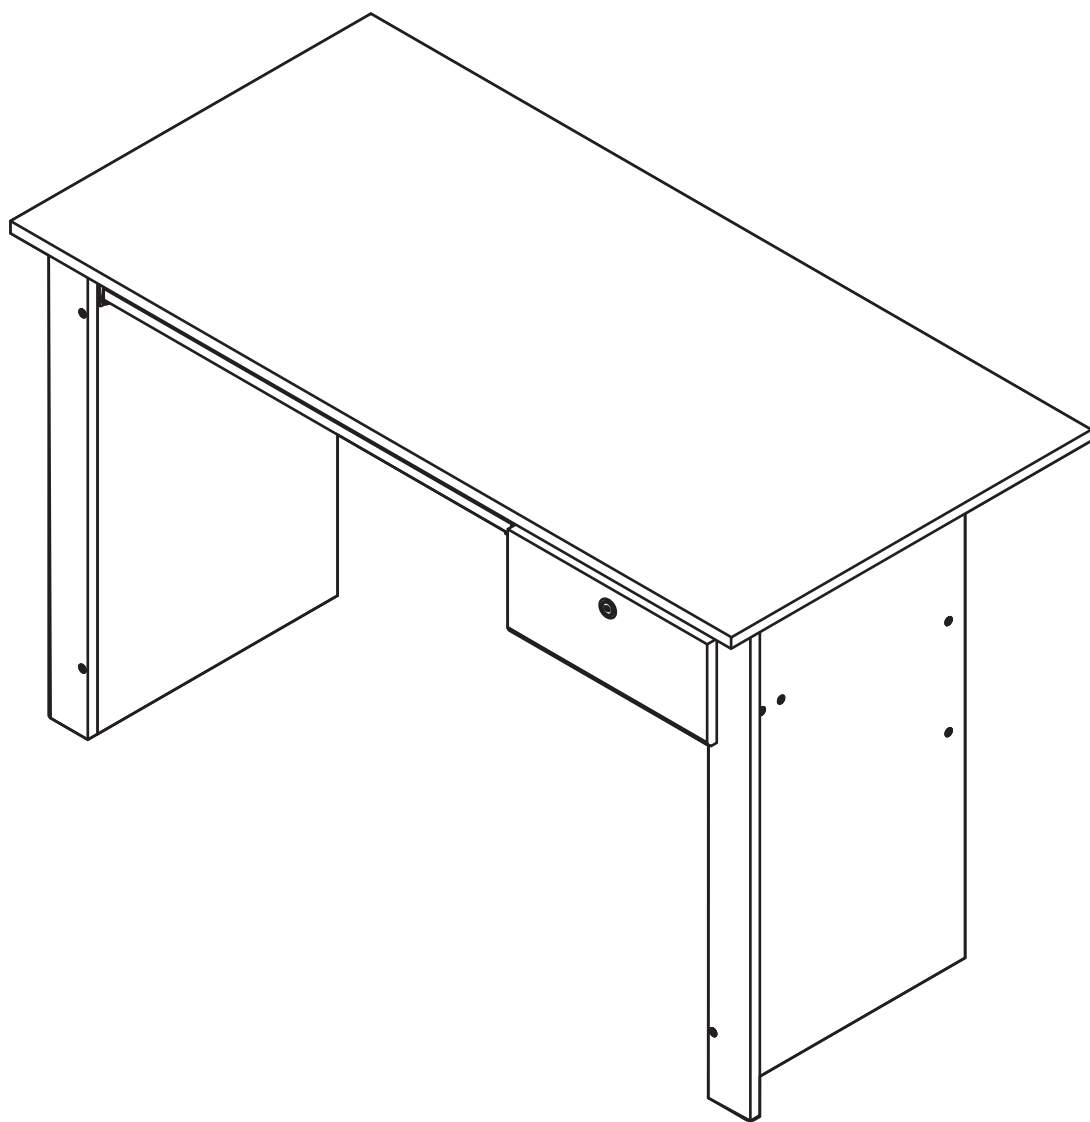

H-LARA/PS2

Computer table 120 cm.

CONNECT SYSTEM

1

2

(Connecting bolts)

3

WHEN FITTING CAMS
ENSURE STARTING POSITION IS CORRECT
BEFORE YOU INSERT CONNECTING BOLT
TURN CLOCKWISE UNTIL SECURE

↑
CORRECT

WRONG

5/10.5 mm.

M3.5x13mm.

1

2

M3.5x13mm.

1

X 32

X 8

X 8

6x5/8"

X 2

X 14

X 1

M3.5x20