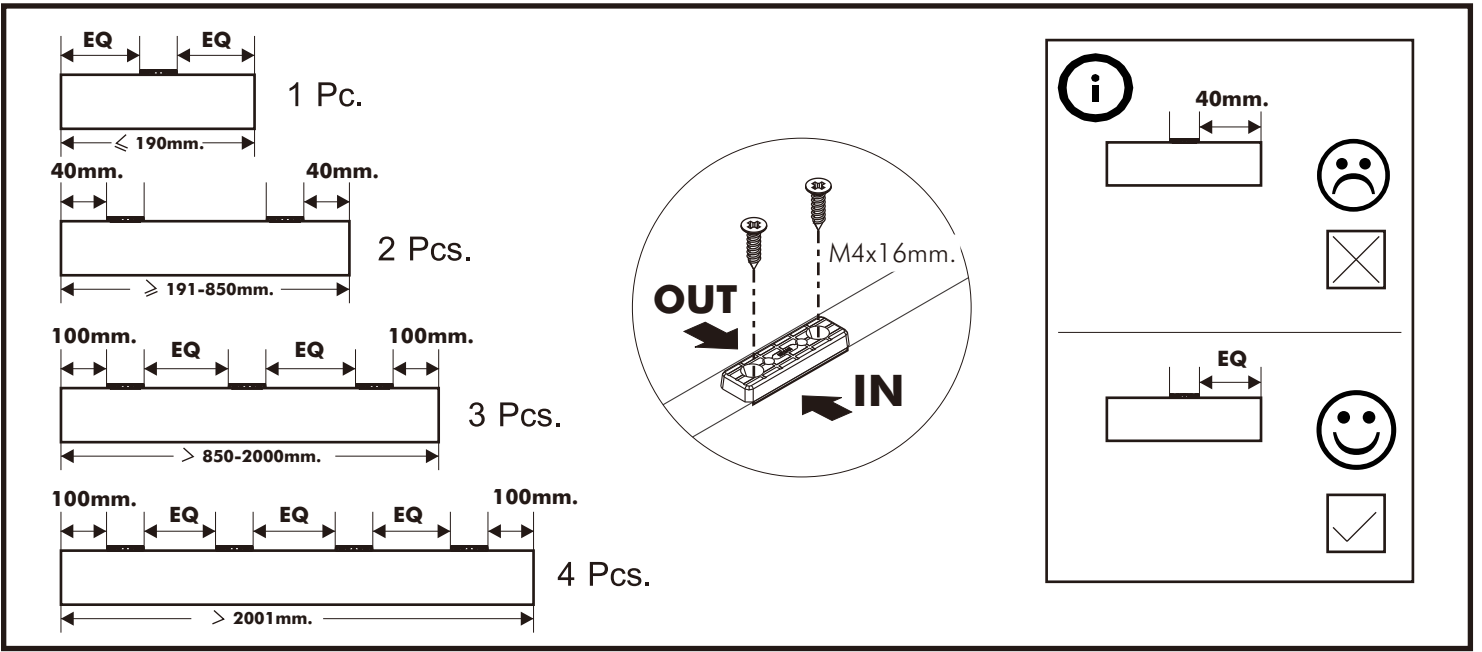

ESQUIRE

BED 5 ft.

BED 6 ft.

CONNECT SYSTEM

HARDWARE

-BODY SET

x 4

x 4

#8x35

x 8

x 4

No.1

x 3

#M6

x 4

#M6

x 4

#M4

x 1

x 10

M4x16mm.

x 20

M4x30mm.

x 47

M4x45mm.

x 1

M4x16mm.

x 35

#M8

x 4

#M8

x 4