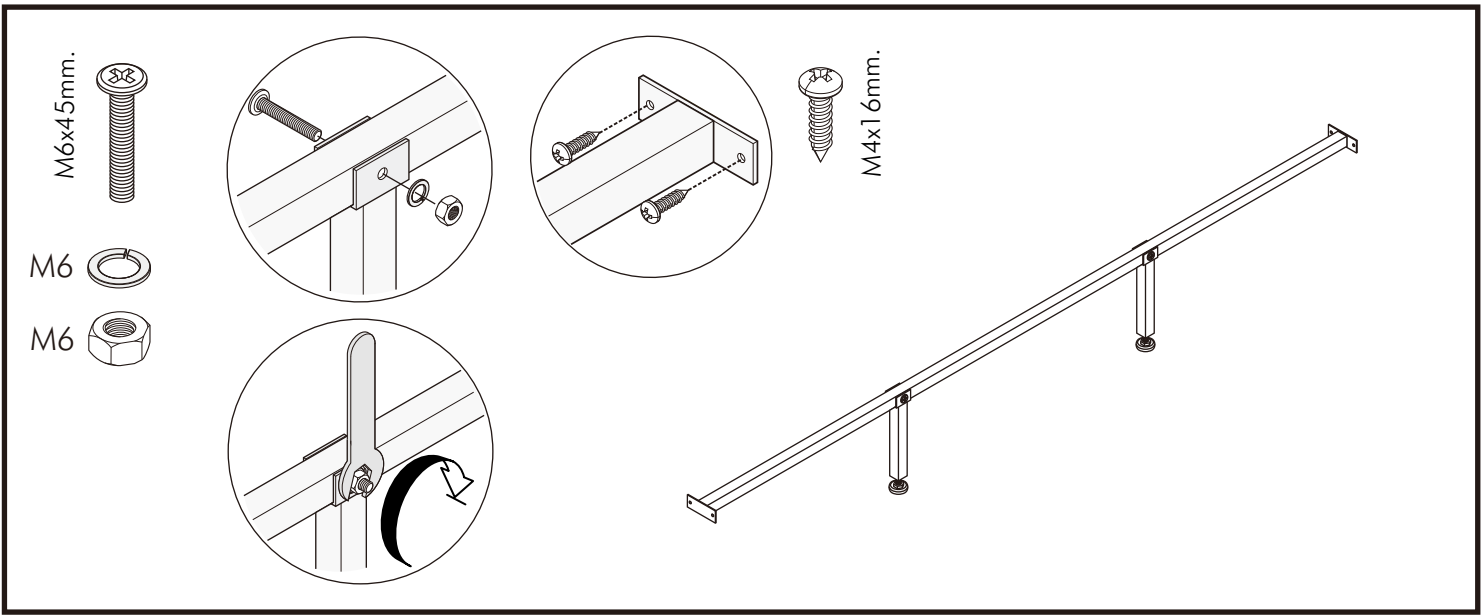

ESQUIRE

BED 5 ft.

BED 6 ft.

CONNECT SYSTEM

HARDWARE

-BODY SET

x 4

x 4

#8x35

x 8

x 4

No.1

x 3

#M6

x 4

#M6

x 4

#M4

x 1

x 10

M4x16mm.

x 20

M4x30mm.

x 47