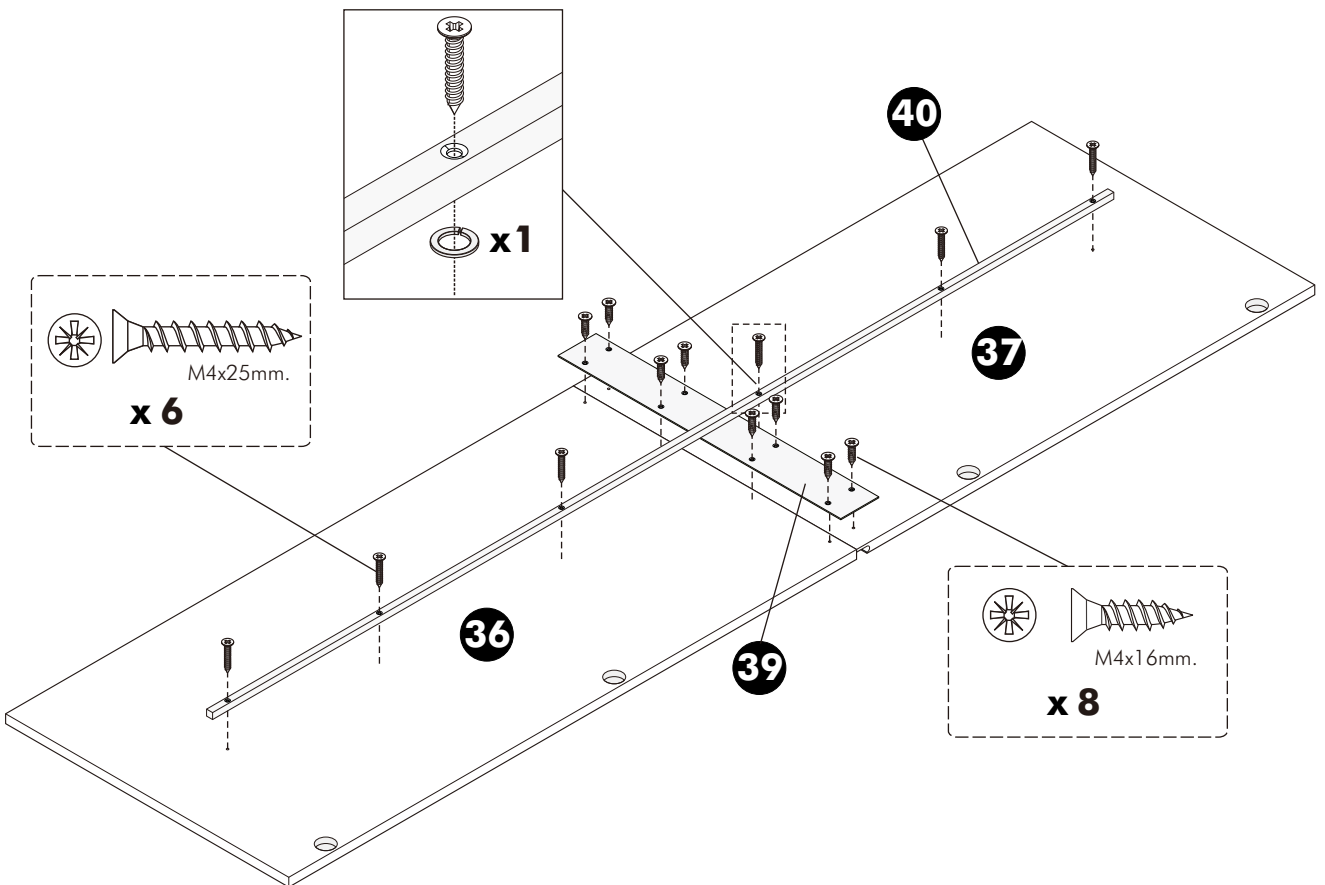

-DRAWER SET

x 1

M3.5x13mm.

x 12

M4x40mm.

x 10

x 1

M6x23mm.

x 2

x 1

x 1

4x1/2"

x 2

M3.5x20mm.

x 4

-DOOR SET

x 16

M4x16mm.

x 112

x 8

M4x25mm.

x 12

#8x50

x 3

14.

ASSEMBLY

-DRAWER SET

ASSEMBLY

-DOOR SET

1.

2.

3.