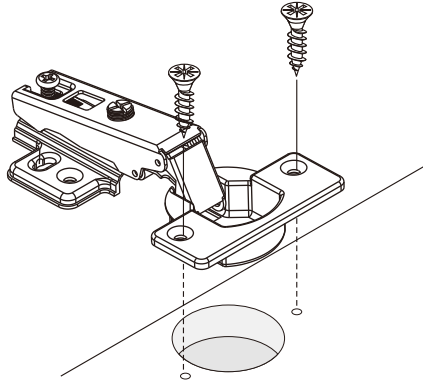

PALLAZO-P

Wardrobe 4 doors

CONNECT SYSTEM

M4x16mm.

M4x16mm.

DOOR PANEL

HARDWARE

-BODY SET