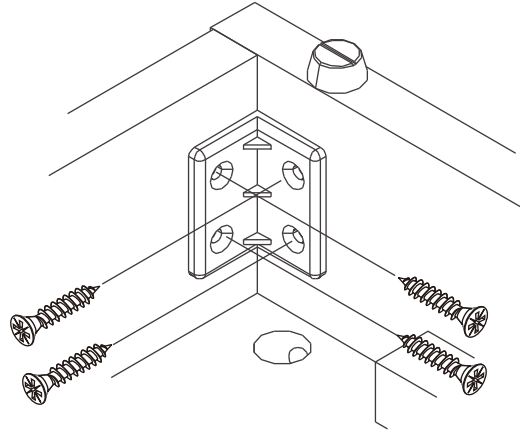

PALLAZO-P

Wardrobe 4 doors

CONNECT SYSTEM

M4x16mm.

M4x16mm.

DOOR PANEL

HARDWARE

-BODY SET

x 30

19mm.

x 30

#8x35

x 36

x 23

x 12

x 6

5x18 mm.

x 8

11mm.

x 4

x 4

M3.5x13mm.

x 8

M4x16mm.