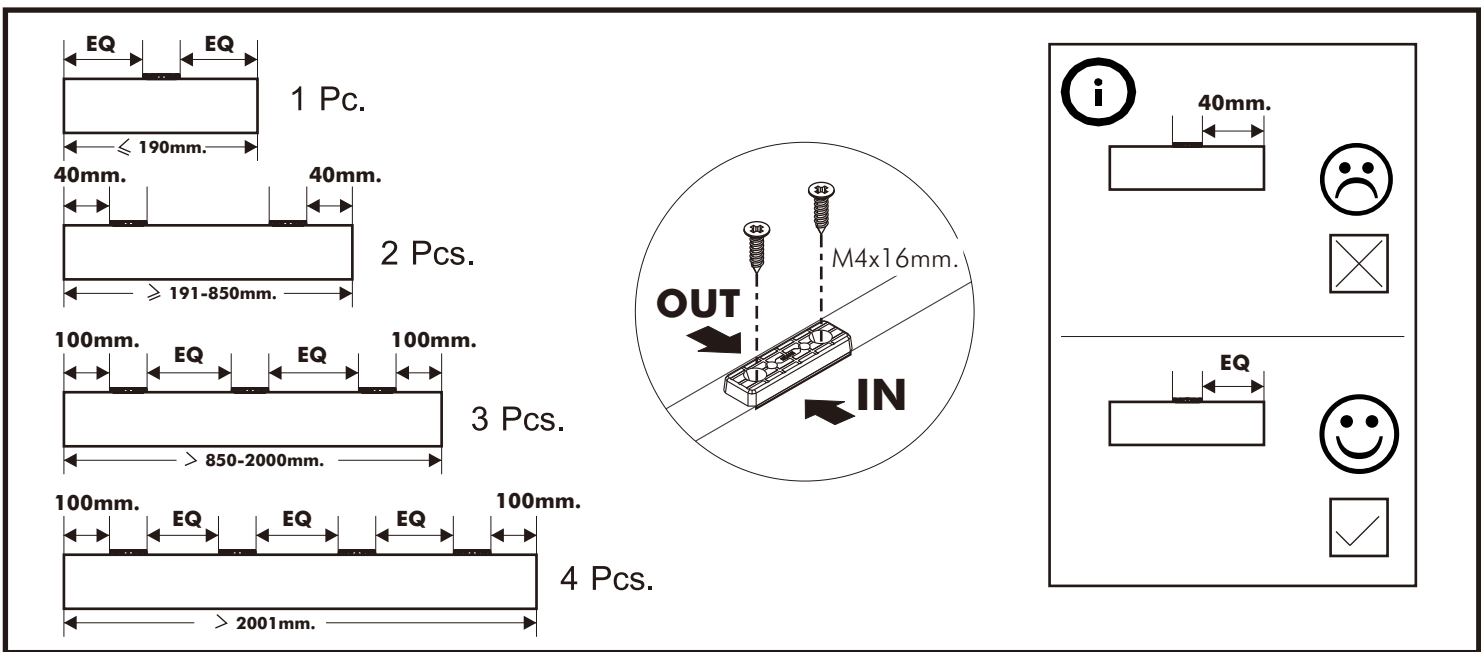

PALLAZO-P

Wardrobe 4 doors

CONNECT SYSTEM

M4x16mm.

M4x16mm.

DOOR PANEL

HARDWARE

-BODY SET

x 30

19mm.

x 30

#8x35

x 36

x 23

x 12

x 6

x 6

x 2

x 1

x 2

x 4

x 4

20mm.

x 2

x 2

x 1

x 1

4x1/2"

x 2

M3.5x20mm.

x 4

-DOOR SET