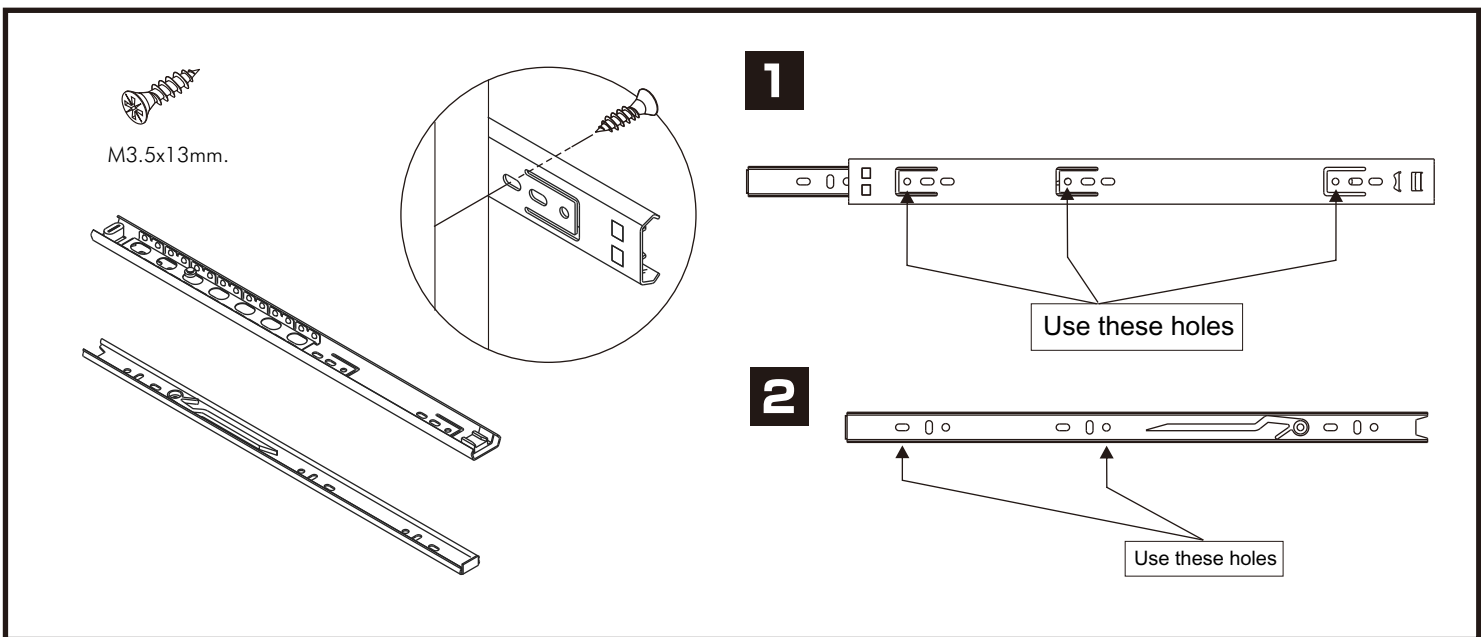

PALLAZO-P

Wardrobe 4 doors

CONNECT SYSTEM

M4x16mm.

M4x16mm.

DOOR PANEL

HARDWARE

-BODY SET

x 30

19mm.

x 30

#8x35

x 36

x 23

x 12

x 6