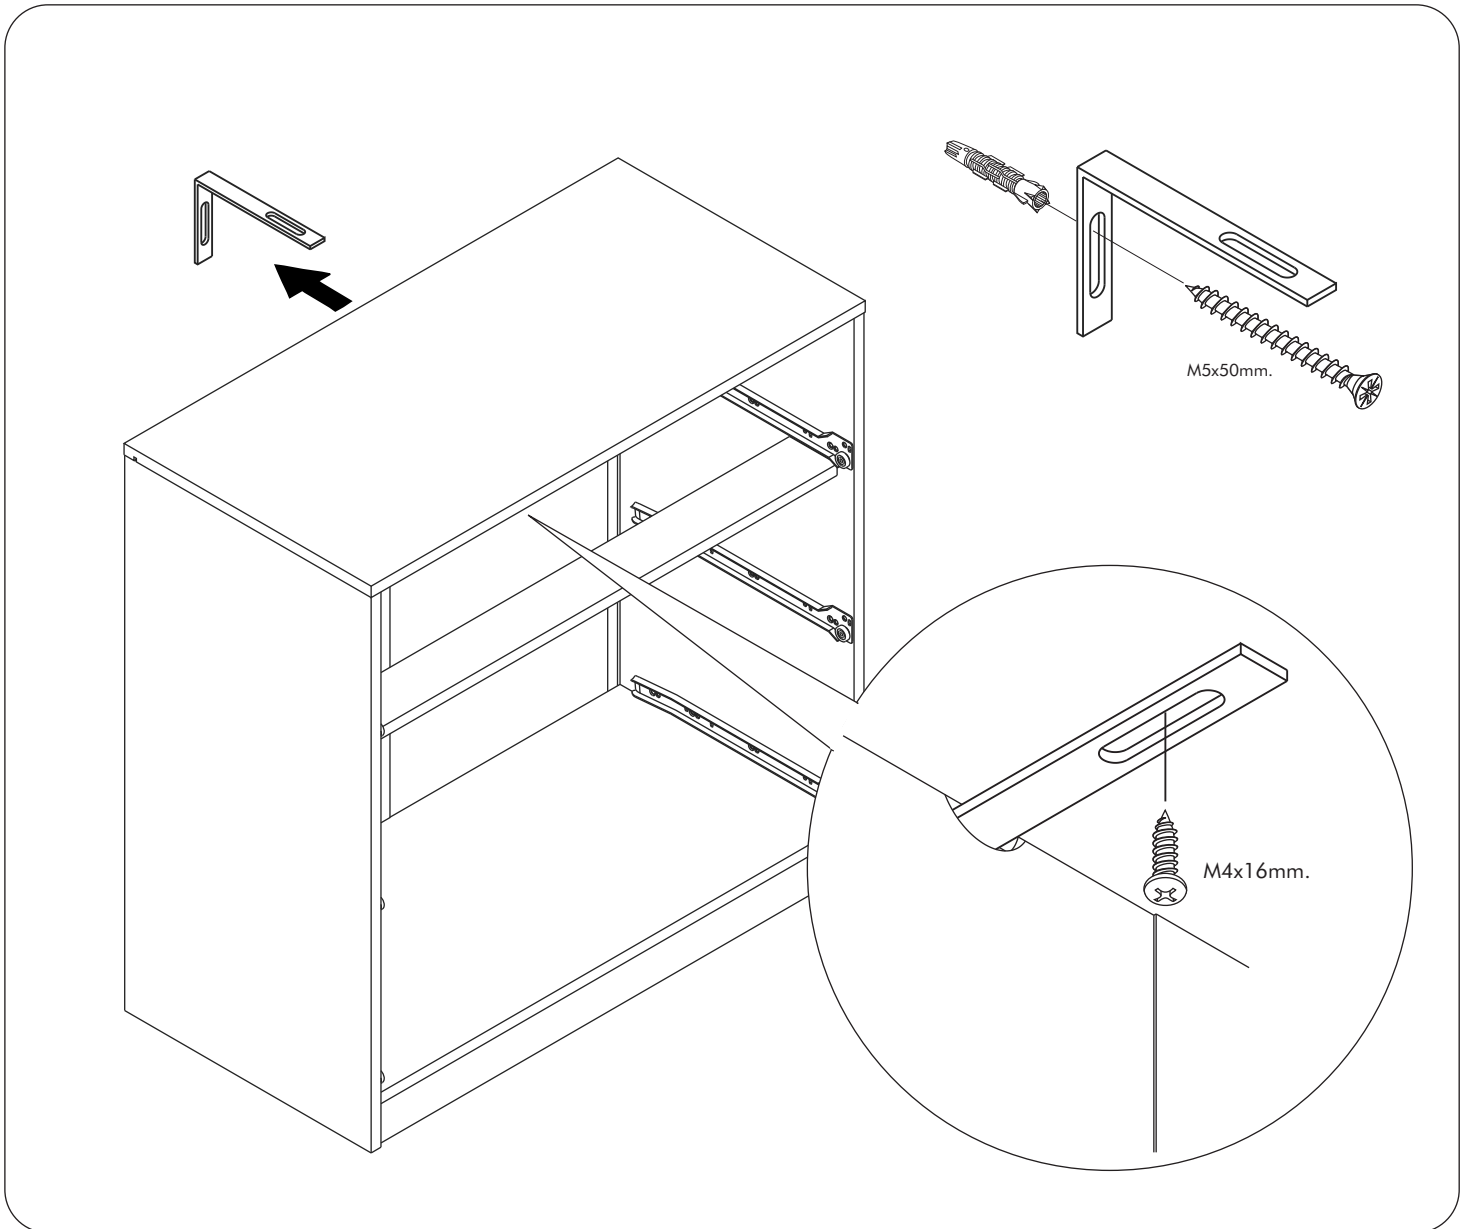

PALLAZO - P

Chest 4 Drawers 80 cm.

CONNECT SYSTEM

CONNECT SYSTEM

HARDWARE

-BODY SET

x 12

19mm.