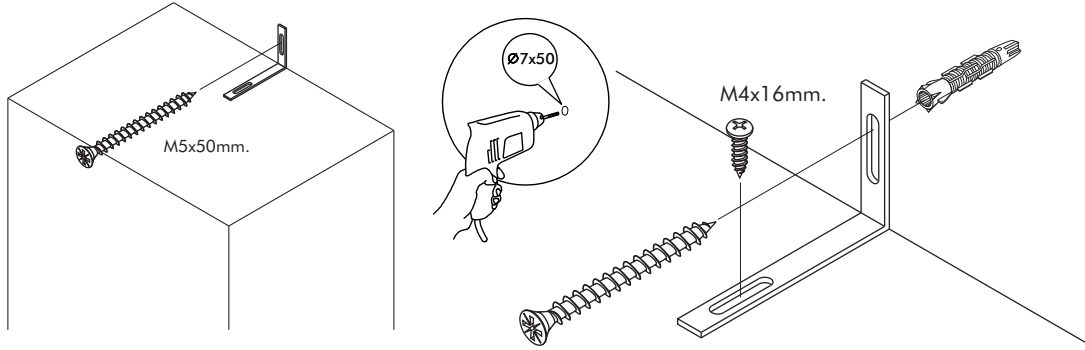

PALLAZO - P

Chest 4 Drawers 80 cm.

CONNECT SYSTEM

CONNECT SYSTEM

HARDWARE

-BODY SET

x 12

19mm.

x 12

#8x35

x 14

x 8

#M4x50

x 2

x 14

#M4x16