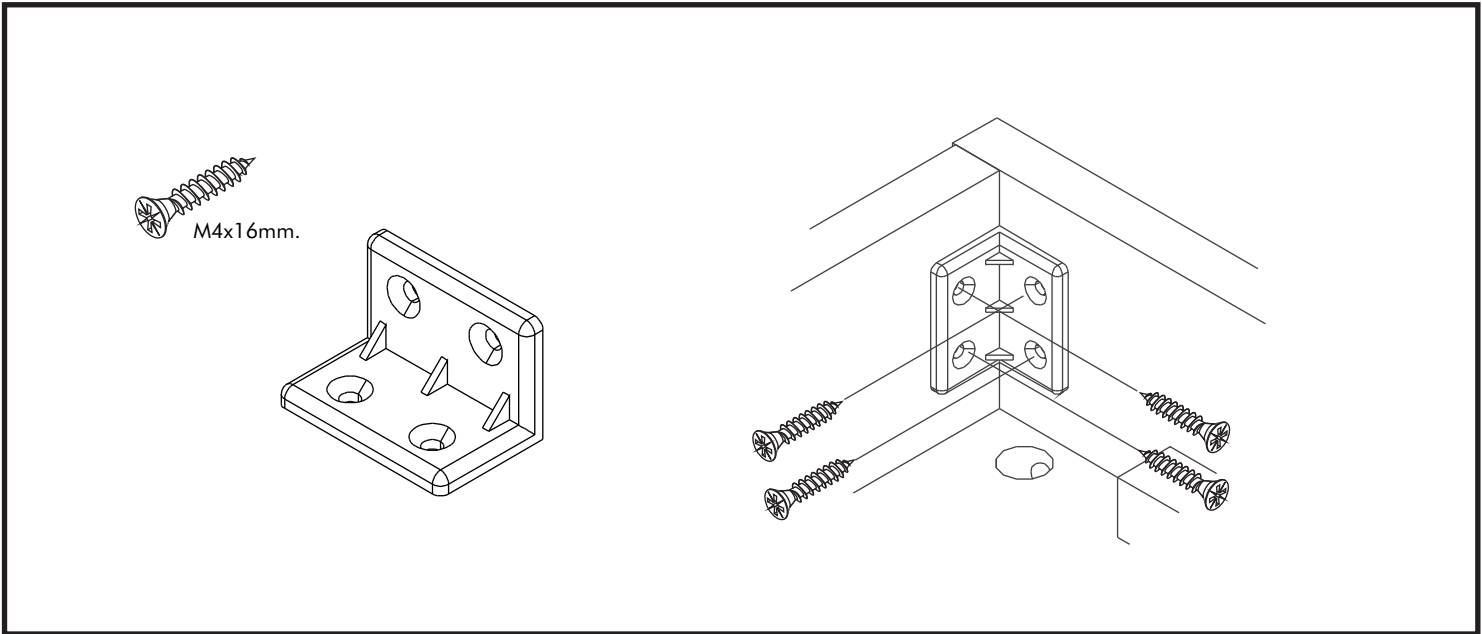

PALLAZO - P

Chest 4 Drawers 80 cm.

CONNECT SYSTEM

CONNECT SYSTEM

HARDWARE

-BODY SET

x 12

19mm.