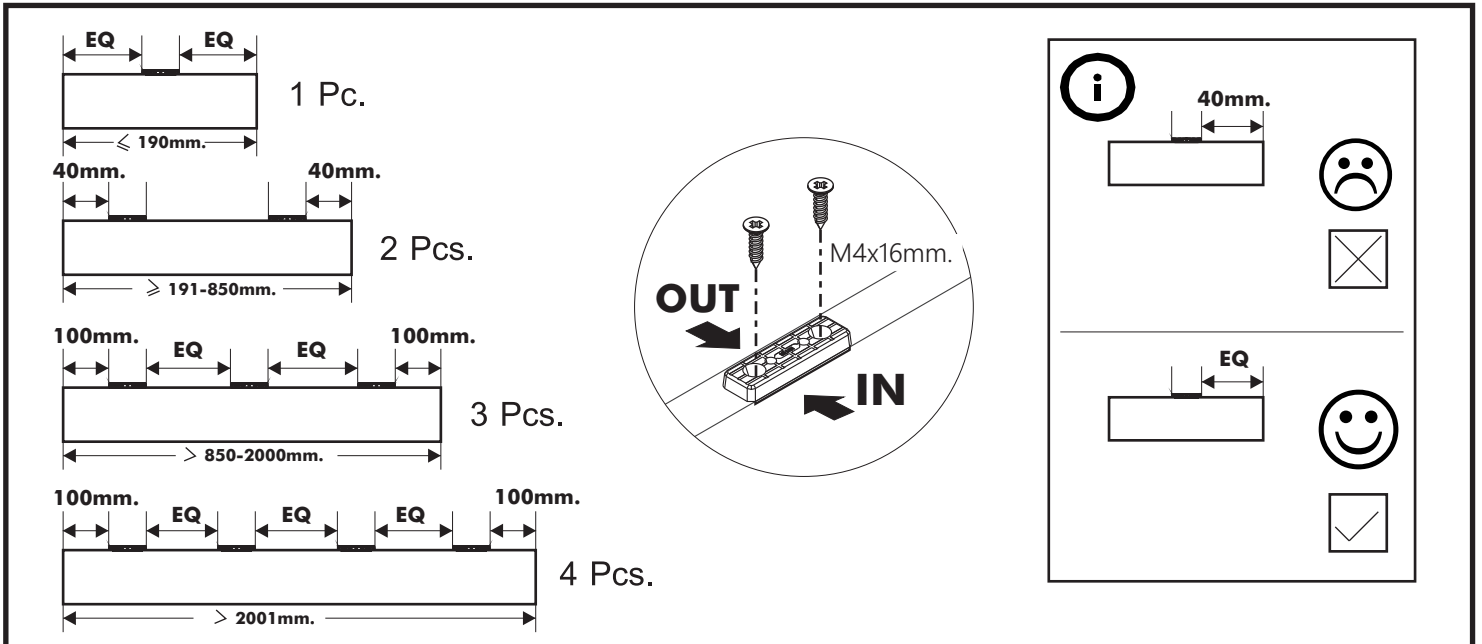

PALLAZO - P

Chest 4 Drawers 80 cm.

CONNECT SYSTEM

CONNECT SYSTEM

HARDWARE

-BODY SET

x 12

19mm.

x 12

#8x35

x 14

x 8

#M4x50

x 2

x 14

#M4x16

x 1

P+M4x16

x 10

-DRAWER SET

x 4

#M3.5x13

x 48

#M4x40

x 44

#M6x23

x 14

#M4

x 1

ASSEMBLY

-BODY SET

1.