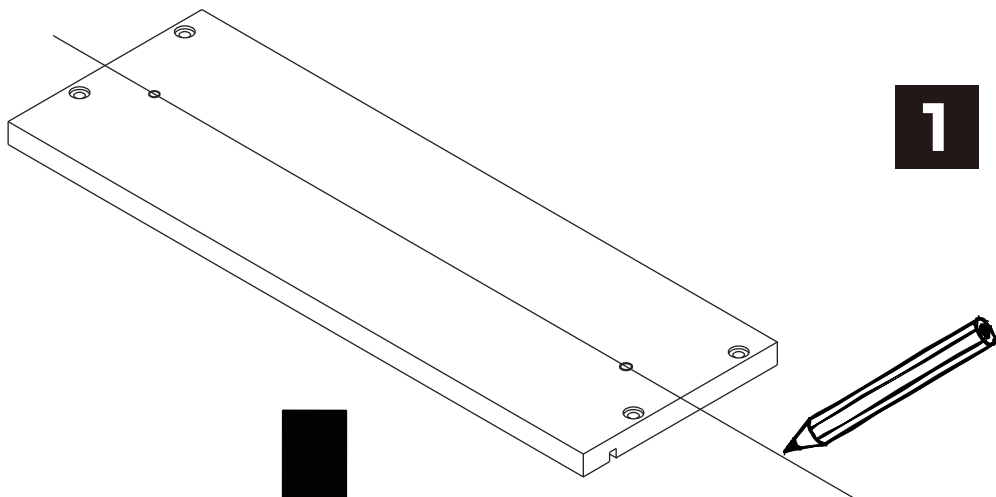

PALLAZO - P

Chest 4 Drawers 80 cm.

CONNECT SYSTEM

CONNECT SYSTEM

HARDWARE

-BODY SET

x 12

19mm.

x 12

#8x35

x 14

x 8

#M4x50

x 2

x 14

#M4x16