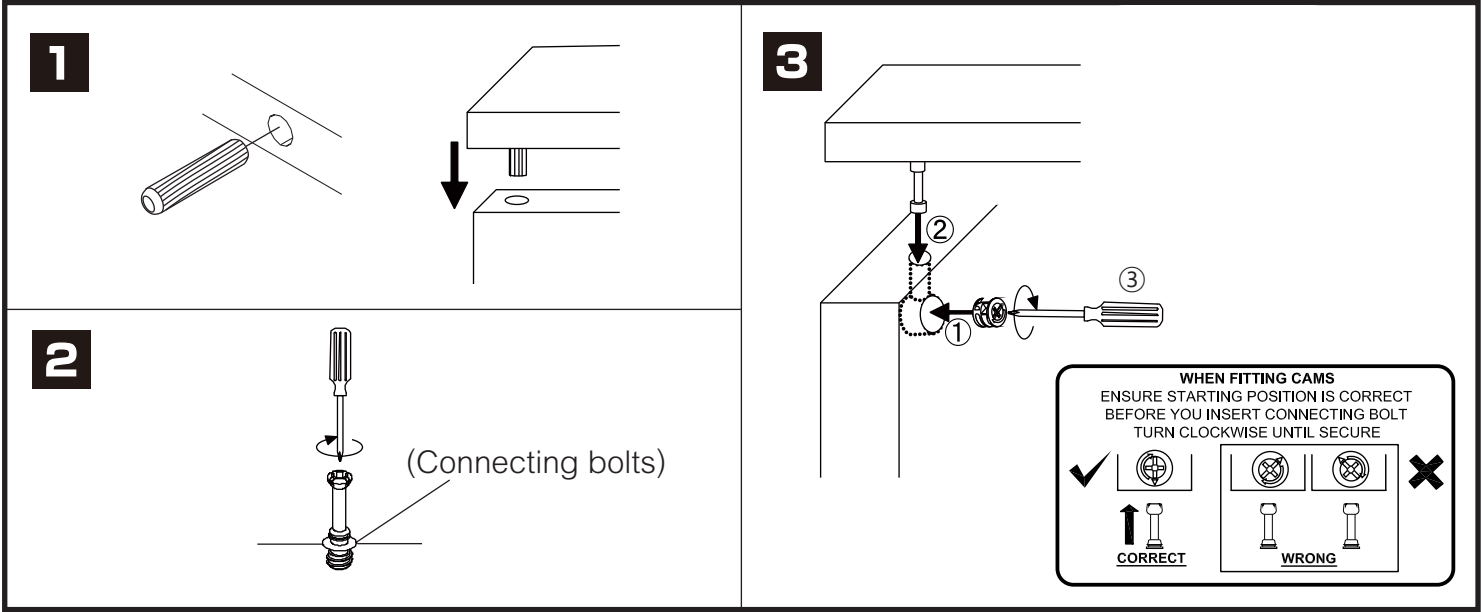

PALLAZO - P

Chest 4 Drawers 80 cm.

CONNECT SYSTEM

CONNECT SYSTEM

HARDWARE

-BODY SET

x 12

19mm.