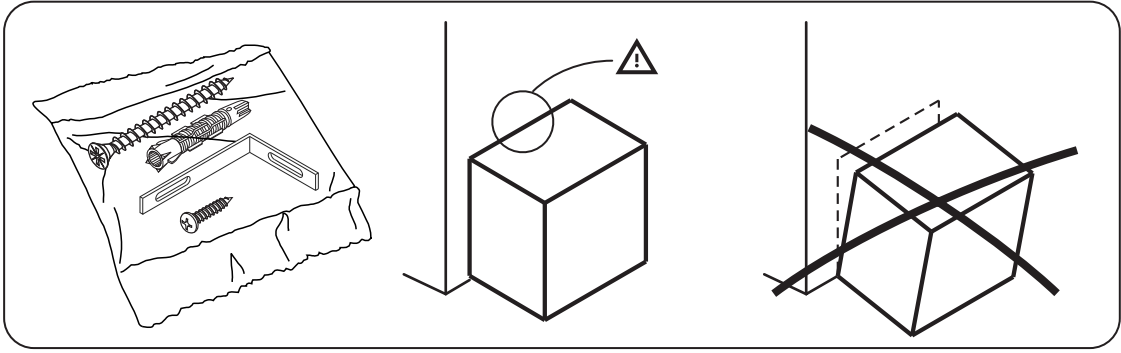

PALLAZO - P

Chest 4 Drawers 80 cm.

CONNECT SYSTEM

CONNECT SYSTEM

HARDWARE

-BODY SET

x 12

19mm.

x 12

#8x35

x 14

x 8

#M4x50

x 2

x 14

#M4x16