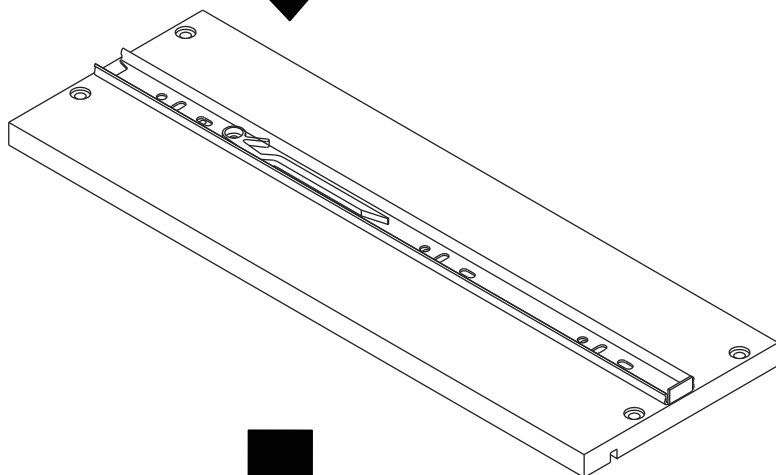

PALLAZO - P

Chest 4 Drawers 80 cm.

CONNECT SYSTEM

CONNECT SYSTEM

HARDWARE

-BODY SET

x 12

19mm.

x 12

#8x35

x 14

x 8

#M4x50

x 2

x 14

#M4x16