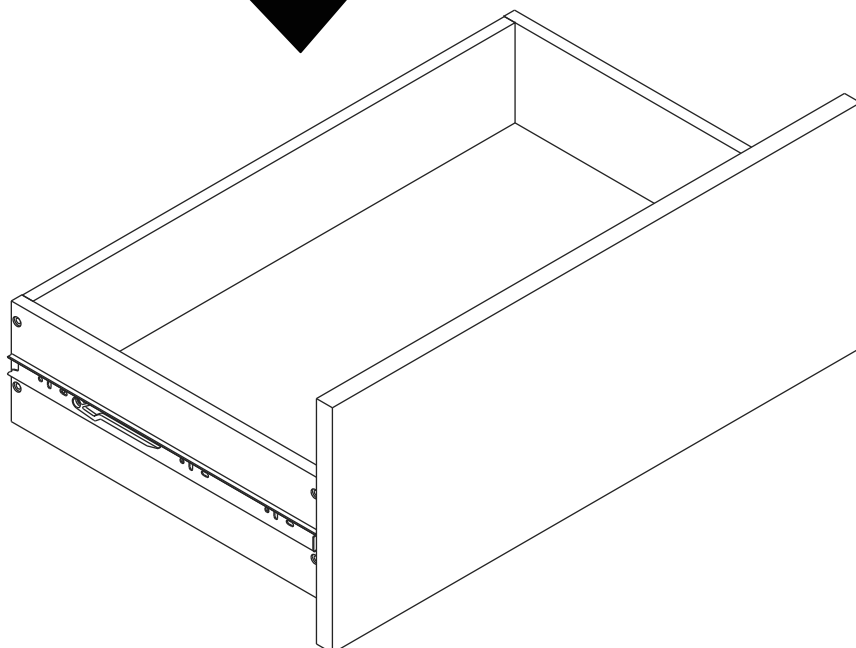

PALLAZO - P

Chest 4 Drawers 80 cm.

CONNECT SYSTEM

CONNECT SYSTEM

HARDWARE

-BODY SET

x 12

19mm.

x 12

#8x35

x 14

x 8

#M4x50

x 2

x 14

#M4x16