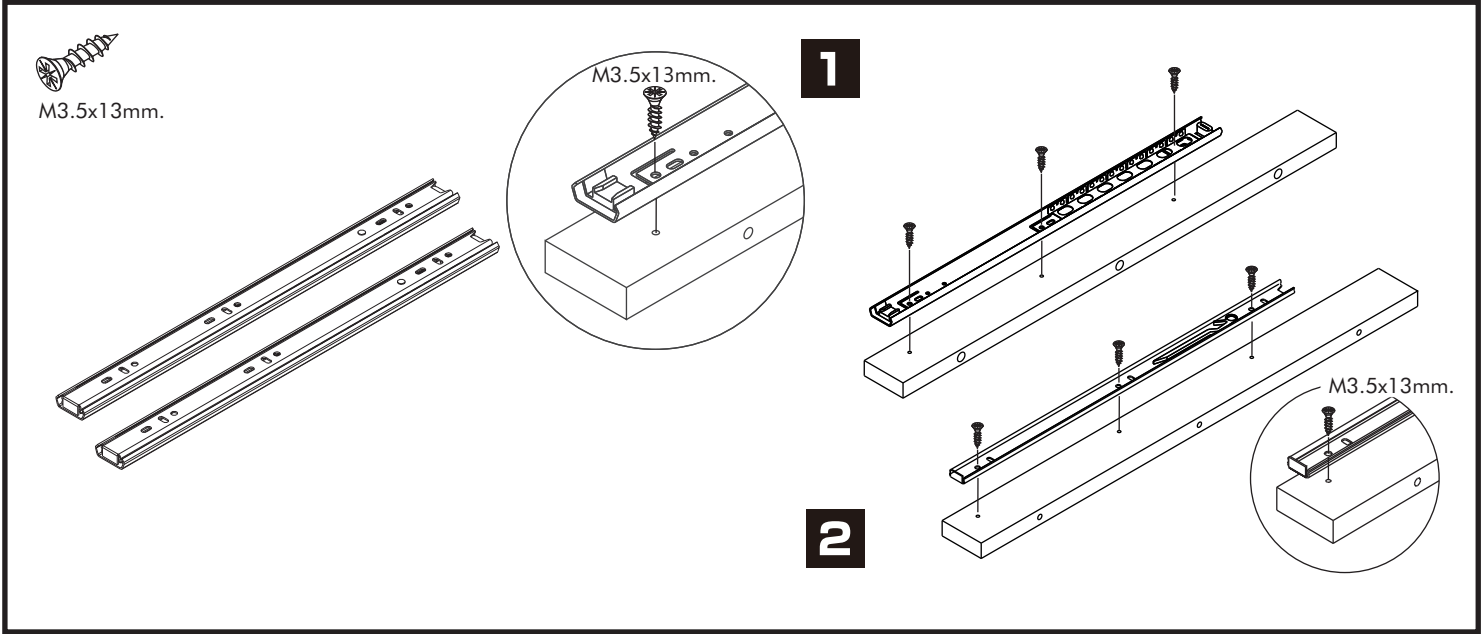

PALLAZO - P

Chest 4 Drawers 80 cm.

CONNECT SYSTEM

CONNECT SYSTEM

HARDWARE

-BODY SET

x 12

19mm.

x 12

#8x35

x 14

x 8

#M4x50

x 2

x 14

#M4x16

x 1

P+M4x16

x 10

-DRAWER SET

x 4

#M3.5x13

x 48

#M4x40

x 44

#M6x23

x 14

#M4

x 1

ASSEMBLY

-BODY SET

1.